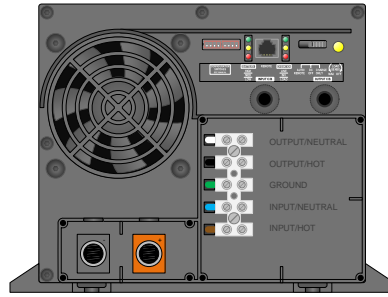

Power Inverters for Microsoft Visio

APS2448UL Front

APS2448UL Front

APS750 Front