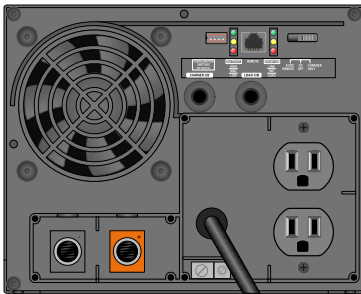

Power Inverters for Microsoft Visio

APS2448UL Front

APS2448UL Front

APS750 Front