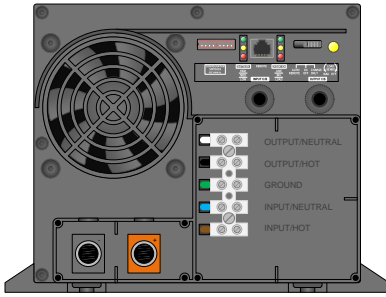

Power Inverters for Microsoft Visio

APS2448UL Front

APS2448UL Front

APS750 Front