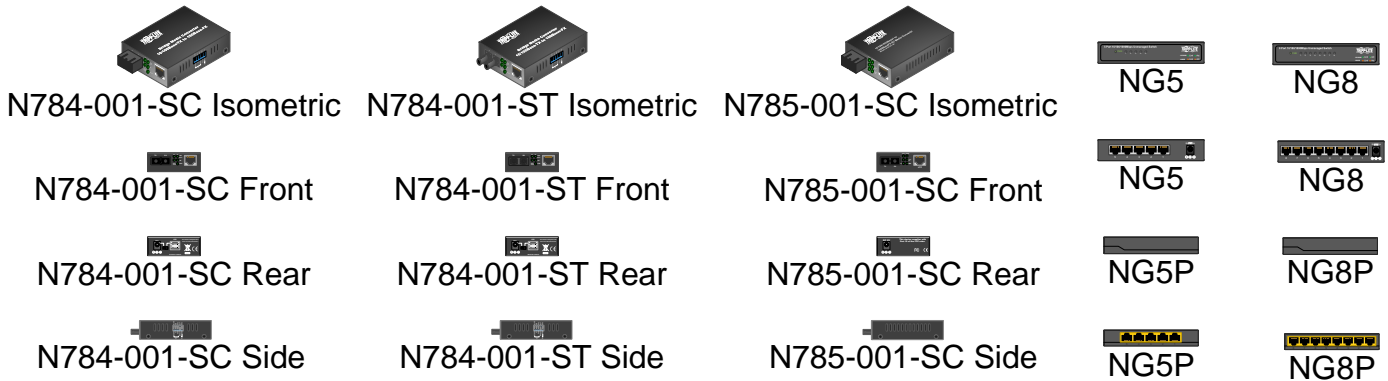

Tripp Lite Visio Stencil Contents VISIO STENCIL NAME: Network Switches and Media Converters			VISIO STENCIL CREATED BY: Visimation Inc. info@visimation.com		NOTES: REV: PAGE: 2 OF 2
	8/20/2024	Page-1			
	SCALE	1:10