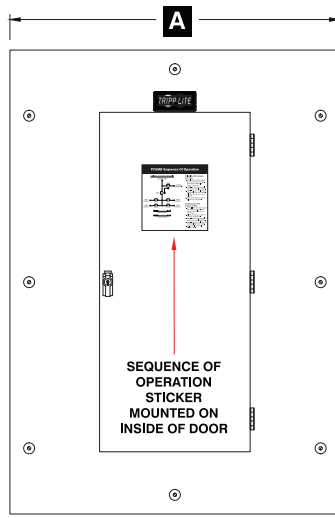

Tripp Lite Domestic Parallel Tie Cabinet with Bypass Panel

Model #	Compatible UPS System	Ship Dimensions (HWD)(in)	Shipping (lb)	Unit Dimensions (in)					Unit Weight (lb)	Design Voltage	Breaker Amps		Breaker KAIC	Kirk Key
				A	B	C	D	E			Bypass	Each UPS		
SUPC2MBP40K	SU40K	62 x 38.9 x 12.5	375	36.12	11.75	61.25	32	57.12	370	208	300	150	65	Yes
SUPC2MBP60K	SU60K	70.25 x 38.9 x 12.5	490	38.12	11.75	69.5	34	65.37	485	208	450	225	65	Yes
SUPC2MBP60KTV	SU60KTV	43.13 x 30.88 x 12.5	225	30.12	11.75	42.37	26	38.25	220	480	200	100	35	Yes
SUPC2MBP80K	SU80K	70.25 x 38.9 x 12.5	490	38.12	11.75	69.5	34	65.37	485	208	600	300	65	Yes
SUPC2MBP80KTV	SU80KTV	43.13 x 30.88 x 12.5	225	30.12	11.75	42.37	26	38.25	220	480	225	125	35	Yes

LEFT SIDE VIEW

FRONT VIEW

FRONT VIEW (DOOR REMOVED)

SEQUENCE OF OPERATION STICKER DETAIL

PANEL TYPE: CDP (UL 67 LISTED INTERIOR)

SERVICE: SEE TABLE ABOVE.

ALTERNATE VOLTAGES: 208V, 380/400/415V.

ALTERNATE VOLTAGE STICKERS: PROVIDE STICKERS WITH ALTERNATE VOLTAGES TO BE APPLIED IN FIELD AS REQUIRED. STICKERS INCLUDED IN BAG WITH KEYS.

ENCLOSURE: NEMA 1 (UL 50 LISTED ENCLOSURE)

BOX: 12 GAUGE PAINTED STEEL, NO KNOCKOUTS.

TRIM: 12 GAUGE PAINTED STEEL, HELD TO BOX WITH ADJUSTABLE TRIM CLAMPS—SURFACE MOUNTING.

DOOR: EQUIPPED WITH SIERRA GE1RH1 SNAPLOCK.

FINISH: GRAY POLYESTER POWDERCOAT APPLIED TO SURFACES TREATED WITH AN IRON PHOSPHATE AND CHROME FREE SEALER.

BUS: ELECTROLYTIC COPPER OF 98% CONDUCTIVITY, BASED ON 1000 AMPS PER SQUARE INCH DENSITY.

WIRE BENDING GUTTER: MEETS OR EXCEEDS NEC TABLES 312-6(a), 312-6(b).