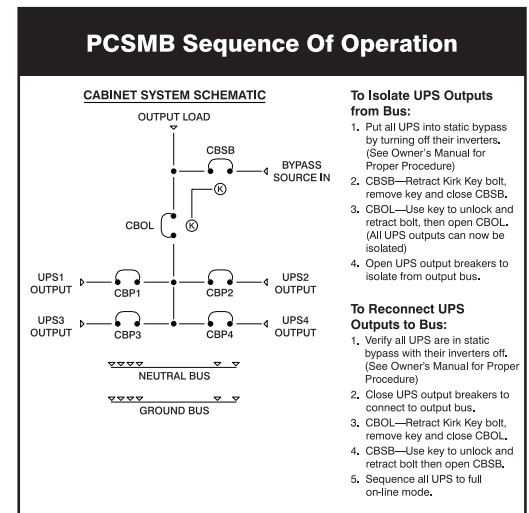

LEFT SIDE VIEW

FRONT VIEW

FRONT VIEW (DOOR REMOVED)

SEQUENCE OF OPERATION STICKER DETAIL

PANEL TYPE: CDP (UL 67 LISTED INTERIOR)

SERVICE: SEE TABLE ABOVE.

ALTERNATE VOLTAGES: 208V, 380/400/415V.

ALTERNATE VOLTAGE STICKERS: PROVIDE STICKERS WITH ALTERNATE VOLTAGES TO BE APPLIED IN FIELD AS REQUIRED. STICKERS INCLUDED IN BAG WITH KEYS.

ENCLOSURE: NEMA 1 (UL 50 LISTED ENCLOSURE)

BOX: 12 GAUGE PAINTED STEEL, NO KNOCKOUTS.

TRIM: 12 GAUGE PAINTED STEEL, HELD TO BOX WITH ADJUSTABLE TRIM CLAMPS—SURFACE MOUNTING.

DOOR: EQUIPPED WITH SIERRA GE1RH1 SNAPLOCK.

FINISH: GRAY POLYESTER POWDERCOAT APPLIED TO SURFACES TREATED WITH AN IRON PHOSPHATE AND CHROME FREE SEALER.

BUS: ELECTROLYTIC COPPER OF 98% CONDUCTIVITY, BASED ON 1000 AMPS PER SQUARE INCH DENSITY.

WIRE BENDING GUTTER: MEETS OR EXCEEDS NEC TABLES 312-6(a), 312-6(b).

BREAKERS: CUTLER-HAMMER THERMAL-MAGNETIC, 3 POLE, AS INDICATED: SEE TABLE ABOVE FOR BREAKER TYPE, AMPS.

BREAKER TERMINAL LUG: (2) 2/0-250MCM OR (1) 2/0-500MCM PER PHASE.

KEY INTERLOCK: KIRK TYPE F, CBSSB LOCKED IN THE OPEN POSITION, CBOL LOCKED IN THE CLOSED POSITION.