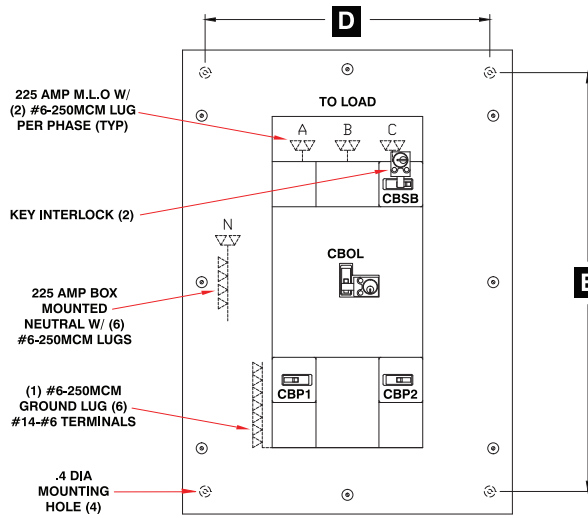

Tripp Lite Domestic Parallel Tie Cabinet with Bypass Panel

Model #	Compatible UPS System	Ship Dimensions (HWD)(in)	Shipping (lb)	Unit Dimensions (in)					Unit Weight (lb)	Design Voltage	Breaker Amps		Breaker KAIC	Kirk Key
				A	B	C	D	E			Bypass	Each UPS		
SUPC2MBP40K	SU40K	62 x 38.9 x 12.5	375	36.12	11.75	61.25	32	57.12	370	208	300	150	65	Yes
SUPC2MBP60K	SU60K	70.25 x 38.9 x 12.5	490	38.12	11.75	69.5	34	65.37	485	208	450	225	65	Yes
SUPC2MBP60KTV	SU60KTV	43.13 x 30.88 x 12.5	225	30.12	11.75	42.37	26	38.25	220	480	200	100	35	Yes
SUPC2MBP80K	SU80K	70.25 x 38.9 x 12.5	490	38.12	11.75	69.5	34	65.37	485	208	600	300	65	Yes
SUPC2MBP80KTV	SU80KTV	43.13 x 30.88 x 12.5	225	30.12	11.75	42.37	26	38.25	220	480	225	125	35	Yes

LEFT SIDE VIEW

FRONT VIEW

FRONT VIEW (DOOR REMOVED)

SEQUENCE OF OPERATION STICKER DETAIL

PANEL TYPE: CDP (UL 67 LISTED INTERIOR)

SERVICE: SEE TABLE ABOVE.

ALTERNATE VOLTAGES: 208V, 380/400/415V.

ALTERNATE VOLTAGE STICKERS: PROVIDE STICKERS WITH ALTERNATE VOLTAGES TO BE APPLIED IN FIELD AS REQUIRED. STICKERS INCLUDED IN BAG WITH KEYS.

ENCLOSURE: NEMA 1 (UL 50 LISTED ENCLOSURE)

BOX: 12 GAUGE PAINTED STEEL, NO KNOCKOUTS.

TRIM: 12 GAUGE PAINTED STEEL, HELD TO BOX WITH ADJUSTABLE TRIM CLAMPS—SURFACE MOUNTING.

DOOR: EQUIPPED WITH SIERRA GE1RH1 SNAPLOCK.

FINISH: GRAY POLYESTER POWDERCOAT APPLIED TO SURFACES TREATED WITH AN IRON PHOSPHATE AND CHROME FREE SEALER.

BUS: ELECTROLYTIC COPPER OF 98% CONDUCTIVITY, BASED ON 1000 AMPS PER SQUARE INCH DENSITY.

WIRE BENDING GUTTER: MEETS OR EXCEEDS NEC TABLES 312-6(a), 312-6(b).