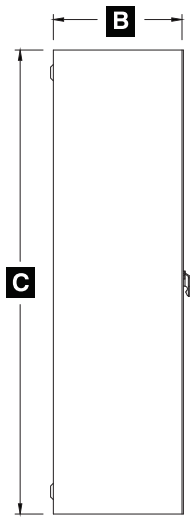

Tripp Lite Domestic Parallel Tie Cabinet with Bypass Panel

Model #	Compatible UPS System	Ship Dimensions (HWD)(in)	Shipping (lb)	Unit Dimensions (in)					Unit Weight (lb)	Design Voltage	Breaker Amps		Breaker KAIC	Kirk Key
				A	B	C	D	E			Bypass	Each UPS		
SUPC2MBP40K	SU40K	62 x 38.9 x 12.5	375	36.12	11.75	61.25	32	57.12	370	208	300	150	65	Yes
SUPC2MBP60K	SU60K	70.25 x 38.9 x 12.5	490	38.12	11.75	69.5	34	65.37	485	208	450	225	65	Yes
SUPC2MBP60KTV	SU60KTV	43.13 x 30.88 x 12.5	225	30.12	11.75	42.37	26	38.25	220	480	200	100	35	Yes
SUPC2MBP80K	SU80K	70.25 x 38.9 x 12.5	490	38.12	11.75	69.5	34	65.37	485	208	600	300	65	Yes
SUPC2MBP80KTV	SU80KTV	43.13 x 30.88 x 12.5	225	30.12	11.75	42.37	26	38.25	220	480	225	125	35	Yes

LEFT SIDE VIEW

FRONT VIEW

FRONT VIEW (DOOR REMOVED)

SEQUENCE OF OPERATION STICKER DETAIL

PANEL TYPE: CDP (UL 67 LISTED INTERIOR)

SERVICE: SEE TABLE ABOVE.

ALTERNATE VOLTAGES: 208V, 380/400/415V.

ALTERNATE VOLTAGE STICKERS: PROVIDE STICKERS WITH ALTERNATE VOLTAGES TO BE APPLIED IN FIELD AS REQUIRED. STICKERS INCLUDED IN BAG WITH KEYS.

ENCLOSURE: NEMA 1 (UL 50 LISTED ENCLOSURE)

BOX: 12 GAUGE PAINTED STEEL, NO KNOCKOUTS.

TRIM: 12 GAUGE PAINTED STEEL, HELD TO BOX WITH ADJUSTABLE TRIM CLAMPS—SURFACE MOUNTING.

DOOR: EQUIPPED WITH SIERRA GE1RH1 SNAPLOCK.

BREAKERS: CUTLER-HAMMER THERMAL-MAGNETIC, 3 POLE, AS INDICATED: SEE TABLE ABOVE FOR BREAKER TYPE, AMPS.

BREAKER TERMINAL LUG: (2) 2/0-250MCM OR (1) 2/0-500MCM PER PHASE.

KEY INTERLOCK: KIRK TYPE F, CBSSB LOCKED IN THE OPEN POSITION, CBOL LOCKED IN THE CLOSED POSITION.