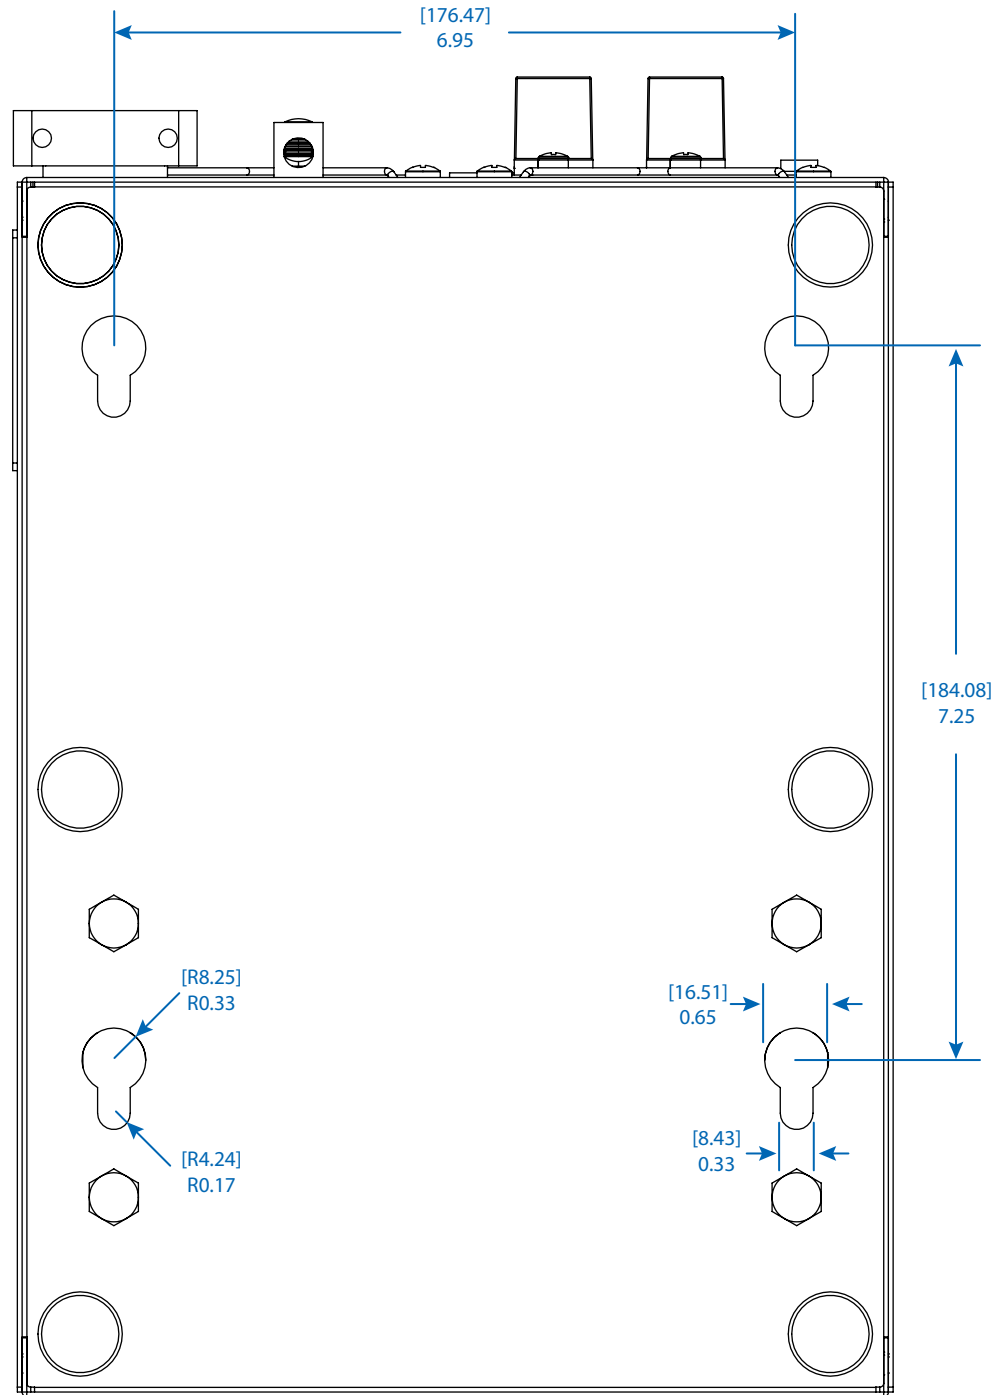

APSX3024SW

Mounting Slot Dimensions

Dimensions: [mm] INCHES

Tripp Lite has a policy of continuous improvement. Specifications are subject to change without notice.

1111 W. 35th Street
Chicago, IL 60609 USA
773.869.1234
www.tripplite.com