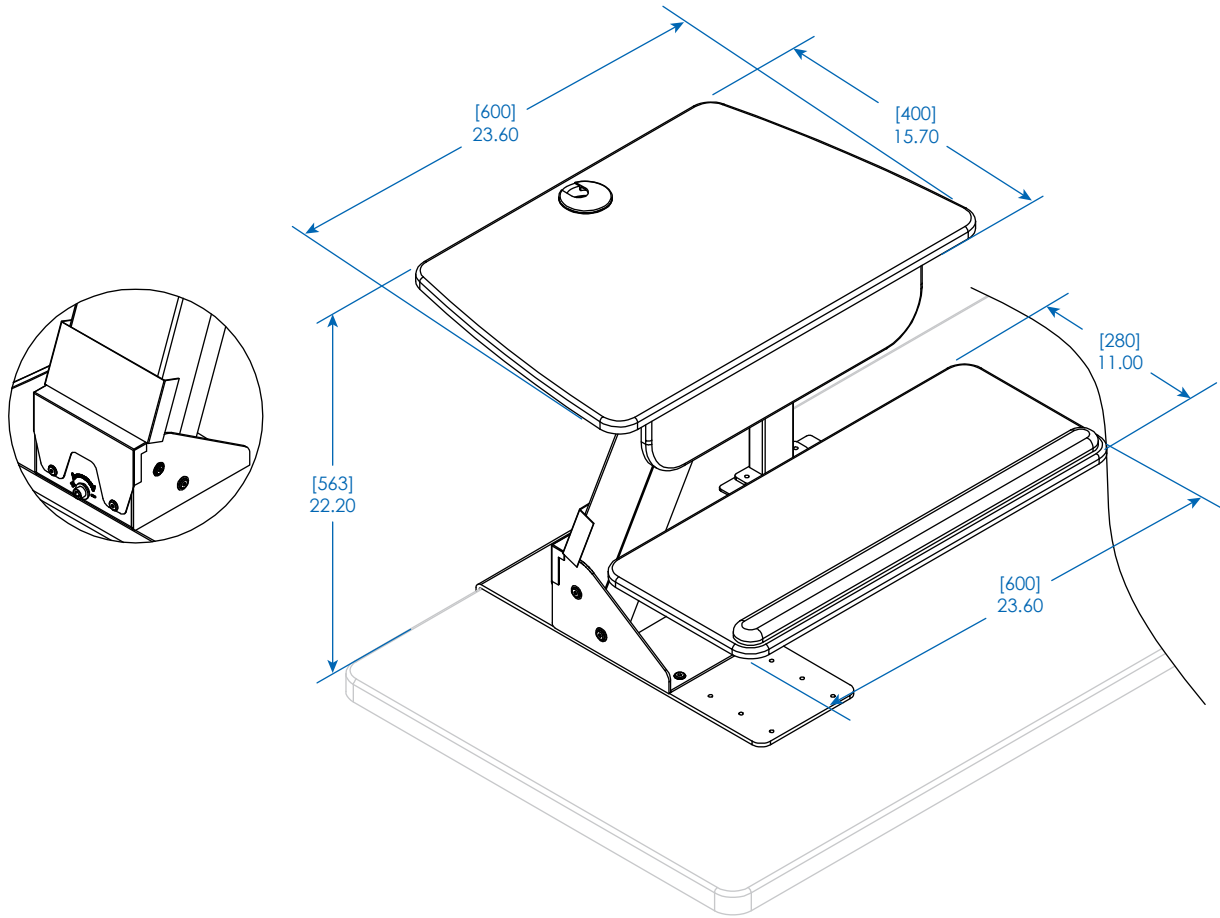

# WWSSDC

1111 W. 35th Street  
Chicago, IL 60609 USA  
773.869.1234  
www.tripplite.com

Dimensions: [mm] INCHES

Tripp Lite has a policy of continuous improvement. Specifications are subject to change without notice.