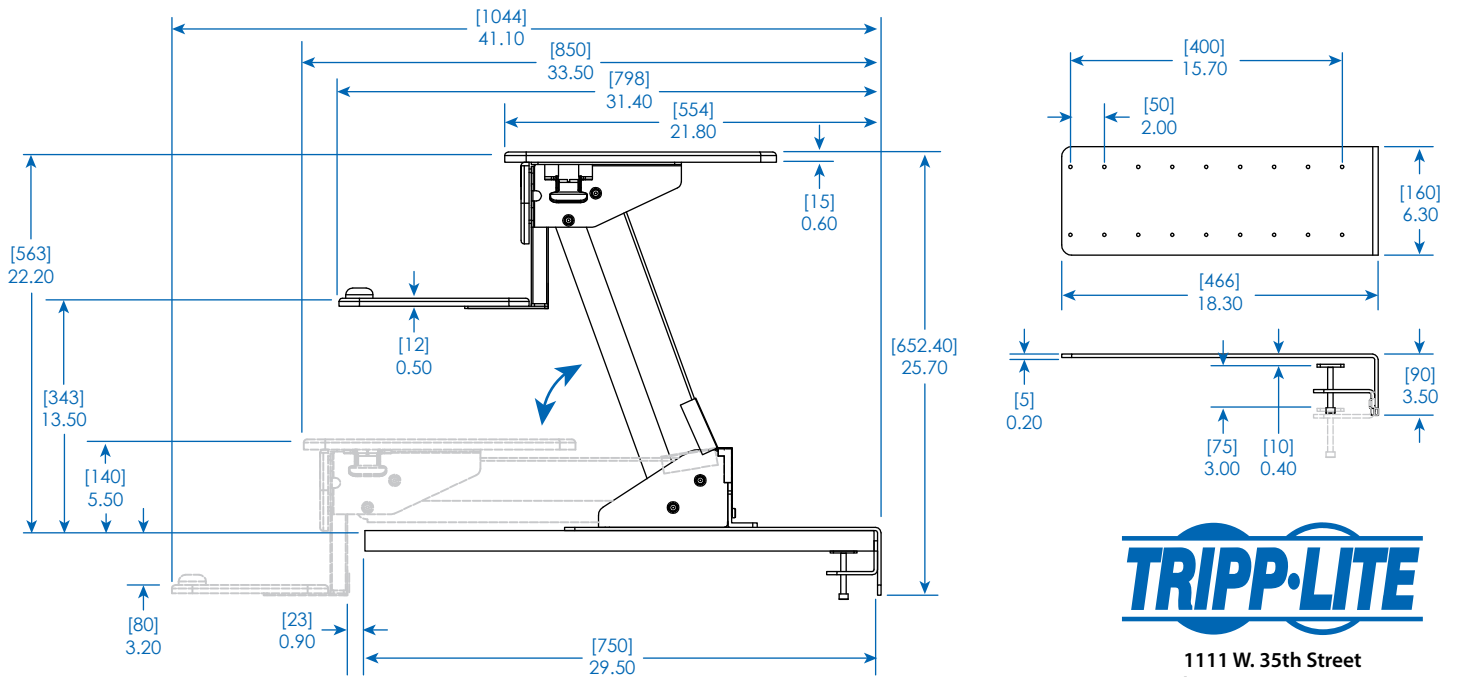

MODEL:

# WWSSDC

1111 W. 35th Street  
Chicago, IL 60609 USA  
773.869.1234  
www.tripplite.com

Dimensions: [mm] INCHES

Tripp Lite has a policy of continuous improvement. Specifications are subject to change without notice.