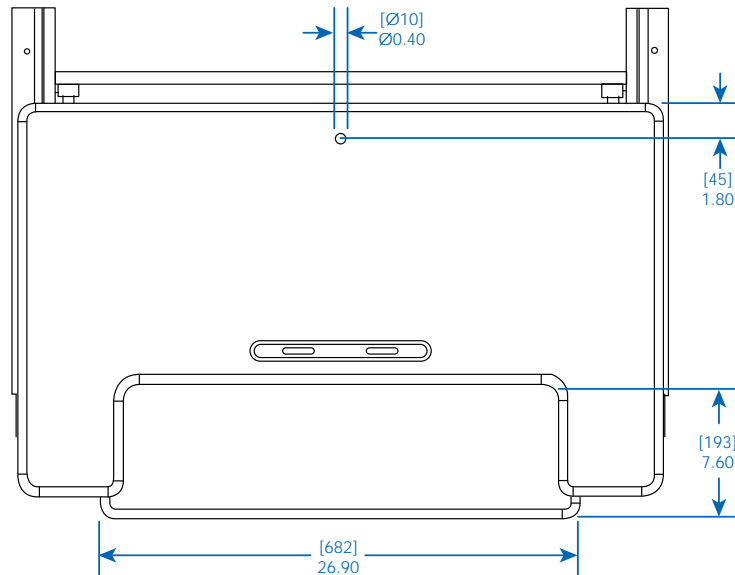

# WWSSD3622

Dimensions: [mm] INCHES

Tripp Lite has a policy of continuous improvement. Specifications are subject to change without notice.

1111 W. 35th Street  
Chicago, IL 60609 USA  
773.869.1234  
www.triplite.com