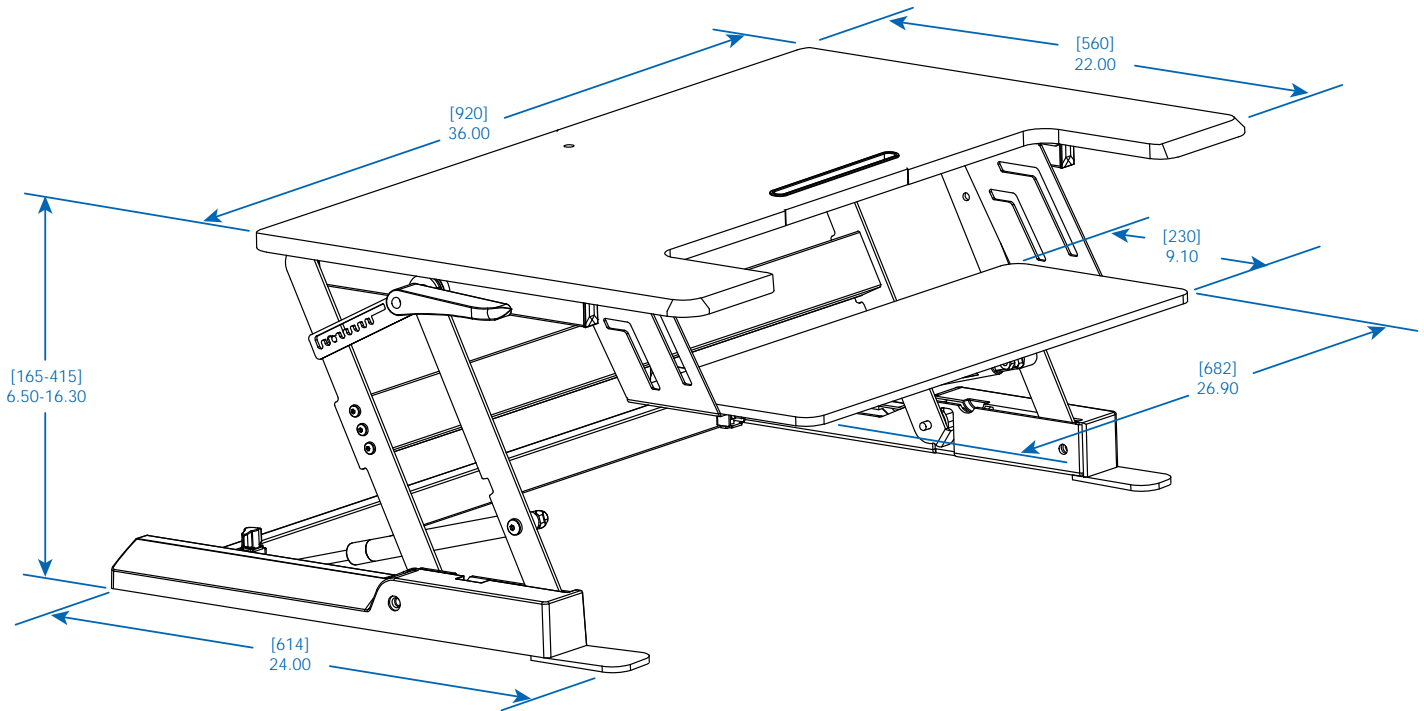

MODEL:

# WWSSD3622

Dimensions: [mm] INCHES

Tripp Lite has a policy of continuous improvement. Specifications are subject to change without notice.

1111 W. 35th Street  
Chicago, IL 60609 USA  
773.869.1234  
www.triplite.com