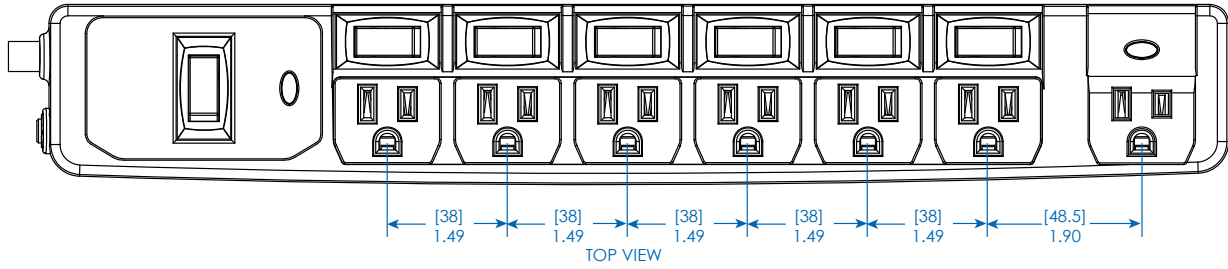

- Conforms to current UL 1449 3rd Edition safety standards
- Keyhole slots on bottom panel provide convenient wall or desk mounting options

SEE NEXT PAGE FOR DETAILED UNIT MEASUREMENTS

Specifications

Model	TLP76MSGB
Unit Dimensions (H x W x D)	1.4 x 3.4 x 15 in. / 35.6 x 86.4 x 381 mm
Shipping Dimensions (H x W x D)	2 x 4.2 x 17.1 in. / 50.8 x 106.6 x 434 mm
Unit Weight	1.54 lb. / 0.7 kg
Shipping Weight	1.80 lb. / 0.8 kg
Standards	Certified to UL 1449 & UL 1363; Meets NOM & RoHS Standards

1111 W. 35th Street
Chicago, IL 60609 USA
773.869.1234
www.tripplite.com

Dimensions: [mm] INCHES

Tripp Lite has a policy of continuous improvement. Specifications are subject to change without notice.