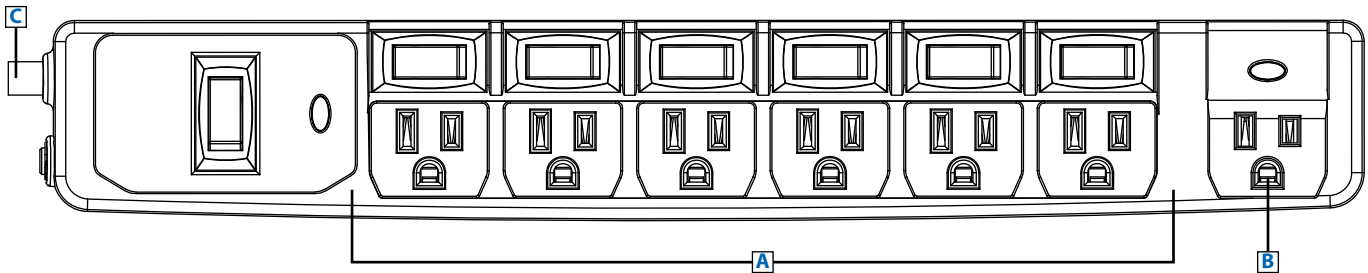

MODEL:

TLP76MSGB

ECO-Surge 7-Outlet Surge Protector, 6 Individually Controlled Outlets, Black Housing

1080
JOULES

1080 Joule Rating

7 Outlets

Conforms to current
UL 1449 3rd Edition
safety standards.

\$25,000 Ultimate Lifetime
Insurance

Lifetime Limited
Warranty

- A** Six Energy-Saving Outlets
- B** One "Always On" Outlet
- C** 6-ft. Input Power Cord
- D** NEMA 5-15P Input Plug

Package Includes:

- TLP76MSGB ECO-Surge 7-Outlet Surge Protector
- Owner's manual

- Conforms to current UL 1449 3rd Edition safety standards
- Keyhole slots on bottom panel provide convenient wall or desk mounting options

SEE NEXT PAGE FOR DETAILED UNIT MEASUREMENTS

Specifications

Model	TLP76MSGB
Unit Dimensions (H x W x D)	1.4 x 3.4 x 15 in. / 35.6 x 86.4 x 381 mm
Shipping Dimensions (H x W x D)	2 x 4.2 x 17.1 in. / 50.8 x 106.6 x 434 mm
Unit Weight	1.54 lb. / 0.7 kg
Shipping Weight	1.80 lb. / 0.8 kg
Standards	Certified to UL 1449 & UL 1363; Meets NOM & RoHS Standards

1111 W. 35th Street
Chicago, IL 60609 USA
773.869.1234
www.tripplite.com

Dimensions: [mm] INCHES

Tripp Lite has a policy of continuous improvement. Specifications are subject to change without notice.