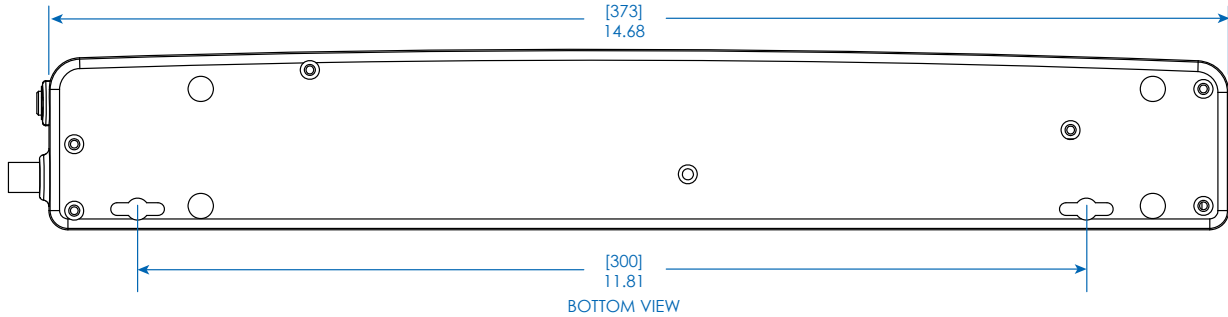

- Conforms to current UL 1449 3rd Edition safety standards
- Keyhole slots on bottom panel provide convenient wall or desk mounting options

SEE NEXT PAGE FOR DETAILED UNIT MEASUREMENTS

Specifications

Model	TLP76MSGB
Unit Dimensions (H x W x D)	1.4 x 3.4 x 15 in. / 35.6 x 86.4 x 381 mm
Shipping Dimensions (H x W x D)	2 x 4.2 x 17.1 in. / 50.8 x 106.6 x 434 mm
Unit Weight	1.54 lb. / 0.7 kg
Shipping Weight	1.80 lb. / 0.8 kg
Standards	Certified to UL 1449 & UL 1363; Meets NOM & RoHS Standards

1111 W. 35th Street
Chicago, IL 60609 USA
773.869.1234
www.tripplite.com

Dimensions: [mm] INCHES

Tripp Lite has a policy of continuous improvement. Specifications are subject to change without notice.