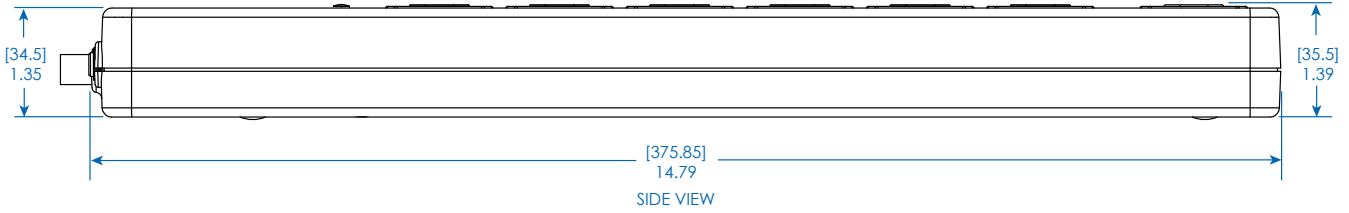

- Conforms to current UL 1449 3rd Edition safety standards
- Keyhole slots on bottom panel provide convenient wall or desk mounting options

SEE NEXT PAGE FOR DETAILED UNIT MEASUREMENTS

Specifications

Model	TLP76MSGB
Unit Dimensions (H x W x D)	1.4 x 3.4 x 15 in. / 35.6 x 86.4 x 381 mm
Shipping Dimensions (H x W x D)	2 x 4.2 x 17.1 in. / 50.8 x 106.6 x 434 mm
Unit Weight	1.54 lb. / 0.7 kg
Shipping Weight	1.80 lb. / 0.8 kg
Standards	Certified to UL 1449 & UL 1363; Meets NOM & RoHS Standards

1111 W. 35th Street
Chicago, IL 60609 USA
773.869.1234
www.tripplite.com

Dimensions: [mm] INCHES

Tripp Lite has a policy of continuous improvement. Specifications are subject to change without notice.