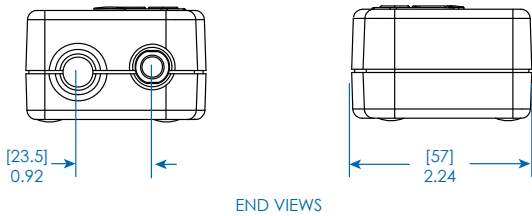

- Conforms to current UL 1449 3rd Edition safety standards
- Keyhole slots on bottom panel provide convenient wall or desk mounting options

SEE NEXT PAGE FOR DETAILED UNIT MEASUREMENTS

Specifications

Model	TLP76MSGB
Unit Dimensions (H x W x D)	1.4 x 3.4 x 15 in. / 35.6 x 86.4 x 381 mm
Shipping Dimensions (H x W x D)	2 x 4.2 x 17.1 in. / 50.8 x 106.6 x 434 mm
Unit Weight	1.54 lb. / 0.7 kg
Shipping Weight	1.80 lb. / 0.8 kg
Standards	Certified to UL 1449 & UL 1363; Meets NOM & RoHS Standards

1111 W. 35th Street
Chicago, IL 60609 USA
773.869.1234
www.tripplite.com

Dimensions: [mm] INCHES

Tripp Lite has a policy of continuous improvement. Specifications are subject to change without notice.