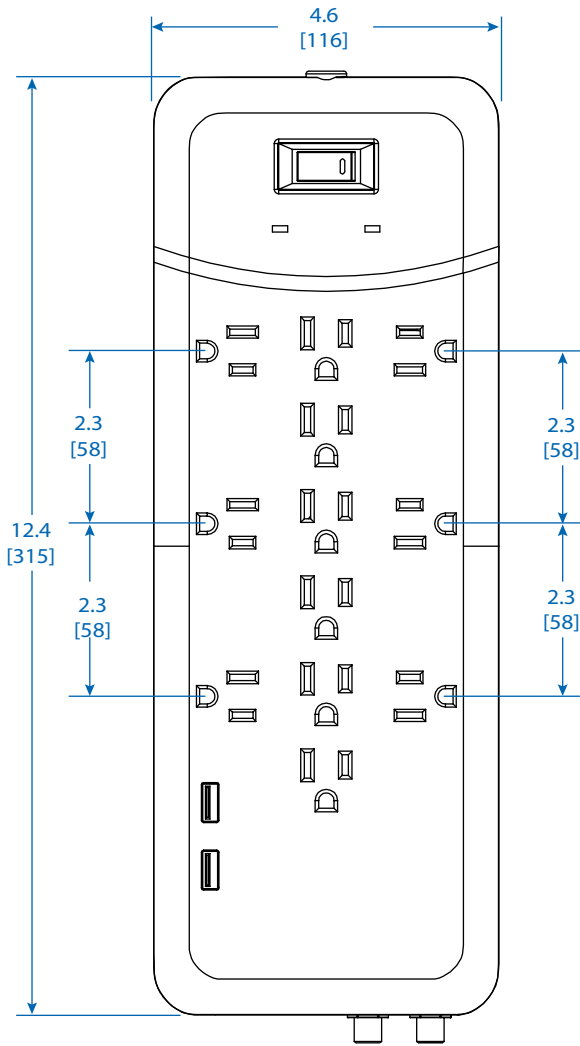

Specifications

Model	TLP128TTUSBB
Input Voltage	120V AC, 50/60 Hz
Outlets	(12) 5-15R
Plug Type/Cord Length	5-15P Right-Angle / 8 ft. (2.4 m)
Max Output	1800W
Output Amperage	15A
USB Charging Ports	2x USB-A (2.1A Total)
LED Indicators	Ground OK (Red); Protected (Green)
Switch Type	On/Off Rocker
Surge Protection Rating	4320 Joules
Protection Modes	Includes full normal mode (H-N) and common mode (N-G / H-G)
Unit Dimensions [H x W x D]	4.86 x 9.55 x 1.51 in. (123 x 243 x 38 mm)
Shipping Dimensions [H x W x D]	15.94 x 8.07 x 1.77 in. (405 x 205 x 45 mm)
Unit Weight	1.9 lb. (0.86 kg)
Shipping Weight	2.17 lb. (0.98 kg)
Standards	Tested to UL1449 3rd Ed., UL1363; UL497A, FCC Part 68; Industry Canada; Meets NOM (Mexico) and RoHS standards

SEE NEXT PAGE FOR DETAILED UNIT MEASUREMENTS

1111 W. 35th Street
Chicago, IL 60609 USA
773.869.1234
www.tripplite.com

END VIEW

SIDE VIEW

TOP VIEW

BOTTOM VIEW

END VIEW

MODEL:
TLP128TTUSBB

1111 W. 35th Street
Chicago, IL 60609 USA
773.869.1234
www.tripplite.com

Dimensions: INCHES [mm]

Tripp Lite has a policy of continuous improvement. Specifications are subject to change without notice.