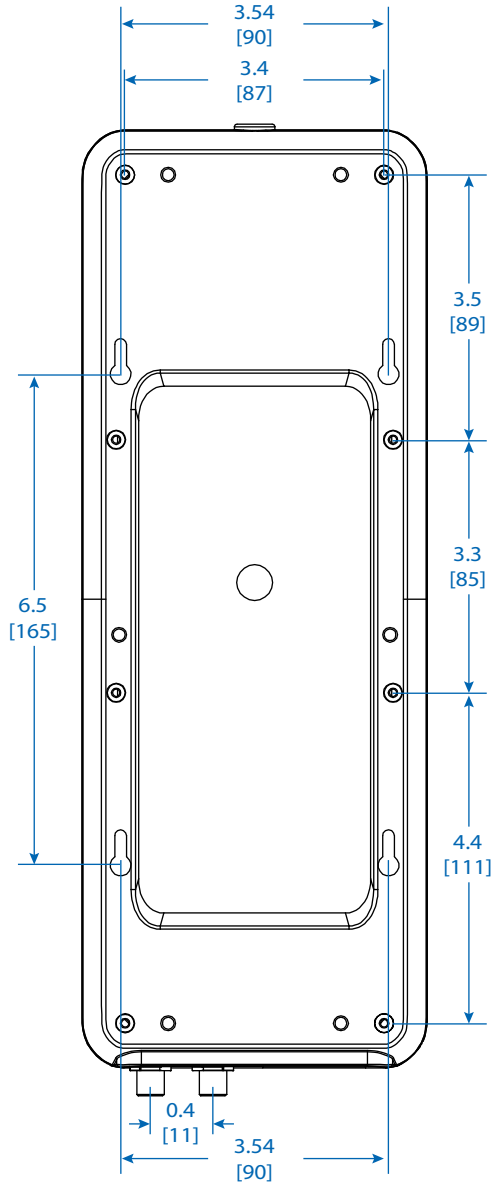

Specifications

Model	TLP128TTUSBB
Input Voltage	120V AC, 50/60 Hz
Outlets	(12) 5-15R
Plug Type/Cord Length	5-15P Right-Angle / 8 ft. (2.4 m)
Max Output	1800W
Output Amperage	15A
USB Charging Ports	2x USB-A (2.1A Total)
LED Indicators	Ground OK (Red); Protected (Green)
Switch Type	On/Off Rocker
Surge Protection Rating	4320 Joules
Protection Modes	Includes full normal mode (H-N) and common mode (N-G / H-G)
Unit Dimensions [H x W x D]	4.86 x 9.55 x 1.51 in. (123 x 243 x 38 mm)
Shipping Dimensions [H x W x D]	15.94 x 8.07 x 1.77 in. (405 x 205 x 45 mm)
Unit Weight	1.9 lb. (0.86 kg)
Shipping Weight	2.17 lb. (0.98 kg)
Standards	Tested to UL1449 3rd Ed., UL1363; UL497A, FCC Part 68; Industry Canada; Meets NOM (Mexico) and RoHS standards

SEE NEXT PAGE FOR DETAILED UNIT MEASUREMENTS

1111 W. 35th Street
Chicago, IL 60609 USA
773.869.1234
www.tripplite.com

END VIEW

SIDE VIEW

TOP VIEW

BOTTOM VIEW

END VIEW

MODEL:
TLP128TTUSBB

1111 W. 35th Street
Chicago, IL 60609 USA
773.869.1234
www.tripplite.com

Dimensions: INCHES [mm]

Tripp Lite has a policy of continuous improvement. Specifications are subject to change without notice.