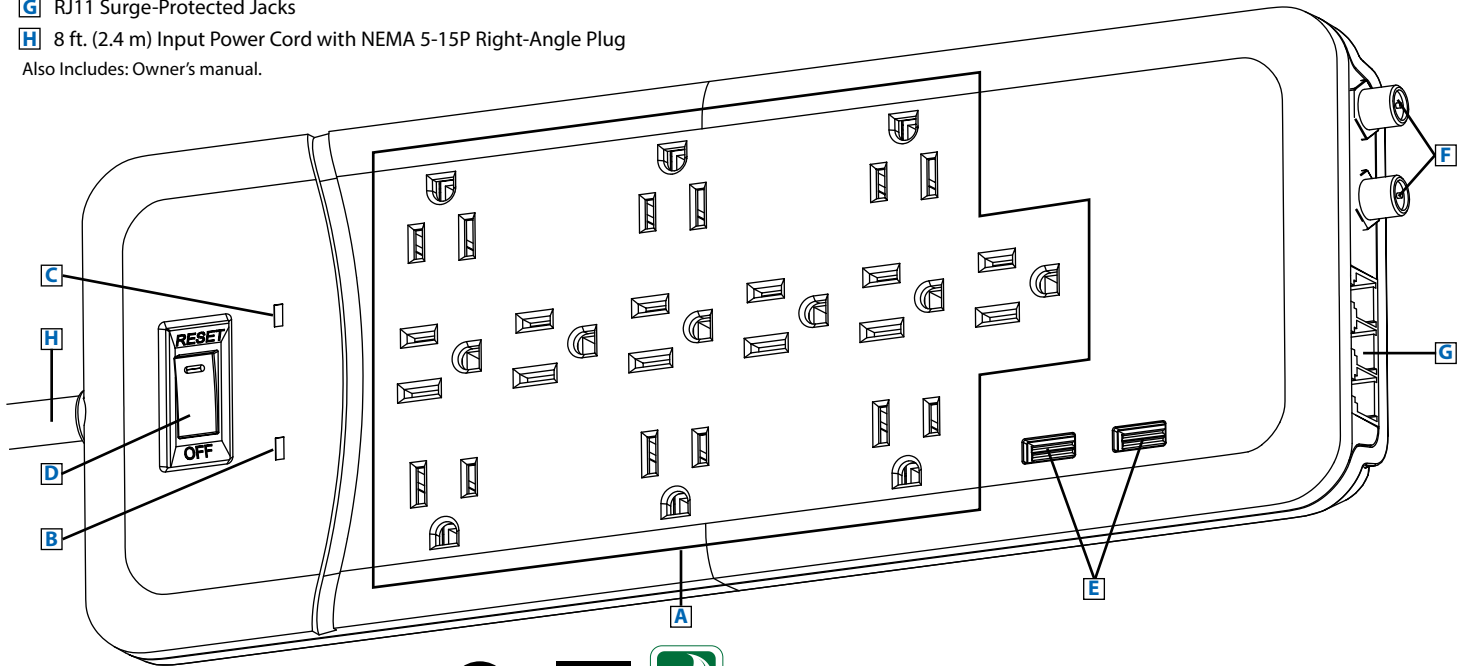

MODEL:

TLP128TTUSBB

Protect It!® 12-Outlet Surge Protector with USB Charging

4320
JOULES

4320 Joule Rating

12 Outlets

[2.1A] 2 USB
Charging Ports

Tel/Coax Protection

\$150K Ultimate
Lifetime Insurance

Lifetime
Warranty

- A** NEMA 5-15R Surge-Protected Outlets (12)
(4320 Joule Rating)
 - B** "PROTECTED" LED Light Bar
 - C** "GROUNDED" LED Light Bar
 - D** ON/OFF Switch with Integrated Circuit Breaker
 - E** USB Charging Ports (2)
(2.1A Total)
 - F** Coaxial Surge-Protected Connectors
 - G** RJ11 Surge-Protected Jacks
 - H** 8 ft. (2.4 m) Input Power Cord with NEMA 5-15P Right-Angle Plug
- Also Includes: Owner's manual.

Specifications

Model	TLP128TTUSBB
Input Voltage	120V AC, 50/60 Hz
Outlets	(12) 5-15R
Plug Type/Cord Length	5-15P Right-Angle / 8 ft. (2.4 m)
Max Output	1800W
Output Amperage	15A
USB Charging Ports	2x USB-A (2.1A Total)
LED Indicators	Ground OK (Red); Protected (Green)
Switch Type	On/Off Rocker
Surge Protection Rating	4320 Joules
Protection Modes	Includes full normal mode (H-N) and common mode (N-G / H-G)
Unit Dimensions [H x W x D]	4.86 x 9.55 x 1.51 in. (123 x 243 x 38 mm)
Shipping Dimensions [H x W x D]	15.94 x 8.07 x 1.77 in. (405 x 205 x 45 mm)
Unit Weight	1.9 lb. (0.86 kg)
Shipping Weight	2.17 lb. (0.98 kg)
Standards	Tested to UL1449 3rd Ed., UL1363; UL497A, FCC Part 68; Industry Canada; Meets NOM (Mexico) and RoHS standards