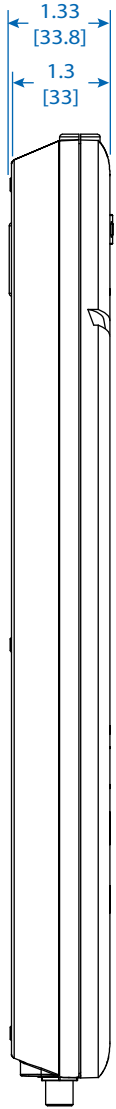

Specifications

Model	TLP128TTUSBB
Input Voltage	120V AC, 50/60 Hz
Outlets	(12) 5-15R
Plug Type/Cord Length	5-15P Right-Angle / 8 ft. (2.4 m)
Max Output	1800W
Output Amperage	15A
USB Charging Ports	2x USB-A (2.1A Total)
LED Indicators	Ground OK (Red); Protected (Green)
Switch Type	On/Off Rocker
Surge Protection Rating	4320 Joules
Protection Modes	Includes full normal mode (H-N) and common mode (N-G / H-G)
Unit Dimensions [H x W x D]	4.86 x 9.55 x 1.51 in. (123 x 243 x 38 mm)
Shipping Dimensions [H x W x D]	15.94 x 8.07 x 1.77 in. (405 x 205 x 45 mm)
Unit Weight	1.9 lb. (0.86 kg)
Shipping Weight	2.17 lb. (0.98 kg)
Standards	Tested to UL1449 3rd Ed., UL1363; UL497A, FCC Part 68; Industry Canada; Meets NOM (Mexico) and RoHS standards

SEE NEXT PAGE FOR DETAILED UNIT MEASUREMENTS

1111 W. 35th Street
Chicago, IL 60609 USA
773.869.1234
www.tripplite.com

END VIEW

SIDE VIEW

TOP VIEW

BOTTOM VIEW

END VIEW

MODEL:
TLP128TTUSBB