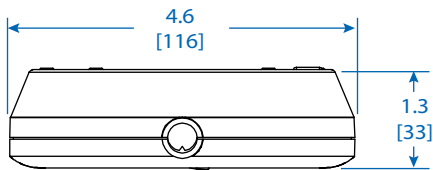

Specifications

Model	TLP128TTUSBB
Input Voltage	120V AC, 50/60 Hz
Outlets	(12) 5-15R
Plug Type/Cord Length	5-15P Right-Angle / 8 ft. (2.4 m)
Max Output	1800W
Output Amperage	15A
USB Charging Ports	2x USB-A (2.1A Total)
LED Indicators	Ground OK (Red); Protected (Green)
Switch Type	On/Off Rocker
Surge Protection Rating	4320 Joules
Protection Modes	Includes full normal mode (H-N) and common mode (N-G / H-G)
Unit Dimensions [H x W x D]	4.86 x 9.55 x 1.51 in. (123 x 243 x 38 mm)
Shipping Dimensions [H x W x D]	15.94 x 8.07 x 1.77 in. (405 x 205 x 45 mm)
Unit Weight	1.9 lb. (0.86 kg)
Shipping Weight	2.17 lb. (0.98 kg)
Standards	Tested to UL1449 3rd Ed., UL1363; UL497A, FCC Part 68; Industry Canada; Meets NOM (Mexico) and RoHS standards

SEE NEXT PAGE FOR DETAILED UNIT MEASUREMENTS

1111 W. 35th Street
Chicago, IL 60609 USA
773.869.1234
www.tripplite.com

END VIEW

SIDE VIEW

TOP VIEW

BOTTOM VIEW

END VIEW

MODEL:
TLP128TTUSBB

1111 W. 35th Street
Chicago, IL 60609 USA
773.869.1234
www.tripplite.com

Dimensions: INCHES [mm]

Tripp Lite has a policy of continuous improvement. Specifications are subject to change without notice.