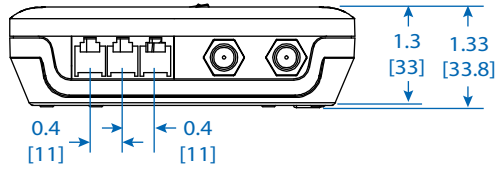

END VIEW

MODEL:
TLP128TTUSBB

1111 W. 35th Street
Chicago, IL 60609 USA
773.869.1234
www.tripplite.com

Dimensions: INCHES [mm]

Tripp Lite has a policy of continuous improvement. Specifications are subject to change without notice.