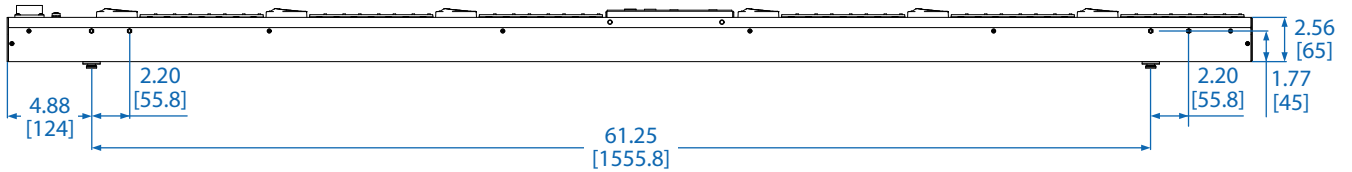

# Eaton G3 Universal Input Rack PDU (EVMAGU23X-3)

TOP VIEW

SIDE VIEW

BOTTOM VIEW

Learn more at [Eaton.com](https://www.eaton.com)

Dimensions: INCHES [mm]