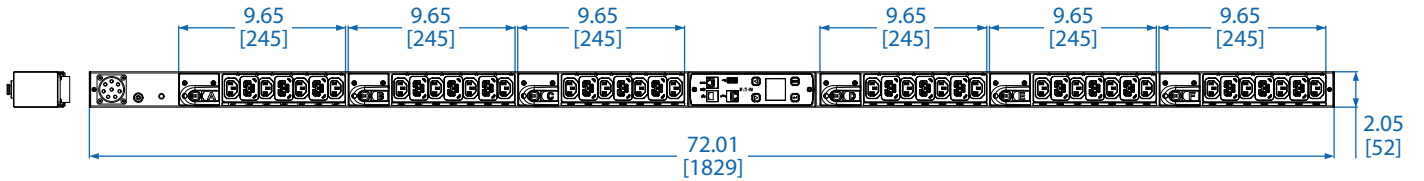

# Eaton G3 Universal Input Rack PDU (EVMAGU23X-3)

TOP VIEW

SIDE VIEW

BOTTOM VIEW

Learn more at [Eaton.com](https://www.eaton.com)

Dimensions: INCHES [mm]