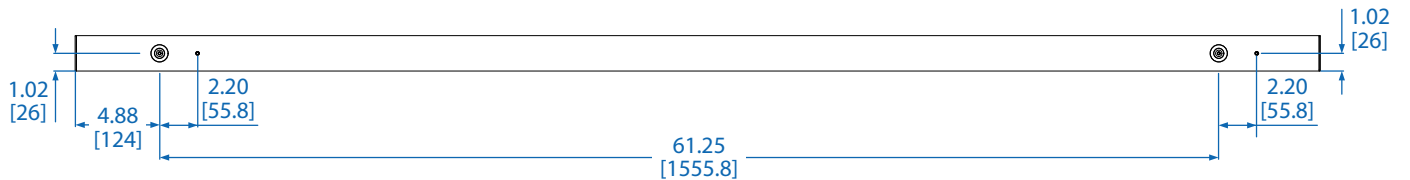

# Eaton G3 Universal Input Rack PDU (EVMAGU23X-3)

TOP VIEW

SIDE VIEW

BOTTOM VIEW

Learn more at [Eaton.com](https://www.eaton.com)

Dimensions: INCHES [mm]