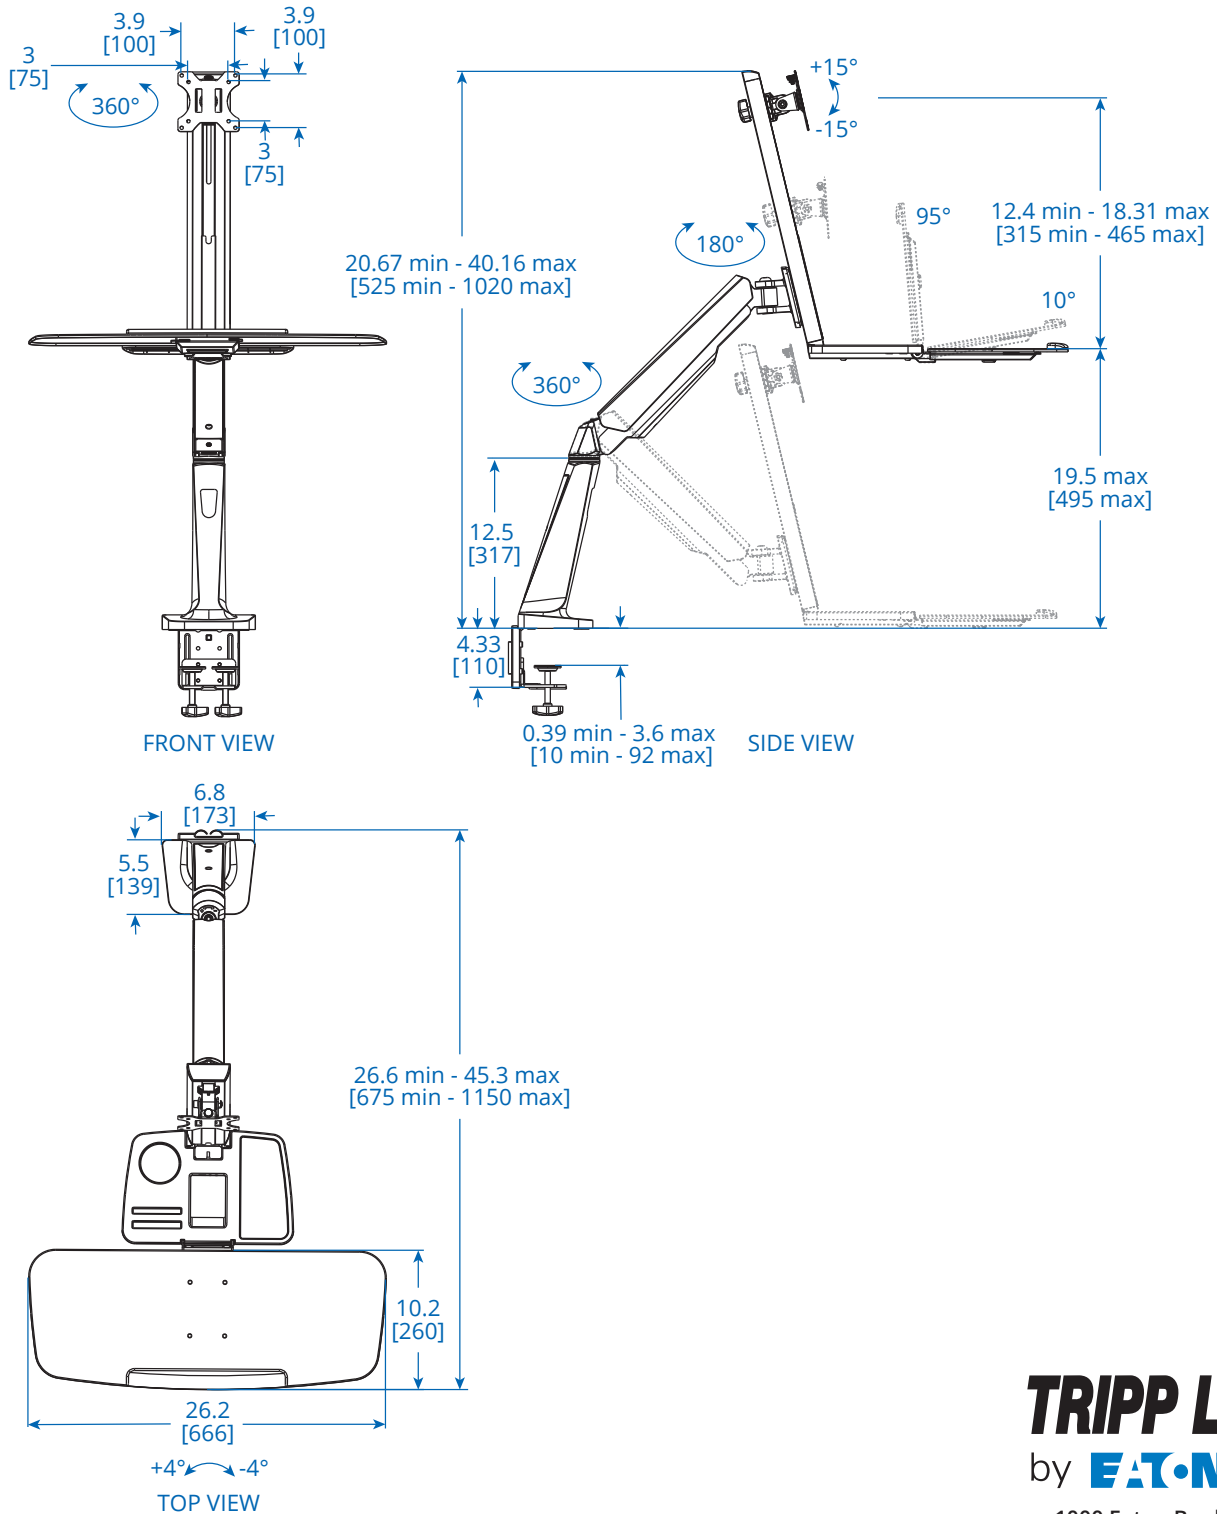

MODEL:

WWSS1332C

Desk-Mounted Workstation

Dimensions: inches [mm]

We have a policy of continuous improvement. Specifications are subject to change without notice. Photos and illustrations may differ slightly from actual products.

TRIPP LITE
by **EATON**

1000 Eaton Boulevard
Cleveland, OH 44122
United States
TrippLite.Eaton.com

About Tripp Lite by Eaton

Tripp Lite joined the Eaton family in March 2021. Eaton has long been a premier name in backup power and power management. The acquisition of Tripp Lite transforms Eaton's distributed IT infrastructure and connectivity equipment capabilities. Combining our product strengths and expert personnel allows us to offer comprehensive and innovative solutions for critical power and digital infrastructure applications, backed by quality, service and support you can trust. Learn more at tripplite.com/byEaton.