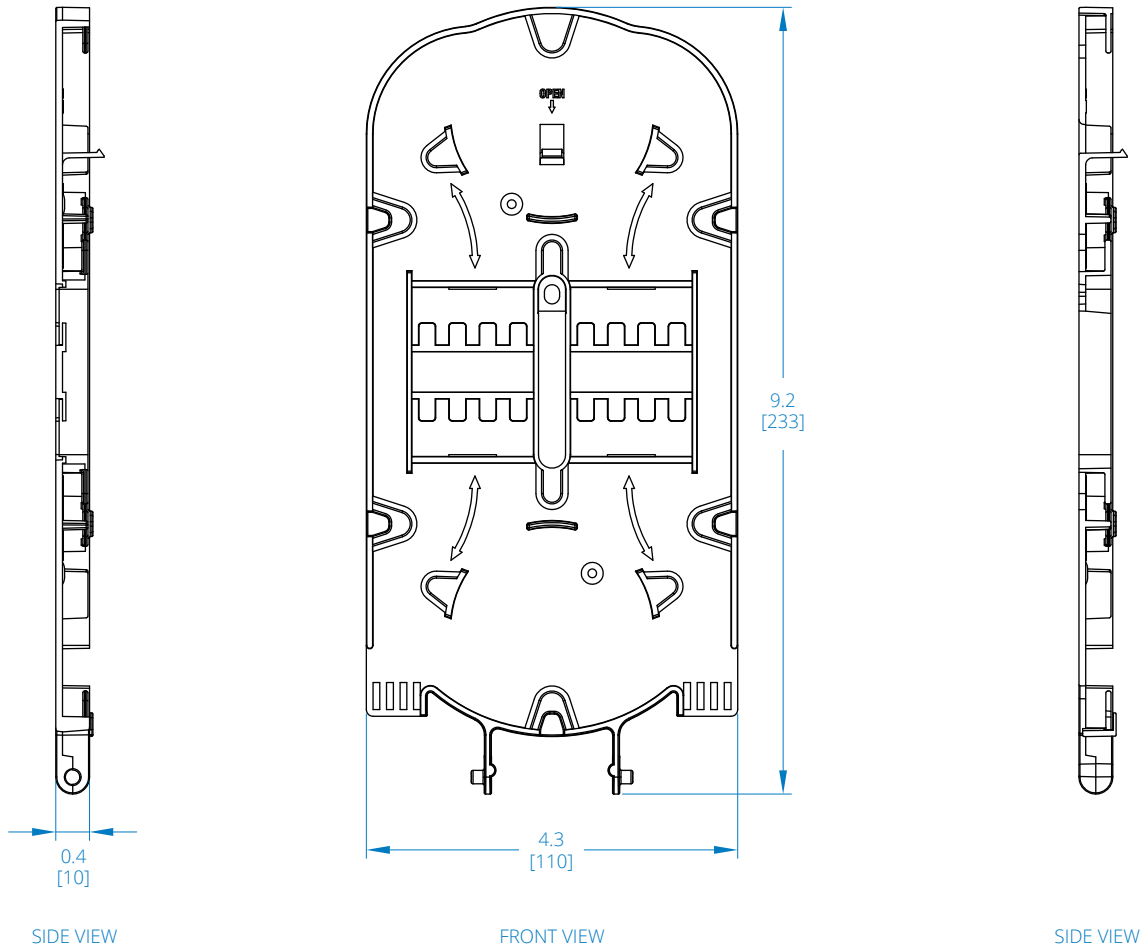

Fiber Splice Dome Enclosure - 6 Splicing Trays, 144 Fiber Capacity, IP68 Rated (N600D-0144-6)

Closure Assembly

FRONT VIEW

BOTTOM VIEW

Dimensions: INCHES [mm]

Powering Business Worldwide

Splice Tray

Dimensions: INCHES [mm]