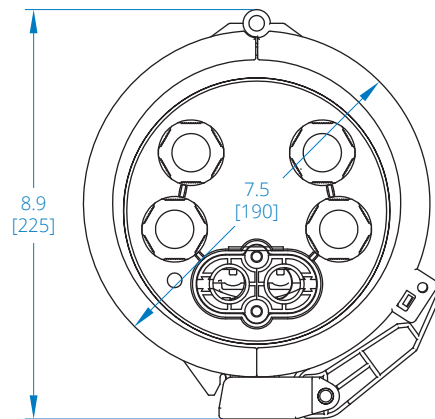

Fiber Splice Dome Enclosure - 6 Splicing Trays, 144 Fiber Capacity, IP68 Rated (N600D-0144-6)

Closure Assembly

FRONT VIEW

BOTTOM VIEW

Dimensions: INCHES [mm]

Powering Business Worldwide

Splice Tray

Dimensions: INCHES [mm]