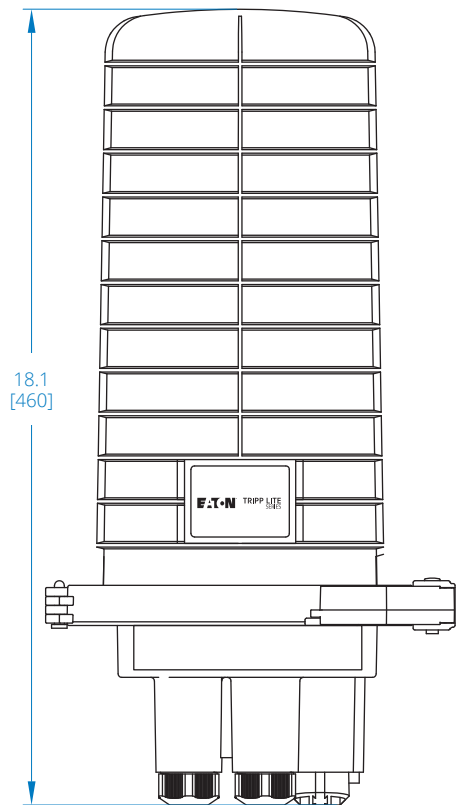

Fiber Splice Dome Enclosure - 6 Splicing Trays, 144 Fiber Capacity, IP68 Rated (N600D-0144-6)

Closure Assembly

FRONT VIEW

BOTTOM VIEW

Dimensions: INCHES [mm]

Powering Business Worldwide

Splice Tray

Dimensions: INCHES [mm]