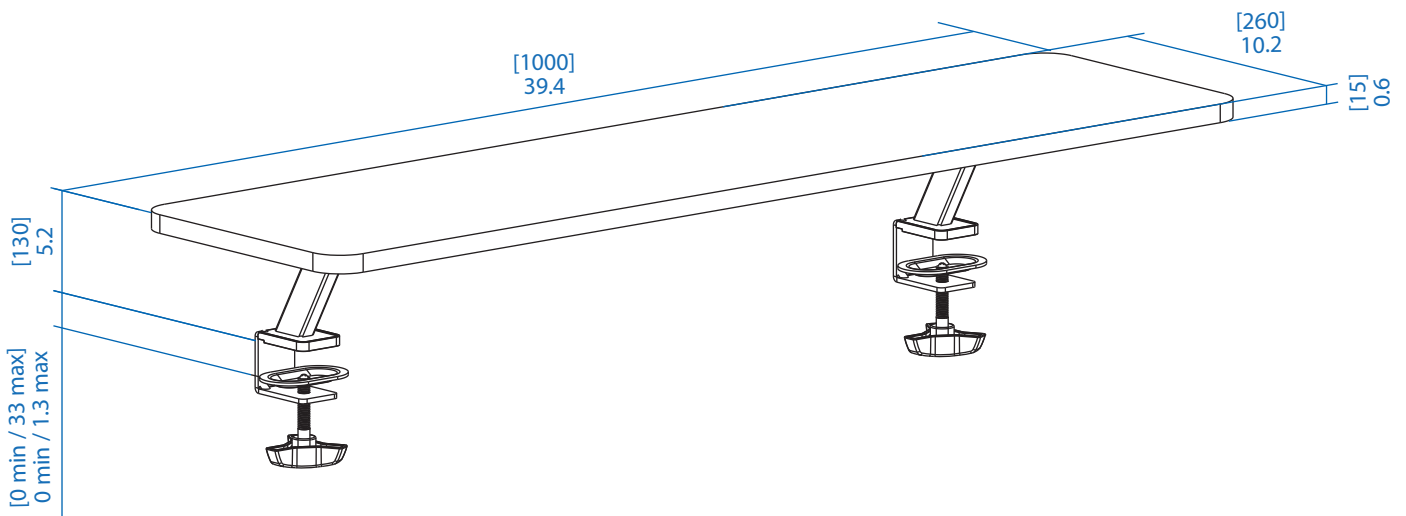

MODEL:

WWSSCOS40AM

Safe-IT™ Clamp-On Monitor Riser

Dimensions: [mm] inches

We have a policy of continuous improvement. Specifications are subject to change without notice. Photos and illustrations may differ slightly from actual products.