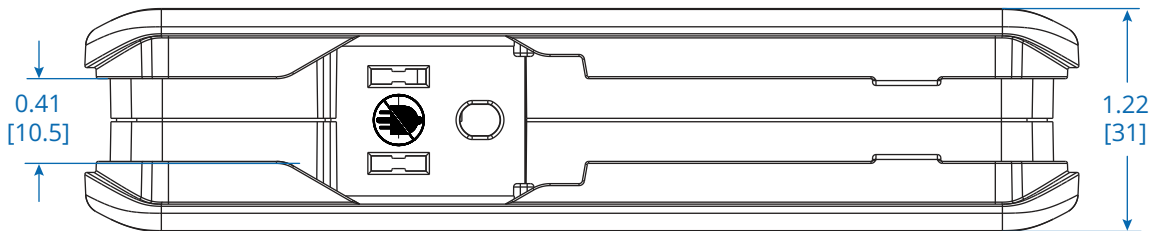

2-Outlet Travel-Size Surge Protector (TRAVELER3USBC)

FRONT VIEW

SIDE VIEW

Learn more at Tripplite.Eaton.com

Dimensions: INCHES [mm]

Eaton
1000 Eaton Boulevard
Cleveland, OH 44122
United States
Eaton.com

© 2024 Eaton
All Rights Reserved
Publication No. 24-09-060
October 2024