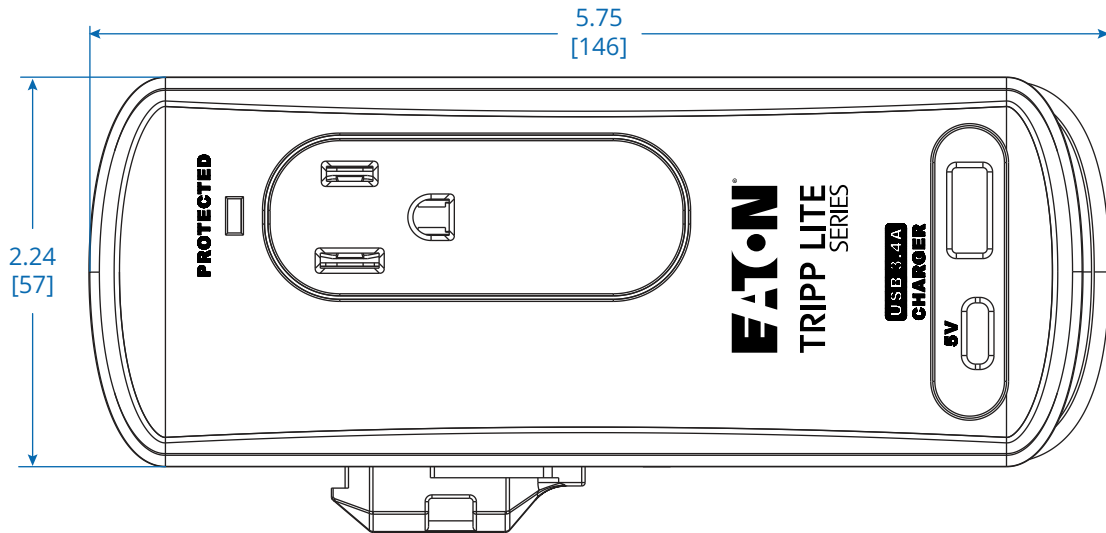

2-Outlet Travel-Size Surge Protector (TRAVELER3USBC)

FRONT VIEW

SIDE VIEW

Learn more at Tripplite.Eaton.com

Dimensions: INCHES [mm]

Eaton
1000 Eaton Boulevard
Cleveland, OH 44122
United States
Eaton.com

© 2024 Eaton
All Rights Reserved
Publication No. 24-09-060
October 2024