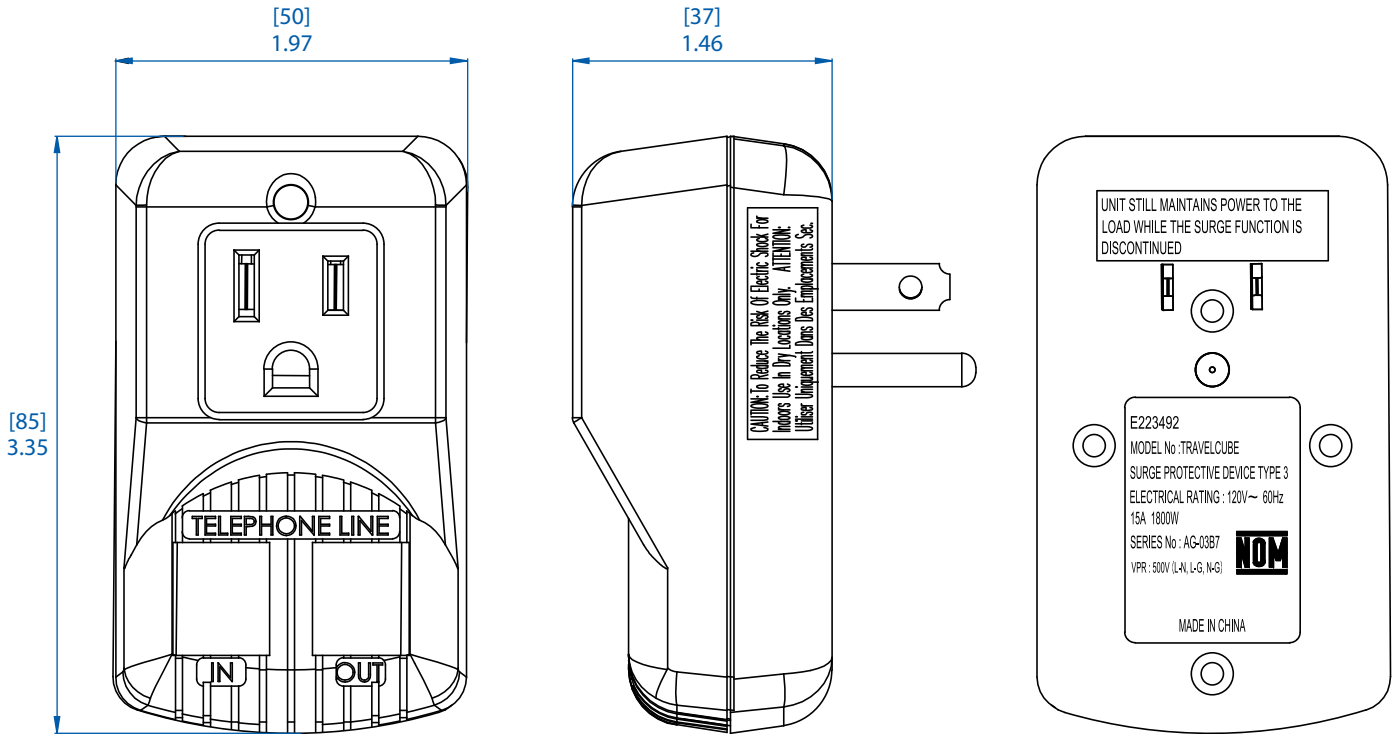

# TRAVELCUBE

Protect It!® 1-Outlet Portable Surge Protector  
with Tel/Modem Protection

Dimensions: [mm] inches

We have a policy of continuous improvement. Specifications are subject to change without notice. Photos and illustrations may differ slightly from actual products.