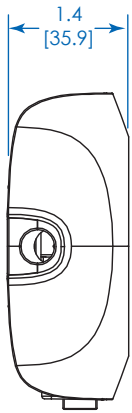

Protect It!® 8-Outlet Surge Protector (TLP88DBUC)

BOTTOM VIEW

SIDE VIEW

END VIEW

TOP VIEW

Dimensions: INCHES [mm]

Eaton
1000 Eaton Boulevard
Cleveland, OH 44122
United States
Eaton.com

© 2026 Eaton
All Rights Reserved
26-01-055
January 2026