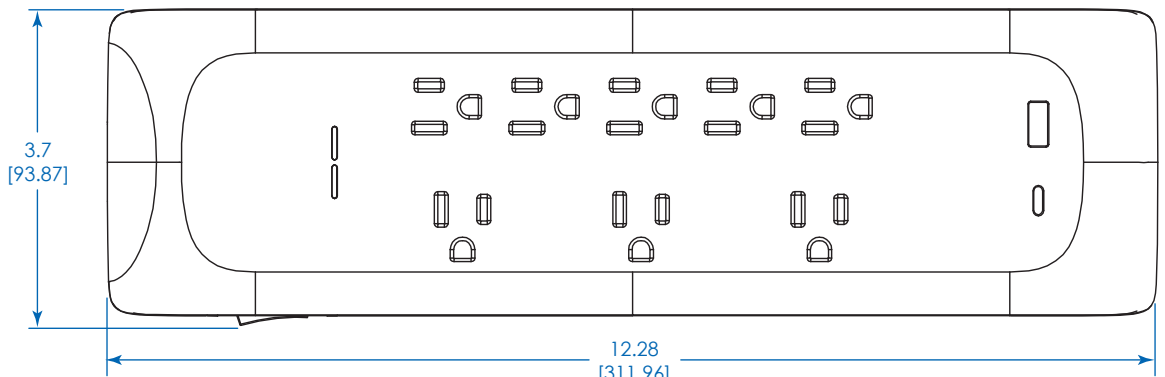

Protect It!® 8-Outlet Surge Protector (TLP88DBUC)

BOTTOM VIEW

SIDE VIEW

END VIEW

TOP VIEW

Dimensions: INCHES [mm]

Eaton
1000 Eaton Boulevard
Cleveland, OH 44122
United States
Eaton.com

© 2026 Eaton
All Rights Reserved
26-01-055
January 2026