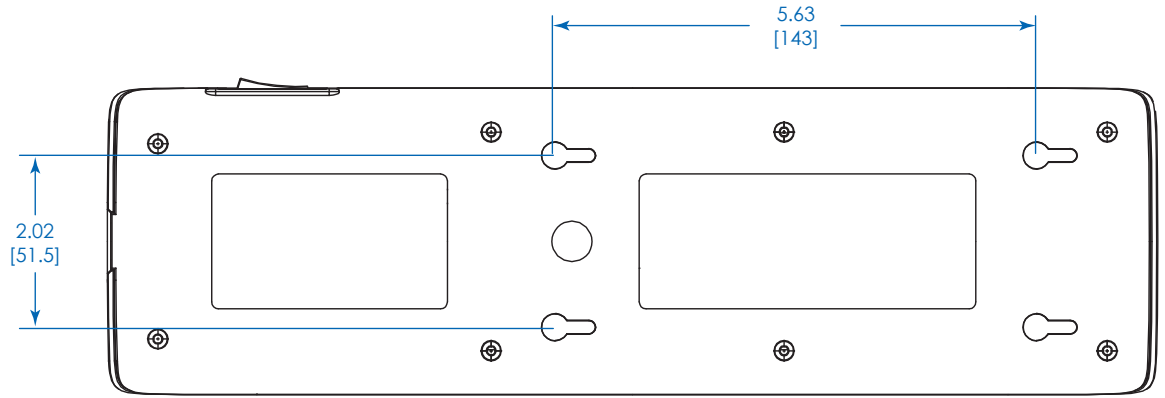

Protect It!® 8-Outlet Surge Protector (TLP88DBUC)

BOTTOM VIEW

SIDE VIEW

END VIEW

TOP VIEW

Dimensions: INCHES [mm]

Eaton
1000 Eaton Boulevard
Cleveland, OH 44122
United States
Eaton.com

© 2026 Eaton
All Rights Reserved
26-01-055
January 2026