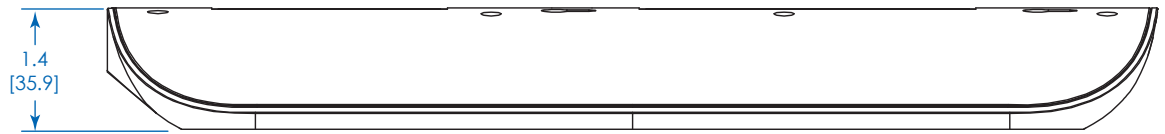

Protect It!® 8-Outlet Surge Protector (TLP88DBUC)

BOTTOM VIEW

SIDE VIEW

END VIEW

TOP VIEW

Dimensions: INCHES [mm]

Eaton
1000 Eaton Boulevard
Cleveland, OH 44122
United States
Eaton.com

© 2026 Eaton
All Rights Reserved
26-01-055
January 2026