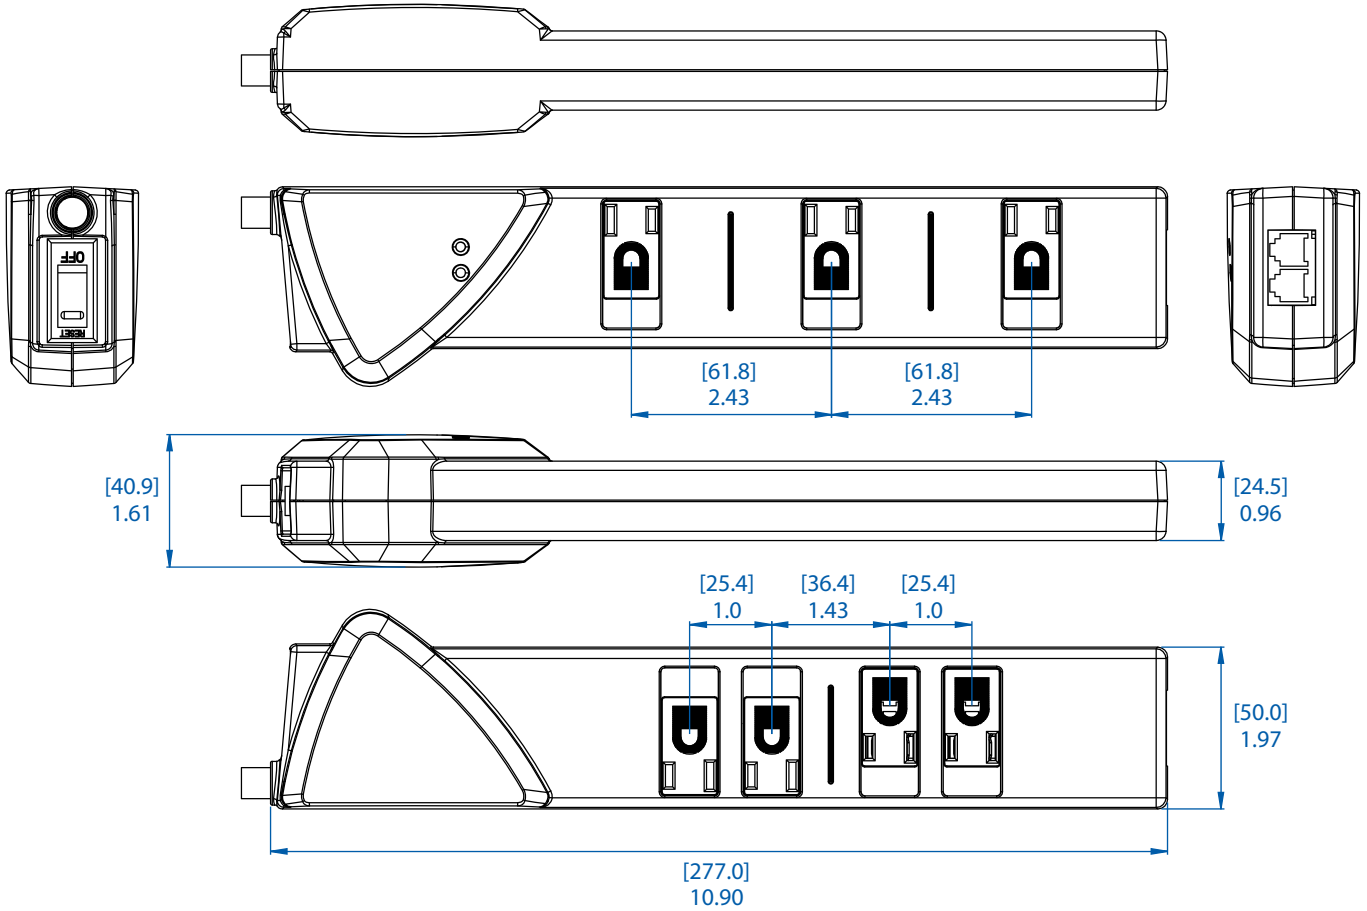

MODEL:

TLP707TEL

Protect It!® 7-Outlet Surge Protector

Dimensions: [mm] inches

We have a policy of continuous improvement. Specifications are subject to change without notice. Photos and illustrations may differ slightly from actual products.