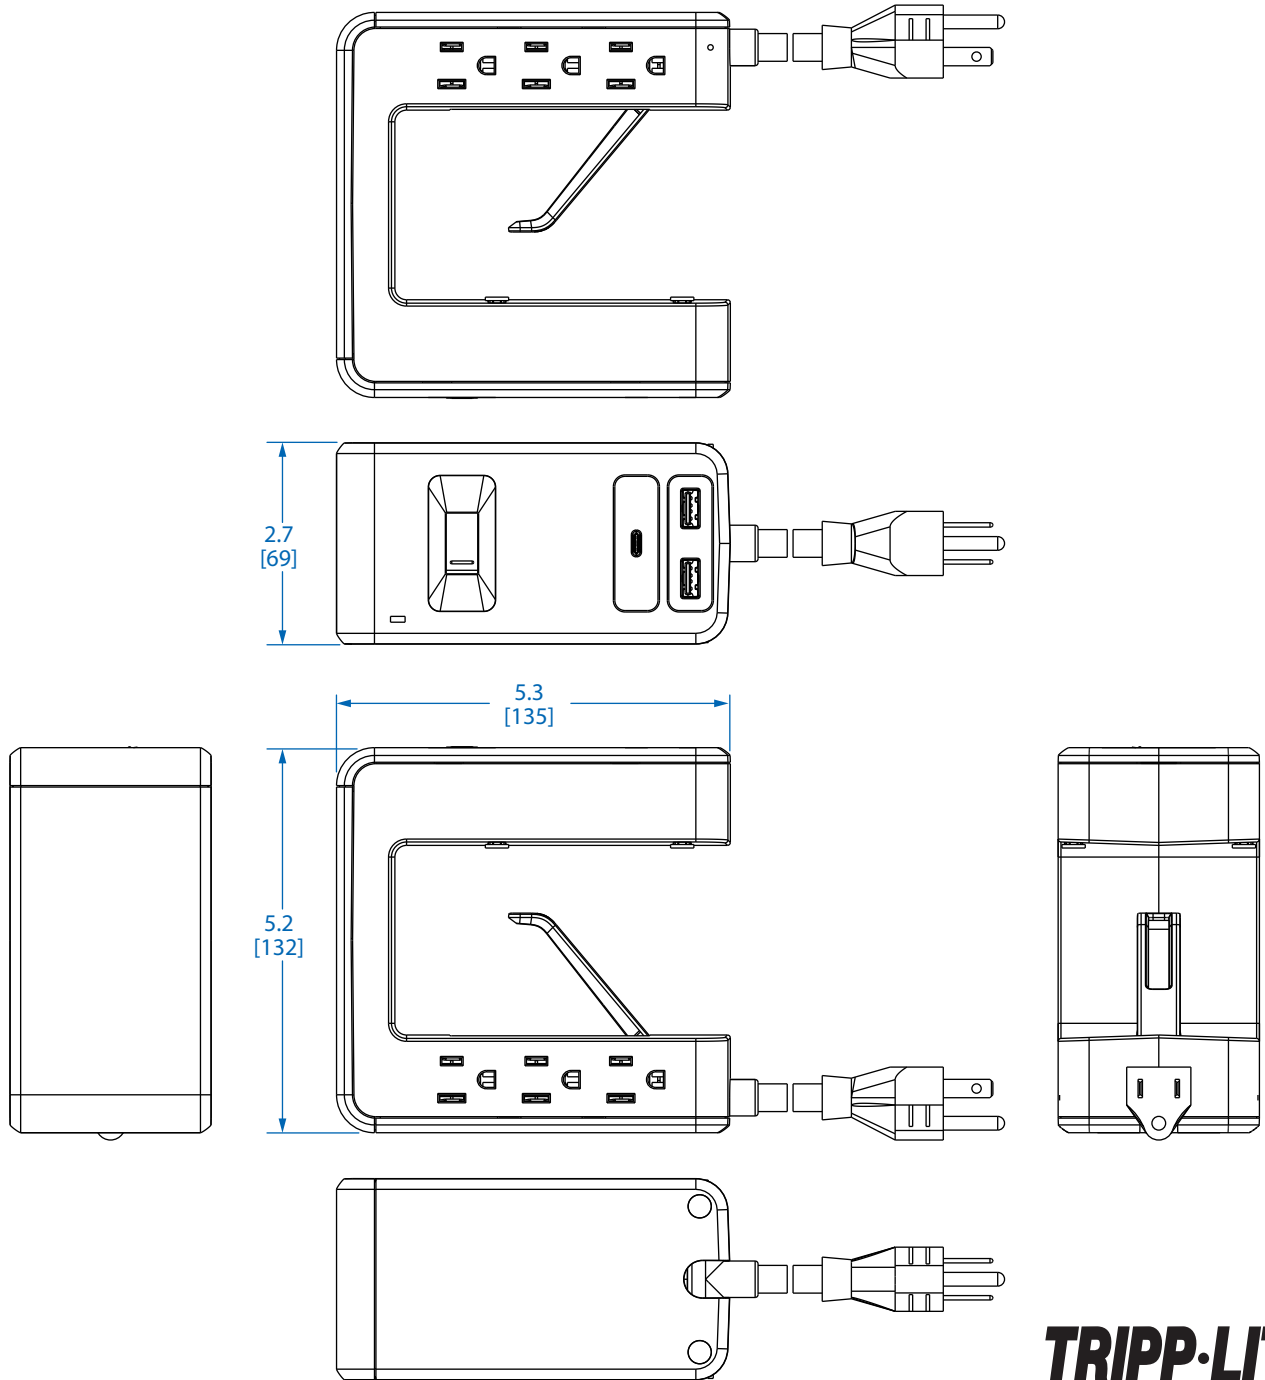

MODEL:

TLP648UCBAM

Safe-IT™ 6-Outlet Clamp Surge Protector

Dimensions: inches [mm]

We have a policy of continuous improvement. Specifications are subject to change without notice. Photos and illustrations may differ slightly from actual products.