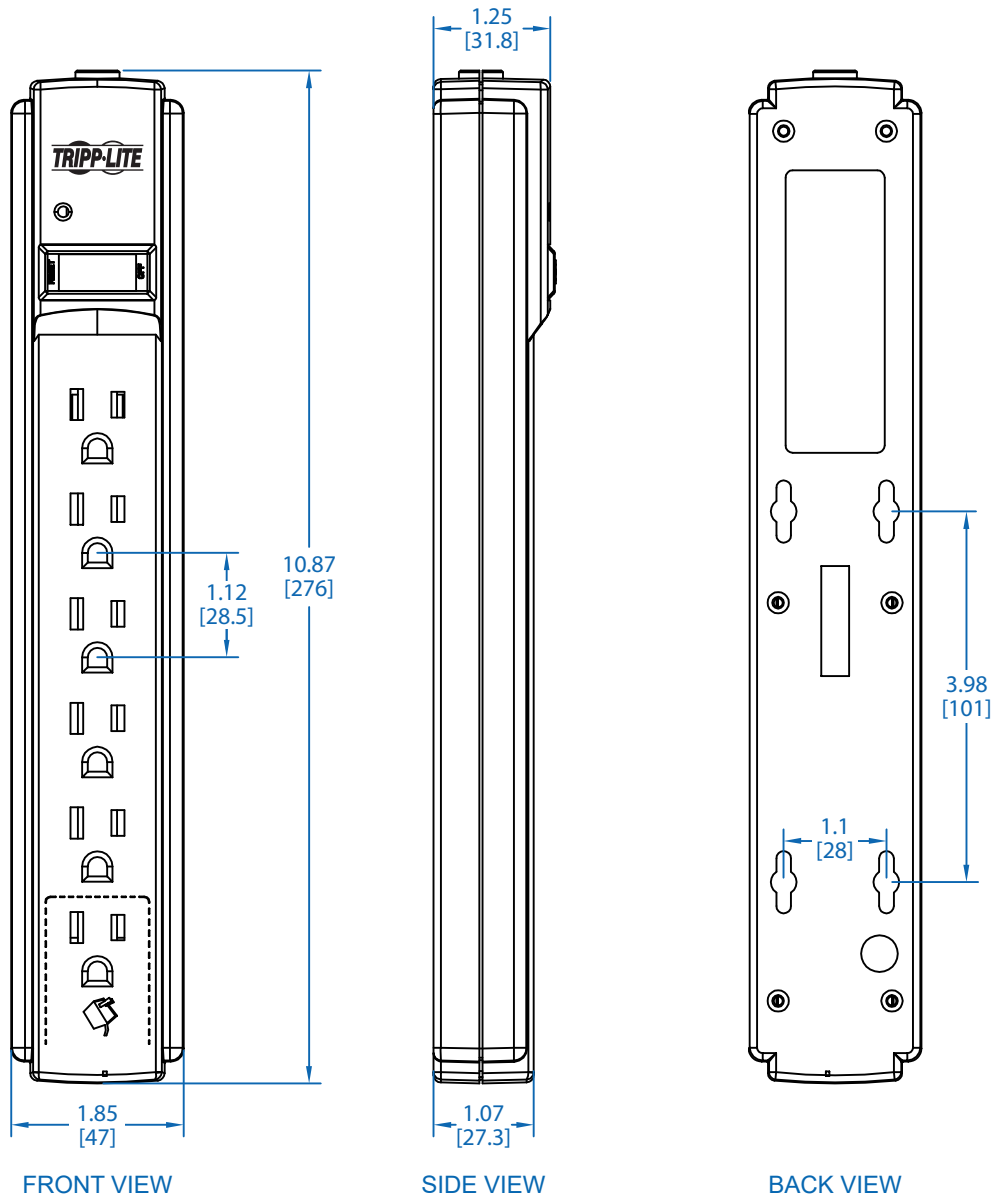

## Protect It!® 6-Outlet Surge Protector

Dimensions: inches [mm]

We have a policy of continuous improvement. Specifications are subject to change without notice. Photos and illustrations may differ slightly from actual products.