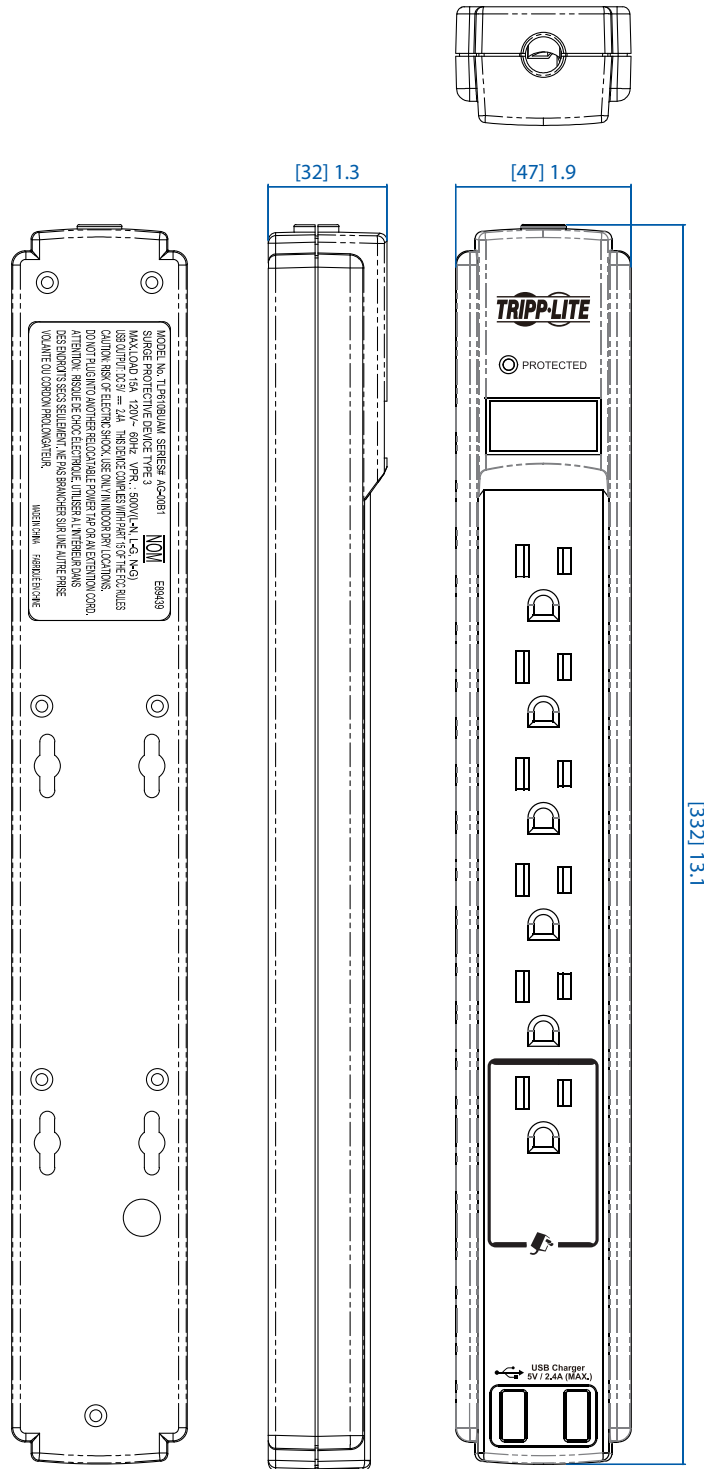

MODEL:

TLP610BUAM

Safe-IT™ 6-Outlet Surge Protector

Dimensions: [mm] inches

We have a policy of continuous improvement. Specifications are subject to change without notice. Photos and illustrations may differ slightly from actual products.