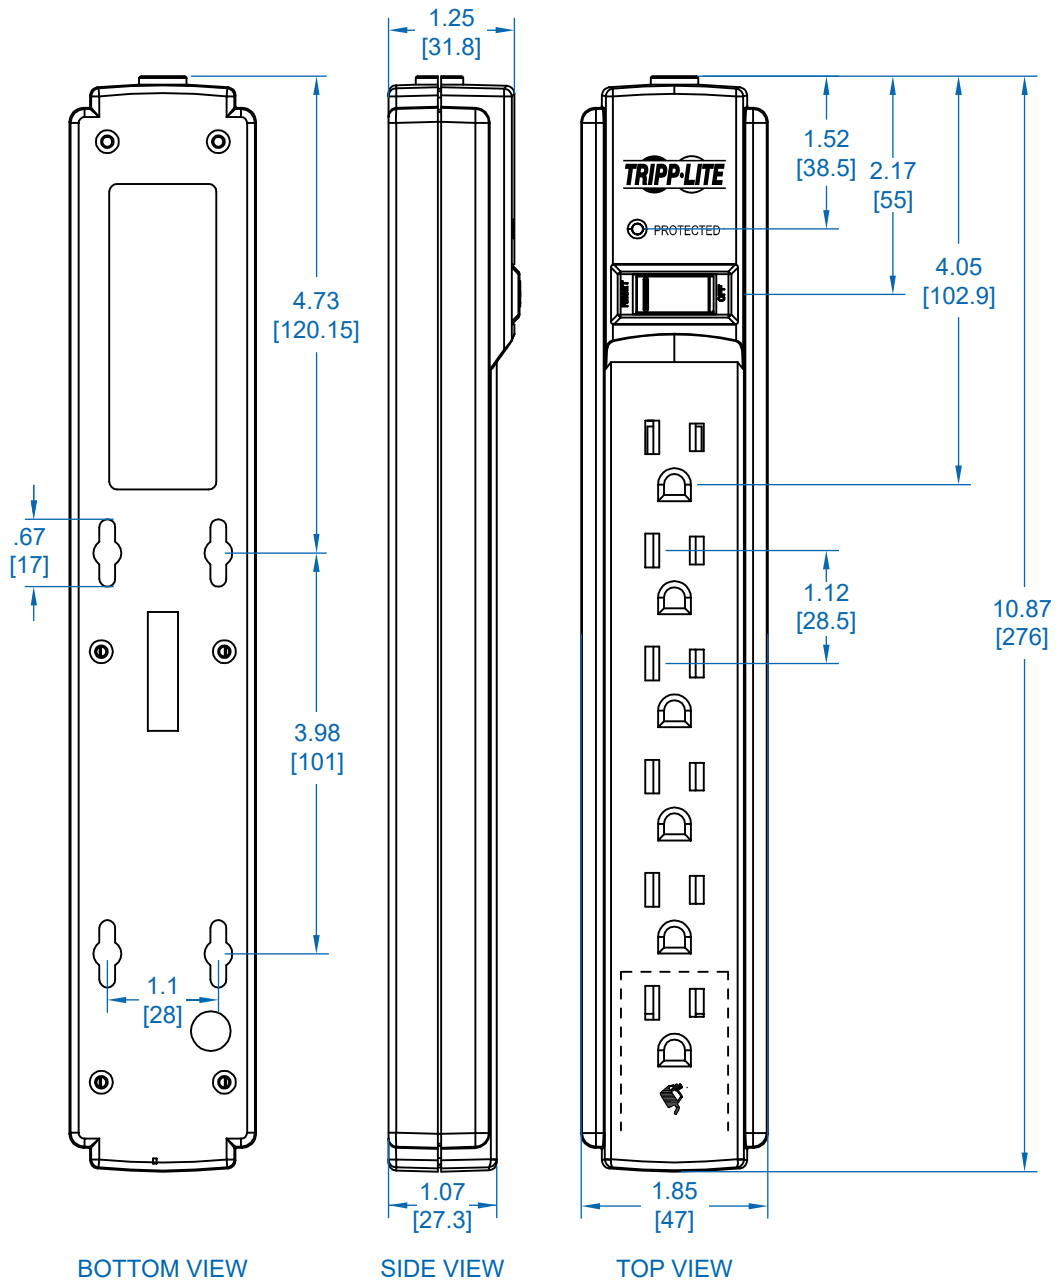

## Protect It!® 6-Outlet Surge Protector

BOTTOM VIEW

SIDE VIEW

TOP VIEW

FRONT VIEW

**TRIPP-LITE**  
by **EATON**

1000 Eaton Boulevard  
Cleveland, OH 44122  
United States  
Eaton.com

Dimensions: inches [mm]