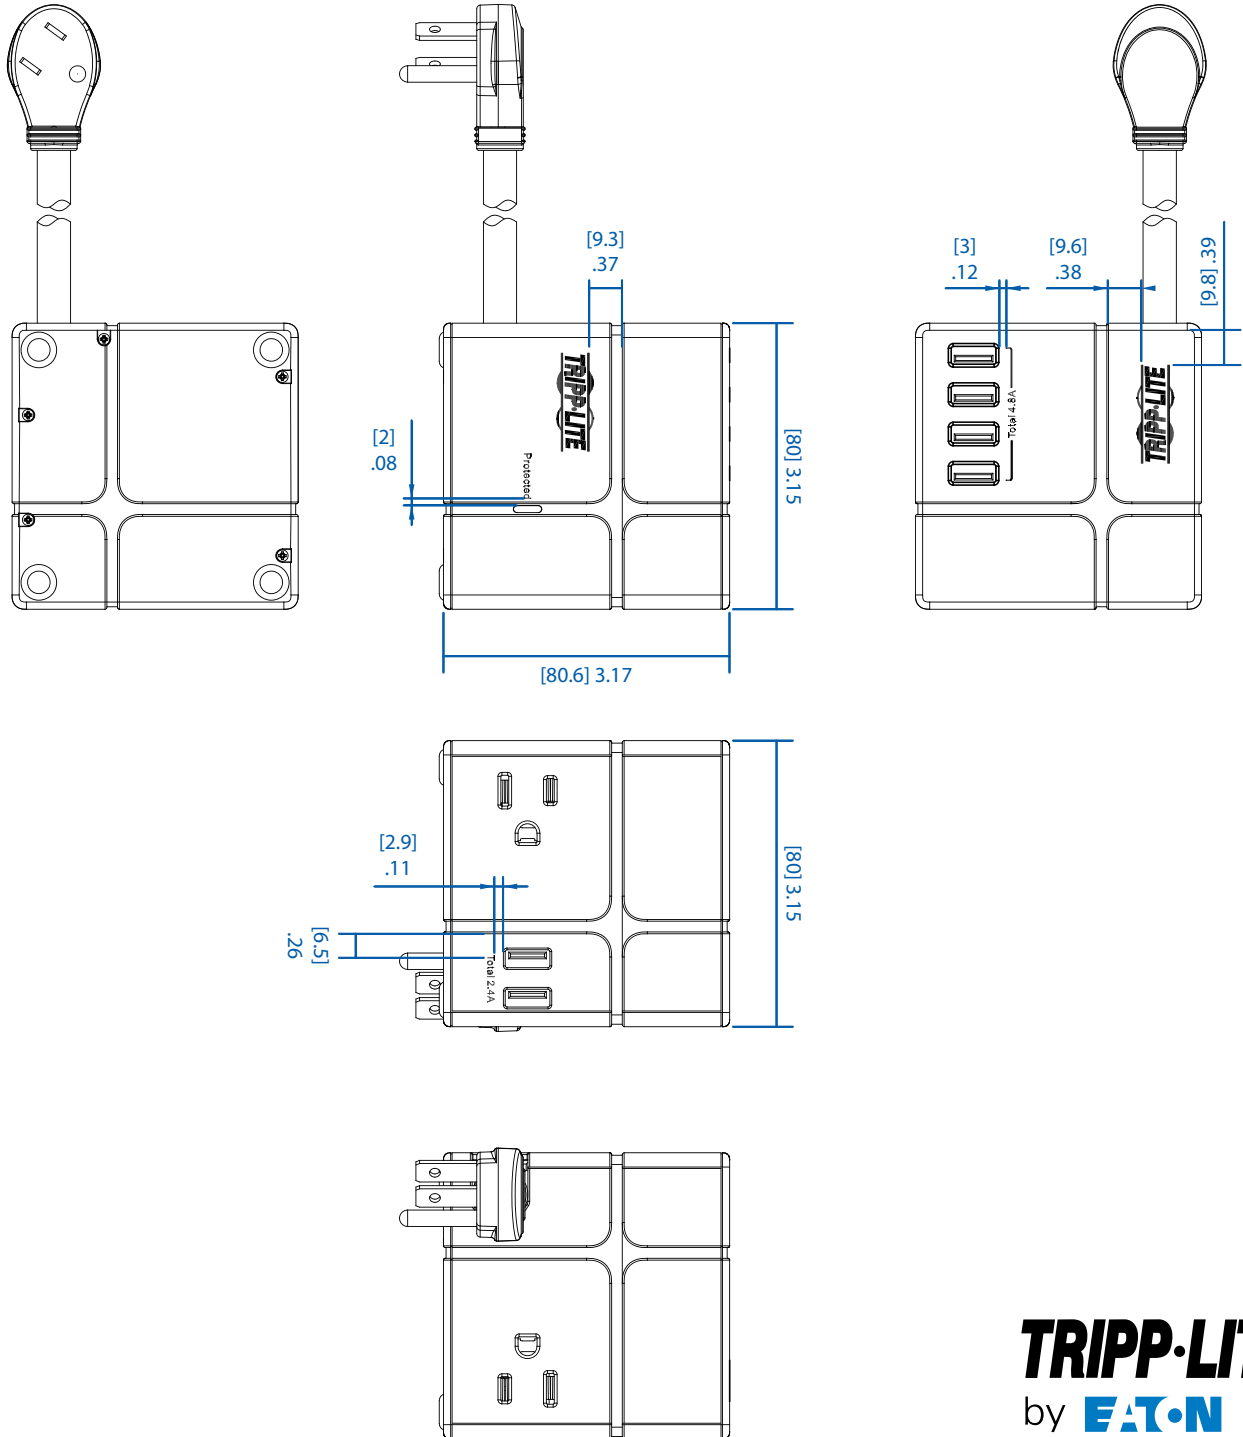

# TLP368CUBEUAM

## Safe-IT™ 3-Outlet Cube Surge Protector

Dimensions: inches [mm]

We have a policy of continuous improvement. Specifications are subject to change without notice. Photos and illustrations may differ slightly from actual products.