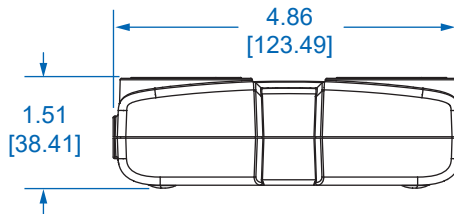

MODEL:

TLP1208SAT

Protect It![®] 12-Outlet Surge Protector

END VIEW

BOTTOM VIEW

SIDE VIEW

TOP VIEW

SIDE VIEW

END VIEW

Dimensions: inches [mm]

We have a policy of continuous improvement. Specifications are subject to change without notice. Photos and illustrations may differ slightly from actual products.

TRIPP-LITE
by **EATON**