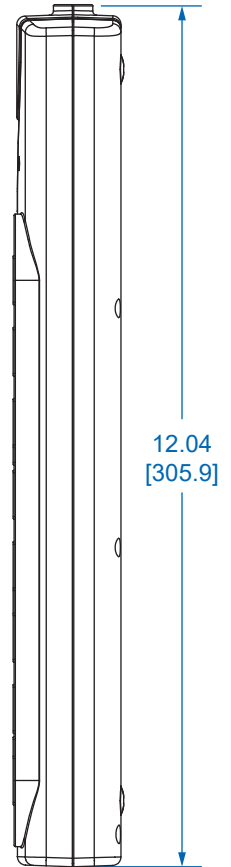

MODEL:

TLP1208SAT

Protect It![®] 12-Outlet Surge Protector

END VIEW

BOTTOM VIEW

SIDE VIEW

TOP VIEW

SIDE VIEW

END VIEW

Dimensions: inches [mm]

We have a policy of continuous improvement. Specifications are subject to change without notice. Photos and illustrations may differ slightly from actual products.

TRIPP-LITE
by **EATON**