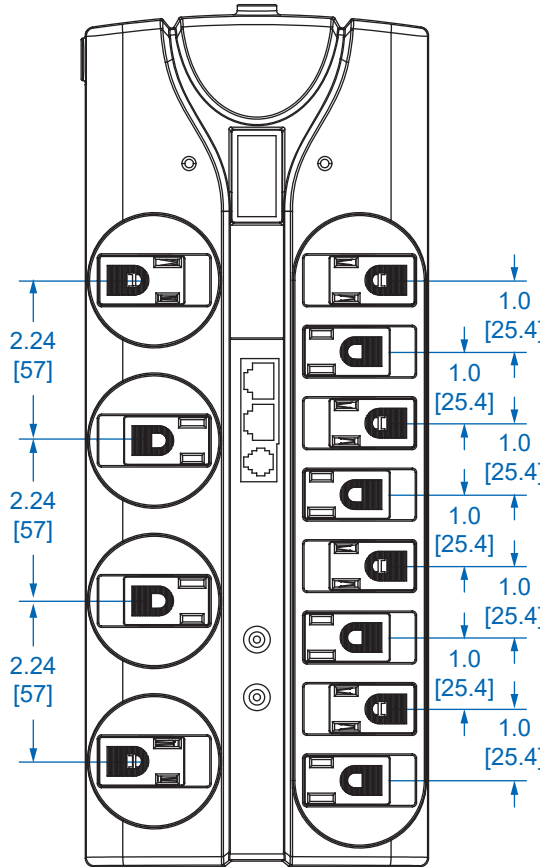

MODEL:

TLP1208SAT

Protect It![®] 12-Outlet Surge Protector

END VIEW

BOTTOM VIEW

SIDE VIEW

TOP VIEW

SIDE VIEW

END VIEW

Dimensions: inches [mm]

We have a policy of continuous improvement. Specifications are subject to change without notice. Photos and illustrations may differ slightly from actual products.

TRIPP-LITE
by **EATON**