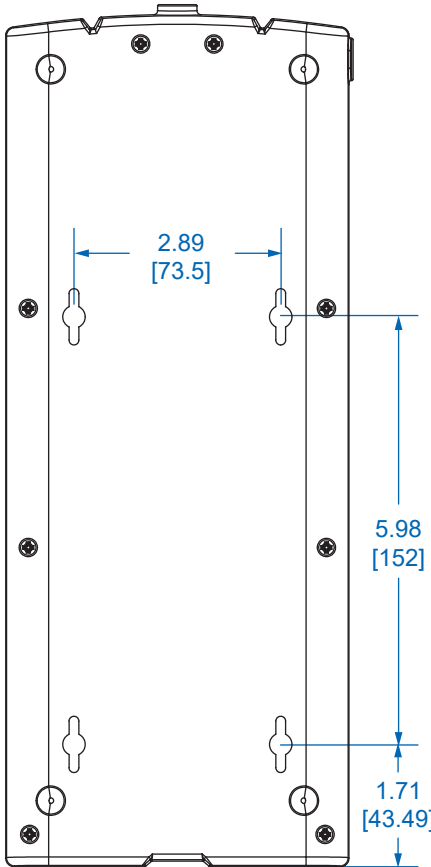

MODEL:

TLP1208SAT

Protect It![®] 12-Outlet Surge Protector

END VIEW

BOTTOM VIEW

SIDE VIEW

TOP VIEW

SIDE VIEW

END VIEW

Dimensions: inches [mm]

We have a policy of continuous improvement. Specifications are subject to change without notice. Photos and illustrations may differ slightly from actual products.

TRIPP-LITE
by **EATON**