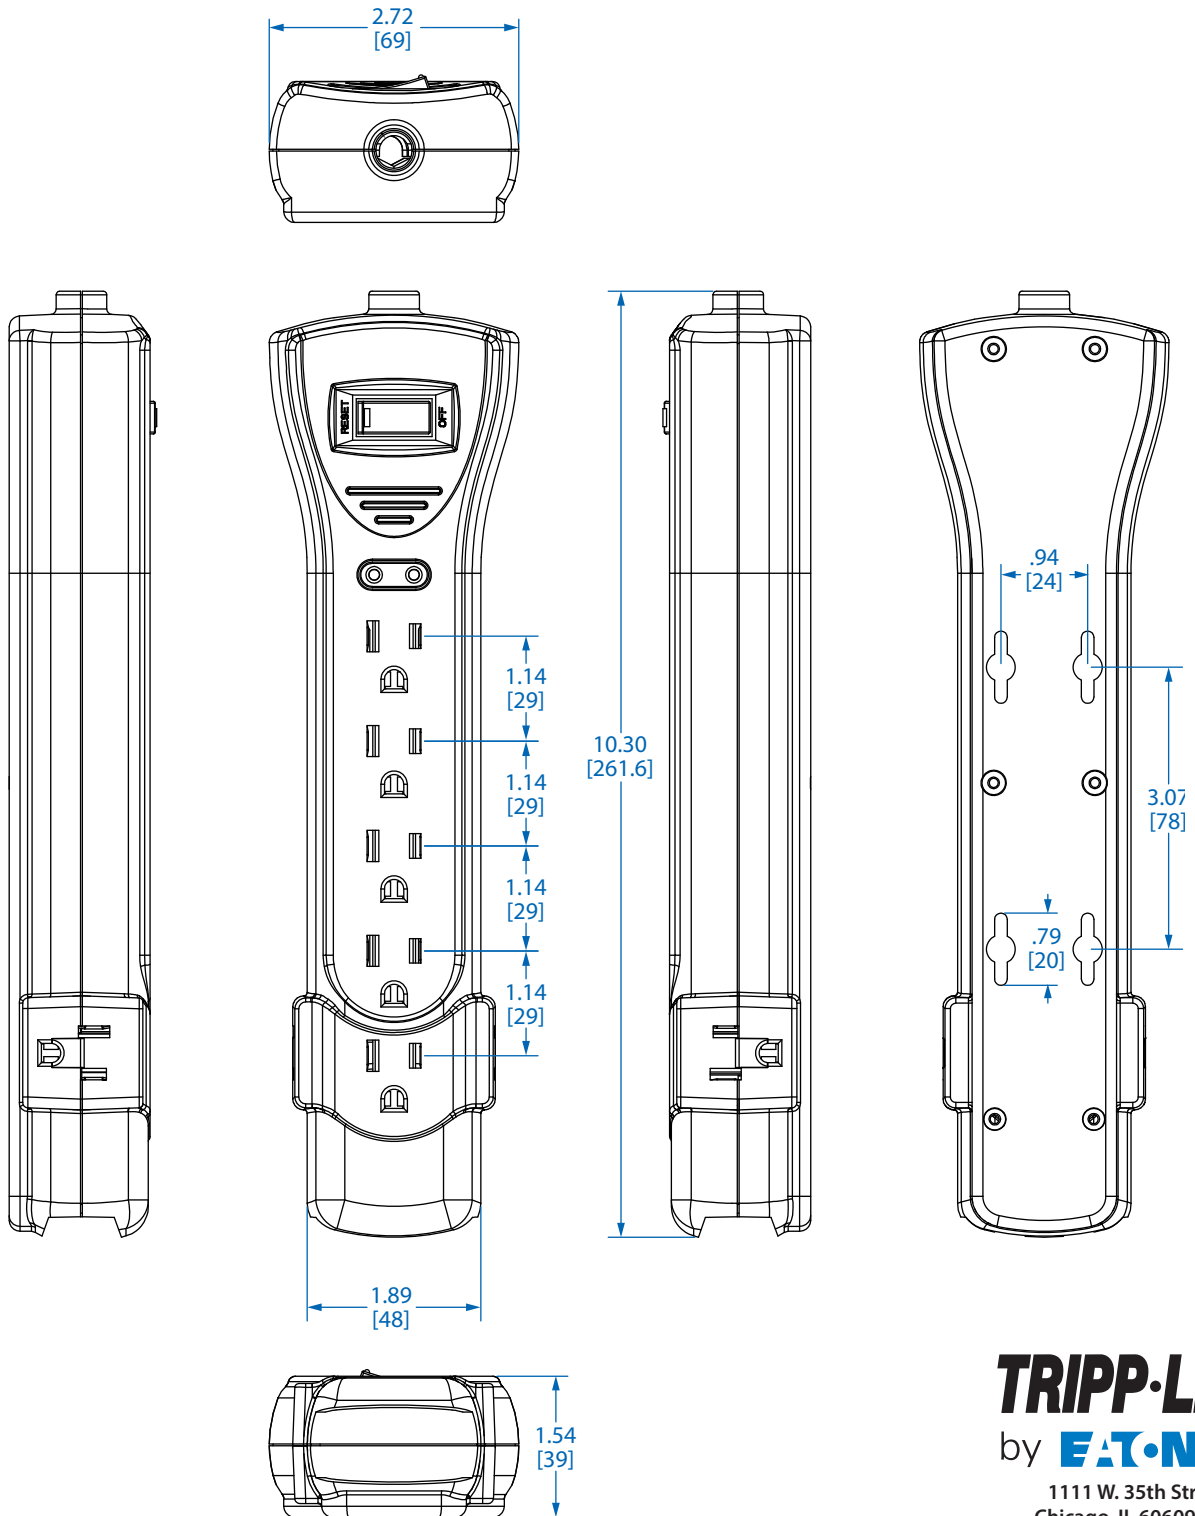

MODELS:

SUPER7, SUPER7B & SUPER725B

Protect It!® 7-Outlet Surge Protector

Dimensions: inches [mm]

We have a policy of continuous improvement. Specifications are subject to change without notice. Photos and illustrations may differ slightly from actual products.