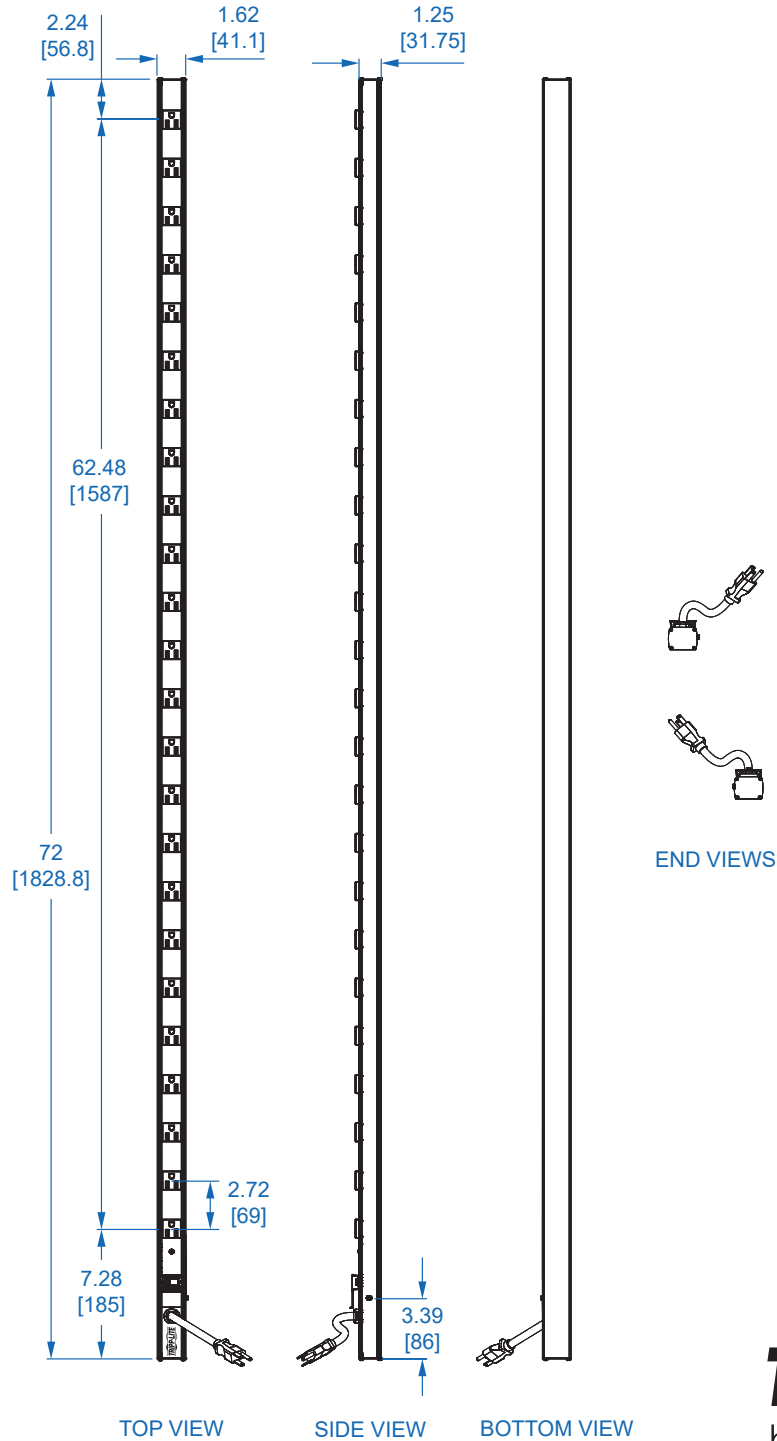

MODEL:

SS7619-15

24-Outlet Industrial Surge Protector

Dimensions: INCHES [mm]

We have a policy of continuous improvement. Specifications are subject to change without notice. Photos and illustrations may differ slightly from actual products.