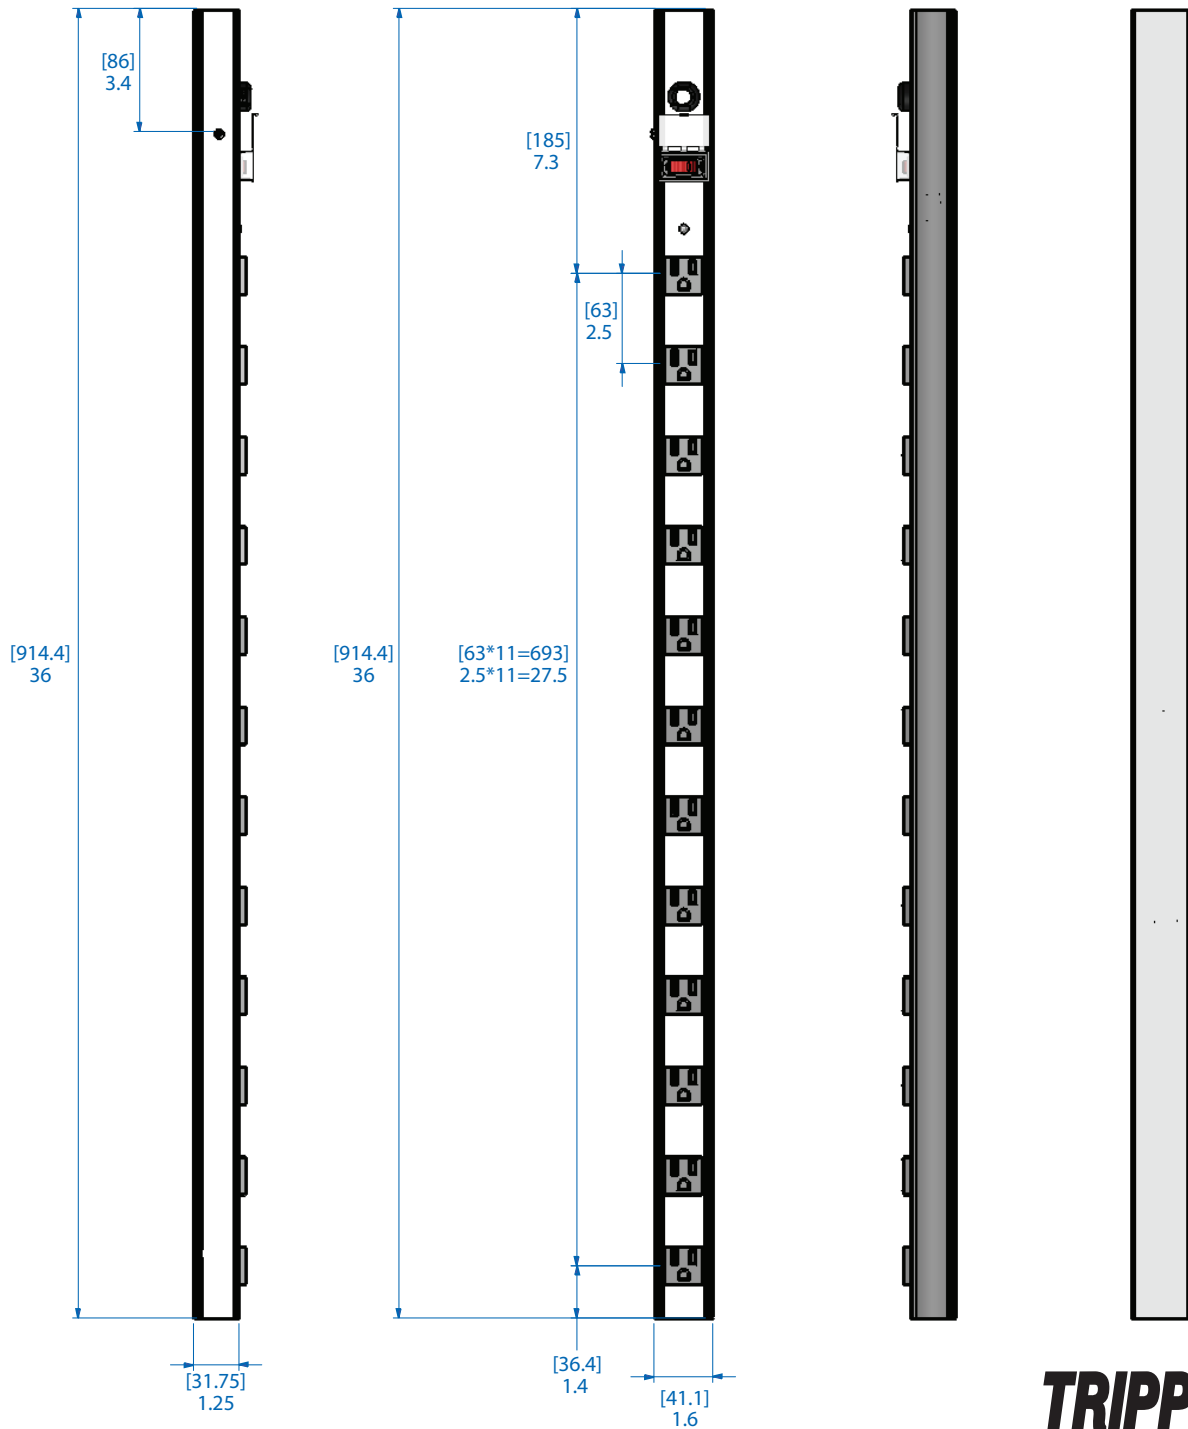

MODELS:

SS3612

12-Outlet Power Strip with Surge Protection

Dimensions: [mm] inches

We have a policy of continuous improvement. Specifications are subject to change without notice. Photos and illustrations may differ slightly from actual products.