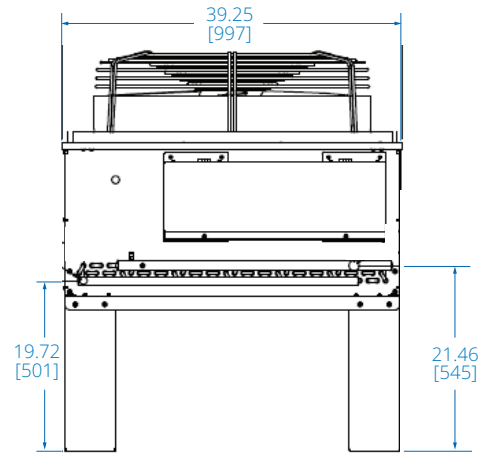

*Weight without the cooler.

**Size and weight values do not include the outdoor condenser.

Powering Business Worldwide

IT Rack Enclosure SRP-R-C25

Dimensions: INCHES [mm]

Cooling Enclosure SRP-R-C25

Dimensions: INCHES [mm]

Cooling Unit SRP-R-C25

Dimensions: INCHES [mm]

Outdoor Condenser Unit SRP-R-C25

FRONT VIEW

SIDE VIEW

TOP VIEW

BOTTOM VIEW

CLEARANCE REQUIREMENTS

Dimensions: INCHES [mm]

Assembled Unit SRP-R-C25

TOP VIEW

FRONT VIEW

SIDE VIEW

BACK VIEW

Dimensions: INCHES [mm]

Learn more at
[TrippLite.Eaton.com/ModularDataCenter](https://www.commodatacenter.com/ModularDataCenter)