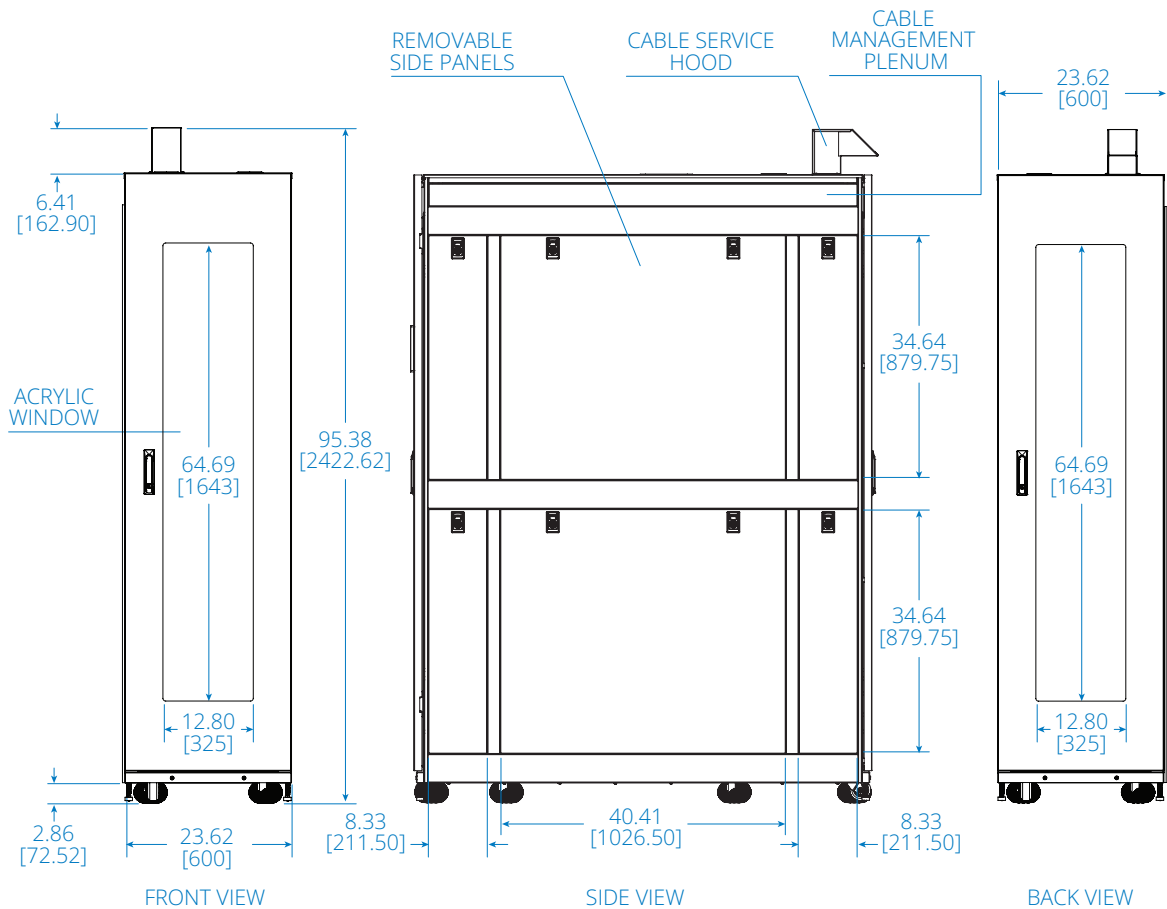

SmartRack® Modular Data Center SRP-R-C25

1 IT Rack Enclosure + 1 Cooling Enclosure + 1 25 kW Cooling Unit

- A** Cooling System with Enclosure and Outdoor Condenser (Not Shown)
- B** 7" Touchscreen Cooling Display
- C** Refrigerant Tubes Entry (Top or Bottom Entry)
- D** IT Rack Enclosure with Clear Acrylic Window
- E** Adjustable Cable Service Hood with 4 Cable Entry Hole Options
- F** Cable Management Plenum
- G** Locking, Removable Side Panels
- H** Locking Handle (Security Lock Options Available)
- I** Casters and Leveling Feet

*Weight without the cooler.

**Size and weight values do not include the outdoor condenser.

Powering Business Worldwide

IT Rack Enclosure SRP-R-C25

Dimensions: INCHES [mm]

Cooling Enclosure SRP-R-C25

Dimensions: INCHES [mm]

Cooling Unit SRP-R-C25

Dimensions: INCHES [mm]

Outdoor Condenser Unit SRP-R-C25

FRONT VIEW

SIDE VIEW

TOP VIEW

BOTTOM VIEW

CLEARANCE REQUIREMENTS

Dimensions: INCHES [mm]

Assembled Unit SRP-R-C25

TOP VIEW

FRONT VIEW

SIDE VIEW

BACK VIEW

Dimensions: INCHES [mm]

Learn more at
[TrippLite.Eaton.com/ModularDataCenter](https://www.commodatacenter.com/ModularDataCenter)