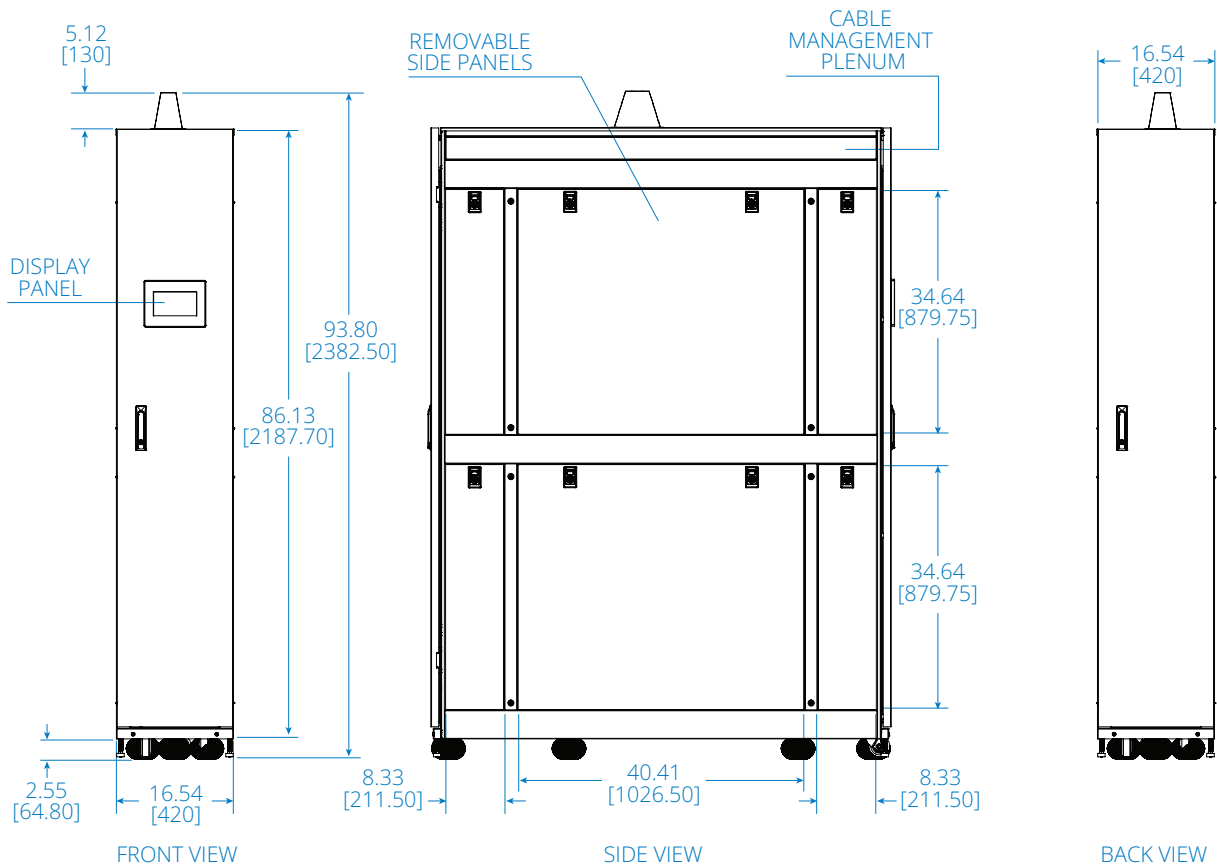

SPECIFICATIONS

Configuration Type	Single-Rack
44U IT Rack Enclosure Qty.	1
Individual IT Rack Enclosure Size [H x W x D]	95 x 23.6 x 64.9 in. / 2415 x 600 x 1648 mm
Individual IT Rack Enclosure Weight [H x W x D]	570 lb. / 259 kg
Cooling System (kW) with Enclosure Qty.	1 (25 kW)
Individual Cooling Enclosure Size [H x W x D]	95 x 16.5 x 64.9 in. / 2415 x 420 x 1648 mm
Individual Cooling Enclosure Weight*	440 lb. / 200 kg
Cooling System Size** [H x W x D]	78.7 x 11.8 x 43.3 in. / 2000 x 300 x 1100 mm
Cooling System Weight**	437 lb. / 198 kg
Overall Size	95 x 40.4 x 64.9 in. / 2415 x 1026 x 1648 mm
Overall Weight with Cooling System	1447 lb. / 656 kg

*Weight without the cooler.

**Size and weight values do not include the outdoor condenser.

Powering Business Worldwide

IT Rack Enclosure SRP-R-C25

Dimensions: INCHES [mm]

Cooling Enclosure SRP-R-C25

Dimensions: INCHES [mm]

Cooling Unit SRP-R-C25

Dimensions: INCHES [mm]

Outdoor Condenser Unit SRP-R-C25

FRONT VIEW

SIDE VIEW

TOP VIEW

BOTTOM VIEW

CLEARANCE REQUIREMENTS

Dimensions: INCHES [mm]

Assembled Unit SRP-R-C25

TOP VIEW

FRONT VIEW

SIDE VIEW

BACK VIEW

Dimensions: INCHES [mm]

Learn more at
[TrippLite.Eaton.com/ModularDataCenter](https://www.commodatacenter.com/ModularDataCenter)