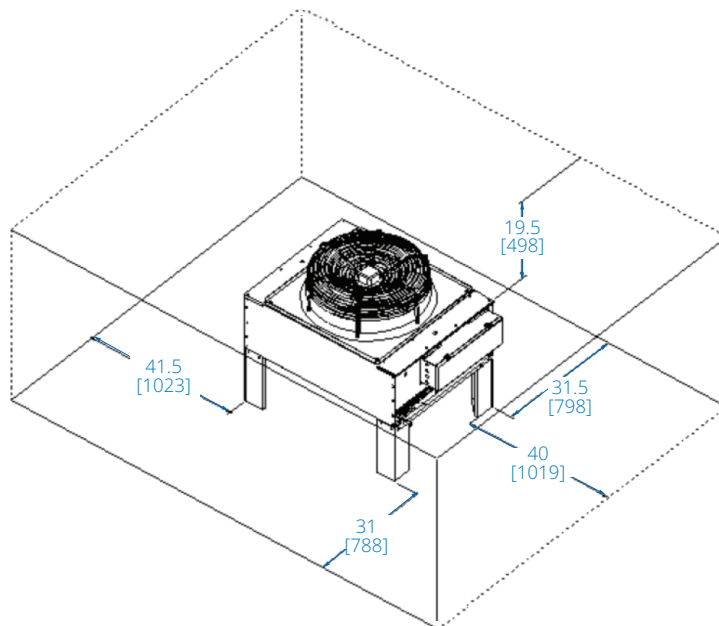

*Weight without the cooler.

**Size and weight values do not include the outdoor condenser.

Powering Business Worldwide

IT Rack Enclosure SRP-R-C25

Dimensions: INCHES [mm]

Cooling Enclosure SRP-R-C25

Dimensions: INCHES [mm]

Cooling Unit SRP-R-C25

Dimensions: INCHES [mm]

Outdoor Condenser Unit SRP-R-C25

FRONT VIEW

SIDE VIEW

TOP VIEW

BOTTOM VIEW

CLEARANCE REQUIREMENTS

Dimensions: INCHES [mm]

Assembled Unit SRP-R-C25

TOP VIEW

FRONT VIEW

SIDE VIEW

BACK VIEW

Dimensions: INCHES [mm]

Learn more at
[TrippLite.Eaton.com/ModularDataCenter](https://www.commodatacenter.com/ModularDataCenter)