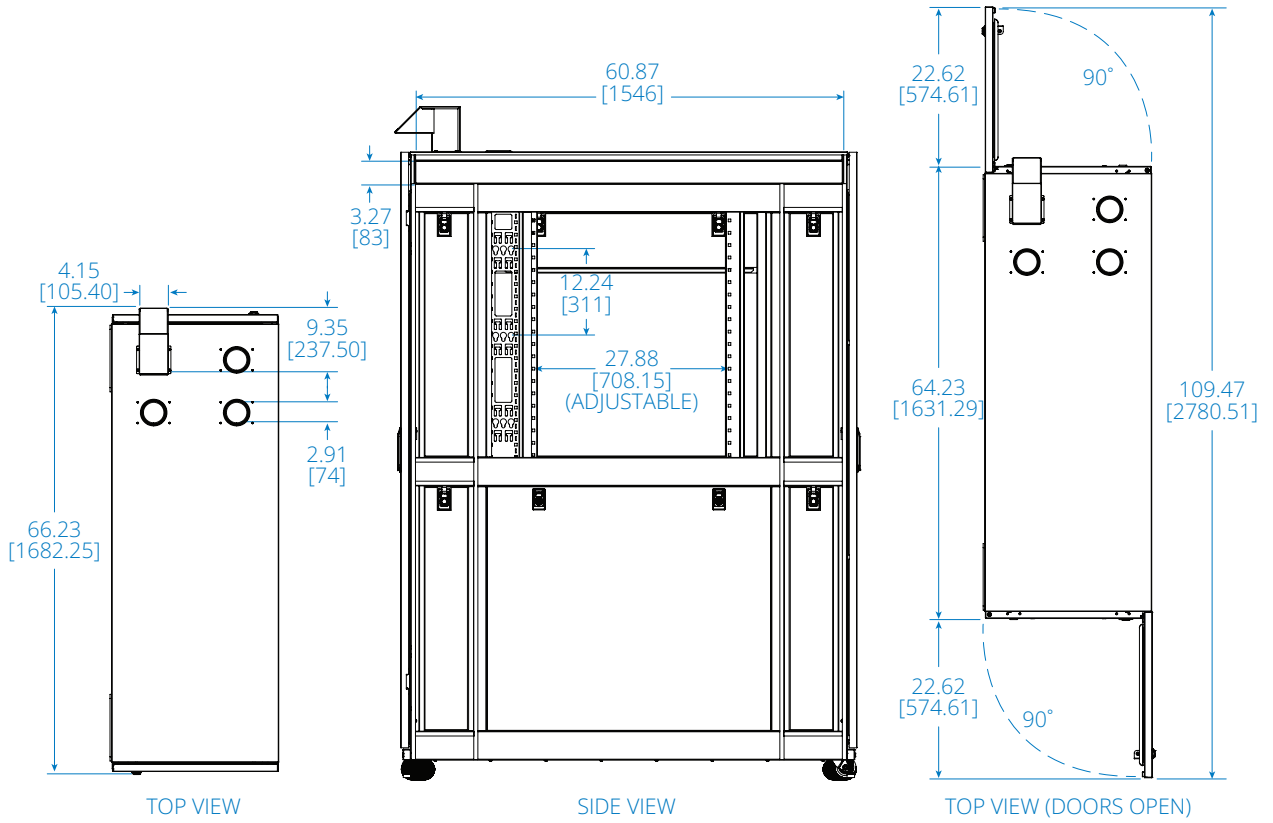

SmartRack® Modular Data Center SRP-R-C25

1 IT Rack Enclosure + 1 Cooling Enclosure + 1 25 kW Cooling Unit

- A** Cooling System with Enclosure and Outdoor Condenser (Not Shown)
- B** 7" Touchscreen Cooling Display
- C** Refrigerant Tubes Entry (Top or Bottom Entry)
- D** IT Rack Enclosure with Clear Acrylic Window
- E** Adjustable Cable Service Hood with 4 Cable Entry Hole Options
- F** Cable Management Plenum
- G** Locking, Removable Side Panels
- H** Locking Handle (Security Lock Options Available)
- I** Casters and Leveling Feet

*Weight without the cooler.

**Size and weight values do not include the outdoor condenser.

Powering Business Worldwide

IT Rack Enclosure SRP-R-C25

Dimensions: INCHES [mm]

Cooling Enclosure SRP-R-C25

Dimensions: INCHES [mm]

Cooling Unit SRP-R-C25

Dimensions: INCHES [mm]

Outdoor Condenser Unit SRP-R-C25

FRONT VIEW

SIDE VIEW

TOP VIEW

BOTTOM VIEW

CLEARANCE REQUIREMENTS

Dimensions: INCHES [mm]

Assembled Unit SRP-R-C25

TOP VIEW

FRONT VIEW

SIDE VIEW

BACK VIEW

Dimensions: INCHES [mm]

Learn more at
[TrippLite.Eaton.com/ModularDataCenter](https://www.commodatacenter.com/ModularDataCenter)