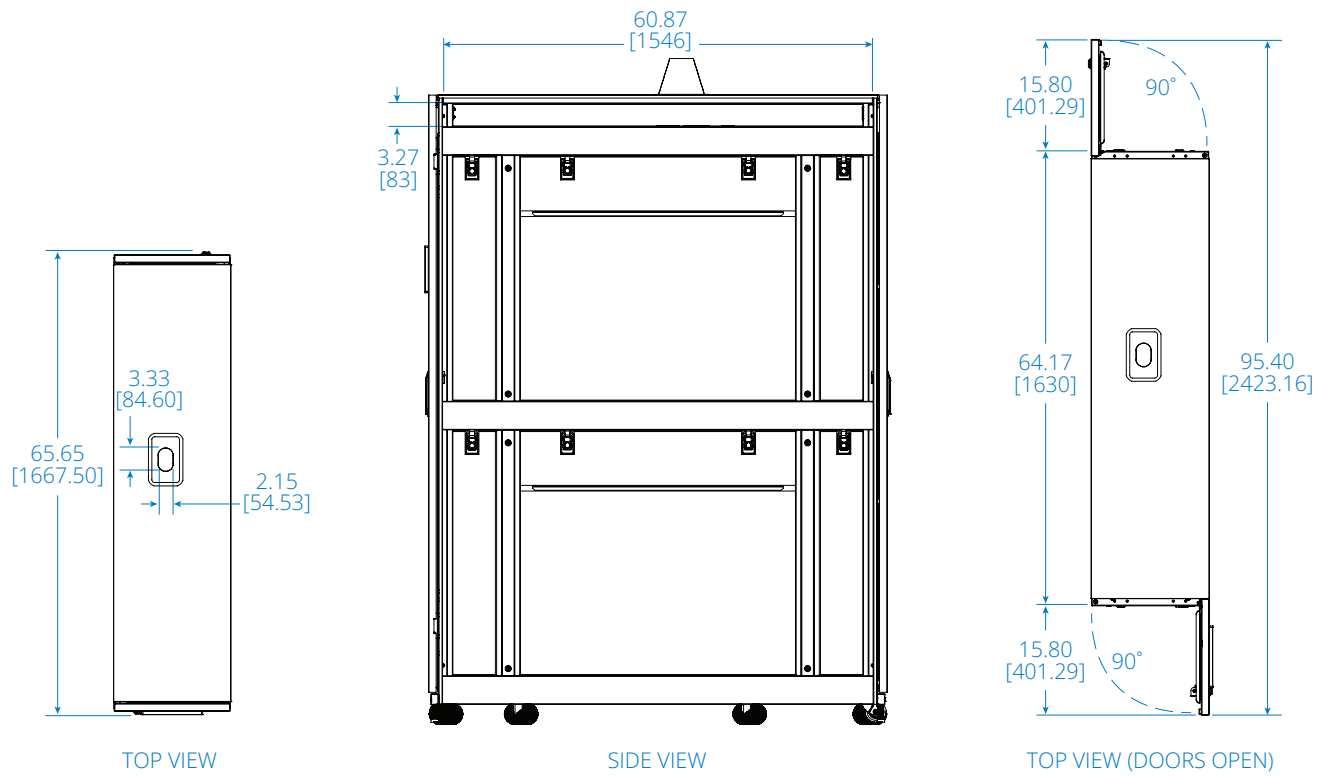

SPECIFICATIONS

Configuration Type	Single-Rack
44U IT Rack Enclosure Qty.	1
Individual IT Rack Enclosure Size [H x W x D]	95 x 23.6 x 64.9 in. / 2415 x 600 x 1648 mm
Individual IT Rack Enclosure Weight [H x W x D]	570 lb. / 259 kg
Cooling System (kW) with Enclosure Qty.	1 (25 kW)
Individual Cooling Enclosure Size [H x W x D]	95 x 16.5 x 64.9 in. / 2415 x 420 x 1648 mm
Individual Cooling Enclosure Weight*	440 lb. / 200 kg
Cooling System Size** [H x W x D]	78.7 x 11.8 x 43.3 in. / 2000 x 300 x 1100 mm
Cooling System Weight**	437 lb. / 198 kg
Overall Size	95 x 40.4 x 64.9 in. / 2415 x 1026 x 1648 mm
Overall Weight with Cooling System	1447 lb. / 656 kg

*Weight without the cooler.

**Size and weight values do not include the outdoor condenser.

Powering Business Worldwide

IT Rack Enclosure SRP-R-C25

Dimensions: INCHES [mm]

Cooling Enclosure SRP-R-C25

Dimensions: INCHES [mm]

Cooling Unit SRP-R-C25

Dimensions: INCHES [mm]

Outdoor Condenser Unit SRP-R-C25

FRONT VIEW

SIDE VIEW

TOP VIEW

BOTTOM VIEW

CLEARANCE REQUIREMENTS

Dimensions: INCHES [mm]

Assembled Unit SRP-R-C25

TOP VIEW

FRONT VIEW

SIDE VIEW

BACK VIEW

Dimensions: INCHES [mm]

Learn more at
[TrippLite.Eaton.com/ModularDataCenter](https://www.commodatacenter.com/ModularDataCenter)