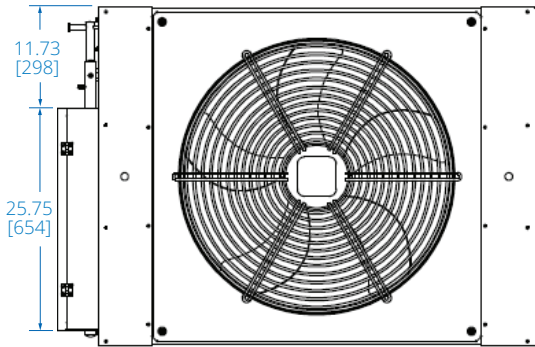

*Weight without the cooler.

**Size and weight values do not include the outdoor condenser.

Powering Business Worldwide

IT Rack Enclosure SRP-R-C25

Dimensions: INCHES [mm]

Cooling Enclosure SRP-R-C25

Dimensions: INCHES [mm]

Cooling Unit SRP-R-C25

Dimensions: INCHES [mm]

Outdoor Condenser Unit SRP-R-C25

FRONT VIEW

SIDE VIEW

TOP VIEW

BOTTOM VIEW

CLEARANCE REQUIREMENTS

Dimensions: INCHES [mm]

Assembled Unit SRP-R-C25

TOP VIEW

FRONT VIEW

SIDE VIEW

BACK VIEW

Dimensions: INCHES [mm]

Learn more at
[TrippLite.Eaton.com/ModularDataCenter](https://www.commodatacenter.com/ModularDataCenter)