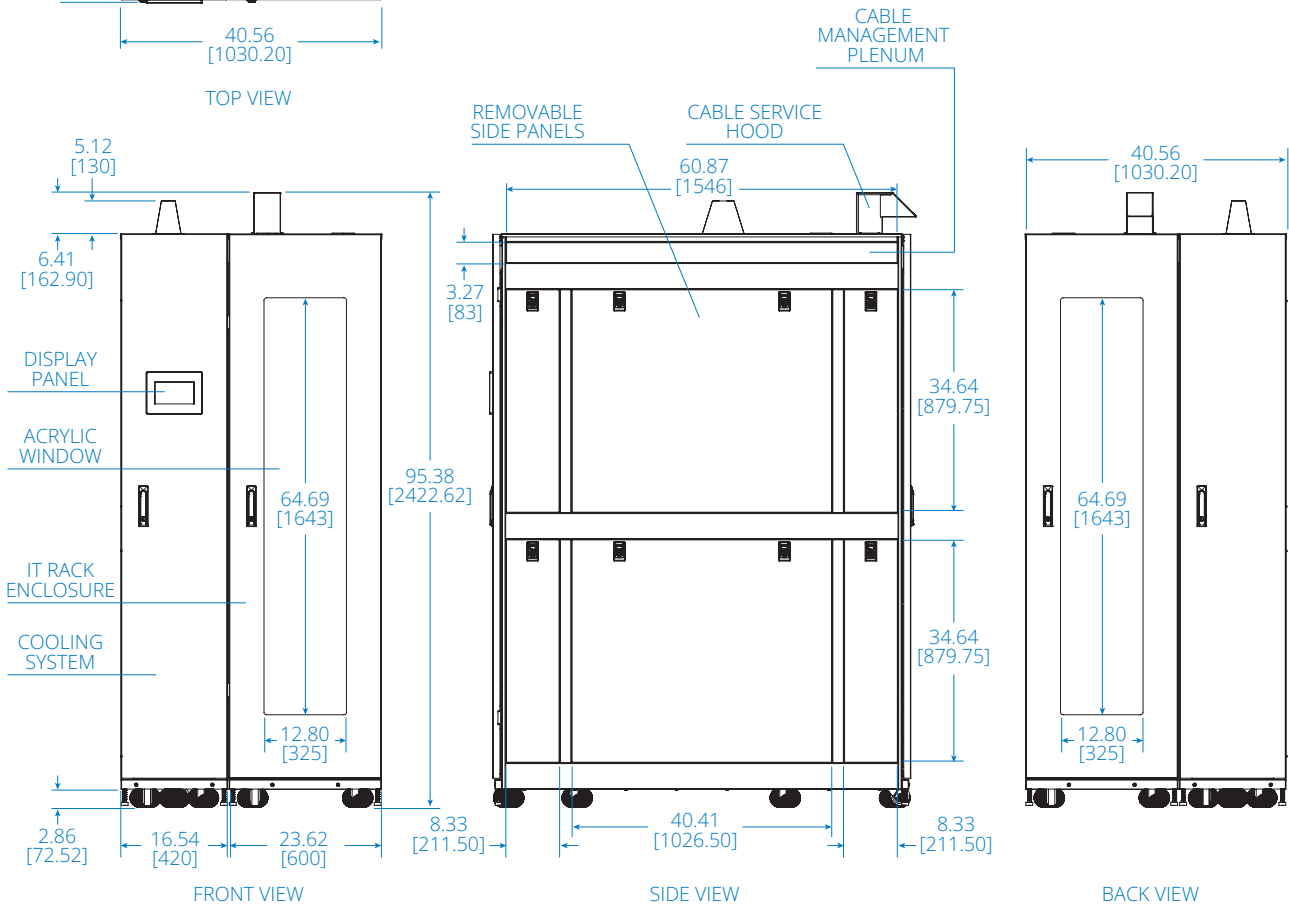

*Weight without the cooler.

**Size and weight values do not include the outdoor condenser.

Powering Business Worldwide

IT Rack Enclosure SRP-R-C25

Dimensions: INCHES [mm]

Cooling Enclosure SRP-R-C25

Dimensions: INCHES [mm]

Cooling Unit SRP-R-C25

Dimensions: INCHES [mm]

Outdoor Condenser Unit SRP-R-C25

FRONT VIEW

SIDE VIEW

TOP VIEW

BOTTOM VIEW

CLEARANCE REQUIREMENTS

Dimensions: INCHES [mm]

Assembled Unit SRP-R-C25

TOP VIEW

FRONT VIEW

SIDE VIEW

BACK VIEW

Dimensions: INCHES [mm]

Learn more at
[TrippLite.Eaton.com/ModularDataCenter](https://www.commodatacenter.com/ModularDataCenter)