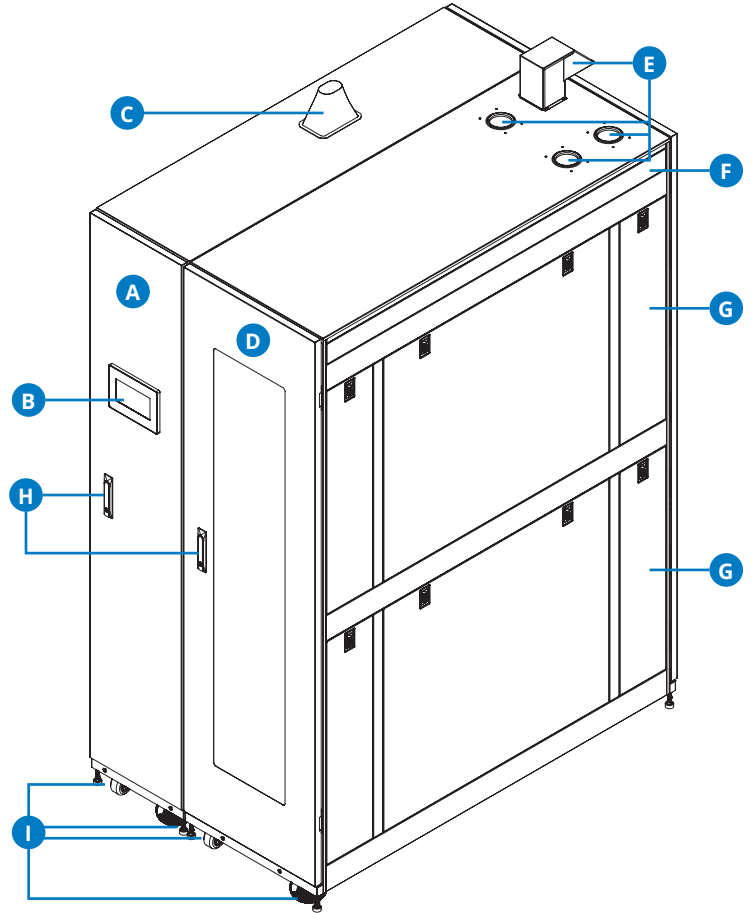

SmartRack® Modular Data Center SRP-R-C25

1 IT Rack Enclosure + 1 Cooling Enclosure + 1 25 kW Cooling Unit

- A** Cooling System with Enclosure and Outdoor Condenser (Not Shown)
- B** 7" Touchscreen Cooling Display
- C** Refrigerant Tubes Entry (Top or Bottom Entry)
- D** IT Rack Enclosure with Clear Acrylic Window
- E** Adjustable Cable Service Hood with 4 Cable Entry Hole Options
- F** Cable Management Plenum
- G** Locking, Removable Side Panels
- H** Locking Handle (Security Lock Options Available)
- I** Casters and Leveling Feet

*Weight without the cooler.

**Size and weight values do not include the outdoor condenser.

Powering Business Worldwide

IT Rack Enclosure SRP-R-C25

Dimensions: INCHES [mm]

Cooling Enclosure SRP-R-C25

Dimensions: INCHES [mm]

Cooling Unit SRP-R-C25

Dimensions: INCHES [mm]

Outdoor Condenser Unit SRP-R-C25

FRONT VIEW

SIDE VIEW

TOP VIEW

BOTTOM VIEW

CLEARANCE REQUIREMENTS

Dimensions: INCHES [mm]

Assembled Unit SRP-R-C25

TOP VIEW

FRONT VIEW

SIDE VIEW

BACK VIEW

Dimensions: INCHES [mm]

Learn more at
[TrippLite.Eaton.com/ModularDataCenter](https://www.commodatacenter.com/ModularDataCenter)