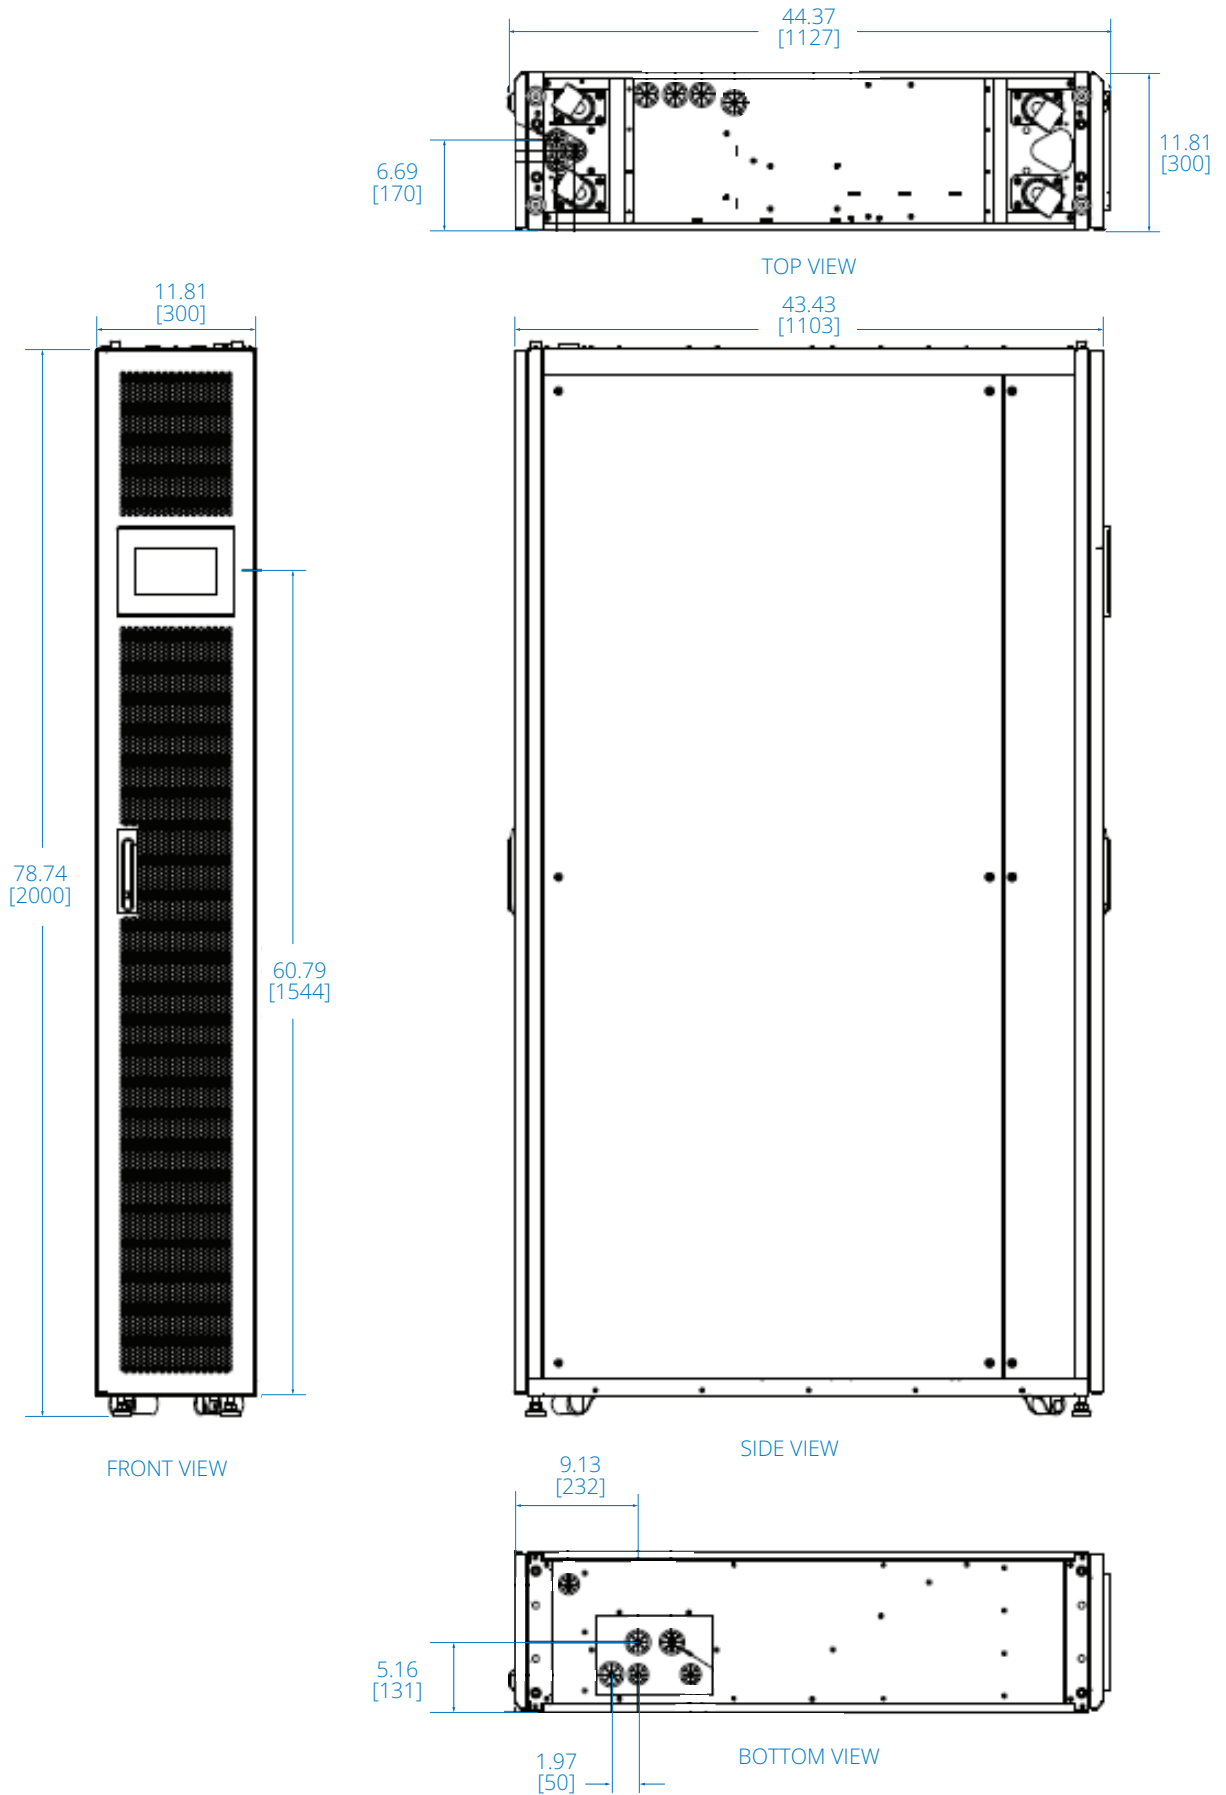

SmartRack® Modular Data Center SRP-R-C25

1 IT Rack Enclosure + 1 Cooling Enclosure + 1 25 kW Cooling Unit

- A** Cooling System with Enclosure and Outdoor Condenser (Not Shown)
- B** 7" Touchscreen Cooling Display
- C** Refrigerant Tubes Entry (Top or Bottom Entry)
- D** IT Rack Enclosure with Clear Acrylic Window
- E** Adjustable Cable Service Hood with 4 Cable Entry Hole Options
- F** Cable Management Plenum
- G** Locking, Removable Side Panels
- H** Locking Handle (Security Lock Options Available)
- I** Casters and Leveling Feet

*Weight without the cooler.

**Size and weight values do not include the outdoor condenser.

Powering Business Worldwide

IT Rack Enclosure SRP-R-C25

Dimensions: INCHES [mm]

Cooling Enclosure SRP-R-C25

Dimensions: INCHES [mm]

Cooling Unit SRP-R-C25

Dimensions: INCHES [mm]

Outdoor Condenser Unit SRP-R-C25

FRONT VIEW

SIDE VIEW

TOP VIEW

BOTTOM VIEW

CLEARANCE REQUIREMENTS

Dimensions: INCHES [mm]

Assembled Unit SRP-R-C25

TOP VIEW

FRONT VIEW

SIDE VIEW

BACK VIEW

Dimensions: INCHES [mm]

Learn more at
[TrippLite.Eaton.com/ModularDataCenter](https://www.commodatacenter.com/ModularDataCenter)