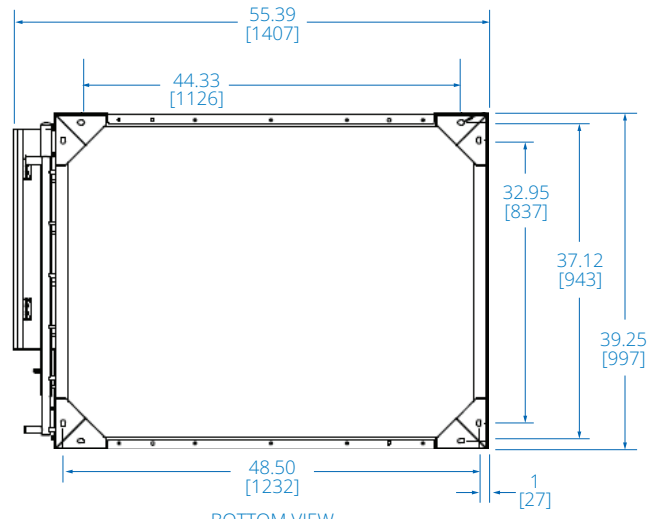

SPECIFICATIONS

Configuration Type	Single-Rack
44U IT Rack Enclosure Qty.	1
Individual IT Rack Enclosure Size [H x W x D]	95 x 23.6 x 64.9 in. / 2415 x 600 x 1648 mm
Individual IT Rack Enclosure Weight [H x W x D]	570 lb. / 259 kg
Cooling System (kW) with Enclosure Qty.	1 (25 kW)
Individual Cooling Enclosure Size [H x W x D]	95 x 16.5 x 64.9 in. / 2415 x 420 x 1648 mm
Individual Cooling Enclosure Weight*	440 lb. / 200 kg
Cooling System Size** [H x W x D]	78.7 x 11.8 x 43.3 in. / 2000 x 300 x 1100 mm
Cooling System Weight**	437 lb. / 198 kg
Overall Size	95 x 40.4 x 64.9 in. / 2415 x 1026 x 1648 mm
Overall Weight with Cooling System	1447 lb. / 656 kg

*Weight without the cooler.

**Size and weight values do not include the outdoor condenser.

Powering Business Worldwide

IT Rack Enclosure SRP-R-C25

Dimensions: INCHES [mm]

Cooling Enclosure SRP-R-C25

Dimensions: INCHES [mm]

Cooling Unit SRP-R-C25

Dimensions: INCHES [mm]

Outdoor Condenser Unit SRP-R-C25

FRONT VIEW

SIDE VIEW

TOP VIEW

BOTTOM VIEW

CLEARANCE REQUIREMENTS

Dimensions: INCHES [mm]

Assembled Unit SRP-R-C25

TOP VIEW

FRONT VIEW

SIDE VIEW

BACK VIEW

Dimensions: INCHES [mm]

Learn more at
[TrippLite.Eaton.com/ModularDataCenter](https://www.commodatacenter.com/ModularDataCenter)