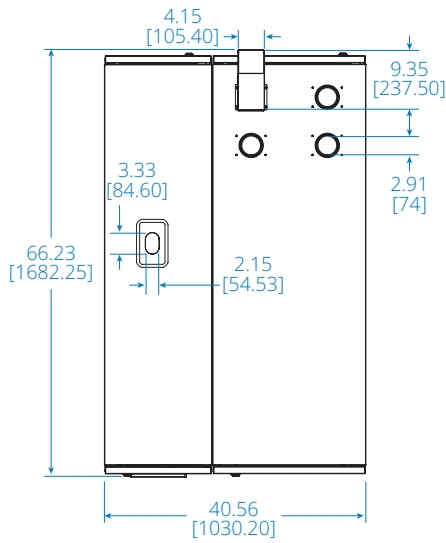

SPECIFICATIONS

Configuration Type	Single-Rack
44U IT Rack Enclosure Qty.	1
Individual IT Rack Enclosure Size [H x W x D]	95 x 23.6 x 64.9 in. / 2415 x 600 x 1648 mm
Individual IT Rack Enclosure Weight [H x W x D]	570 lb. / 259 kg
Cooling System (kW) with Enclosure Qty.	1 (25 kW)
Individual Cooling Enclosure Size [H x W x D]	95 x 16.5 x 64.9 in. / 2415 x 420 x 1648 mm
Individual Cooling Enclosure Weight*	440 lb. / 200 kg
Cooling System Size** [H x W x D]	78.7 x 11.8 x 43.3 in. / 2000 x 300 x 1100 mm
Cooling System Weight**	437 lb. / 198 kg
Overall Size	95 x 40.4 x 64.9 in. / 2415 x 1026 x 1648 mm
Overall Weight with Cooling System	1447 lb. / 656 kg

*Weight without the cooler.

**Size and weight values do not include the outdoor condenser.

Powering Business Worldwide

IT Rack Enclosure SRP-R-C25

Dimensions: INCHES [mm]

Cooling Enclosure SRP-R-C25

Dimensions: INCHES [mm]

Cooling Unit SRP-R-C25

Dimensions: INCHES [mm]

Outdoor Condenser Unit SRP-R-C25

FRONT VIEW

SIDE VIEW

TOP VIEW

BOTTOM VIEW

CLEARANCE REQUIREMENTS

Dimensions: INCHES [mm]

Assembled Unit SRP-R-C25

TOP VIEW

FRONT VIEW

SIDE VIEW

BACK VIEW

Dimensions: INCHES [mm]

Learn more at
[TrippLite.Eaton.com/ModularDataCenter](https://www.commodatacenter.com/ModularDataCenter)