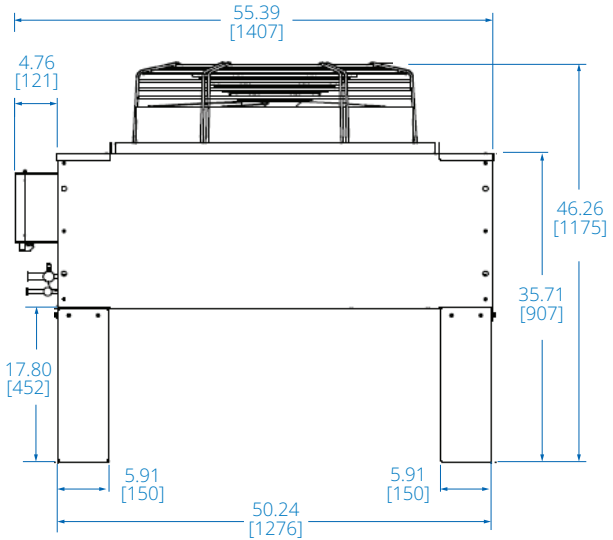

SPECIFICATIONS

Configuration Type	Single-Rack
44U IT Rack Enclosure Qty.	1
Individual IT Rack Enclosure Size [H x W x D]	95 x 23.6 x 64.9 in. / 2415 x 600 x 1648 mm
Individual IT Rack Enclosure Weight [H x W x D]	570 lb. / 259 kg
Cooling System (kW) with Enclosure Qty.	1 (25 kW)
Individual Cooling Enclosure Size [H x W x D]	95 x 16.5 x 64.9 in. / 2415 x 420 x 1648 mm
Individual Cooling Enclosure Weight*	440 lb. / 200 kg
Cooling System Size** [H x W x D]	78.7 x 11.8 x 43.3 in. / 2000 x 300 x 1100 mm
Cooling System Weight**	437 lb. / 198 kg
Overall Size	95 x 40.4 x 64.9 in. / 2415 x 1026 x 1648 mm
Overall Weight with Cooling System	1447 lb. / 656 kg

*Weight without the cooler.

**Size and weight values do not include the outdoor condenser.

Powering Business Worldwide

IT Rack Enclosure SRP-R-C25

Dimensions: INCHES [mm]

Cooling Enclosure SRP-R-C25

Dimensions: INCHES [mm]

Cooling Unit SRP-R-C25

Dimensions: INCHES [mm]

Outdoor Condenser Unit SRP-R-C25

FRONT VIEW

SIDE VIEW

TOP VIEW

BOTTOM VIEW

CLEARANCE REQUIREMENTS

Dimensions: INCHES [mm]

Assembled Unit SRP-R-C25

TOP VIEW

FRONT VIEW

SIDE VIEW

BACK VIEW

Dimensions: INCHES [mm]

Learn more at
[TrippLite.Eaton.com/ModularDataCenter](https://www.commodatacenter.com/ModularDataCenter)