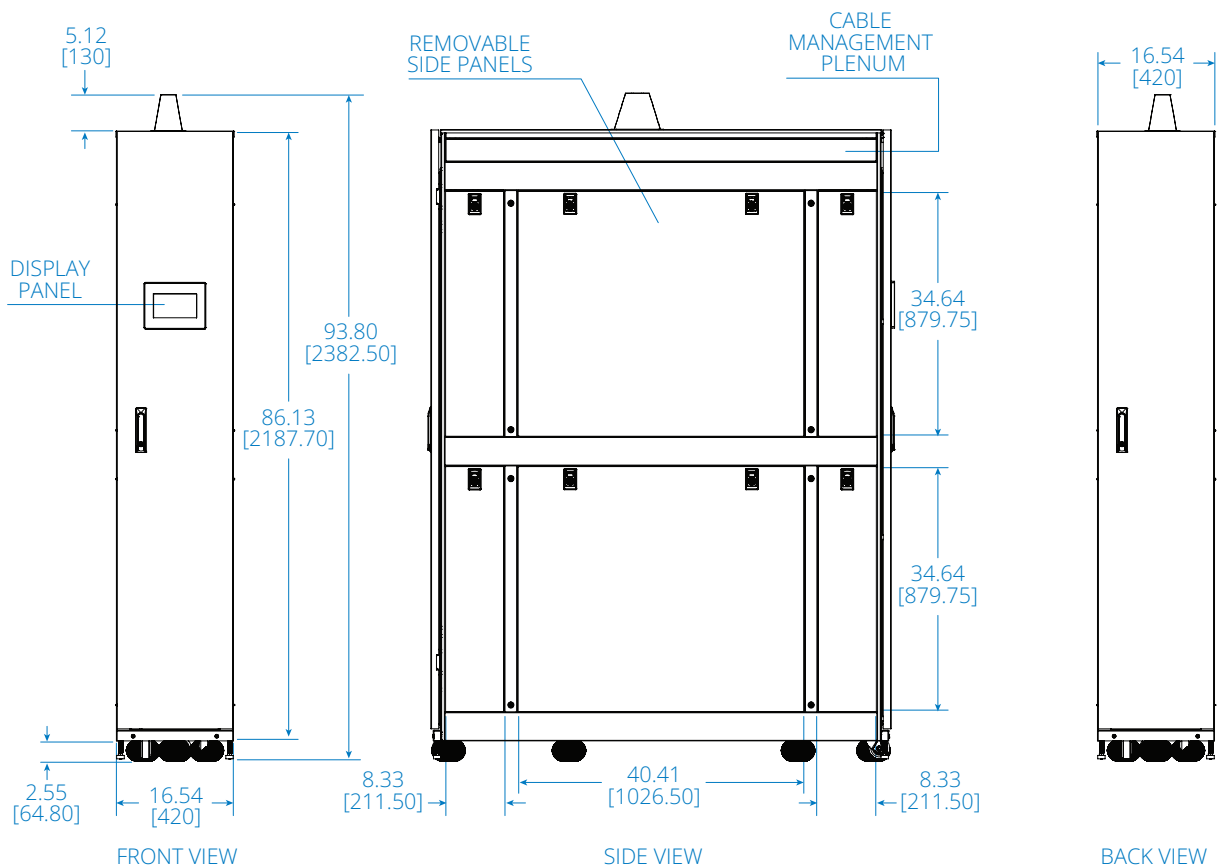

## SPECIFICATIONS

<b>Configuration Type</b>	Four-Rack
<b>44U IT Rack Enclosure Qty.</b>	4
Individual IT Rack Enclosure Size [H x W x D]	95 x 23.6 x 64.9 in. / 2415 x 600 x 1648 mm
Individual IT Rack Enclosure Weight	570 lb. / 259 kg
<b>Cooling System (kW) with Enclosure Qty.</b>	3 (12 kW)
Individual Cooling Enclosure Size [H x W x D]	95 x 16.5 x 64.9 in. / 2415 x 420 x 1648 mm
Individual Cooling Enclosure Weight*	440 lb. / 200 kg
Cooling System Size**	78.7 x 11.8 x 43.3 in. / 2000 x 300 x 1100 mm
Cooling System Weight**	397 lb. / 180 kg
<b>Medium Service Enclosure Qty.</b>	1
Medium Service Enclosure Size [H x W x D]	95 x 31.5 x 64.9 in. / 2415 x 800 x 1648 mm
Medium Service Enclosure Weight	736 lb. / 334 kg
<b>Overall Size [H x W x D]</b>	95 x 177.4 x 64.9 in. / 2415 x 4506 x 1648 mm
<b>Overall Weight with Cooling System</b>	5527 lb. / 2507 kg

# IT Rack Enclosure SRP-4R-3C12-M

Dimensions: INCHES [mm]

# Cooling Enclosure SRP-4R-3C12-M

Dimensions: INCHES [mm]

# Cooling Unit SRP-4R-3C12-M

Dimensions: INCHES [mm]