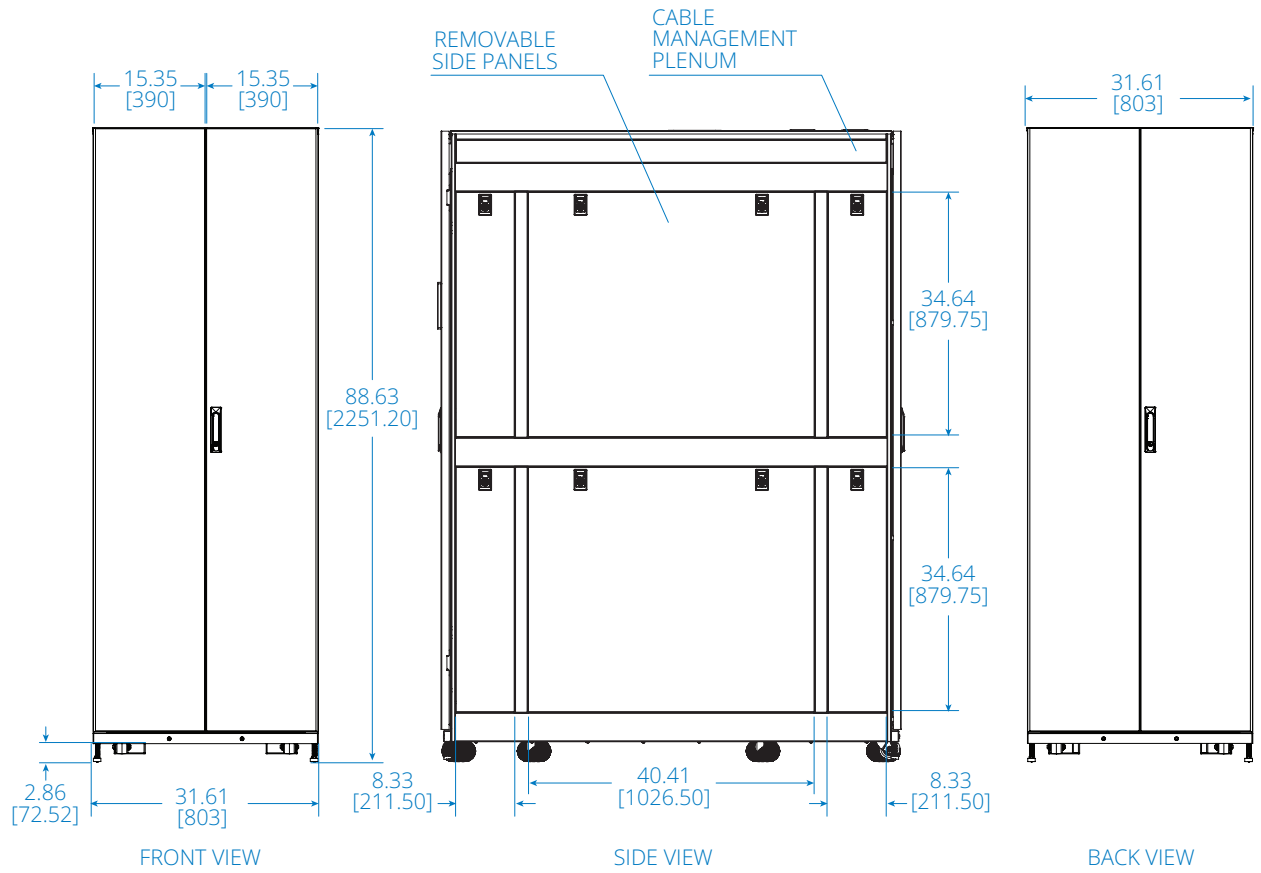

# Cooling Unit SRP-4R-3C12-M

Dimensions: INCHES [mm]

# Outdoor Condenser Unit SRP-4R-3C12-M

SIDE VIEW

FRONT VIEW

CLEARANCE REQUIREMENTS

Dimensions: INCHES [mm]

# Service Enclosure SRP-4R-3C12-M

Dimensions: INCHES [mm]