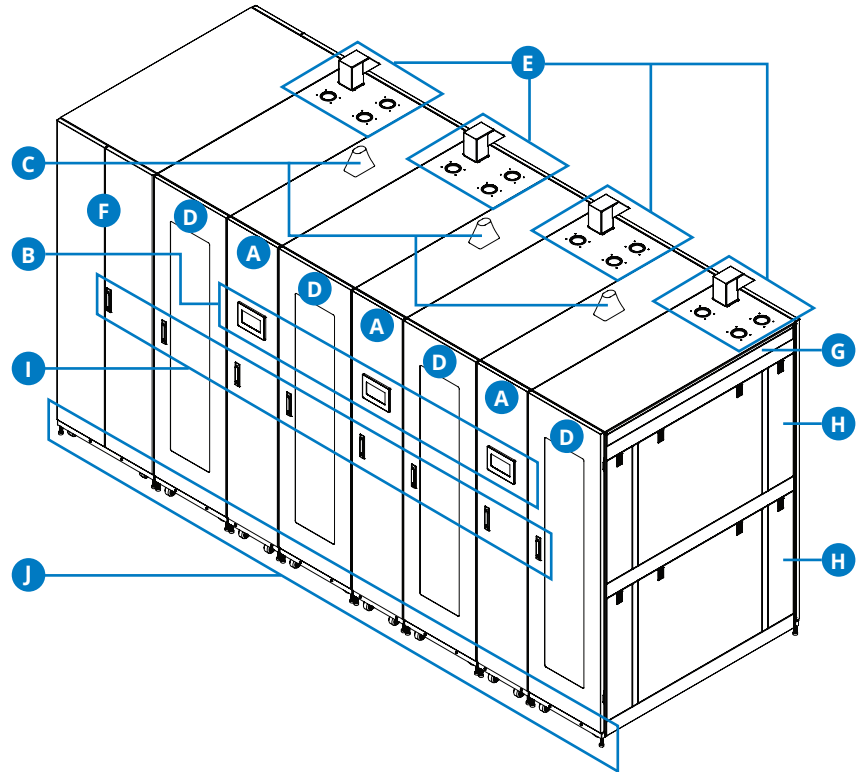

# SmartRack® Modular Data Center SRP-4R-3C12-M

4 IT Rack Enclosures + 3 Cooling Enclosures + 3 12 kW Cooling Units + 1 Service Enclosure

- A** Cooling System with Enclosure and Outdoor Condenser (Not Shown)
- B** 7" Touchscreen Cooling Display
- C** Refrigerant Tubes Entry (Top or Bottom Entry)
- D** IT Rack Enclosure with Clear Acrylic Window
- E** Adjustable Cable Service Hood with 4 Cable Entry Hole Options
- F** Customizable Service Enclosure with Vented Door
- G** Cable Management Plenum
- H** Locking, Removable Side Panels
- I** Locking Handle (Security Lock Options Available)
- J** Casters and Leveling Feet

## SPECIFICATIONS

<b>Configuration Type</b>	Four-Rack
<b>44U IT Rack Enclosure Qty.</b>	4
Individual IT Rack Enclosure Size [H x W x D]	95 x 23.6 x 64.9 in. / 2415 x 600 x 1648 mm
Individual IT Rack Enclosure Weight	570 lb. / 259 kg
<b>Cooling System (kW) with Enclosure Qty.</b>	3 (12 kW)
Individual Cooling Enclosure Size [H x W x D]	95 x 16.5 x 64.9 in. / 2415 x 420 x 1648 mm
Individual Cooling Enclosure Weight*	440 lb. / 200 kg
Cooling System Size**	78.7 x 11.8 x 43.3 in. / 2000 x 300 x 1100 mm
Cooling System Weight**	397 lb. / 180 kg
<b>Medium Service Enclosure Qty.</b>	1
Medium Service Enclosure Size [H x W x D]	95 x 31.5 x 64.9 in. / 2415 x 800 x 1648 mm
Medium Service Enclosure Weight	736 lb. / 334 kg
<b>Overall Size [H x W x D]</b>	95 x 177.4 x 64.9 in. / 2415 x 4506 x 1648 mm
<b>Overall Weight with Cooling System</b>	5527 lb. / 2507 kg