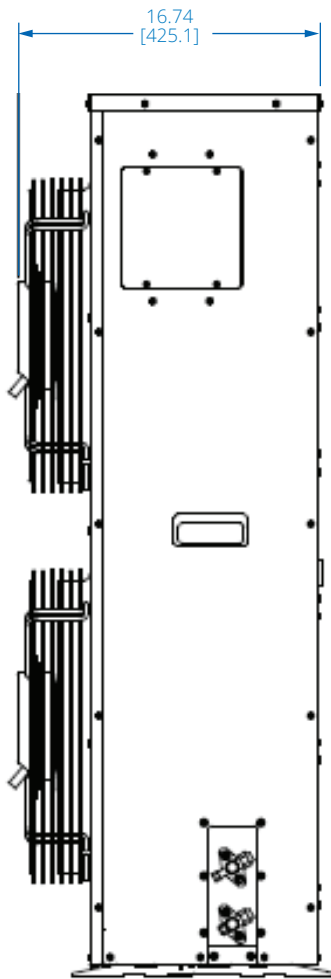

Outdoor Condenser Unit SRP-4R-3C12-M

SIDE VIEW