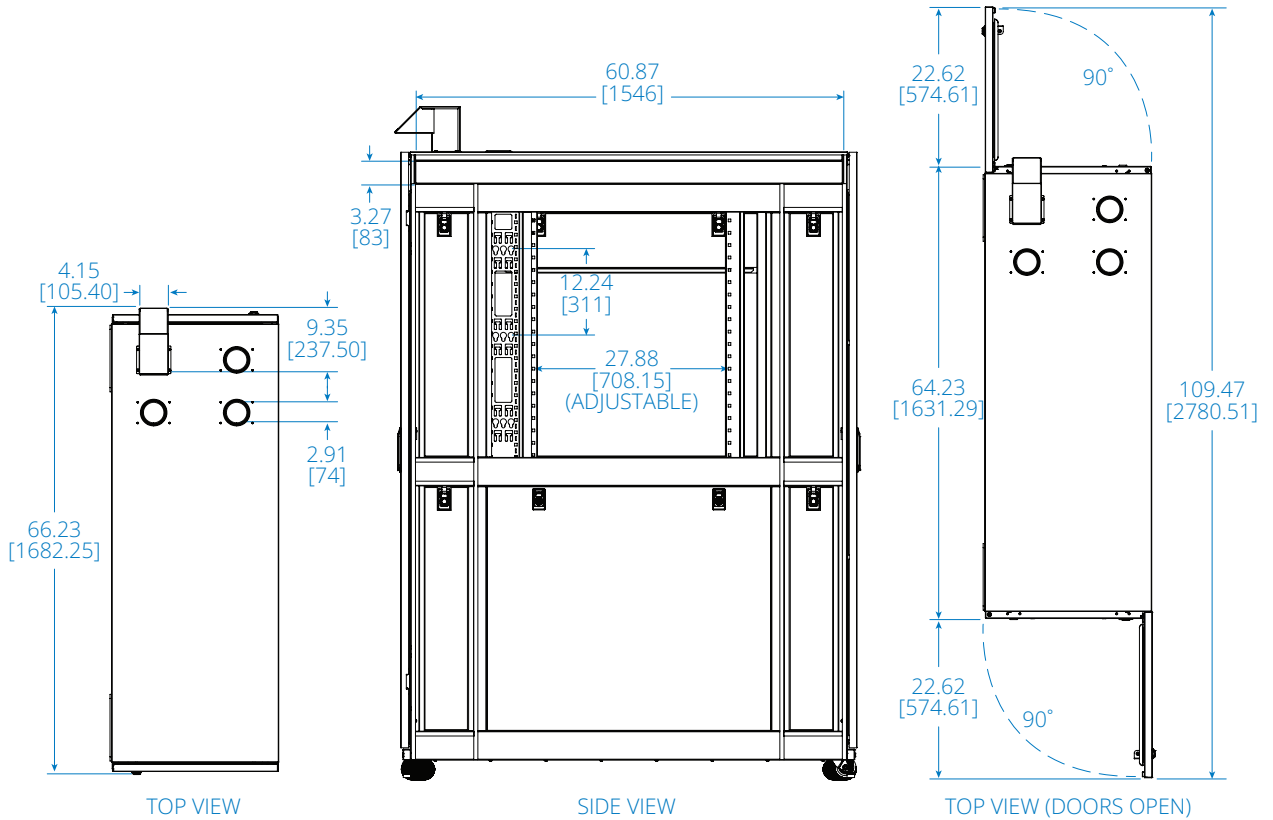

# SmartRack® Modular Data Center SRP-4R-3C12-M

4 IT Rack Enclosures + 3 Cooling Enclosures + 3 12 kW Cooling Units + 1 Service Enclosure

- A** Cooling System with Enclosure and Outdoor Condenser (Not Shown)
- B** 7" Touchscreen Cooling Display
- C** Refrigerant Tubes Entry (Top or Bottom Entry)
- D** IT Rack Enclosure with Clear Acrylic Window
- E** Adjustable Cable Service Hood with 4 Cable Entry Hole Options
- F** Customizable Service Enclosure with Vented Door
- G** Cable Management Plenum
- H** Locking, Removable Side Panels
- I** Locking Handle (Security Lock Options Available)
- J** Casters and Leveling Feet

## SPECIFICATIONS

<b>Configuration Type</b>	Four-Rack
<b>44U IT Rack Enclosure Qty.</b>	4
Individual IT Rack Enclosure Size [H x W x D]	95 x 23.6 x 64.9 in. / 2415 x 600 x 1648 mm
Individual IT Rack Enclosure Weight	570 lb. / 259 kg
<b>Cooling System (kW) with Enclosure Qty.</b>	3 (12 kW)
Individual Cooling Enclosure Size [H x W x D]	95 x 16.5 x 64.9 in. / 2415 x 420 x 1648 mm
Individual Cooling Enclosure Weight*	440 lb. / 200 kg
Cooling System Size**	78.7 x 11.8 x 43.3 in. / 2000 x 300 x 1100 mm
Cooling System Weight**	397 lb. / 180 kg
<b>Medium Service Enclosure Qty.</b>	1
Medium Service Enclosure Size [H x W x D]	95 x 31.5 x 64.9 in. / 2415 x 800 x 1648 mm
Medium Service Enclosure Weight	736 lb. / 334 kg
<b>Overall Size [H x W x D]</b>	95 x 177.4 x 64.9 in. / 2415 x 4506 x 1648 mm
<b>Overall Weight with Cooling System</b>	5527 lb. / 2507 kg

# IT Rack Enclosure SRP-4R-3C12-M

Dimensions: INCHES [mm]

# Cooling Enclosure SRP-4R-3C12-M

Dimensions: INCHES [mm]