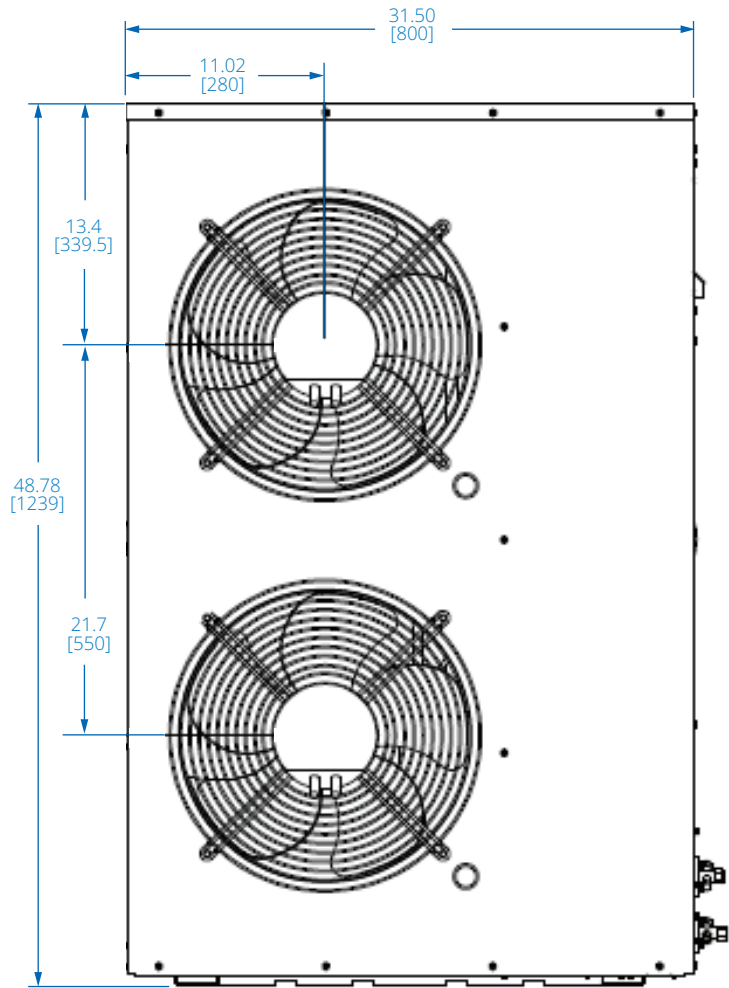

# Cooling Enclosure SRP-4R-3C12-M

Dimensions: INCHES [mm]

# Cooling Unit SRP-4R-3C12-M

Dimensions: INCHES [mm]

# Outdoor Condenser Unit SRP-4R-3C12-M

SIDE VIEW

FRONT VIEW

CLEARANCE REQUIREMENTS

Dimensions: INCHES [mm]

# Service Enclosure SRP-4R-3C12-M

Dimensions: INCHES [mm]