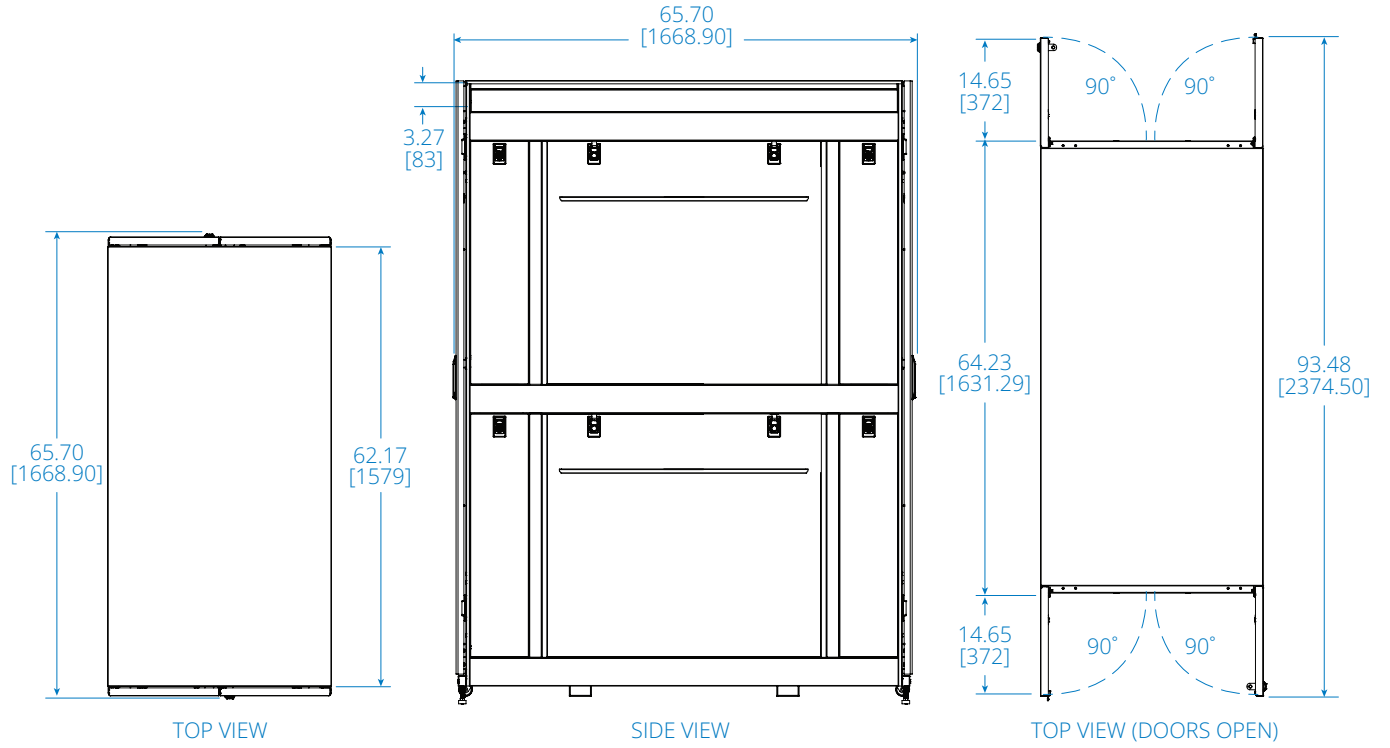

# Cooling Unit SRP-4R-3C12-M

Dimensions: INCHES [mm]

# Outdoor Condenser Unit SRP-4R-3C12-M

SIDE VIEW

FRONT VIEW

CLEARANCE REQUIREMENTS

Dimensions: INCHES [mm]

# Service Enclosure SRP-4R-3C12-M

Dimensions: INCHES [mm]