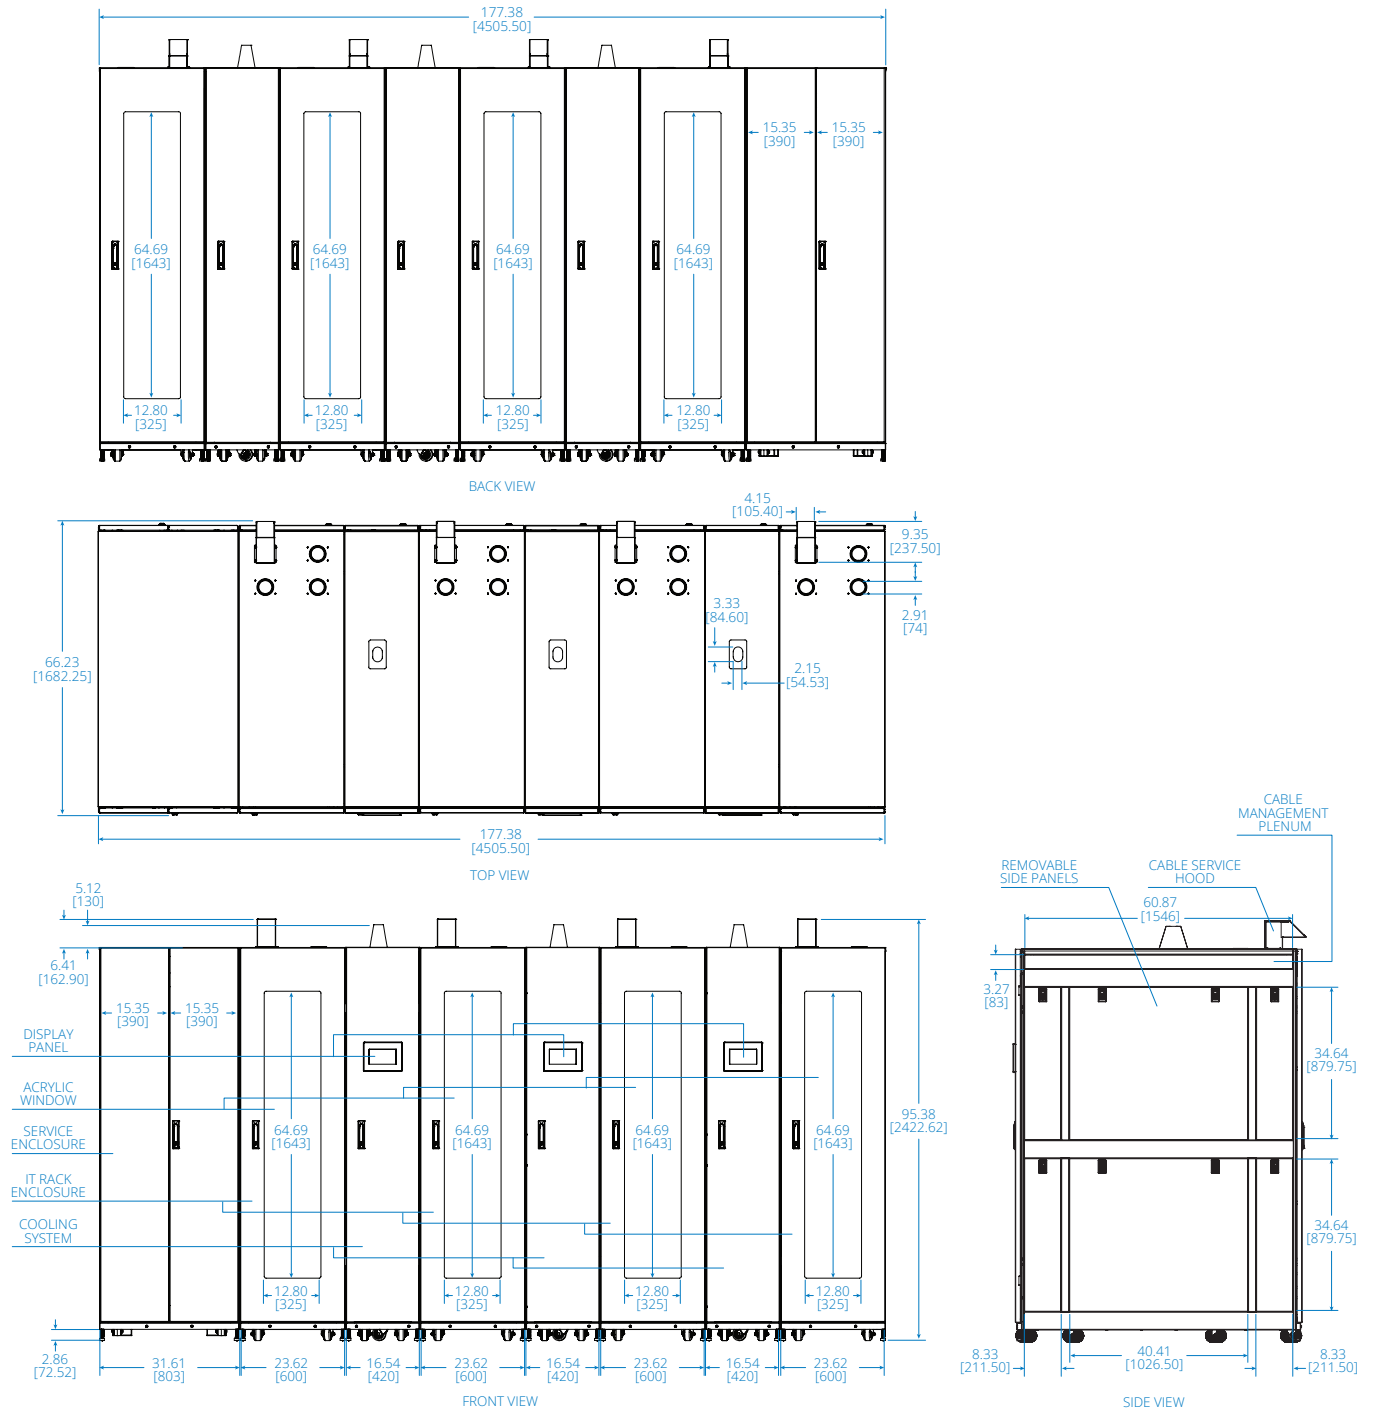

Assembled Unit SRP-4R-3C12-M

Dimensions: INCHES [mm]

Learn more at
[TrippLite.Eaton.com/ModularDataCenter](https://www.commodore.com/ModularDataCenter)

Eaton
1000 Eaton Boulevard
Cleveland, OH 44122
United States
Eaton.com
© 2024 Eaton
All Rights Reserved
Publication No. 23-11-128
March 2024

No part of this document may be reproduced in any way without the express written approval of Eaton.

Eaton reserves the right to change specifications without prior notice. Eaton is a registered trademark of Eaton. All other trademarks are properties of their respective companies.

Follow us on social media to get the latest product and support information.