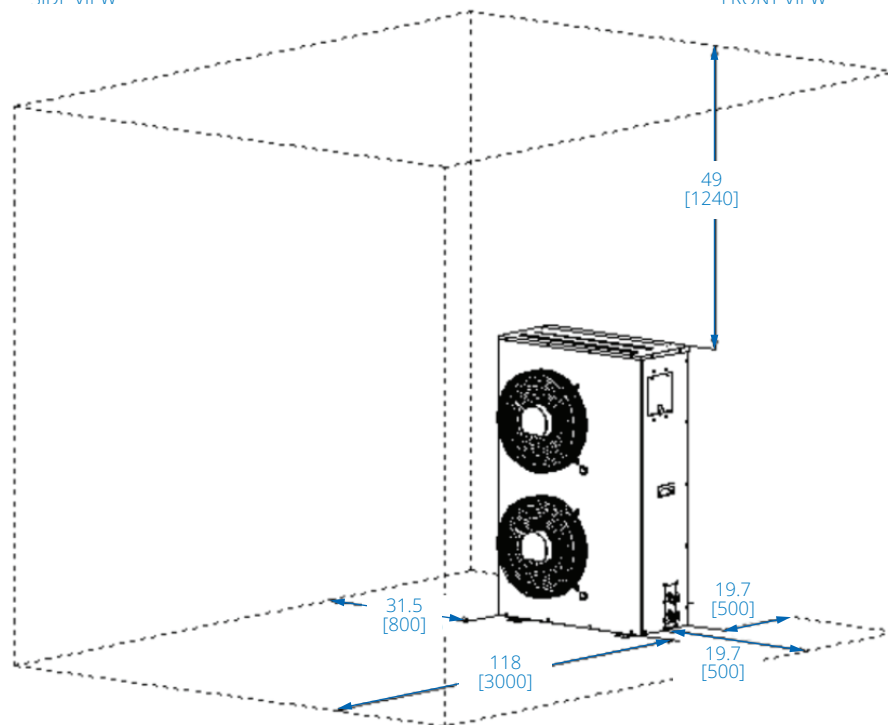

# Cooling Enclosure SRP-4R-3C12-M

Dimensions: INCHES [mm]

# Cooling Unit SRP-4R-3C12-M

Dimensions: INCHES [mm]

# Outdoor Condenser Unit SRP-4R-3C12-M

SIDE VIEW

FRONT VIEW

CLEARANCE REQUIREMENTS

Dimensions: INCHES [mm]

# Service Enclosure SRP-4R-3C12-M

Dimensions: INCHES [mm]