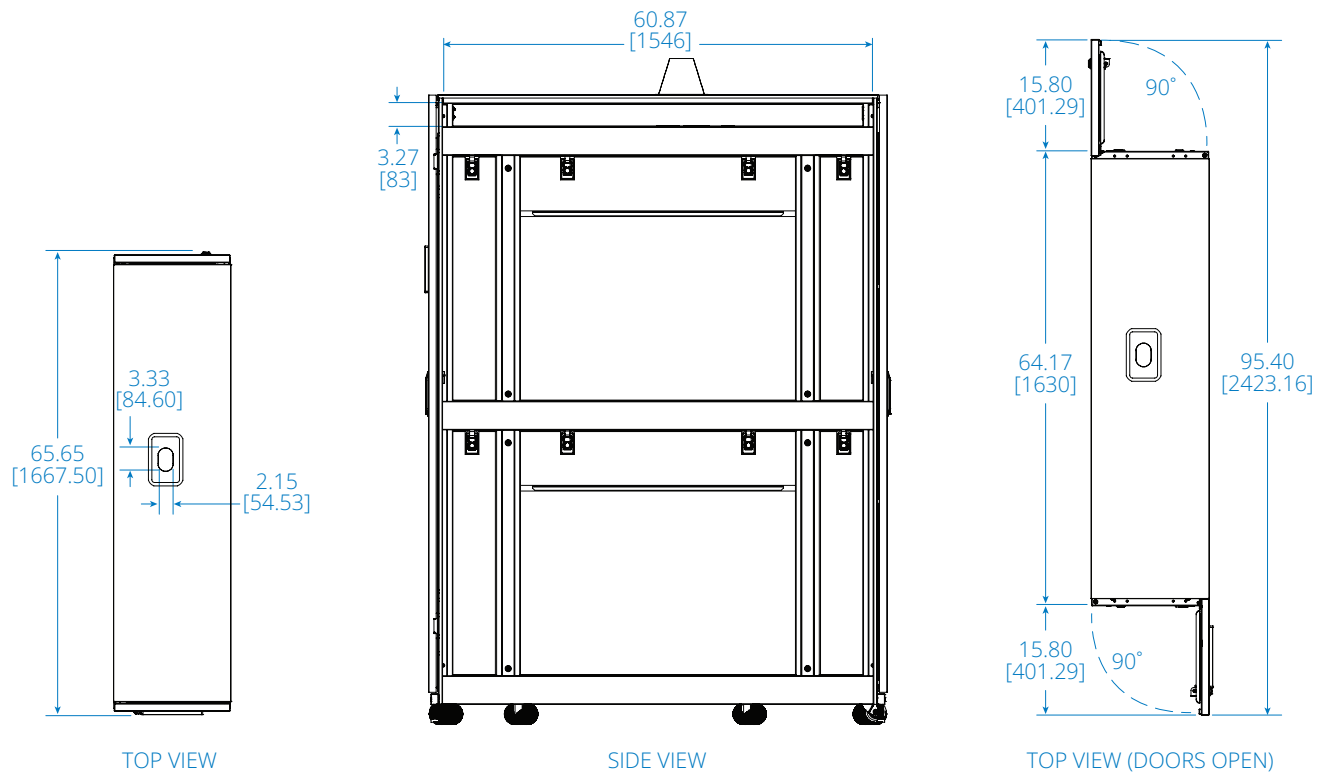

# SmartRack® Modular Data Center SRP-4R-3C12-M

4 IT Rack Enclosures + 3 Cooling Enclosures + 3 12 kW Cooling Units + 1 Service Enclosure

- A** Cooling System with Enclosure and Outdoor Condenser (Not Shown)
- B** 7" Touchscreen Cooling Display
- C** Refrigerant Tubes Entry (Top or Bottom Entry)
- D** IT Rack Enclosure with Clear Acrylic Window
- E** Adjustable Cable Service Hood with 4 Cable Entry Hole Options
- F** Customizable Service Enclosure with Vented Door
- G** Cable Management Plenum
- H** Locking, Removable Side Panels
- I** Locking Handle (Security Lock Options Available)
- J** Casters and Leveling Feet

## SPECIFICATIONS

<b>Configuration Type</b>	Four-Rack
<b>44U IT Rack Enclosure Qty.</b>	4
Individual IT Rack Enclosure Size [H x W x D]	95 x 23.6 x 64.9 in. / 2415 x 600 x 1648 mm
Individual IT Rack Enclosure Weight	570 lb. / 259 kg
<b>Cooling System (kW) with Enclosure Qty.</b>	3 (12 kW)
Individual Cooling Enclosure Size [H x W x D]	95 x 16.5 x 64.9 in. / 2415 x 420 x 1648 mm
Individual Cooling Enclosure Weight*	440 lb. / 200 kg
Cooling System Size**	78.7 x 11.8 x 43.3 in. / 2000 x 300 x 1100 mm
Cooling System Weight**	397 lb. / 180 kg
<b>Medium Service Enclosure Qty.</b>	1
Medium Service Enclosure Size [H x W x D]	95 x 31.5 x 64.9 in. / 2415 x 800 x 1648 mm
Medium Service Enclosure Weight	736 lb. / 334 kg
<b>Overall Size [H x W x D]</b>	95 x 177.4 x 64.9 in. / 2415 x 4506 x 1648 mm
<b>Overall Weight with Cooling System</b>	5527 lb. / 2507 kg

# IT Rack Enclosure SRP-4R-3C12-M

Dimensions: INCHES [mm]

# Cooling Enclosure SRP-4R-3C12-M

Dimensions: INCHES [mm]