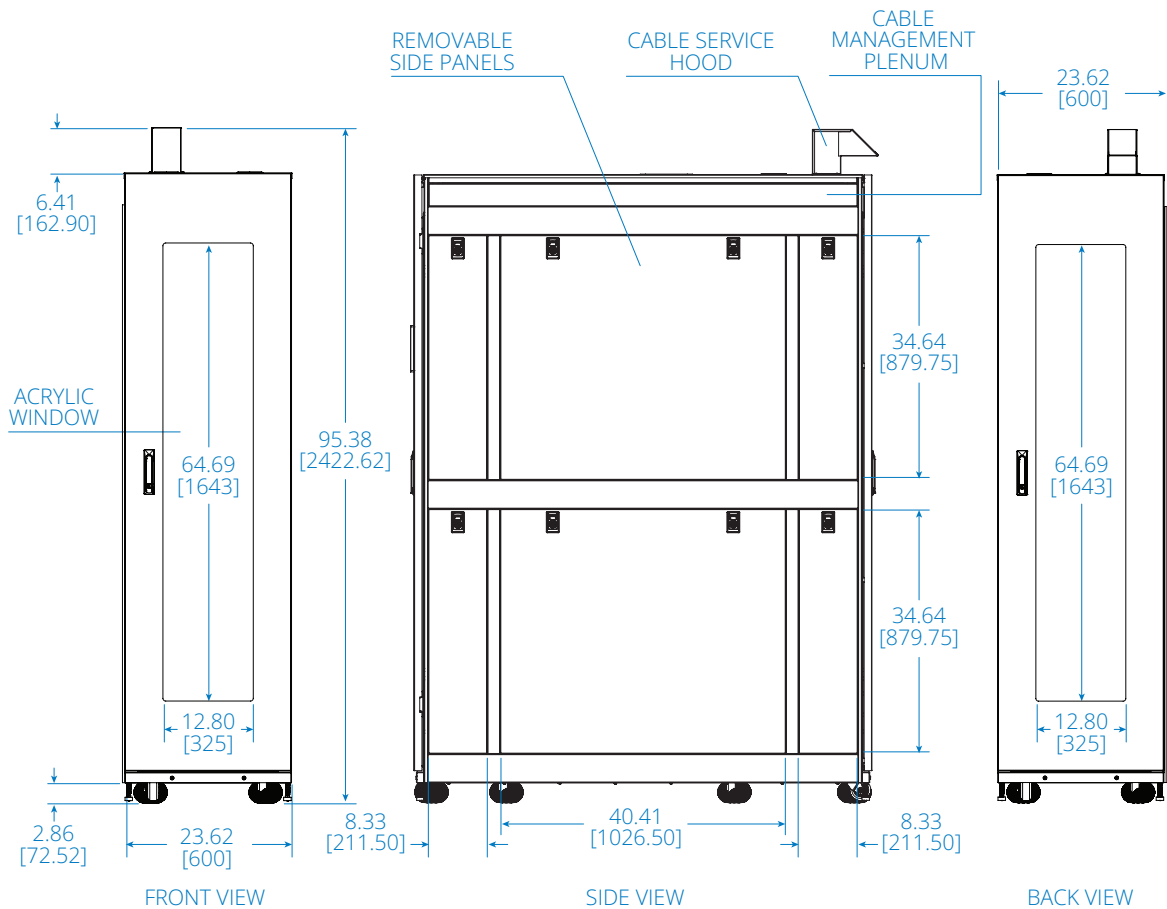

# SmartRack® Modular Data Center SRP-4R-3C12-M

4 IT Rack Enclosures + 3 Cooling Enclosures + 3 12 kW Cooling Units + 1 Service Enclosure

- A** Cooling System with Enclosure and Outdoor Condenser (Not Shown)
- B** 7" Touchscreen Cooling Display
- C** Refrigerant Tubes Entry (Top or Bottom Entry)
- D** IT Rack Enclosure with Clear Acrylic Window
- E** Adjustable Cable Service Hood with 4 Cable Entry Hole Options
- F** Customizable Service Enclosure with Vented Door
- G** Cable Management Plenum
- H** Locking, Removable Side Panels
- I** Locking Handle (Security Lock Options Available)
- J** Casters and Leveling Feet

## SPECIFICATIONS

<b>Configuration Type</b>	Four-Rack
<b>44U IT Rack Enclosure Qty.</b>	4
Individual IT Rack Enclosure Size [H x W x D]	95 x 23.6 x 64.9 in. / 2415 x 600 x 1648 mm
Individual IT Rack Enclosure Weight	570 lb. / 259 kg
<b>Cooling System (kW) with Enclosure Qty.</b>	3 (12 kW)
Individual Cooling Enclosure Size [H x W x D]	95 x 16.5 x 64.9 in. / 2415 x 420 x 1648 mm
Individual Cooling Enclosure Weight*	440 lb. / 200 kg
Cooling System Size**	78.7 x 11.8 x 43.3 in. / 2000 x 300 x 1100 mm
Cooling System Weight**	397 lb. / 180 kg
<b>Medium Service Enclosure Qty.</b>	1
Medium Service Enclosure Size [H x W x D]	95 x 31.5 x 64.9 in. / 2415 x 800 x 1648 mm
Medium Service Enclosure Weight	736 lb. / 334 kg
<b>Overall Size [H x W x D]</b>	95 x 177.4 x 64.9 in. / 2415 x 4506 x 1648 mm
<b>Overall Weight with Cooling System</b>	5527 lb. / 2507 kg

# IT Rack Enclosure SRP-4R-3C12-M

Dimensions: INCHES [mm]

# Cooling Unit SRP-4R-3C12-M

Dimensions: INCHES [mm]