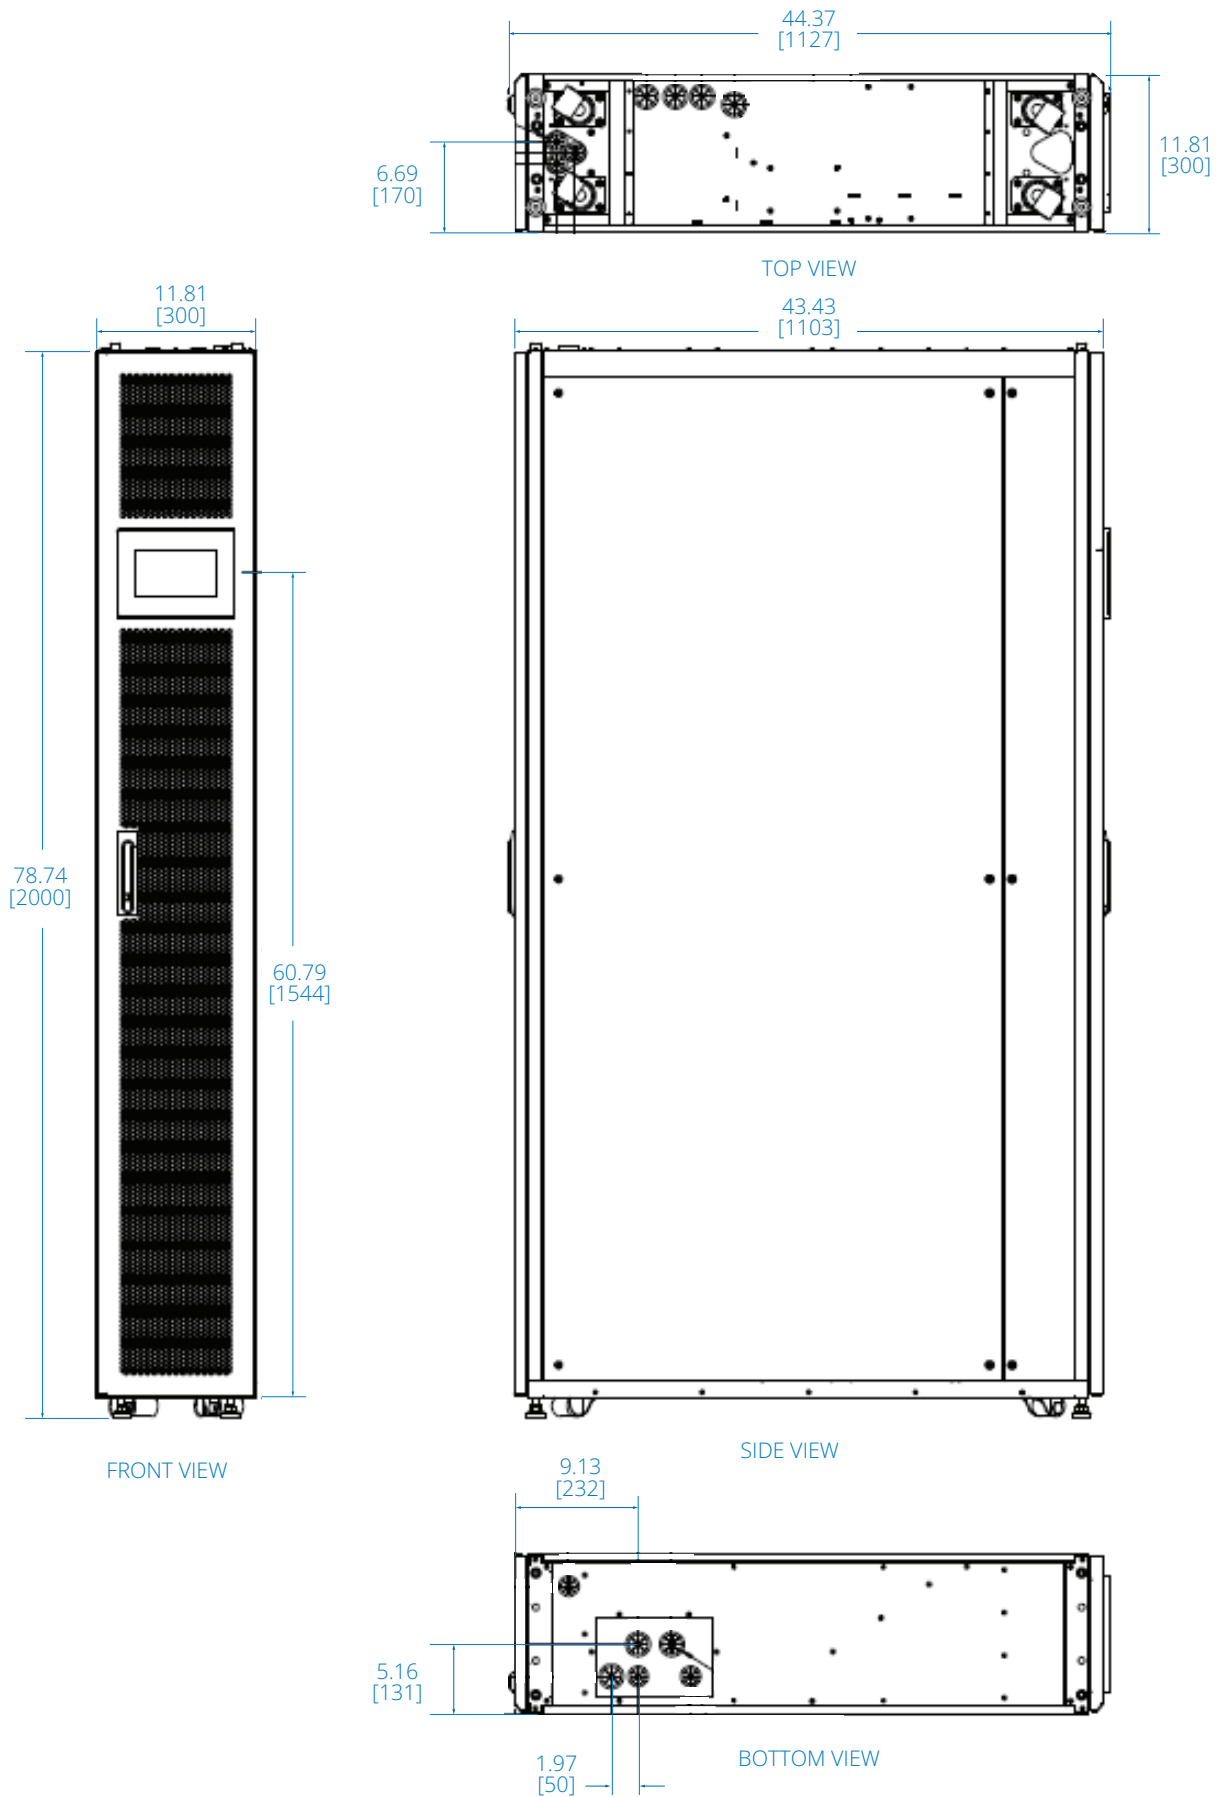

# IT Rack Enclosure SRP-4R-3C12-M

Dimensions: INCHES [mm]

# Cooling Enclosure SRP-4R-3C12-M

Dimensions: INCHES [mm]

# Cooling Unit SRP-4R-3C12-M

Dimensions: INCHES [mm]