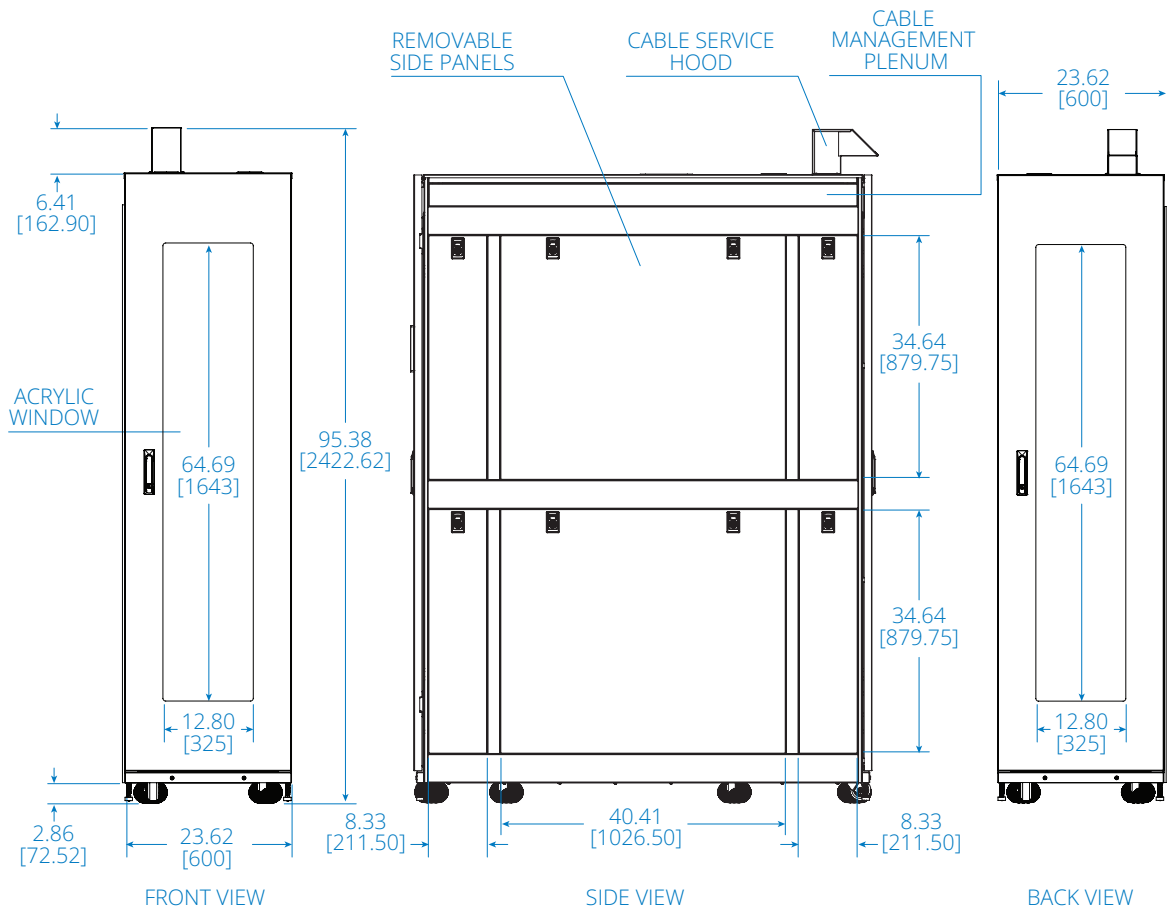

SmartRack® Modular Data Center SRP-3R-3C12-M

3 IT Rack Enclosures + 3 Cooling Enclosures + 3 12 kW Cooling Units + 1 Service Enclosure

- A** Cooling System with Enclosure and Outdoor Condenser (Not Shown)
- B** 7" Touchscreen Cooling Display
- C** Refrigerant Tubes Entry (Top or Bottom Entry)
- D** IT Rack Enclosure with Clear Acrylic Window
- E** Adjustable Cable Service Hood with 4 Cable Entry Hole Options
- F** Customizable Service Enclosure with Vented Door
- G** Cable Management Plenum
- H** Locking, Removable Side Panels
- I** Locking Handle (Security Lock Options Available)
- J** Casters and Leveling Feet

SPECIFICATIONS

Configuration Type	Three-Rack
44U IT Rack Enclosure Qty.	3
Individual IT Rack Enclosure Size [H x W x D]	95 x 23.6 x 64.9 in. / 2415 x 600 x 1648 mm
Individual IT Rack Enclosure Weight	570 lb. / 259 kg
Cooling System (kW) with Enclosure Qty.	3 (12 kW)
Individual Cooling Enclosure Size [H x W x D]	95 x 16.5 x 64.9 in. / 2415 x 420 x 1648 mm
Individual Cooling Enclosure Weight*	440 lb. / 200 kg
Cooling System Size**	78.7 x 11.8 x 43.3 in. / 2000 x 300 x 1100 mm
Cooling System Weight**	397 lb. / 180 kg
Medium Service Enclosure Qty.	1
Medium Service Enclosure Size [H x W x D]	95 x 31.5 x 64.9 in. / 2415 x 800 x 1648 mm
Medium Service Enclosure Weight	736 lb. / 334 kg
Overall Size [H x W x D]	95 x 153.5 x 64.9 in. / 2415 x 3900 x 1648 mm
Overall Weight with Cooling System	4957 lb. / 2248 kg

*Weight without the cooler.

**Size and weight values do not include the outdoor condenser.

Powering Business Worldwide

IT Rack Enclosure SRP-3R-3C12-M

Dimensions: INCHES [mm]

Cooling Enclosure SRP-3R-3C12-M

Dimensions: INCHES [mm]

Cooling Unit SRP-3R-3C12-M

Dimensions: INCHES [mm]

Outdoor Condenser Unit SRP-3R-3C12-M

SIDE VIEW

FRONT VIEW

CLEARANCE REQUIREMENTS

Dimensions: INCHES [mm]