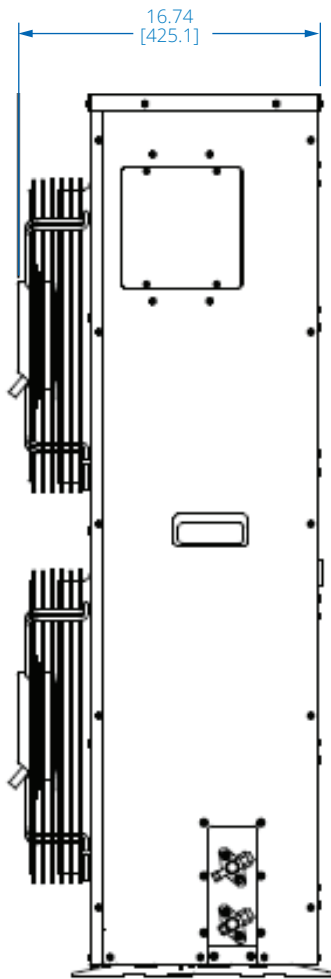

SPECIFICATIONS

Configuration Type	Three-Rack
44U IT Rack Enclosure Qty.	3
Individual IT Rack Enclosure Size [H x W x D]	95 x 23.6 x 64.9 in. / 2415 x 600 x 1648 mm
Individual IT Rack Enclosure Weight	570 lb. / 259 kg
Cooling System (kW) with Enclosure Qty.	3 (12 kW)
Individual Cooling Enclosure Size [H x W x D]	95 x 16.5 x 64.9 in. / 2415 x 420 x 1648 mm
Individual Cooling Enclosure Weight*	440 lb. / 200 kg
Cooling System Size**	78.7 x 11.8 x 43.3 in. / 2000 x 300 x 1100 mm
Cooling System Weight**	397 lb. / 180 kg
Medium Service Enclosure Qty.	1
Medium Service Enclosure Size [H x W x D]	95 x 31.5 x 64.9 in. / 2415 x 800 x 1648 mm
Medium Service Enclosure Weight	736 lb. / 334 kg
Overall Size [H x W x D]	95 x 153.5 x 64.9 in. / 2415 x 3900 x 1648 mm
Overall Weight with Cooling System	4957 lb. / 2248 kg

*Weight without the cooler.

**Size and weight values do not include the outdoor condenser.

Powering Business Worldwide

IT Rack Enclosure SRP-3R-3C12-M

Dimensions: INCHES [mm]

Cooling Enclosure SRP-3R-3C12-M

Dimensions: INCHES [mm]

Cooling Unit SRP-3R-3C12-M

Dimensions: INCHES [mm]

Outdoor Condenser Unit SRP-3R-3C12-M

SIDE VIEW

FRONT VIEW

CLEARANCE REQUIREMENTS

Dimensions: INCHES [mm]

Service Enclosure SRP-3R-3C12-M

Dimensions: INCHES [mm]

Assembled Unit SRP-3R-3C12-M

Dimensions: INCHES [mm]

Learn more at
TrippLite.Eaton.com/ModularDataCenter

Eaton
 1000 Eaton Boulevard
 Cleveland, OH 44122
 United States
 Eaton.com
 © 2024 Eaton
 All Rights Reserved
 Publication No. 23-11-126
 March 2024