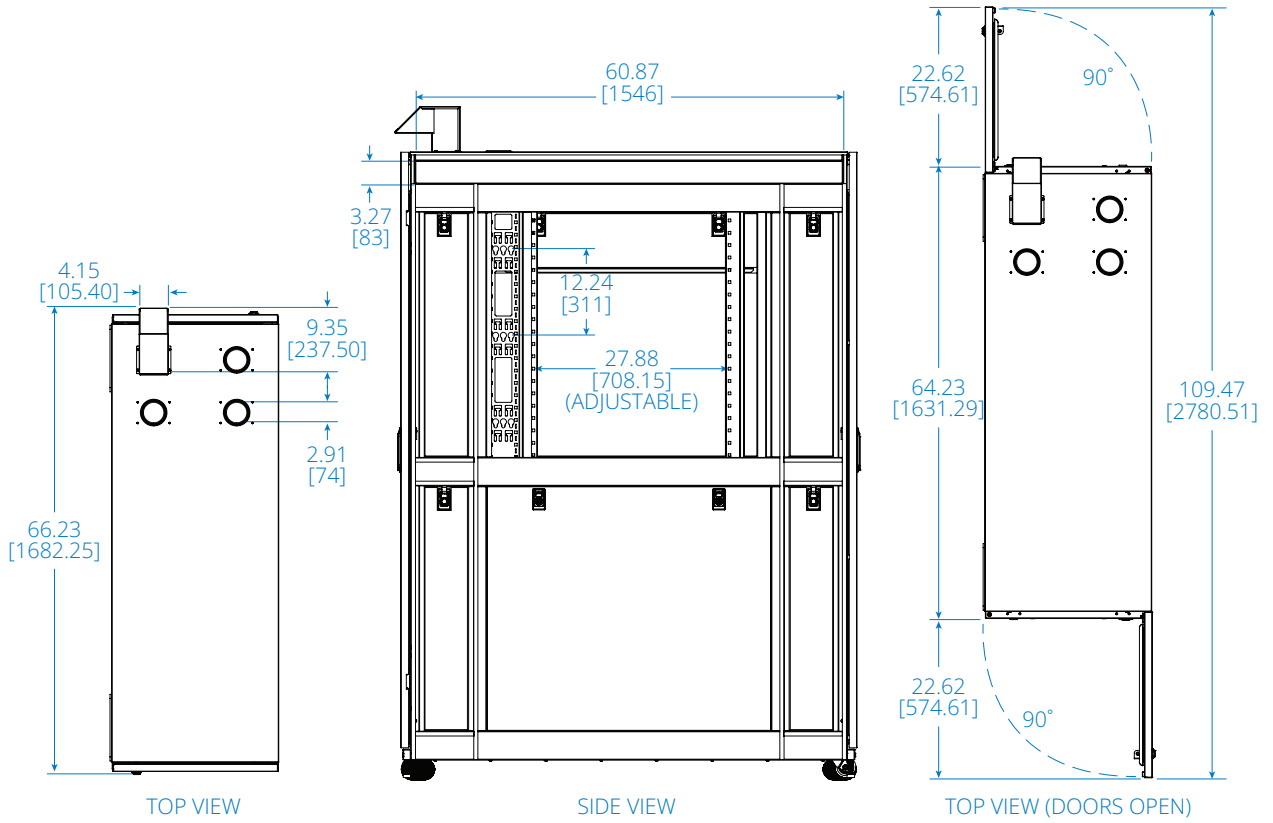

SmartRack® Modular Data Center SRP-3R-3C12-M

3 IT Rack Enclosures + 3 Cooling Enclosures + 3 12 kW Cooling Units + 1 Service Enclosure

- A** Cooling System with Enclosure and Outdoor Condenser (Not Shown)
- B** 7" Touchscreen Cooling Display
- C** Refrigerant Tubes Entry (Top or Bottom Entry)
- D** IT Rack Enclosure with Clear Acrylic Window
- E** Adjustable Cable Service Hood with 4 Cable Entry Hole Options
- F** Customizable Service Enclosure with Vented Door
- G** Cable Management Plenum
- H** Locking, Removable Side Panels
- I** Locking Handle (Security Lock Options Available)
- J** Casters and Leveling Feet

SPECIFICATIONS

Configuration Type	Three-Rack
44U IT Rack Enclosure Qty.	3
Individual IT Rack Enclosure Size [H x W x D]	95 x 23.6 x 64.9 in. / 2415 x 600 x 1648 mm
Individual IT Rack Enclosure Weight	570 lb. / 259 kg
Cooling System (kW) with Enclosure Qty.	3 (12 kW)
Individual Cooling Enclosure Size [H x W x D]	95 x 16.5 x 64.9 in. / 2415 x 420 x 1648 mm
Individual Cooling Enclosure Weight*	440 lb. / 200 kg
Cooling System Size**	78.7 x 11.8 x 43.3 in. / 2000 x 300 x 1100 mm
Cooling System Weight**	397 lb. / 180 kg
Medium Service Enclosure Qty.	1
Medium Service Enclosure Size [H x W x D]	95 x 31.5 x 64.9 in. / 2415 x 800 x 1648 mm
Medium Service Enclosure Weight	736 lb. / 334 kg
Overall Size [H x W x D]	95 x 153.5 x 64.9 in. / 2415 x 3900 x 1648 mm
Overall Weight with Cooling System	4957 lb. / 2248 kg

*Weight without the cooler.

**Size and weight values do not include the outdoor condenser.

Powering Business Worldwide

IT Rack Enclosure SRP-3R-3C12-M

Dimensions: INCHES [mm]

Cooling Enclosure SRP-3R-3C12-M

Dimensions: INCHES [mm]

Cooling Unit SRP-3R-3C12-M

Dimensions: INCHES [mm]

Outdoor Condenser Unit SRP-3R-3C12-M

SIDE VIEW

FRONT VIEW

CLEARANCE REQUIREMENTS

Dimensions: INCHES [mm]