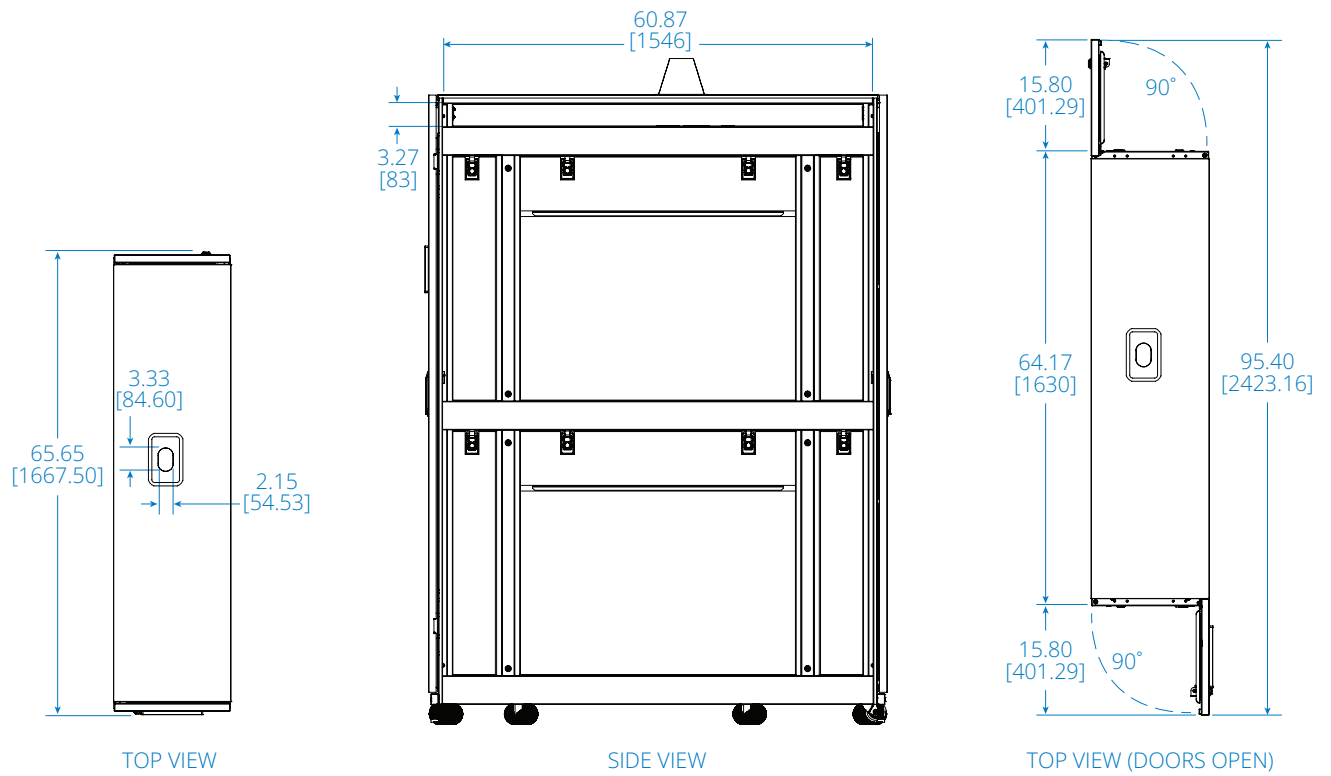

SPECIFICATIONS

Configuration Type	Three-Rack
44U IT Rack Enclosure Qty.	3
Individual IT Rack Enclosure Size [H x W x D]	95 x 23.6 x 64.9 in. / 2415 x 600 x 1648 mm
Individual IT Rack Enclosure Weight	570 lb. / 259 kg
Cooling System (kW) with Enclosure Qty.	3 (12 kW)
Individual Cooling Enclosure Size [H x W x D]	95 x 16.5 x 64.9 in. / 2415 x 420 x 1648 mm
Individual Cooling Enclosure Weight*	440 lb. / 200 kg
Cooling System Size**	78.7 x 11.8 x 43.3 in. / 2000 x 300 x 1100 mm
Cooling System Weight**	397 lb. / 180 kg
Medium Service Enclosure Qty.	1
Medium Service Enclosure Size [H x W x D]	95 x 31.5 x 64.9 in. / 2415 x 800 x 1648 mm
Medium Service Enclosure Weight	736 lb. / 334 kg
Overall Size [H x W x D]	95 x 153.5 x 64.9 in. / 2415 x 3900 x 1648 mm
Overall Weight with Cooling System	4957 lb. / 2248 kg

*Weight without the cooler.

**Size and weight values do not include the outdoor condenser.

Powering Business Worldwide

IT Rack Enclosure SRP-3R-3C12-M

Dimensions: INCHES [mm]

Cooling Enclosure SRP-3R-3C12-M

Dimensions: INCHES [mm]

Cooling Unit SRP-3R-3C12-M

Dimensions: INCHES [mm]

Outdoor Condenser Unit SRP-3R-3C12-M

SIDE VIEW

FRONT VIEW

CLEARANCE REQUIREMENTS

Dimensions: INCHES [mm]

Service Enclosure SRP-3R-3C12-M

Dimensions: INCHES [mm]

Assembled Unit SRP-3R-3C12-M

Dimensions: INCHES [mm]

Learn more at
TrippLite.Eaton.com/ModularDataCenter

Eaton
 1000 Eaton Boulevard
 Cleveland, OH 44122
 United States
 Eaton.com
 © 2024 Eaton
 All Rights Reserved
 Publication No. 23-11-126
 March 2024