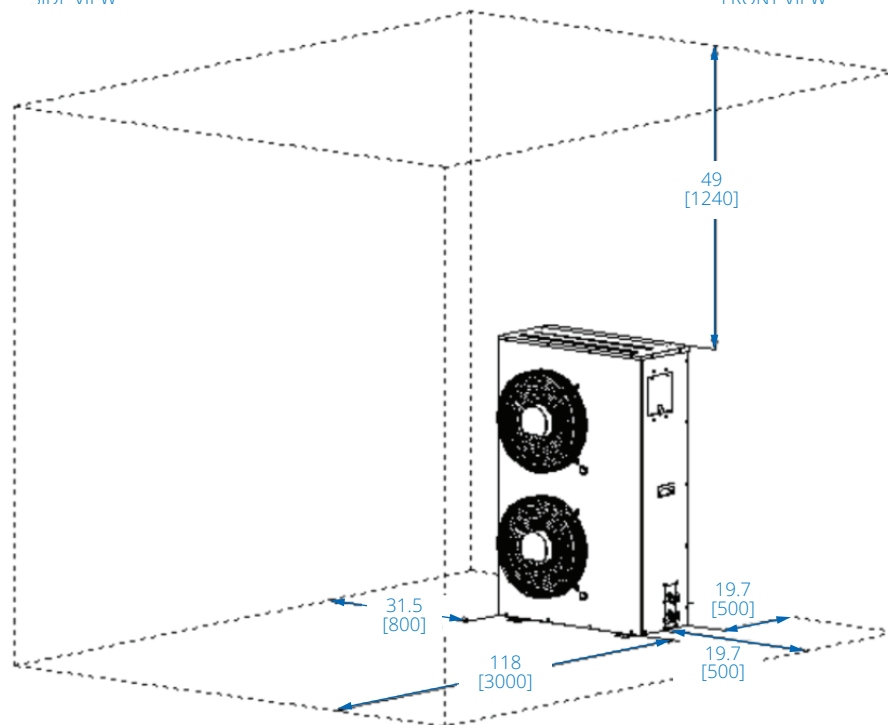

SPECIFICATIONS

Configuration Type	Three-Rack
44U IT Rack Enclosure Qty.	3
Individual IT Rack Enclosure Size [H x W x D]	95 x 23.6 x 64.9 in. / 2415 x 600 x 1648 mm
Individual IT Rack Enclosure Weight	570 lb. / 259 kg
Cooling System (kW) with Enclosure Qty.	3 (12 kW)
Individual Cooling Enclosure Size [H x W x D]	95 x 16.5 x 64.9 in. / 2415 x 420 x 1648 mm
Individual Cooling Enclosure Weight*	440 lb. / 200 kg
Cooling System Size**	78.7 x 11.8 x 43.3 in. / 2000 x 300 x 1100 mm
Cooling System Weight**	397 lb. / 180 kg
Medium Service Enclosure Qty.	1
Medium Service Enclosure Size [H x W x D]	95 x 31.5 x 64.9 in. / 2415 x 800 x 1648 mm
Medium Service Enclosure Weight	736 lb. / 334 kg
Overall Size [H x W x D]	95 x 153.5 x 64.9 in. / 2415 x 3900 x 1648 mm
Overall Weight with Cooling System	4957 lb. / 2248 kg

*Weight without the cooler.

**Size and weight values do not include the outdoor condenser.

Powering Business Worldwide

IT Rack Enclosure SRP-3R-3C12-M

Dimensions: INCHES [mm]

Cooling Enclosure SRP-3R-3C12-M

Dimensions: INCHES [mm]

Cooling Unit SRP-3R-3C12-M

Dimensions: INCHES [mm]

Outdoor Condenser Unit SRP-3R-3C12-M

SIDE VIEW

FRONT VIEW

CLEARANCE REQUIREMENTS

Dimensions: INCHES [mm]

Service Enclosure SRP-3R-3C12-M

Dimensions: INCHES [mm]

Assembled Unit SRP-3R-3C12-M

Dimensions: INCHES [mm]

Learn more at
TrippLite.Eaton.com/ModularDataCenter

Eaton
 1000 Eaton Boulevard
 Cleveland, OH 44122
 United States
 Eaton.com
 © 2024 Eaton
 All Rights Reserved
 Publication No. 23-11-126
 March 2024