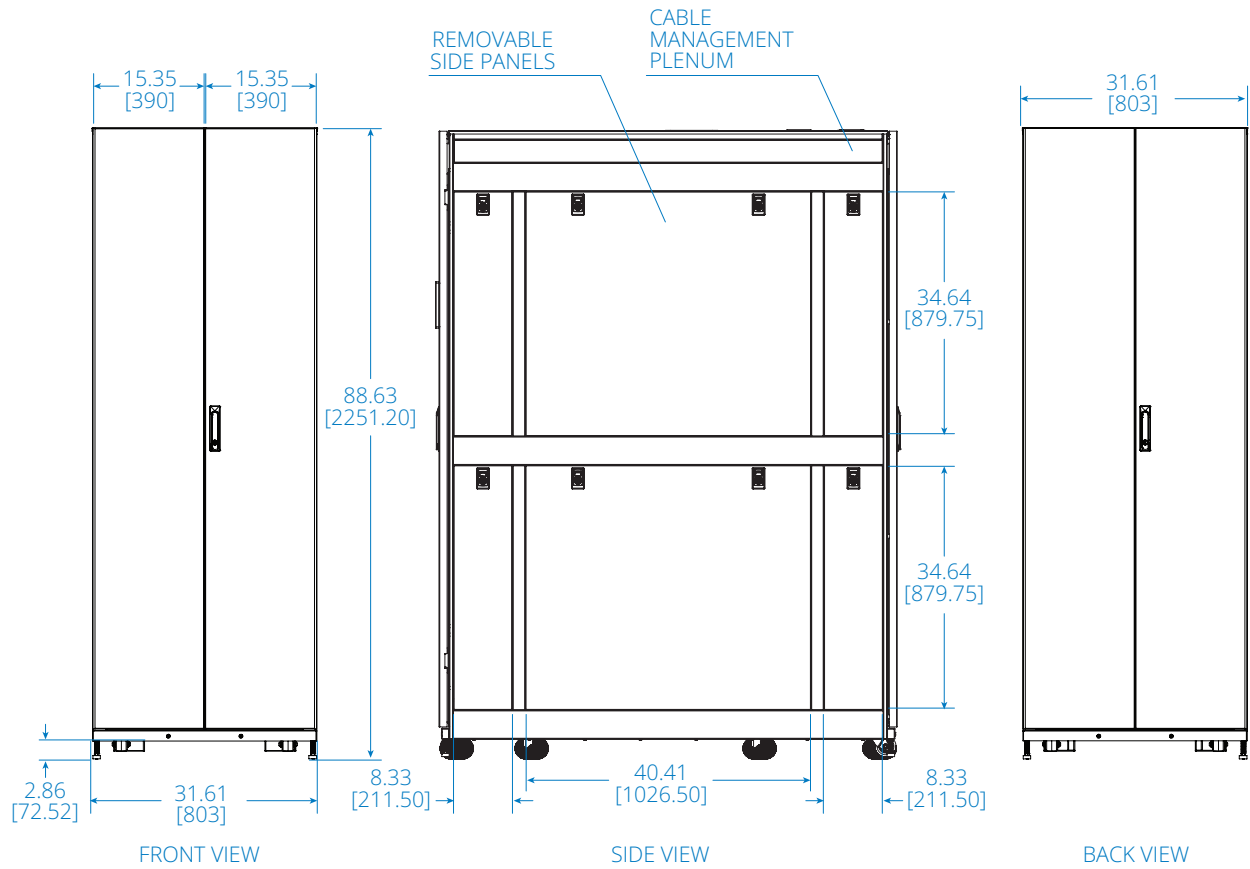

SPECIFICATIONS

Configuration Type	Three-Rack
44U IT Rack Enclosure Qty.	3
Individual IT Rack Enclosure Size [H x W x D]	95 x 23.6 x 64.9 in. / 2415 x 600 x 1648 mm
Individual IT Rack Enclosure Weight	570 lb. / 259 kg
Cooling System (kW) with Enclosure Qty.	3 (12 kW)
Individual Cooling Enclosure Size [H x W x D]	95 x 16.5 x 64.9 in. / 2415 x 420 x 1648 mm
Individual Cooling Enclosure Weight*	440 lb. / 200 kg
Cooling System Size**	78.7 x 11.8 x 43.3 in. / 2000 x 300 x 1100 mm
Cooling System Weight**	397 lb. / 180 kg
Medium Service Enclosure Qty.	1
Medium Service Enclosure Size [H x W x D]	95 x 31.5 x 64.9 in. / 2415 x 800 x 1648 mm
Medium Service Enclosure Weight	736 lb. / 334 kg
Overall Size [H x W x D]	95 x 153.5 x 64.9 in. / 2415 x 3900 x 1648 mm
Overall Weight with Cooling System	4957 lb. / 2248 kg

*Weight without the cooler.

**Size and weight values do not include the outdoor condenser.

Powering Business Worldwide

IT Rack Enclosure SRP-3R-3C12-M

Dimensions: INCHES [mm]

Cooling Enclosure SRP-3R-3C12-M

Dimensions: INCHES [mm]

Cooling Unit SRP-3R-3C12-M

Dimensions: INCHES [mm]

Outdoor Condenser Unit SRP-3R-3C12-M

SIDE VIEW

FRONT VIEW

CLEARANCE REQUIREMENTS

Dimensions: INCHES [mm]

Service Enclosure SRP-3R-3C12-M

Dimensions: INCHES [mm]

Assembled Unit SRP-3R-3C12-M

Dimensions: INCHES [mm]

Learn more at
TrippLite.Eaton.com/ModularDataCenter

Eaton
 1000 Eaton Boulevard
 Cleveland, OH 44122
 United States
 Eaton.com
 © 2024 Eaton
 All Rights Reserved
 Publication No. 23-11-126
 March 2024