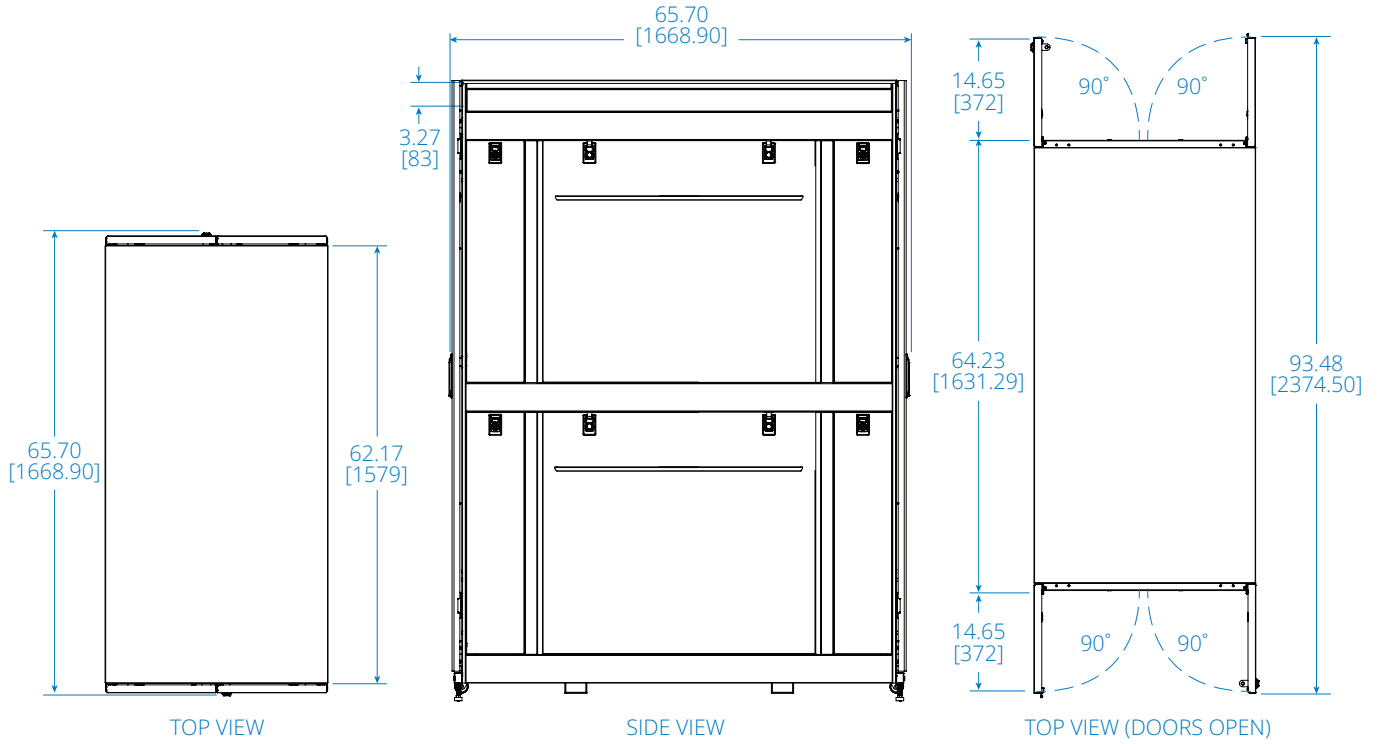

SPECIFICATIONS

Configuration Type	Three-Rack
44U IT Rack Enclosure Qty.	3
Individual IT Rack Enclosure Size [H x W x D]	95 x 23.6 x 64.9 in. / 2415 x 600 x 1648 mm
Individual IT Rack Enclosure Weight	570 lb. / 259 kg
Cooling System (kW) with Enclosure Qty.	3 (12 kW)
Individual Cooling Enclosure Size [H x W x D]	95 x 16.5 x 64.9 in. / 2415 x 420 x 1648 mm
Individual Cooling Enclosure Weight*	440 lb. / 200 kg
Cooling System Size**	78.7 x 11.8 x 43.3 in. / 2000 x 300 x 1100 mm
Cooling System Weight**	397 lb. / 180 kg
Medium Service Enclosure Qty.	1
Medium Service Enclosure Size [H x W x D]	95 x 31.5 x 64.9 in. / 2415 x 800 x 1648 mm
Medium Service Enclosure Weight	736 lb. / 334 kg
Overall Size [H x W x D]	95 x 153.5 x 64.9 in. / 2415 x 3900 x 1648 mm
Overall Weight with Cooling System	4957 lb. / 2248 kg

*Weight without the cooler.

**Size and weight values do not include the outdoor condenser.

Powering Business Worldwide

IT Rack Enclosure SRP-3R-3C12-M

Dimensions: INCHES [mm]

Cooling Enclosure SRP-3R-3C12-M

Dimensions: INCHES [mm]

Cooling Unit SRP-3R-3C12-M

Dimensions: INCHES [mm]

Outdoor Condenser Unit SRP-3R-3C12-M

SIDE VIEW

FRONT VIEW

CLEARANCE REQUIREMENTS

Dimensions: INCHES [mm]

Service Enclosure SRP-3R-3C12-M

Dimensions: INCHES [mm]

Assembled Unit SRP-3R-3C12-M

Dimensions: INCHES [mm]

Learn more at
TrippLite.Eaton.com/ModularDataCenter

Eaton
 1000 Eaton Boulevard
 Cleveland, OH 44122
 United States
 Eaton.com
 © 2024 Eaton
 All Rights Reserved
 Publication No. 23-11-126
 March 2024