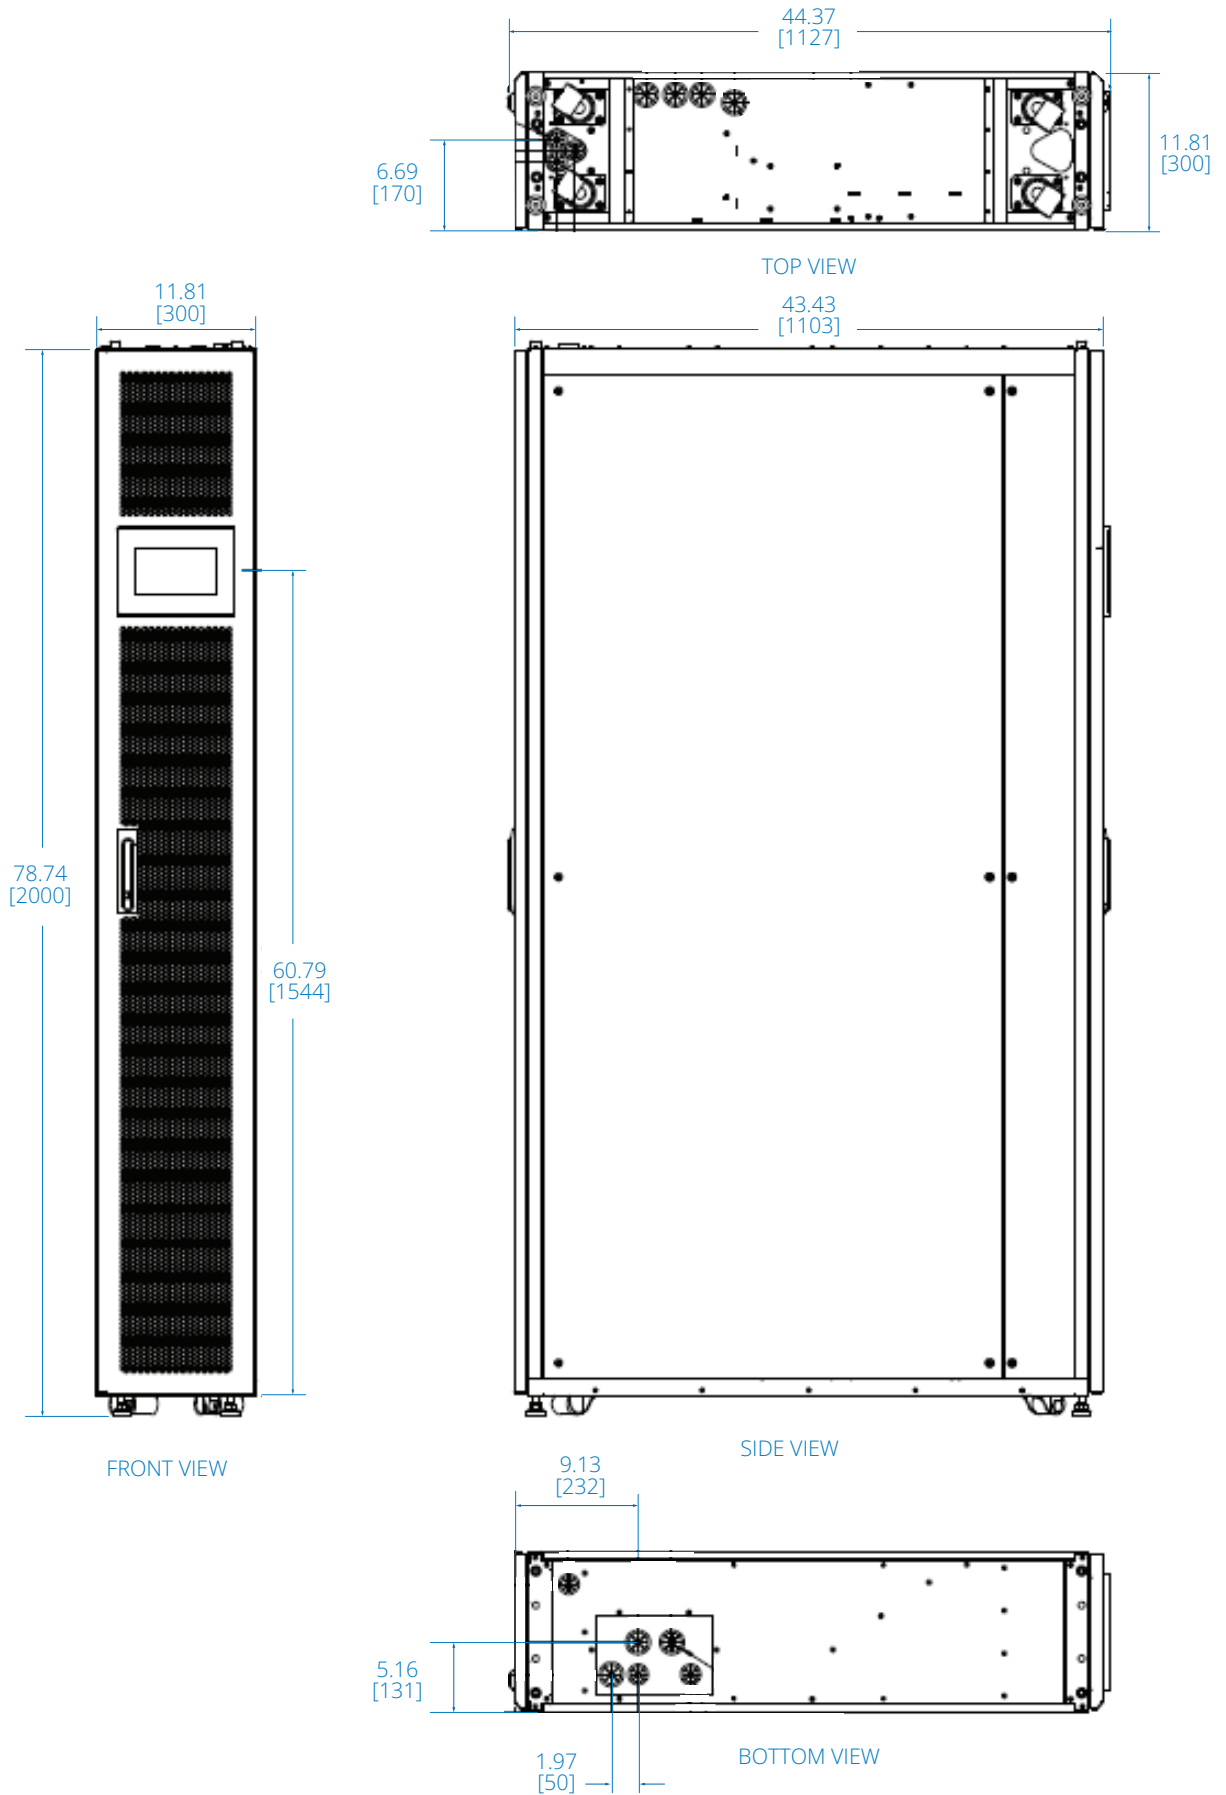

SmartRack® Modular Data Center SRP-3R-3C12-M

3 IT Rack Enclosures + 3 Cooling Enclosures + 3 12 kW Cooling Units + 1 Service Enclosure

- A** Cooling System with Enclosure and Outdoor Condenser (Not Shown)
- B** 7" Touchscreen Cooling Display
- C** Refrigerant Tubes Entry (Top or Bottom Entry)
- D** IT Rack Enclosure with Clear Acrylic Window
- E** Adjustable Cable Service Hood with 4 Cable Entry Hole Options
- F** Customizable Service Enclosure with Vented Door
- G** Cable Management Plenum
- H** Locking, Removable Side Panels
- I** Locking Handle (Security Lock Options Available)
- J** Casters and Leveling Feet

*Weight without the cooler.

**Size and weight values do not include the outdoor condenser.

Powering Business Worldwide

IT Rack Enclosure SRP-3R-3C12-M

Dimensions: INCHES [mm]

Cooling Enclosure SRP-3R-3C12-M

Dimensions: INCHES [mm]

Cooling Unit SRP-3R-3C12-M

Dimensions: INCHES [mm]

Outdoor Condenser Unit SRP-3R-3C12-M

SIDE VIEW

FRONT VIEW

CLEARANCE REQUIREMENTS

Dimensions: INCHES [mm]

Service Enclosure SRP-3R-3C12-M

Dimensions: INCHES [mm]

Assembled Unit SRP-3R-3C12-M

Dimensions: INCHES [mm]

Learn more at
TrippLite.Eaton.com/ModularDataCenter

Eaton
 1000 Eaton Boulevard
 Cleveland, OH 44122
 United States
 Eaton.com
 © 2024 Eaton
 All Rights Reserved
 Publication No. 23-11-126
 March 2024