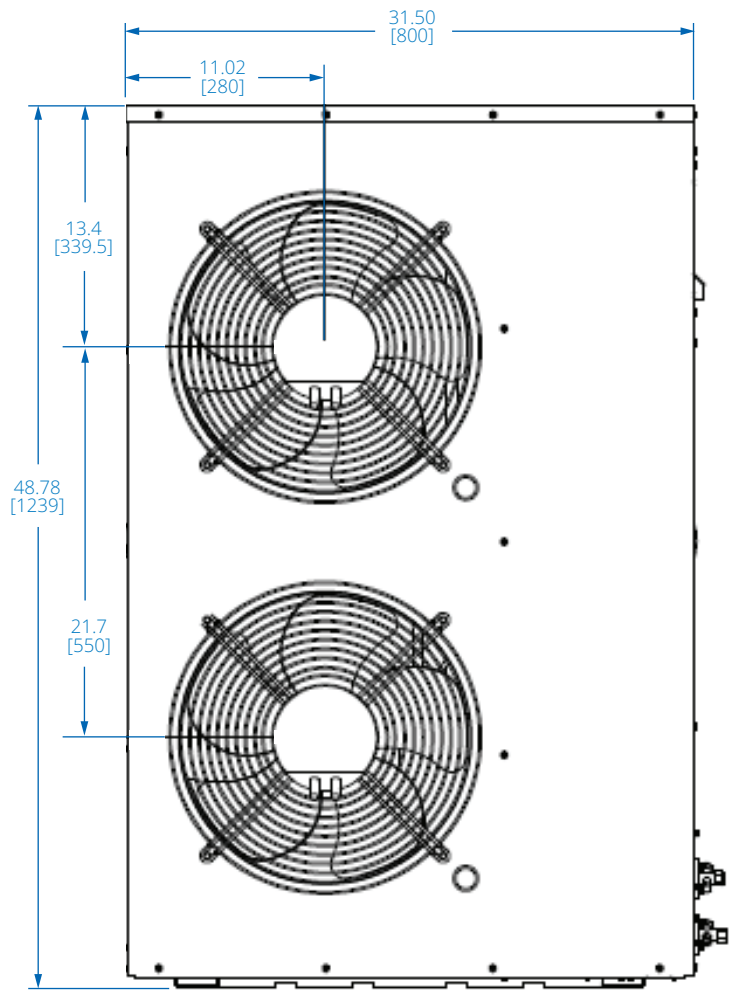

SPECIFICATIONS

Configuration Type	Three-Rack
44U IT Rack Enclosure Qty.	3
Individual IT Rack Enclosure Size [H x W x D]	95 x 23.6 x 64.9 in. / 2415 x 600 x 1648 mm
Individual IT Rack Enclosure Weight	570 lb. / 259 kg
Cooling System (kW) with Enclosure Qty.	3 (12 kW)
Individual Cooling Enclosure Size [H x W x D]	95 x 16.5 x 64.9 in. / 2415 x 420 x 1648 mm
Individual Cooling Enclosure Weight*	440 lb. / 200 kg
Cooling System Size**	78.7 x 11.8 x 43.3 in. / 2000 x 300 x 1100 mm
Cooling System Weight**	397 lb. / 180 kg
Medium Service Enclosure Qty.	1
Medium Service Enclosure Size [H x W x D]	95 x 31.5 x 64.9 in. / 2415 x 800 x 1648 mm
Medium Service Enclosure Weight	736 lb. / 334 kg
Overall Size [H x W x D]	95 x 153.5 x 64.9 in. / 2415 x 3900 x 1648 mm
Overall Weight with Cooling System	4957 lb. / 2248 kg

*Weight without the cooler.

**Size and weight values do not include the outdoor condenser.

Powering Business Worldwide

IT Rack Enclosure SRP-3R-3C12-M

Dimensions: INCHES [mm]

Cooling Enclosure SRP-3R-3C12-M

Dimensions: INCHES [mm]

Cooling Unit SRP-3R-3C12-M

Dimensions: INCHES [mm]

Outdoor Condenser Unit SRP-3R-3C12-M

SIDE VIEW

FRONT VIEW

CLEARANCE REQUIREMENTS

Dimensions: INCHES [mm]

Service Enclosure SRP-3R-3C12-M

Dimensions: INCHES [mm]

Assembled Unit SRP-3R-3C12-M

Dimensions: INCHES [mm]

Learn more at
TrippLite.Eaton.com/ModularDataCenter

Eaton
 1000 Eaton Boulevard
 Cleveland, OH 44122
 United States
 Eaton.com
 © 2024 Eaton
 All Rights Reserved
 Publication No. 23-11-126
 March 2024