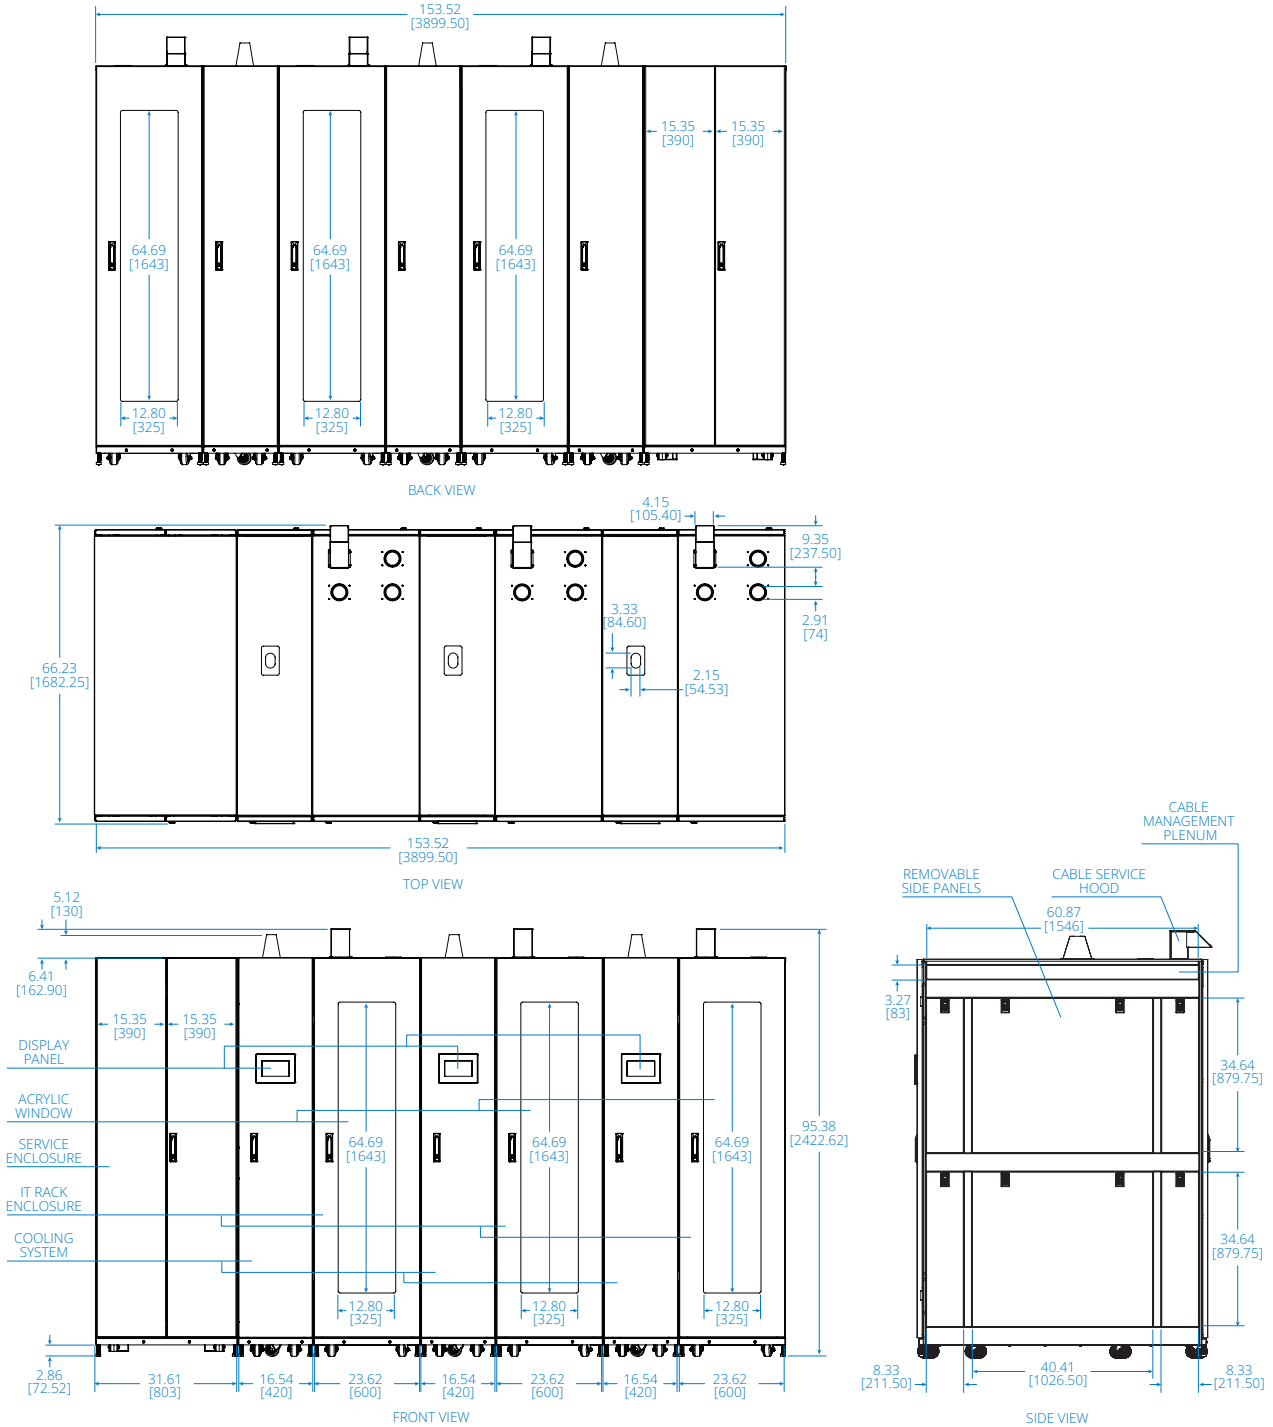

Dimensions: INCHES [mm]

Cooling Unit SRP-3R-3C12-M

Dimensions: INCHES [mm]

Outdoor Condenser Unit SRP-3R-3C12-M

SIDE VIEW

FRONT VIEW

CLEARANCE REQUIREMENTS

Dimensions: INCHES [mm]

Service Enclosure SRP-3R-3C12-M

Dimensions: INCHES [mm]

Assembled Unit SRP-3R-3C12-M

Dimensions: INCHES [mm]

Learn more at
TrippLite.Eaton.com/ModularDataCenter

Eaton
 1000 Eaton Boulevard
 Cleveland, OH 44122
 United States
 Eaton.com
 © 2024 Eaton
 All Rights Reserved
 Publication No. 23-11-126
 March 2024