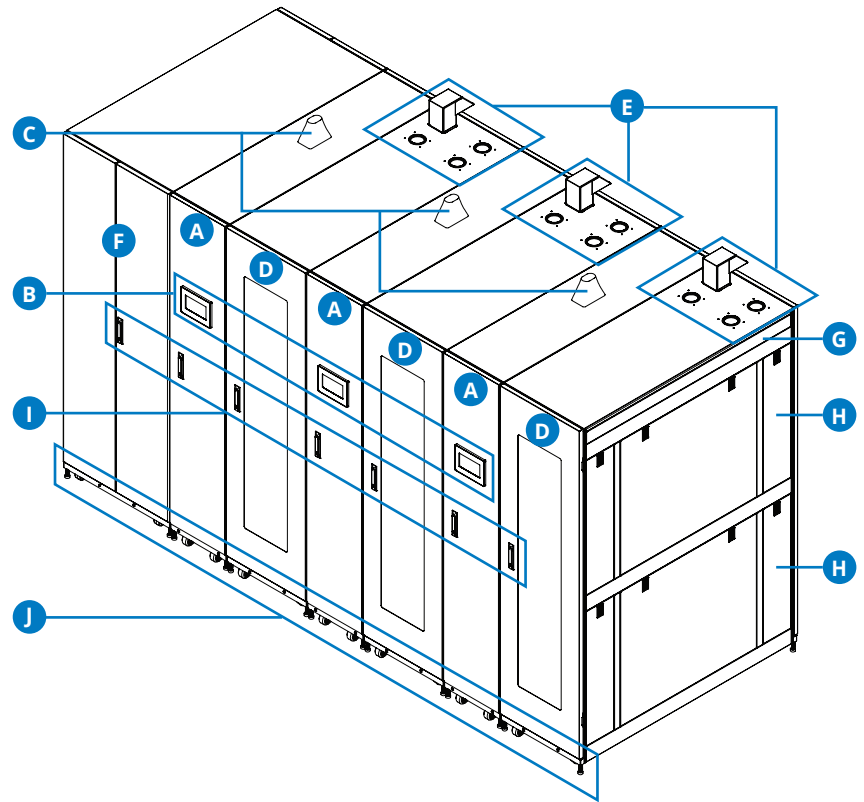

SmartRack® Modular Data Center SRP-3R-3C12-M

3 IT Rack Enclosures + 3 Cooling Enclosures + 3 12 kW Cooling Units + 1 Service Enclosure

- A** Cooling System with Enclosure and Outdoor Condenser (Not Shown)
- B** 7" Touchscreen Cooling Display
- C** Refrigerant Tubes Entry (Top or Bottom Entry)
- D** IT Rack Enclosure with Clear Acrylic Window
- E** Adjustable Cable Service Hood with 4 Cable Entry Hole Options
- F** Customizable Service Enclosure with Vented Door
- G** Cable Management Plenum
- H** Locking, Removable Side Panels
- I** Locking Handle (Security Lock Options Available)
- J** Casters and Leveling Feet

SPECIFICATIONS

Configuration Type	Three-Rack
44U IT Rack Enclosure Qty.	3
Individual IT Rack Enclosure Size [H x W x D]	95 x 23.6 x 64.9 in. / 2415 x 600 x 1648 mm
Individual IT Rack Enclosure Weight	570 lb. / 259 kg
Cooling System (kW) with Enclosure Qty.	3 (12 kW)
Individual Cooling Enclosure Size [H x W x D]	95 x 16.5 x 64.9 in. / 2415 x 420 x 1648 mm
Individual Cooling Enclosure Weight*	440 lb. / 200 kg
Cooling System Size**	78.7 x 11.8 x 43.3 in. / 2000 x 300 x 1100 mm
Cooling System Weight**	397 lb. / 180 kg
Medium Service Enclosure Qty.	1
Medium Service Enclosure Size [H x W x D]	95 x 31.5 x 64.9 in. / 2415 x 800 x 1648 mm
Medium Service Enclosure Weight	736 lb. / 334 kg
Overall Size [H x W x D]	95 x 153.5 x 64.9 in. / 2415 x 3900 x 1648 mm
Overall Weight with Cooling System	4957 lb. / 2248 kg

*Weight without the cooler.

**Size and weight values do not include the outdoor condenser.

Powering Business Worldwide

IT Rack Enclosure SRP-3R-3C12-M

Dimensions: INCHES [mm]

Cooling Enclosure SRP-3R-3C12-M

Dimensions: INCHES [mm]

Cooling Unit SRP-3R-3C12-M

Dimensions: INCHES [mm]

Outdoor Condenser Unit SRP-3R-3C12-M

SIDE VIEW

FRONT VIEW

CLEARANCE REQUIREMENTS

Dimensions: INCHES [mm]