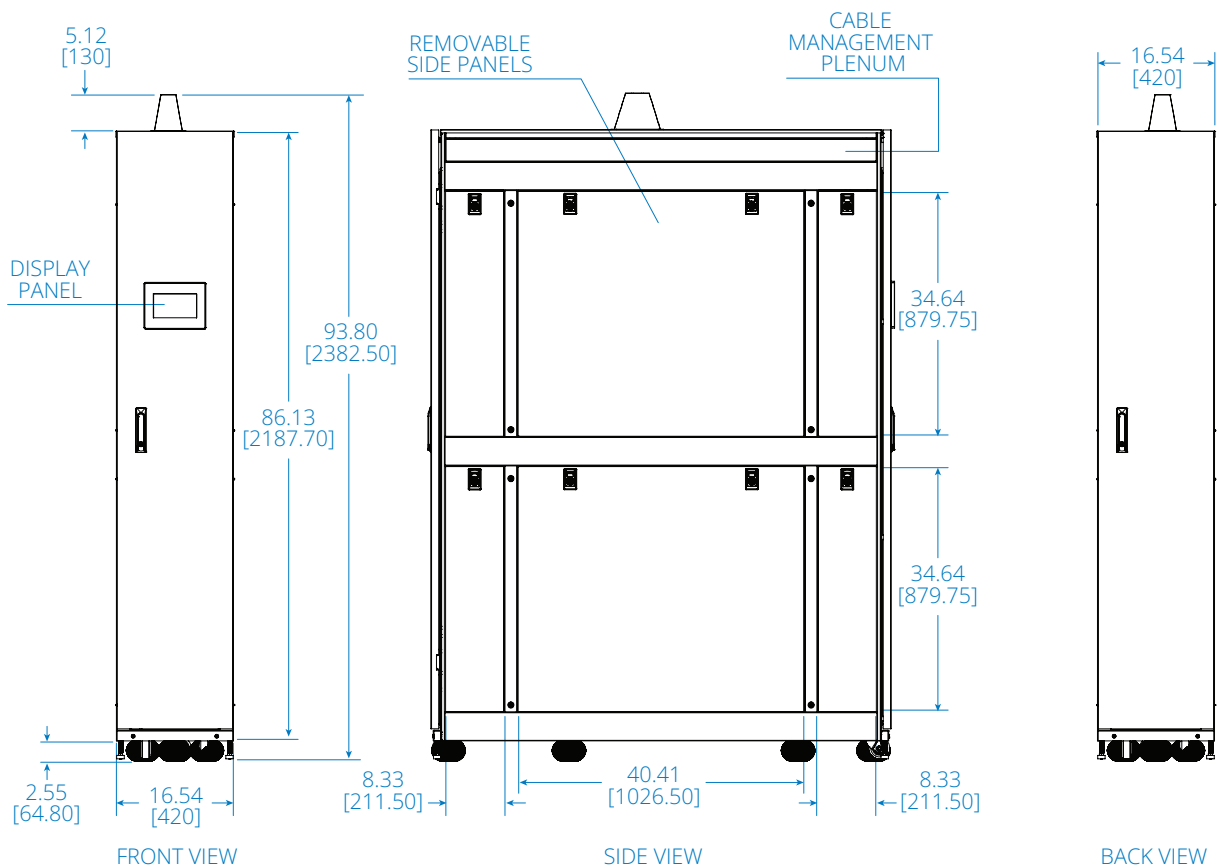

SPECIFICATIONS

Configuration Type	Three-Rack
44U IT Rack Enclosure Qty.	3
Individual IT Rack Enclosure Size [H x W x D]	95 x 23.6 x 64.9 in. / 2415 x 600 x 1648 mm
Individual IT Rack Enclosure Weight	570 lb. / 259 kg
Cooling System (kW) with Enclosure Qty.	3 (12 kW)
Individual Cooling Enclosure Size [H x W x D]	95 x 16.5 x 64.9 in. / 2415 x 420 x 1648 mm
Individual Cooling Enclosure Weight*	440 lb. / 200 kg
Cooling System Size**	78.7 x 11.8 x 43.3 in. / 2000 x 300 x 1100 mm
Cooling System Weight**	397 lb. / 180 kg
Medium Service Enclosure Qty.	1
Medium Service Enclosure Size [H x W x D]	95 x 31.5 x 64.9 in. / 2415 x 800 x 1648 mm
Medium Service Enclosure Weight	736 lb. / 334 kg
Overall Size [H x W x D]	95 x 153.5 x 64.9 in. / 2415 x 3900 x 1648 mm
Overall Weight with Cooling System	4957 lb. / 2248 kg

*Weight without the cooler.

**Size and weight values do not include the outdoor condenser.

Powering Business Worldwide

IT Rack Enclosure SRP-3R-3C12-M

Dimensions: INCHES [mm]

Cooling Enclosure SRP-3R-3C12-M

Dimensions: INCHES [mm]

Cooling Unit SRP-3R-3C12-M

Dimensions: INCHES [mm]

Outdoor Condenser Unit SRP-3R-3C12-M

SIDE VIEW

FRONT VIEW

CLEARANCE REQUIREMENTS

Dimensions: INCHES [mm]

Service Enclosure SRP-3R-3C12-M

Dimensions: INCHES [mm]

Assembled Unit SRP-3R-3C12-M

Dimensions: INCHES [mm]

Learn more at
TrippLite.Eaton.com/ModularDataCenter

Eaton
 1000 Eaton Boulevard
 Cleveland, OH 44122
 United States
 Eaton.com
 © 2024 Eaton
 All Rights Reserved
 Publication No. 23-11-126
 March 2024