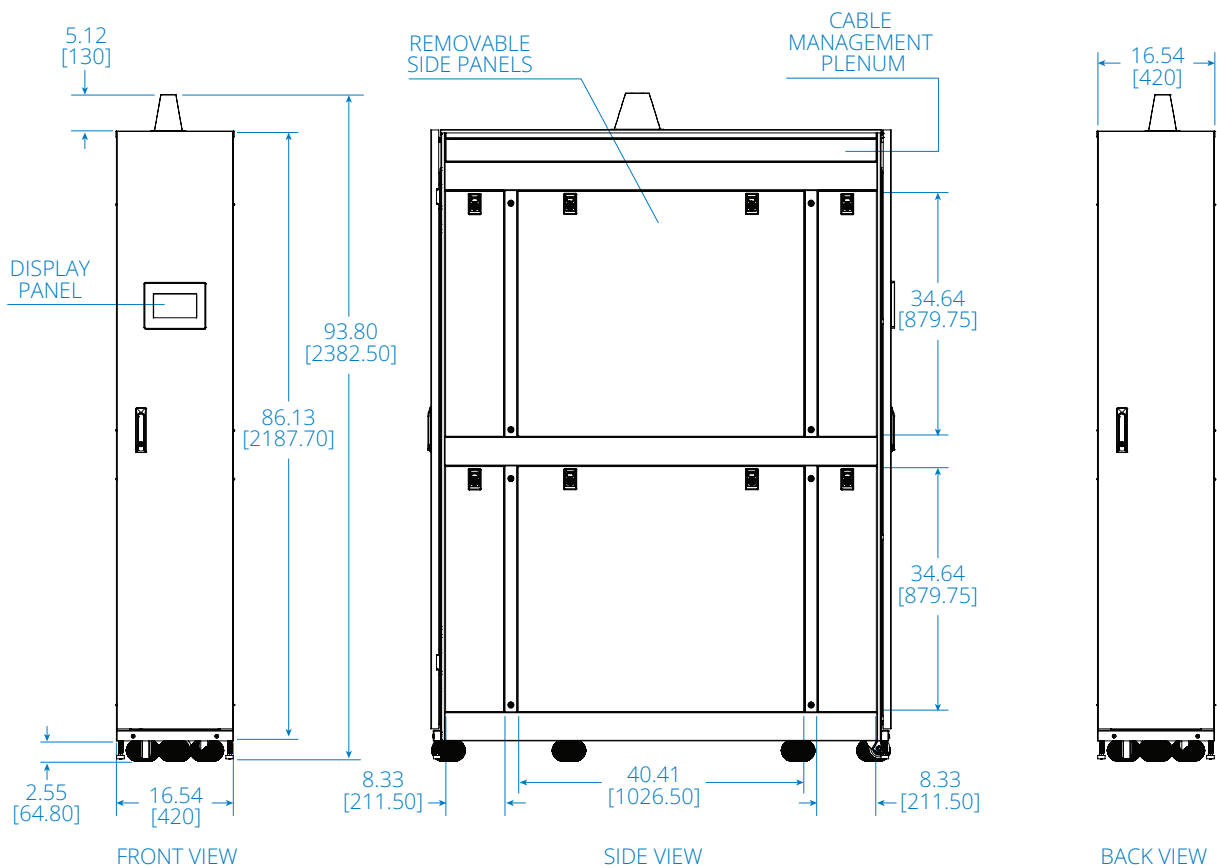

# SmartRack® Modular Data Center SRP-3R-2C25-M

3 IT Rack Enclosures + 2 Cooling Enclosures + 2 25 kW Cooling Units + 1 Service Enclosure

- A** Cooling System with Enclosure and Outdoor Condenser (Not Shown)
- B** 7" Touchscreen Cooling Display
- C** Refrigerant Tubes Entry (Top or Bottom Entry)
- D** IT Rack Enclosure with Clear Acrylic Window
- E** Adjustable Cable Service Hood with 4 Cable Entry Hole Options
- F** Customizable Service Enclosure with Vented Door
- G** Cable Management Plenum
- H** Locking, Removable Side Panels
- I** Locking Handle (Security Lock Options Available)
- J** Casters and Leveling Feet

## SPECIFICATIONS

<b>Configuration Type</b>	Three-Rack
<b>44U IT Rack Enclosure Qty.</b>	3
Individual IT Rack Enclosure Size [H x W x D]	95 x 23.6 x 64.9 in. / 2415 x 600 x 1648 mm
Individual IT Rack Enclosure Weight	570 lb. / 259 kg
<b>Cooling System (kW) with Enclosure Qty.</b>	2 (25 kW)
Individual Cooling Enclosure Size [H x W x D]	95 x 16.5 x 64.9 in. / 2415 x 420 x 1648 mm
Individual Cooling Enclosure Weight*	440 lb. / 200 kg
Cooling System Size** [H x W x D]	78.7 x 11.8 x 43.3 in. / 2000 x 300 x 1100 mm
Cooling System Weight**	437 lb. / 198 kg
<b>Medium Service Enclosure Qty.</b>	1
Medium Service Enclosure Size [H x W x D]	95 x 31.5 x 64.9 in. / 2415 x 800 x 1648 mm
Medium Service Enclosure Weight	736 lb. / 334 kg
<b>Overall Size [H x W x D]</b>	95 x 136.75 x 64.9 in. / 2415 x 3474 x 1648 mm
<b>Overall Weight with Cooling System</b>	4200 lb. / 1905 kg

# IT Rack Enclosure SRP-3R-2C25-M

Dimensions: INCHES [mm]

# Cooling Enclosure SRP-3R-2C25-M

Dimensions: INCHES [mm]