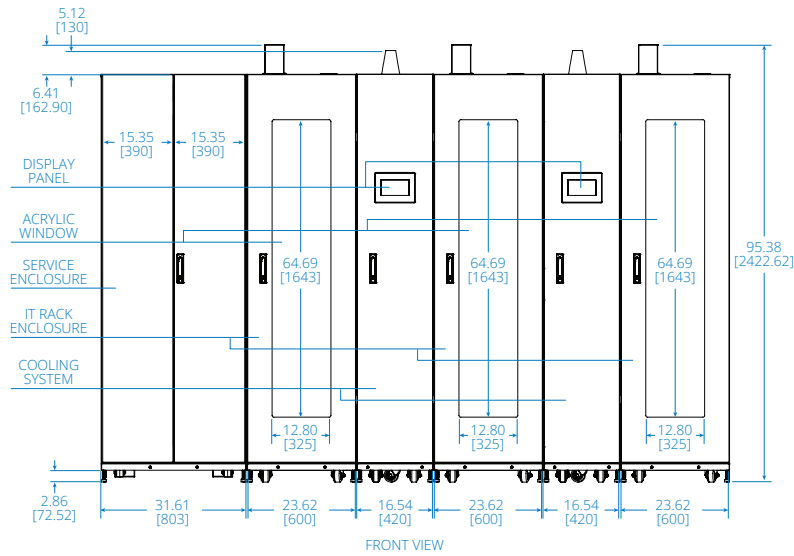

# Cooling Unit SRP-3R-2C25-M

Dimensions: INCHES [mm]

# Outdoor Condenser Unit SRP-3R-2C25-M

Dimensions: INCHES [mm]

# Service Enclosure SRP-3R-2C25-M

Dimensions: INCHES [mm]

# Assembled Unit SRP-3R-2C25-M

Dimensions: INCHES [mm]

Learn more at

[TrippLite.Eaton.com/ModularDataCenter](https://www.commodatacenter.com/ModularDataCenter)

Powering Business Worldwide

**Eaton**  
1000 Eaton Boulevard  
Cleveland, OH 44122  
United States  
Eaton.com