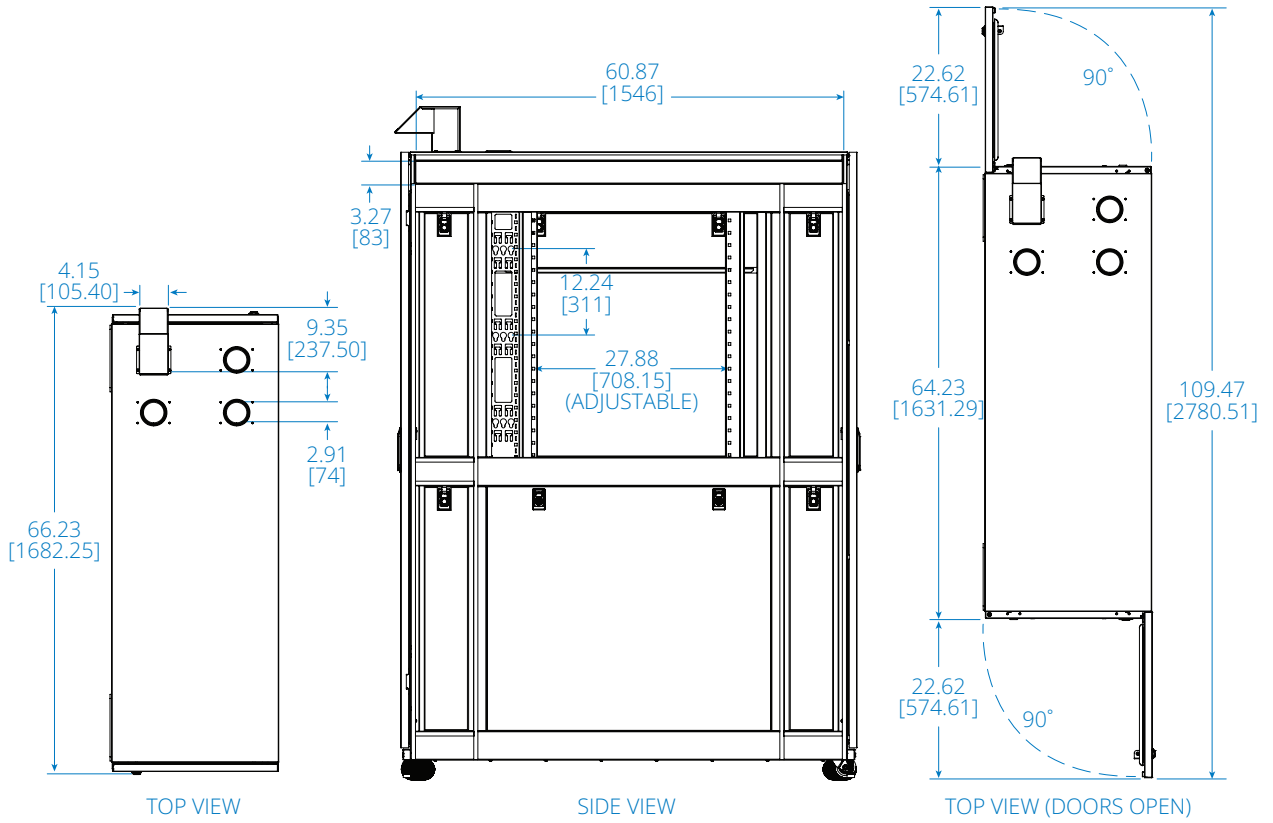

# SmartRack® Modular Data Center SRP-3R-2C25-M

3 IT Rack Enclosures + 2 Cooling Enclosures + 2 25 kW Cooling Units + 1 Service Enclosure

- A** Cooling System with Enclosure and Outdoor Condenser (Not Shown)
- B** 7" Touchscreen Cooling Display
- C** Refrigerant Tubes Entry (Top or Bottom Entry)
- D** IT Rack Enclosure with Clear Acrylic Window
- E** Adjustable Cable Service Hood with 4 Cable Entry Hole Options
- F** Customizable Service Enclosure with Vented Door
- G** Cable Management Plenum
- H** Locking, Removable Side Panels
- I** Locking Handle (Security Lock Options Available)
- J** Casters and Leveling Feet

## SPECIFICATIONS

<b>Configuration Type</b>	Three-Rack
<b>44U IT Rack Enclosure Qty.</b>	3
Individual IT Rack Enclosure Size [H x W x D]	95 x 23.6 x 64.9 in. / 2415 x 600 x 1648 mm
Individual IT Rack Enclosure Weight	570 lb. / 259 kg
<b>Cooling System (kW) with Enclosure Qty.</b>	2 (25 kW)
Individual Cooling Enclosure Size [H x W x D]	95 x 16.5 x 64.9 in. / 2415 x 420 x 1648 mm
Individual Cooling Enclosure Weight*	440 lb. / 200 kg
Cooling System Size** [H x W x D]	78.7 x 11.8 x 43.3 in. / 2000 x 300 x 1100 mm
Cooling System Weight**	437 lb. / 198 kg
<b>Medium Service Enclosure Qty.</b>	1
Medium Service Enclosure Size [H x W x D]	95 x 31.5 x 64.9 in. / 2415 x 800 x 1648 mm
Medium Service Enclosure Weight	736 lb. / 334 kg
<b>Overall Size [H x W x D]</b>	95 x 136.75 x 64.9 in. / 2415 x 3474 x 1648 mm
<b>Overall Weight with Cooling System</b>	4200 lb. / 1905 kg

# IT Rack Enclosure SRP-3R-2C25-M

Dimensions: INCHES [mm]

# Cooling Enclosure SRP-3R-2C25-M

Dimensions: INCHES [mm]