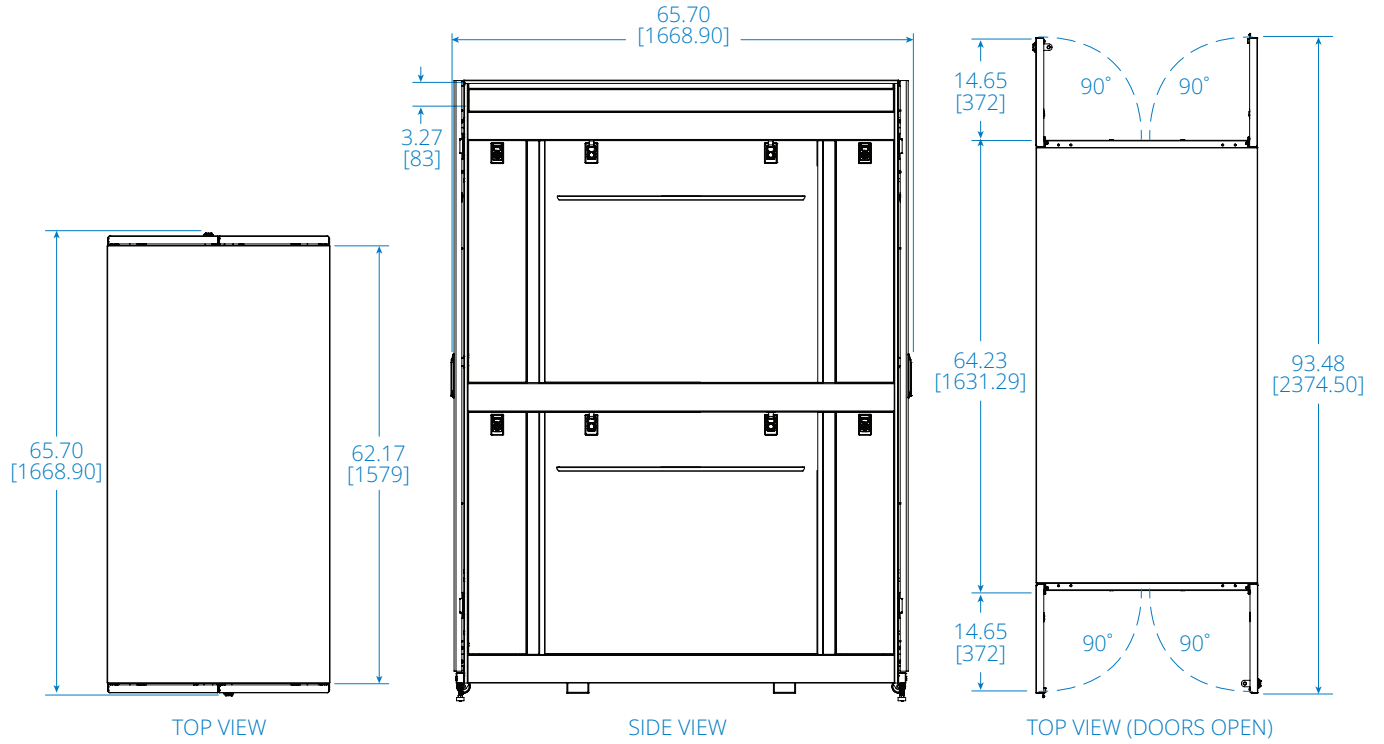

# Cooling Enclosure SRP-3R-2C25-M

Dimensions: INCHES [mm]

# Cooling Unit SRP-3R-2C25-M

Dimensions: INCHES [mm]

# Outdoor Condenser Unit SRP-3R-2C25-M

Dimensions: INCHES [mm]

# Service Enclosure SRP-3R-2C25-M

Dimensions: INCHES [mm]