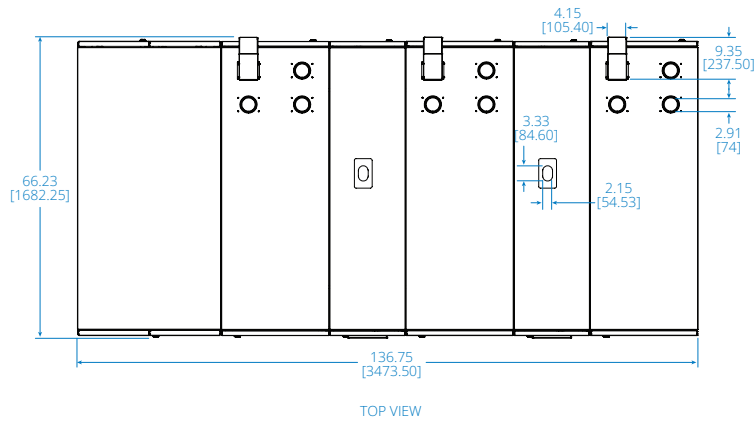

# Cooling Unit SRP-3R-2C25-M

Dimensions: INCHES [mm]

# Outdoor Condenser Unit SRP-3R-2C25-M

Dimensions: INCHES [mm]

# Service Enclosure SRP-3R-2C25-M

Dimensions: INCHES [mm]

# Assembled Unit SRP-3R-2C25-M

Dimensions: INCHES [mm]

Learn more at

[TrippLite.Eaton.com/ModularDataCenter](https://www.commodatacenter.com/ModularDataCenter)

Powering Business Worldwide

**Eaton**  
1000 Eaton Boulevard  
Cleveland, OH 44122  
United States  
Eaton.com