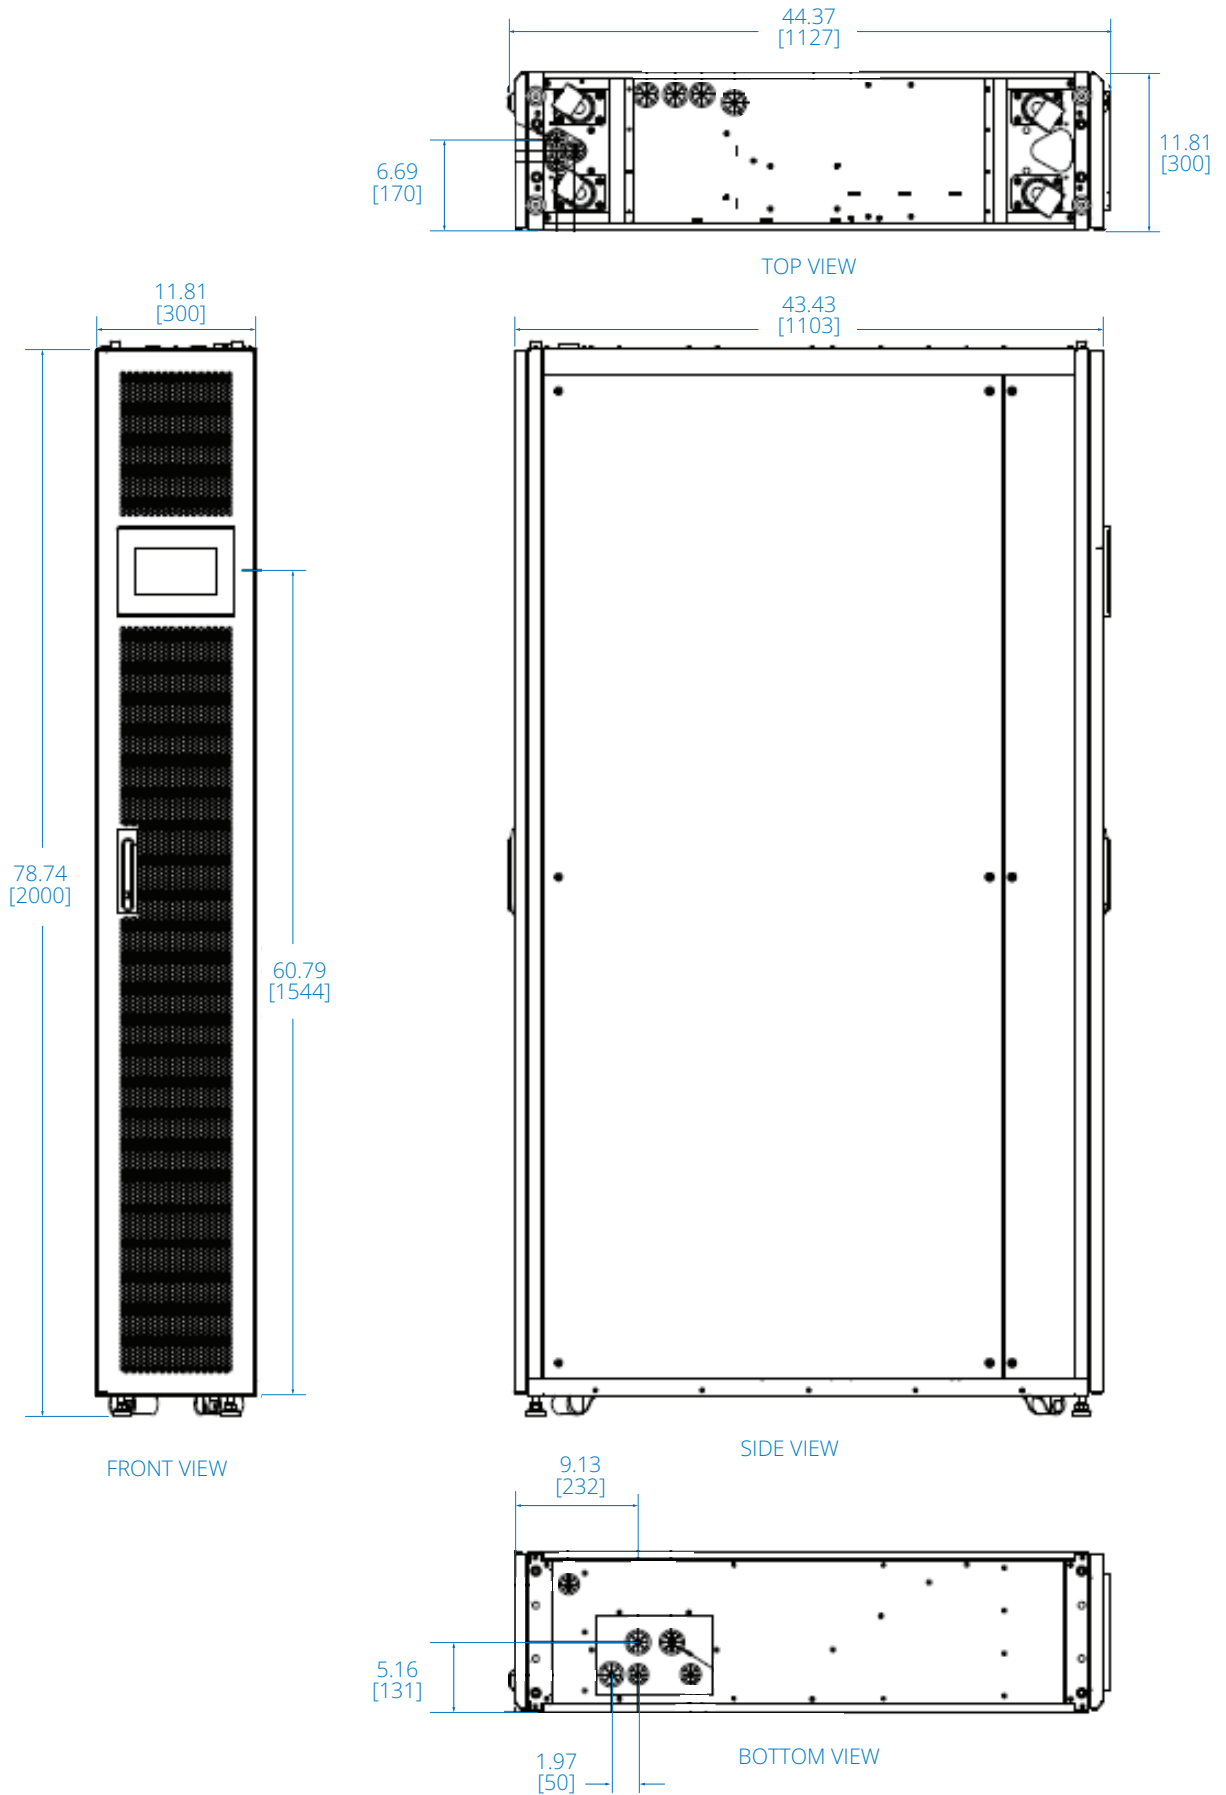

# IT Rack Enclosure SRP-3R-2C25-M

Dimensions: INCHES [mm]

# Cooling Enclosure SRP-3R-2C25-M

Dimensions: INCHES [mm]

# Cooling Unit SRP-3R-2C25-M

Dimensions: INCHES [mm]