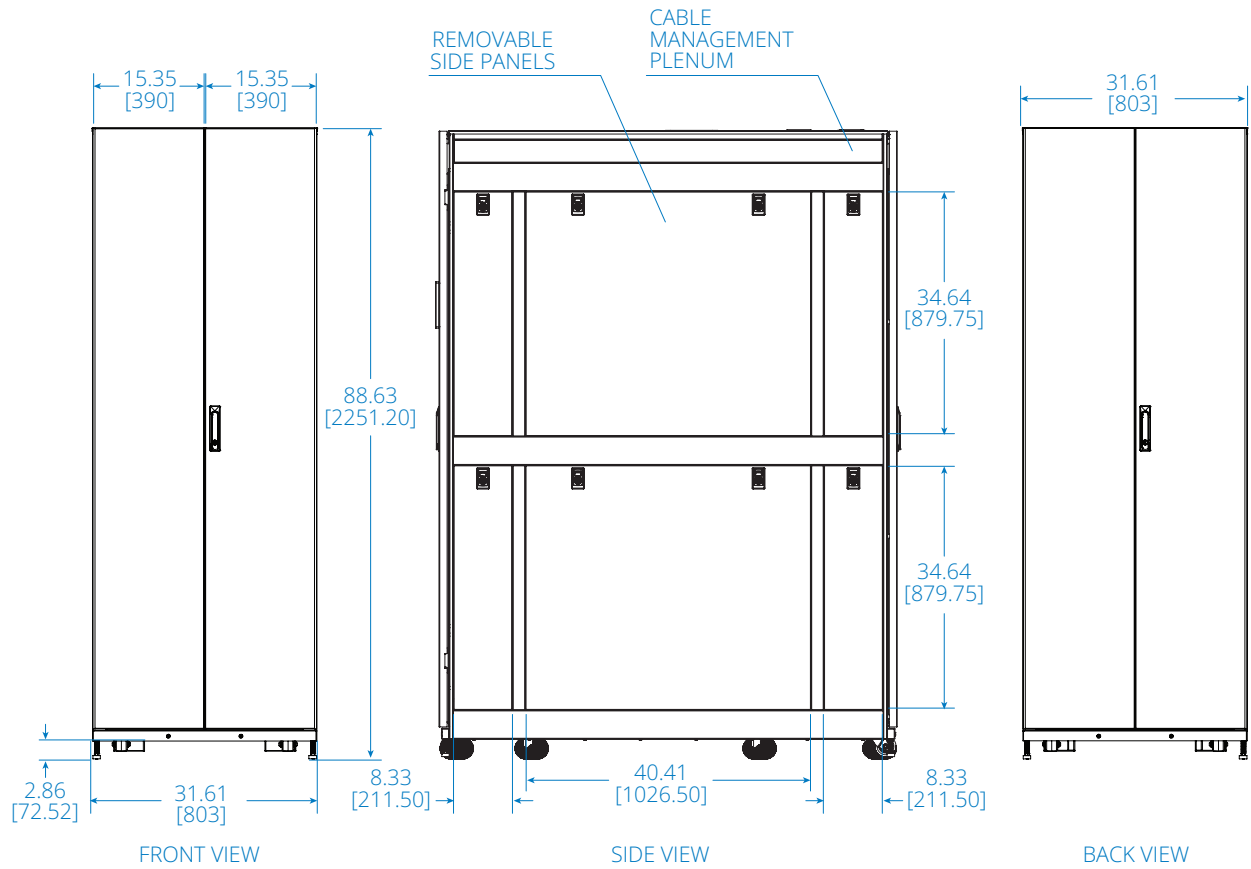

# Cooling Enclosure SRP-3R-2C25-M

Dimensions: INCHES [mm]

# Cooling Unit SRP-3R-2C25-M

Dimensions: INCHES [mm]

# Outdoor Condenser Unit SRP-3R-2C25-M

Dimensions: INCHES [mm]

# Service Enclosure SRP-3R-2C25-M

Dimensions: INCHES [mm]