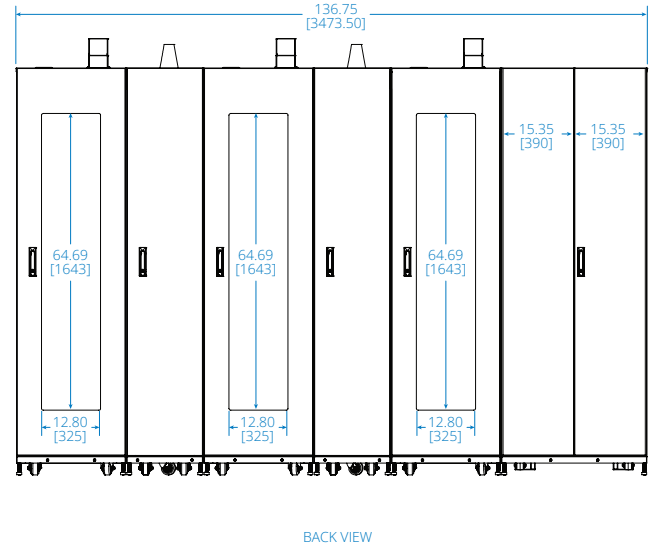

Assembled Unit SRP-3R-2C25-M

Dimensions: INCHES [mm]

Learn more at

[TrippLite.Eaton.com/ModularDataCenter](https://www.commodatacenter.com/ModularDataCenter)

Powering Business Worldwide

Eaton
1000 Eaton Boulevard
Cleveland, OH 44122
United States
Eaton.com

© 2024 Eaton
All Rights Reserved
Publication No. 23-11-125
March 2024

No part of this document may be reproduced in any way without the express written approval of Eaton.

Eaton reserves the right to change specifications without prior notice. Eaton is a registered trademark of Eaton. All other trademarks are properties of their respective companies.

Follow us on social media to get the latest product and support information.