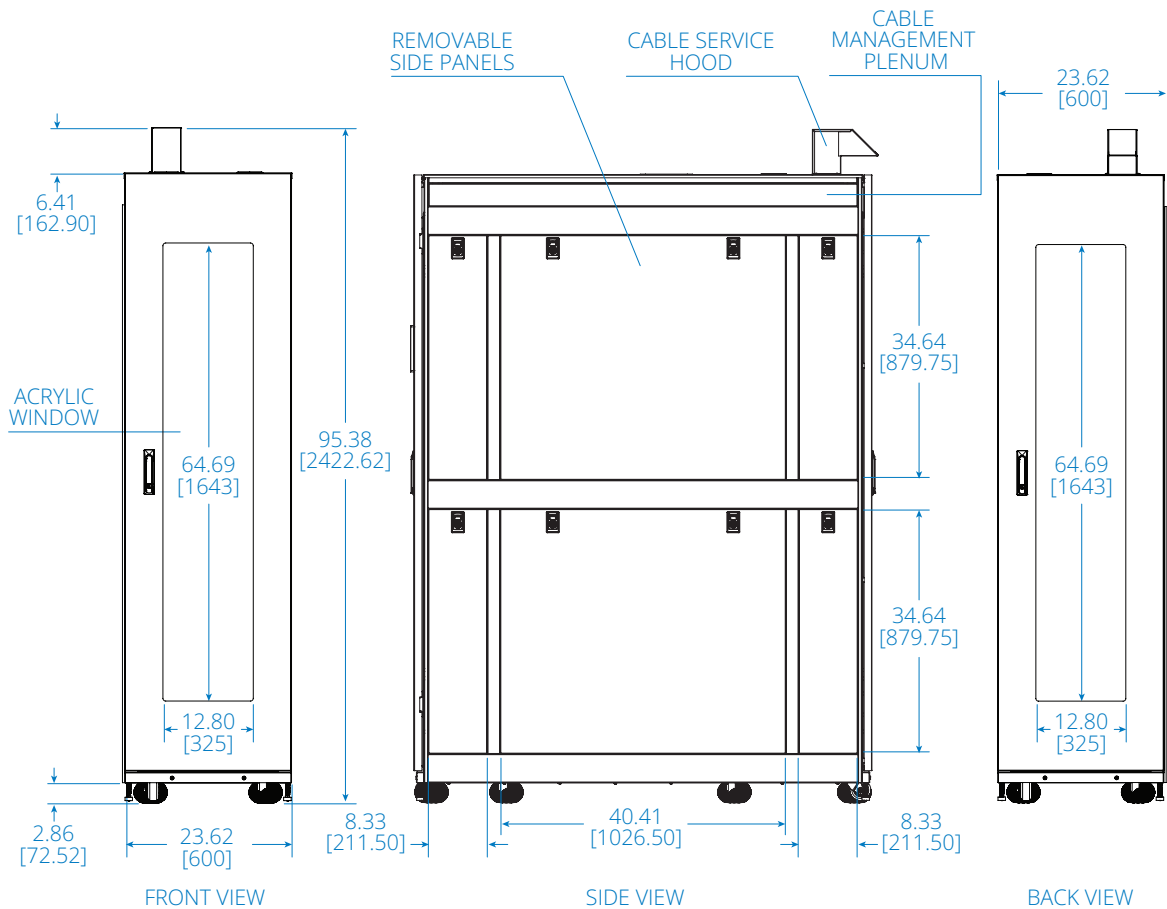

# SmartRack® Modular Data Center SRP-3R-2C25-M

3 IT Rack Enclosures + 2 Cooling Enclosures + 2 25 kW Cooling Units + 1 Service Enclosure

- A** Cooling System with Enclosure and Outdoor Condenser (Not Shown)
- B** 7" Touchscreen Cooling Display
- C** Refrigerant Tubes Entry (Top or Bottom Entry)
- D** IT Rack Enclosure with Clear Acrylic Window
- E** Adjustable Cable Service Hood with 4 Cable Entry Hole Options
- F** Customizable Service Enclosure with Vented Door
- G** Cable Management Plenum
- H** Locking, Removable Side Panels
- I** Locking Handle (Security Lock Options Available)
- J** Casters and Leveling Feet

## SPECIFICATIONS

<b>Configuration Type</b>	Three-Rack
<b>44U IT Rack Enclosure Qty.</b>	3
Individual IT Rack Enclosure Size [H x W x D]	95 x 23.6 x 64.9 in. / 2415 x 600 x 1648 mm
Individual IT Rack Enclosure Weight	570 lb. / 259 kg
<b>Cooling System (kW) with Enclosure Qty.</b>	2 (25 kW)
Individual Cooling Enclosure Size [H x W x D]	95 x 16.5 x 64.9 in. / 2415 x 420 x 1648 mm
Individual Cooling Enclosure Weight*	440 lb. / 200 kg
Cooling System Size** [H x W x D]	78.7 x 11.8 x 43.3 in. / 2000 x 300 x 1100 mm
Cooling System Weight**	437 lb. / 198 kg
<b>Medium Service Enclosure Qty.</b>	1
Medium Service Enclosure Size [H x W x D]	95 x 31.5 x 64.9 in. / 2415 x 800 x 1648 mm
Medium Service Enclosure Weight	736 lb. / 334 kg
<b>Overall Size [H x W x D]</b>	95 x 136.75 x 64.9 in. / 2415 x 3474 x 1648 mm
<b>Overall Weight with Cooling System</b>	4200 lb. / 1905 kg

# IT Rack Enclosure SRP-3R-2C25-M

Dimensions: INCHES [mm]

# Cooling Enclosure SRP-3R-2C25-M

Dimensions: INCHES [mm]