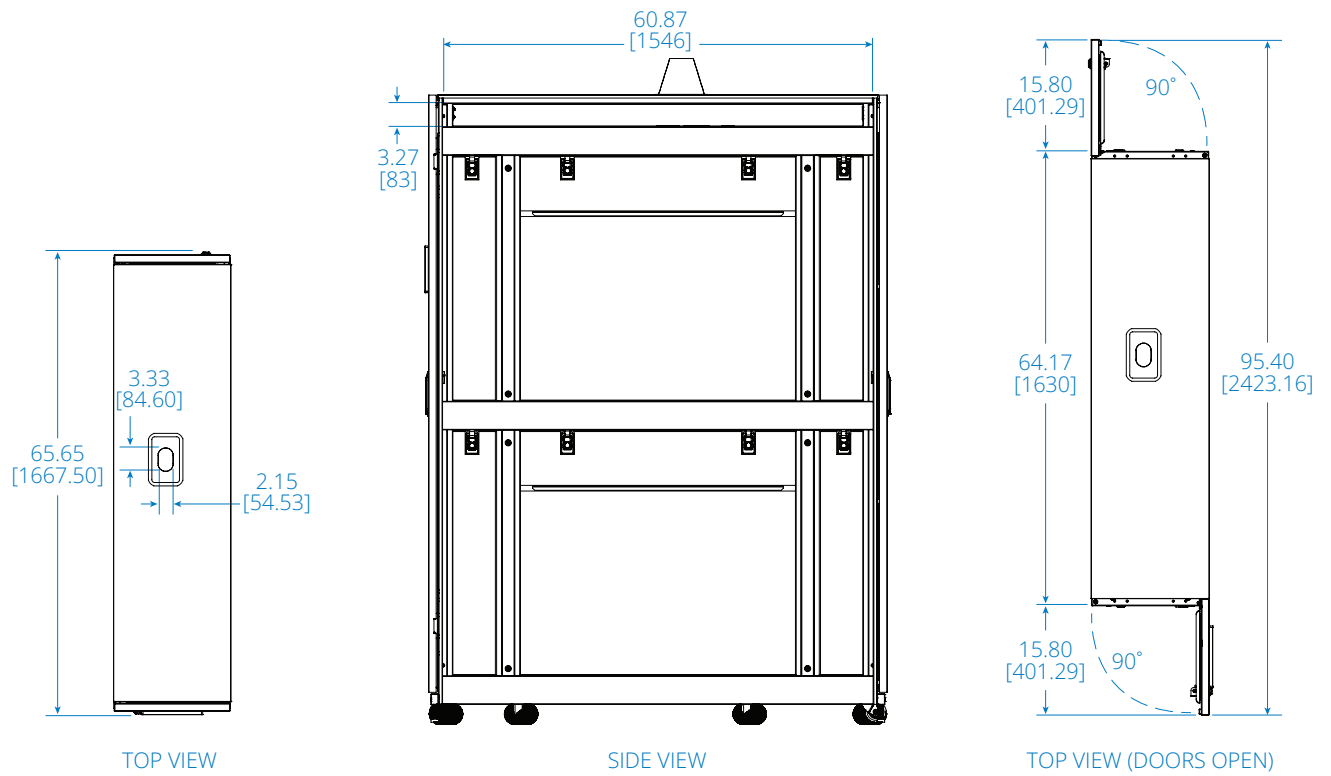

# SmartRack® Modular Data Center SRP-3R-2C25-M

3 IT Rack Enclosures + 2 Cooling Enclosures + 2 25 kW Cooling Units + 1 Service Enclosure

- A** Cooling System with Enclosure and Outdoor Condenser (Not Shown)
- B** 7" Touchscreen Cooling Display
- C** Refrigerant Tubes Entry (Top or Bottom Entry)
- D** IT Rack Enclosure with Clear Acrylic Window
- E** Adjustable Cable Service Hood with 4 Cable Entry Hole Options
- F** Customizable Service Enclosure with Vented Door
- G** Cable Management Plenum
- H** Locking, Removable Side Panels
- I** Locking Handle (Security Lock Options Available)
- J** Casters and Leveling Feet

## SPECIFICATIONS

<b>Configuration Type</b>	Three-Rack
<b>44U IT Rack Enclosure Qty.</b>	3
Individual IT Rack Enclosure Size [H x W x D]	95 x 23.6 x 64.9 in. / 2415 x 600 x 1648 mm
Individual IT Rack Enclosure Weight	570 lb. / 259 kg
<b>Cooling System (kW) with Enclosure Qty.</b>	2 (25 kW)
Individual Cooling Enclosure Size [H x W x D]	95 x 16.5 x 64.9 in. / 2415 x 420 x 1648 mm
Individual Cooling Enclosure Weight*	440 lb. / 200 kg
Cooling System Size** [H x W x D]	78.7 x 11.8 x 43.3 in. / 2000 x 300 x 1100 mm
Cooling System Weight**	437 lb. / 198 kg
<b>Medium Service Enclosure Qty.</b>	1
Medium Service Enclosure Size [H x W x D]	95 x 31.5 x 64.9 in. / 2415 x 800 x 1648 mm
Medium Service Enclosure Weight	736 lb. / 334 kg
<b>Overall Size [H x W x D]</b>	95 x 136.75 x 64.9 in. / 2415 x 3474 x 1648 mm
<b>Overall Weight with Cooling System</b>	4200 lb. / 1905 kg

# IT Rack Enclosure SRP-3R-2C25-M

Dimensions: INCHES [mm]

# Cooling Enclosure SRP-3R-2C25-M

Dimensions: INCHES [mm]