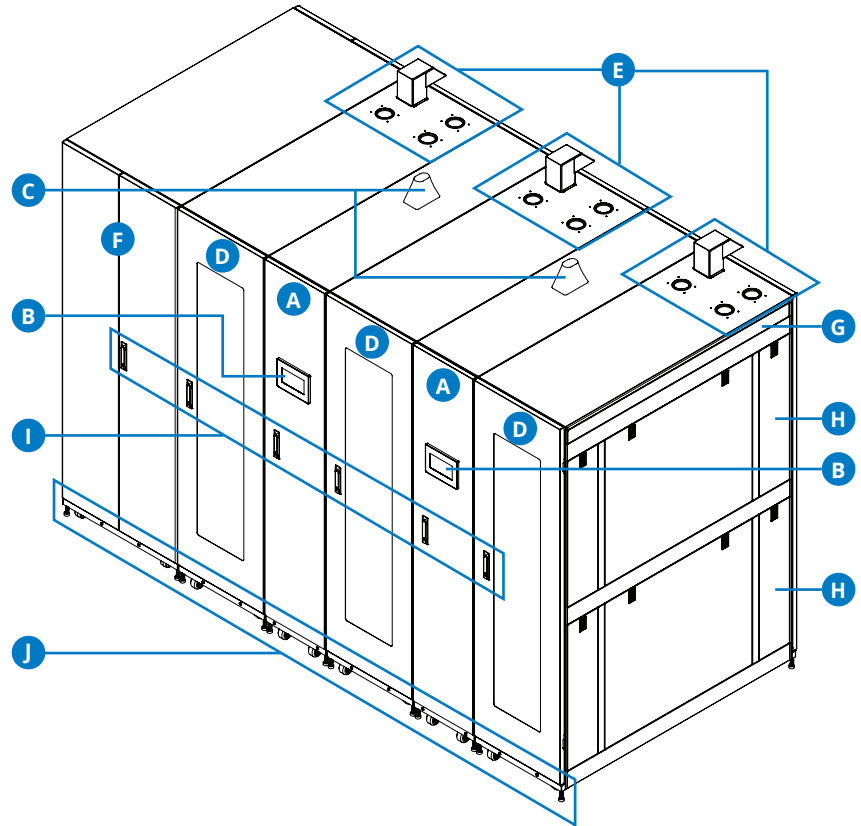

# SmartRack® Modular Data Center SRP-3R-2C25-M

3 IT Rack Enclosures + 2 Cooling Enclosures + 2 25 kW Cooling Units + 1 Service Enclosure

- A** Cooling System with Enclosure and Outdoor Condenser (Not Shown)
- B** 7" Touchscreen Cooling Display
- C** Refrigerant Tubes Entry (Top or Bottom Entry)
- D** IT Rack Enclosure with Clear Acrylic Window
- E** Adjustable Cable Service Hood with 4 Cable Entry Hole Options
- F** Customizable Service Enclosure with Vented Door
- G** Cable Management Plenum
- H** Locking, Removable Side Panels
- I** Locking Handle (Security Lock Options Available)
- J** Casters and Leveling Feet

## SPECIFICATIONS

<b>Configuration Type</b>	Three-Rack
<b>44U IT Rack Enclosure Qty.</b>	3
Individual IT Rack Enclosure Size [H x W x D]	95 x 23.6 x 64.9 in. / 2415 x 600 x 1648 mm
Individual IT Rack Enclosure Weight	570 lb. / 259 kg
<b>Cooling System (kW) with Enclosure Qty.</b>	2 (25 kW)
Individual Cooling Enclosure Size [H x W x D]	95 x 16.5 x 64.9 in. / 2415 x 420 x 1648 mm
Individual Cooling Enclosure Weight*	440 lb. / 200 kg
Cooling System Size** [H x W x D]	78.7 x 11.8 x 43.3 in. / 2000 x 300 x 1100 mm
Cooling System Weight**	437 lb. / 198 kg
<b>Medium Service Enclosure Qty.</b>	1
Medium Service Enclosure Size [H x W x D]	95 x 31.5 x 64.9 in. / 2415 x 800 x 1648 mm
Medium Service Enclosure Weight	736 lb. / 334 kg
<b>Overall Size [H x W x D]</b>	95 x 136.75 x 64.9 in. / 2415 x 3474 x 1648 mm
<b>Overall Weight with Cooling System</b>	4200 lb. / 1905 kg