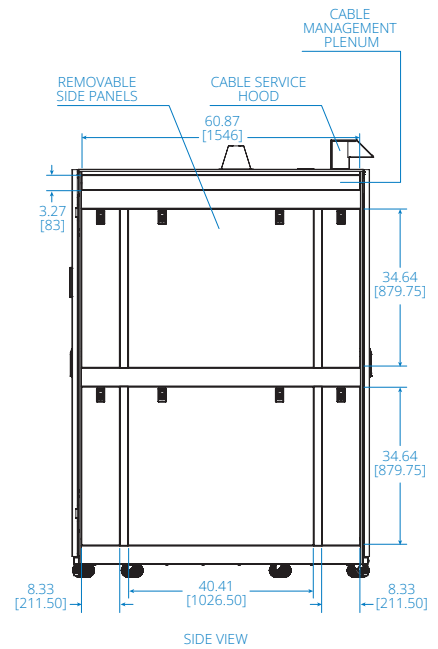

# Cooling Unit SRP-3R-2C25-M

Dimensions: INCHES [mm]

# Outdoor Condenser Unit SRP-3R-2C25-M

Dimensions: INCHES [mm]

# Service Enclosure SRP-3R-2C25-M

Dimensions: INCHES [mm]

# Assembled Unit SRP-3R-2C25-M

Dimensions: INCHES [mm]

Learn more at

[TrippLite.Eaton.com/ModularDataCenter](https://www.commodatacenter.com/ModularDataCenter)

Powering Business Worldwide

**Eaton**  
1000 Eaton Boulevard  
Cleveland, OH 44122  
United States  
Eaton.com