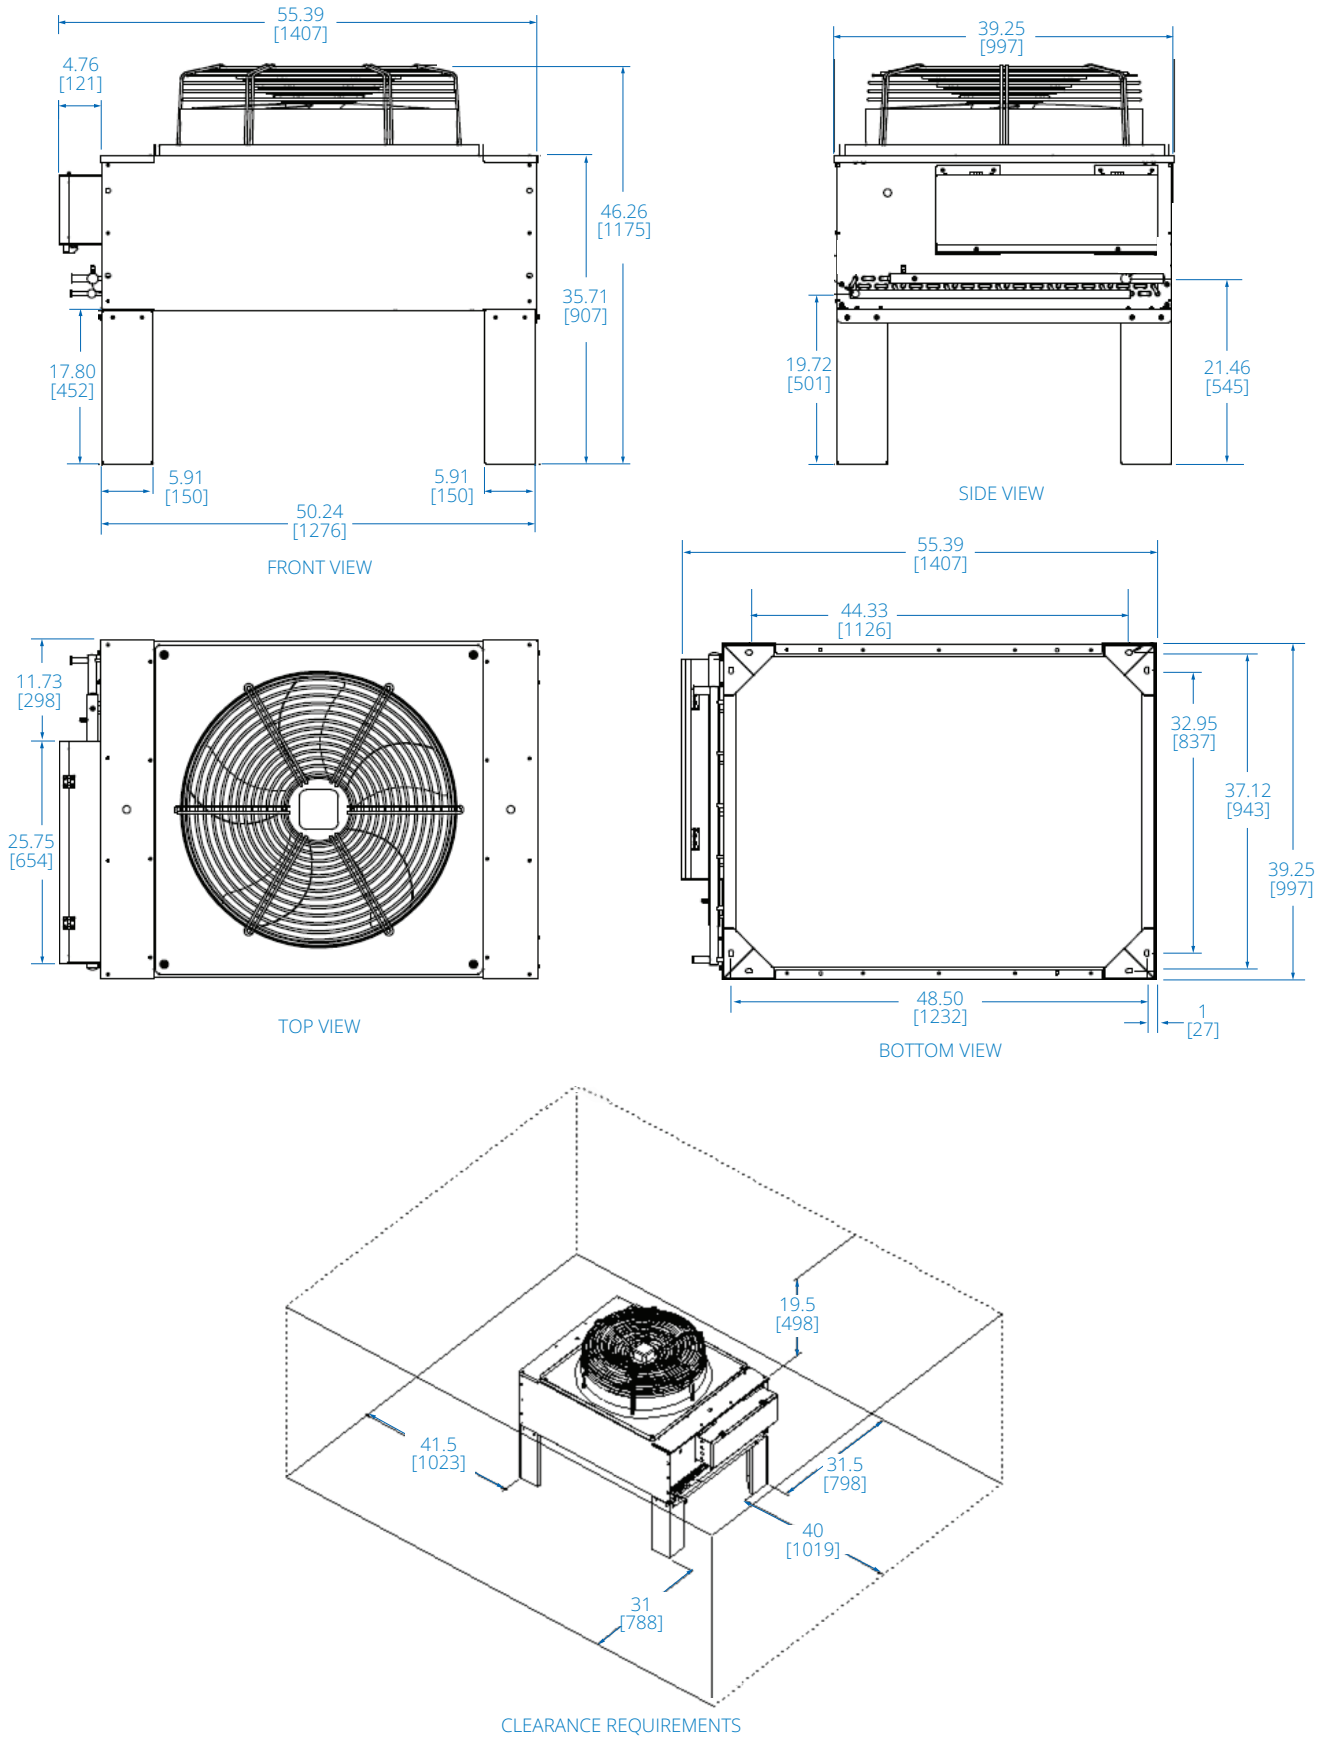

Outdoor Condenser Unit SRP-3R-2C25-M

Dimensions: INCHES [mm]