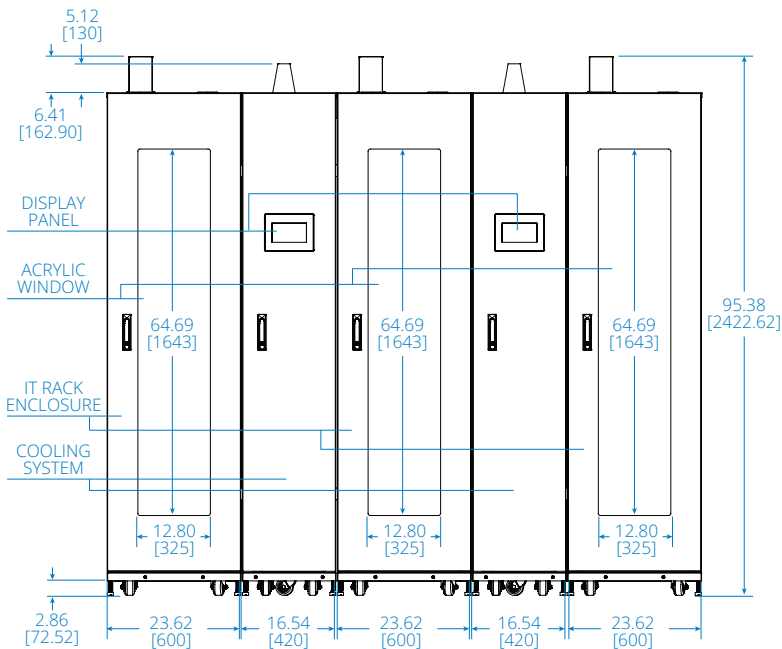

*Weight without the cooler.

**Size and weight values do not include the outdoor condenser.

Powering Business Worldwide

IT Rack Enclosure SRP-3R-2C12

Dimensions: INCHES [mm]

Cooling Enclosure SRP-3R-2C12

Dimensions: INCHES [mm]

Cooling Unit SRP-3R-2C12

Dimensions: INCHES [mm]

Outdoor Condenser Unit SRP-3R-2C12

SIDE VIEW

FRONT VIEW

CLEARANCE REQUIREMENTS

Dimensions: INCHES [mm]

Assembled Unit SRP-3R-2C12

TOP VIEW

SIDE VIEW

FRONT VIEW

BACK VIEW

Dimensions: INCHES [mm]

Learn more at

[TrippLite.Eaton.com/ModularDataCenter](https://www.commodatacenter.com/ModularDataCenter)

Powering Business Worldwide