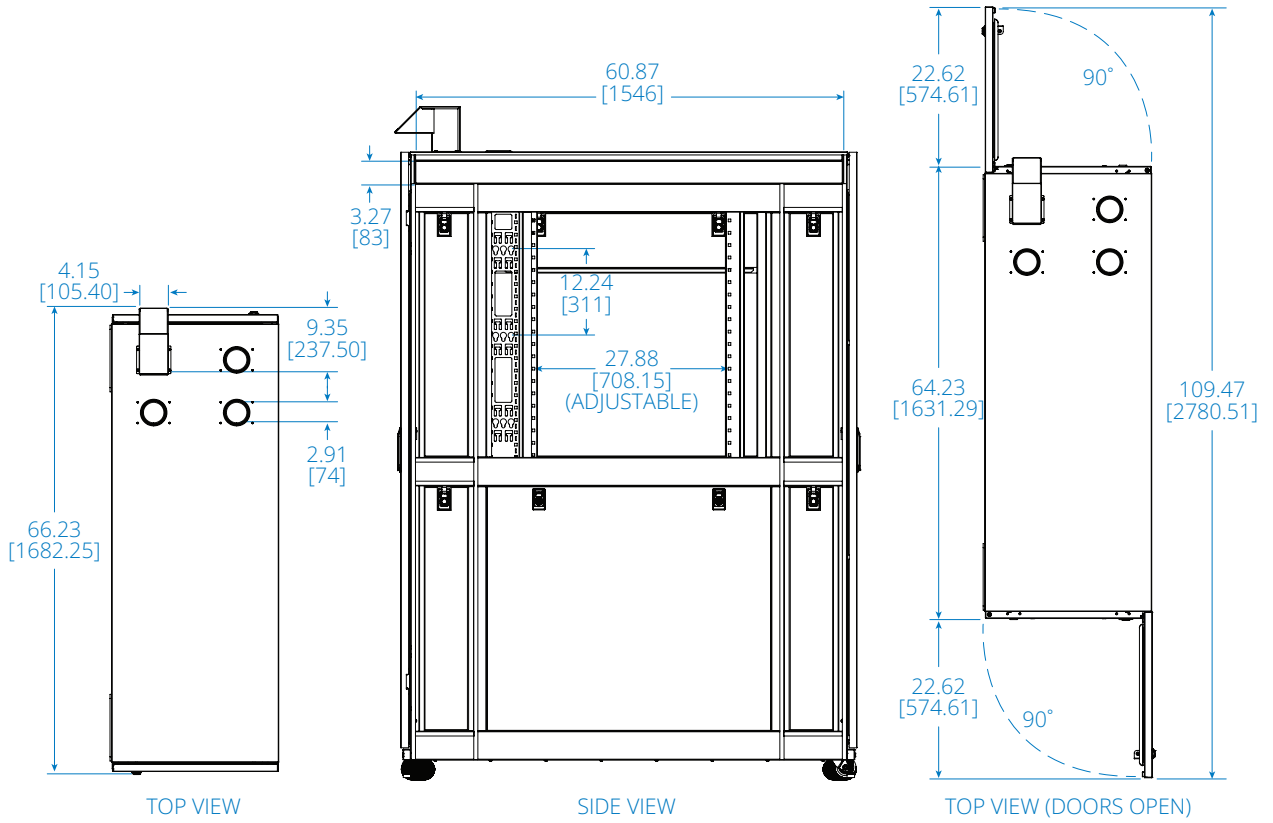

SmartRack® Modular Data Center SRP-3R-2C12

3 IT Rack Enclosures + 2 Cooling Enclosures + 2 12 kW Cooling Units

- A** Cooling System with Enclosure and Outdoor Condenser (Not Shown)
- B** 7" Touchscreen Cooling Display
- C** Refrigerant Tubes Entry (Top or Bottom Entry)
- D** IT Rack Enclosure with Clear Acrylic Window
- E** Adjustable Cable Service Hood with 4 Cable Entry Hole Options
- F** Cable Management Plenum
- G** Locking, Removable Side Panels
- H** Locking Handle (Security Lock Options Available)
- I** Casters and Leveling Feet

SPECIFICATIONS

Configuration Type	Three-Rack
44U IT Rack Enclosure Qty.	3
Individual IT Rack Enclosure Size [H x W x D]	95 x 23.6 x 64.9 in. / 2415 x 600 x 1648 mm
Individual IT Rack Enclosure Weight	570 lb. / 259 kg
Cooling System (kW) with Enclosure Qty.	2 (12 kW)
Individual Cooling Enclosure Size [H x W x D]	95 x 16.5 x 64.9 in. / 2415 x 420 x 1648 mm
Individual Cooling Enclosure Weight*	440 lb. / 200 kg
Cooling System Size**	78.7 x 11.8 x 43.3 in. / 2000 x 300 x 1100 mm
Cooling System Weight**	397 lb. / 180 kg
Overall Size [H x W x D]	95 x 105 x 64.9 in. / 2415 x 2668 x 1648 mm
Overall Weight with Cooling System	3384 lb. / 1535 kg

*Weight without the cooler.

**Size and weight values do not include the outdoor condenser.

Powering Business Worldwide

IT Rack Enclosure SRP-3R-2C12

Dimensions: INCHES [mm]

Cooling Enclosure SRP-3R-2C12

Dimensions: INCHES [mm]

Cooling Unit SRP-3R-2C12

Dimensions: INCHES [mm]

Outdoor Condenser Unit SRP-3R-2C12

SIDE VIEW

FRONT VIEW

CLEARANCE REQUIREMENTS

Dimensions: INCHES [mm]

Assembled Unit SRP-3R-2C12