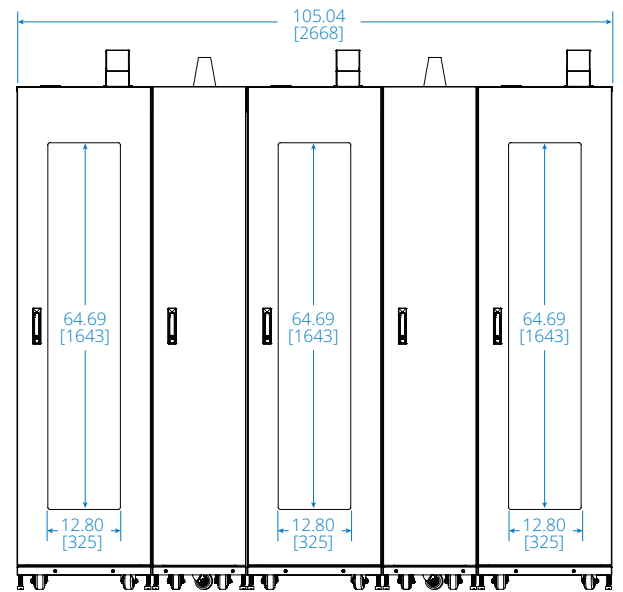

SPECIFICATIONS

Configuration Type	Three-Rack
44U IT Rack Enclosure Qty.	3
Individual IT Rack Enclosure Size [H x W x D]	95 x 23.6 x 64.9 in. / 2415 x 600 x 1648 mm
Individual IT Rack Enclosure Weight	570 lb. / 259 kg
Cooling System (kW) with Enclosure Qty.	2 (12 kW)
Individual Cooling Enclosure Size [H x W x D]	95 x 16.5 x 64.9 in. / 2415 x 420 x 1648 mm
Individual Cooling Enclosure Weight*	440 lb. / 200 kg
Cooling System Size**	78.7 x 11.8 x 43.3 in. / 2000 x 300 x 1100 mm
Cooling System Weight**	397 lb. / 180 kg
Overall Size [H x W x D]	95 x 105 x 64.9 in. / 2415 x 2668 x 1648 mm
Overall Weight with Cooling System	3384 lb. / 1535 kg

*Weight without the cooler.

**Size and weight values do not include the outdoor condenser.

Powering Business Worldwide

IT Rack Enclosure SRP-3R-2C12

Dimensions: INCHES [mm]

Cooling Enclosure SRP-3R-2C12

Dimensions: INCHES [mm]

Cooling Unit SRP-3R-2C12

Dimensions: INCHES [mm]

Outdoor Condenser Unit SRP-3R-2C12

SIDE VIEW

FRONT VIEW

CLEARANCE REQUIREMENTS

Dimensions: INCHES [mm]

Assembled Unit SRP-3R-2C12

TOP VIEW

SIDE VIEW

FRONT VIEW

BACK VIEW

Dimensions: INCHES [mm]

Learn more at

[TrippLite.Eaton.com/ModularDataCenter](https://www.commodatacenter.com/ModularDataCenter)

Powering Business Worldwide