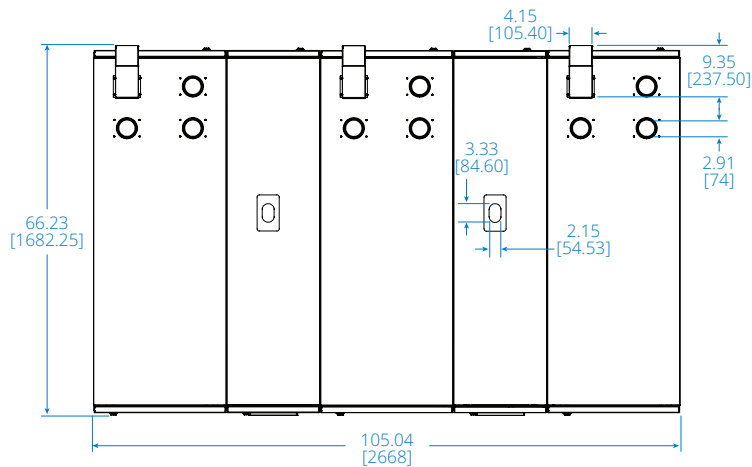

SPECIFICATIONS

Configuration Type	Three-Rack
44U IT Rack Enclosure Qty.	3
Individual IT Rack Enclosure Size [H x W x D]	95 x 23.6 x 64.9 in. / 2415 x 600 x 1648 mm
Individual IT Rack Enclosure Weight	570 lb. / 259 kg
Cooling System (kW) with Enclosure Qty.	2 (12 kW)
Individual Cooling Enclosure Size [H x W x D]	95 x 16.5 x 64.9 in. / 2415 x 420 x 1648 mm
Individual Cooling Enclosure Weight*	440 lb. / 200 kg
Cooling System Size**	78.7 x 11.8 x 43.3 in. / 2000 x 300 x 1100 mm
Cooling System Weight**	397 lb. / 180 kg
Overall Size [H x W x D]	95 x 105 x 64.9 in. / 2415 x 2668 x 1648 mm
Overall Weight with Cooling System	3384 lb. / 1535 kg

*Weight without the cooler.

**Size and weight values do not include the outdoor condenser.

Powering Business Worldwide

IT Rack Enclosure SRP-3R-2C12

Dimensions: INCHES [mm]

Cooling Enclosure SRP-3R-2C12

Dimensions: INCHES [mm]

Cooling Unit SRP-3R-2C12

Dimensions: INCHES [mm]

Outdoor Condenser Unit SRP-3R-2C12

SIDE VIEW

FRONT VIEW

CLEARANCE REQUIREMENTS

Dimensions: INCHES [mm]

Assembled Unit SRP-3R-2C12

TOP VIEW

SIDE VIEW

FRONT VIEW

BACK VIEW

Dimensions: INCHES [mm]

Learn more at

[TrippLite.Eaton.com/ModularDataCenter](https://www.commodatacenter.com/ModularDataCenter)

Powering Business Worldwide