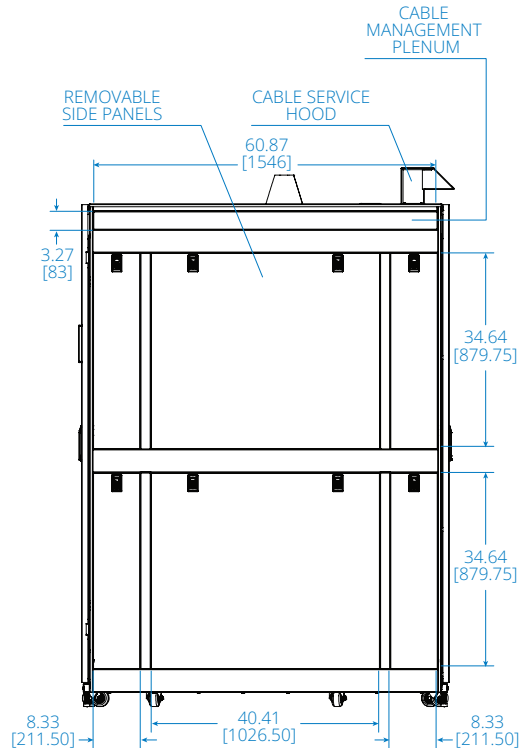

*Weight without the cooler.

**Size and weight values do not include the outdoor condenser.

Powering Business Worldwide

IT Rack Enclosure SRP-3R-2C12

Dimensions: INCHES [mm]

Cooling Enclosure SRP-3R-2C12

Dimensions: INCHES [mm]

Cooling Unit SRP-3R-2C12

Dimensions: INCHES [mm]

Outdoor Condenser Unit SRP-3R-2C12

SIDE VIEW

FRONT VIEW

CLEARANCE REQUIREMENTS

Dimensions: INCHES [mm]

Assembled Unit SRP-3R-2C12

TOP VIEW

SIDE VIEW

FRONT VIEW

BACK VIEW

Dimensions: INCHES [mm]

Learn more at

[TrippLite.Eaton.com/ModularDataCenter](https://www.commodatacenter.com/ModularDataCenter)

Powering Business Worldwide