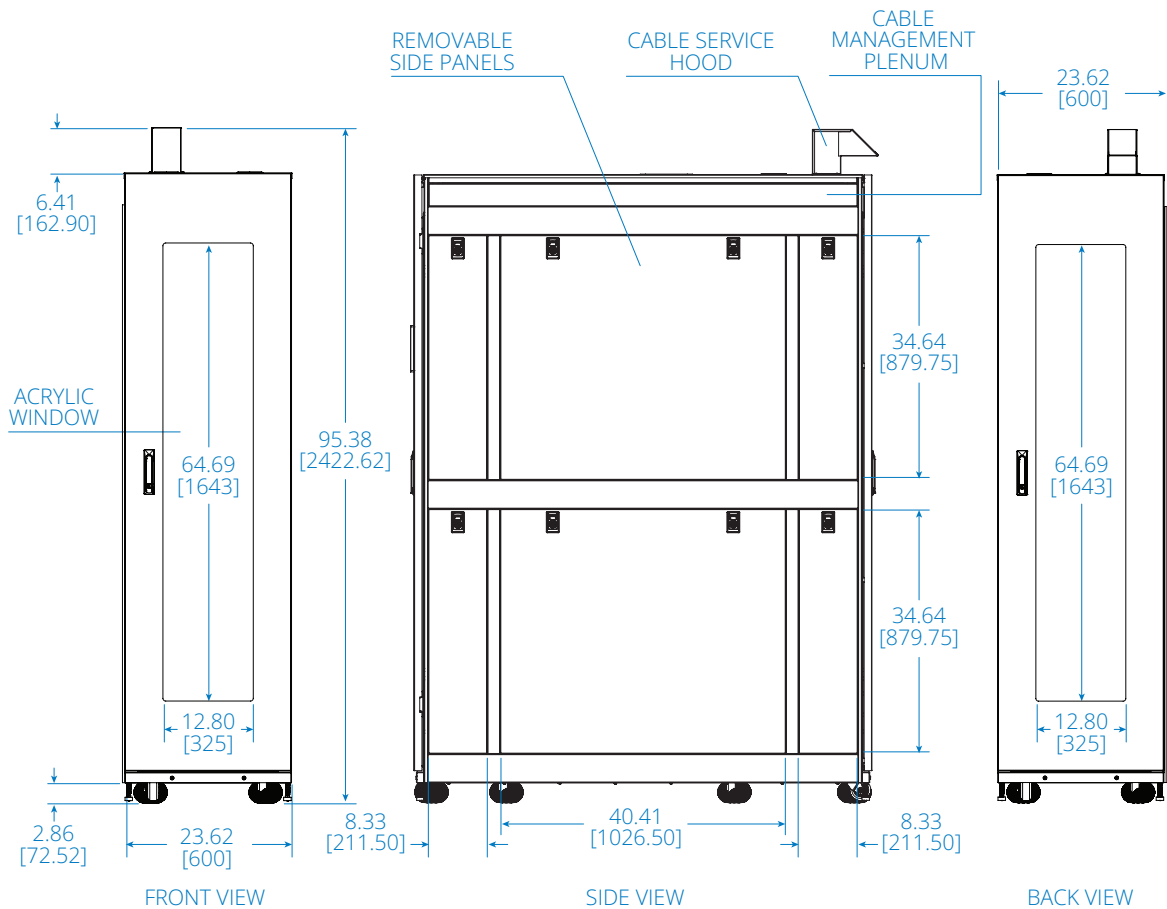

SmartRack® Modular Data Center SRP-3R-2C12

3 IT Rack Enclosures + 2 Cooling Enclosures + 2 12 kW Cooling Units

- A** Cooling System with Enclosure and Outdoor Condenser (Not Shown)
- B** 7" Touchscreen Cooling Display
- C** Refrigerant Tubes Entry (Top or Bottom Entry)
- D** IT Rack Enclosure with Clear Acrylic Window
- E** Adjustable Cable Service Hood with 4 Cable Entry Hole Options
- F** Cable Management Plenum
- G** Locking, Removable Side Panels
- H** Locking Handle (Security Lock Options Available)
- I** Casters and Leveling Feet

SPECIFICATIONS

Configuration Type	Three-Rack
44U IT Rack Enclosure Qty.	3
Individual IT Rack Enclosure Size [H x W x D]	95 x 23.6 x 64.9 in. / 2415 x 600 x 1648 mm
Individual IT Rack Enclosure Weight	570 lb. / 259 kg
Cooling System (kW) with Enclosure Qty.	2 (12 kW)
Individual Cooling Enclosure Size [H x W x D]	95 x 16.5 x 64.9 in. / 2415 x 420 x 1648 mm
Individual Cooling Enclosure Weight*	440 lb. / 200 kg
Cooling System Size**	78.7 x 11.8 x 43.3 in. / 2000 x 300 x 1100 mm
Cooling System Weight**	397 lb. / 180 kg
Overall Size [H x W x D]	95 x 105 x 64.9 in. / 2415 x 2668 x 1648 mm
Overall Weight with Cooling System	3384 lb. / 1535 kg

*Weight without the cooler.

**Size and weight values do not include the outdoor condenser.

Powering Business Worldwide

IT Rack Enclosure SRP-3R-2C12

Dimensions: INCHES [mm]

Cooling Enclosure SRP-3R-2C12

Dimensions: INCHES [mm]

Cooling Unit SRP-3R-2C12

Dimensions: INCHES [mm]

Outdoor Condenser Unit SRP-3R-2C12

SIDE VIEW

FRONT VIEW

CLEARANCE REQUIREMENTS

Dimensions: INCHES [mm]

Assembled Unit SRP-3R-2C12