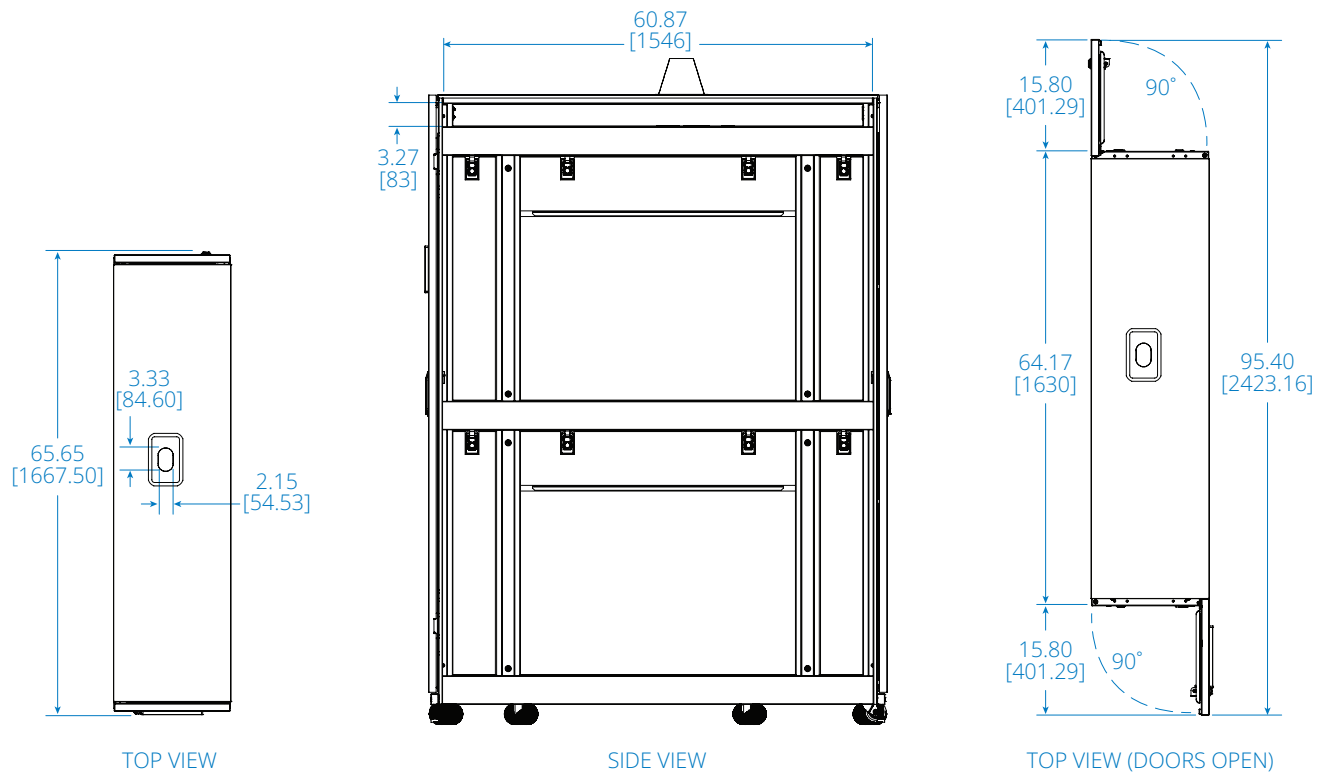

SPECIFICATIONS

Configuration Type	Three-Rack
44U IT Rack Enclosure Qty.	3
Individual IT Rack Enclosure Size [H x W x D]	95 x 23.6 x 64.9 in. / 2415 x 600 x 1648 mm
Individual IT Rack Enclosure Weight	570 lb. / 259 kg
Cooling System (kW) with Enclosure Qty.	2 (12 kW)
Individual Cooling Enclosure Size [H x W x D]	95 x 16.5 x 64.9 in. / 2415 x 420 x 1648 mm
Individual Cooling Enclosure Weight*	440 lb. / 200 kg
Cooling System Size**	78.7 x 11.8 x 43.3 in. / 2000 x 300 x 1100 mm
Cooling System Weight**	397 lb. / 180 kg
Overall Size [H x W x D]	95 x 105 x 64.9 in. / 2415 x 2668 x 1648 mm
Overall Weight with Cooling System	3384 lb. / 1535 kg

*Weight without the cooler.

**Size and weight values do not include the outdoor condenser.

Powering Business Worldwide

IT Rack Enclosure SRP-3R-2C12

Dimensions: INCHES [mm]

Cooling Enclosure SRP-3R-2C12

Dimensions: INCHES [mm]

Cooling Unit SRP-3R-2C12

Dimensions: INCHES [mm]

Outdoor Condenser Unit SRP-3R-2C12

SIDE VIEW

FRONT VIEW

CLEARANCE REQUIREMENTS

Dimensions: INCHES [mm]

Assembled Unit SRP-3R-2C12

TOP VIEW

SIDE VIEW

FRONT VIEW

BACK VIEW

Dimensions: INCHES [mm]

Learn more at

[TrippLite.Eaton.com/ModularDataCenter](https://www.commodatacenter.com/ModularDataCenter)

Powering Business Worldwide