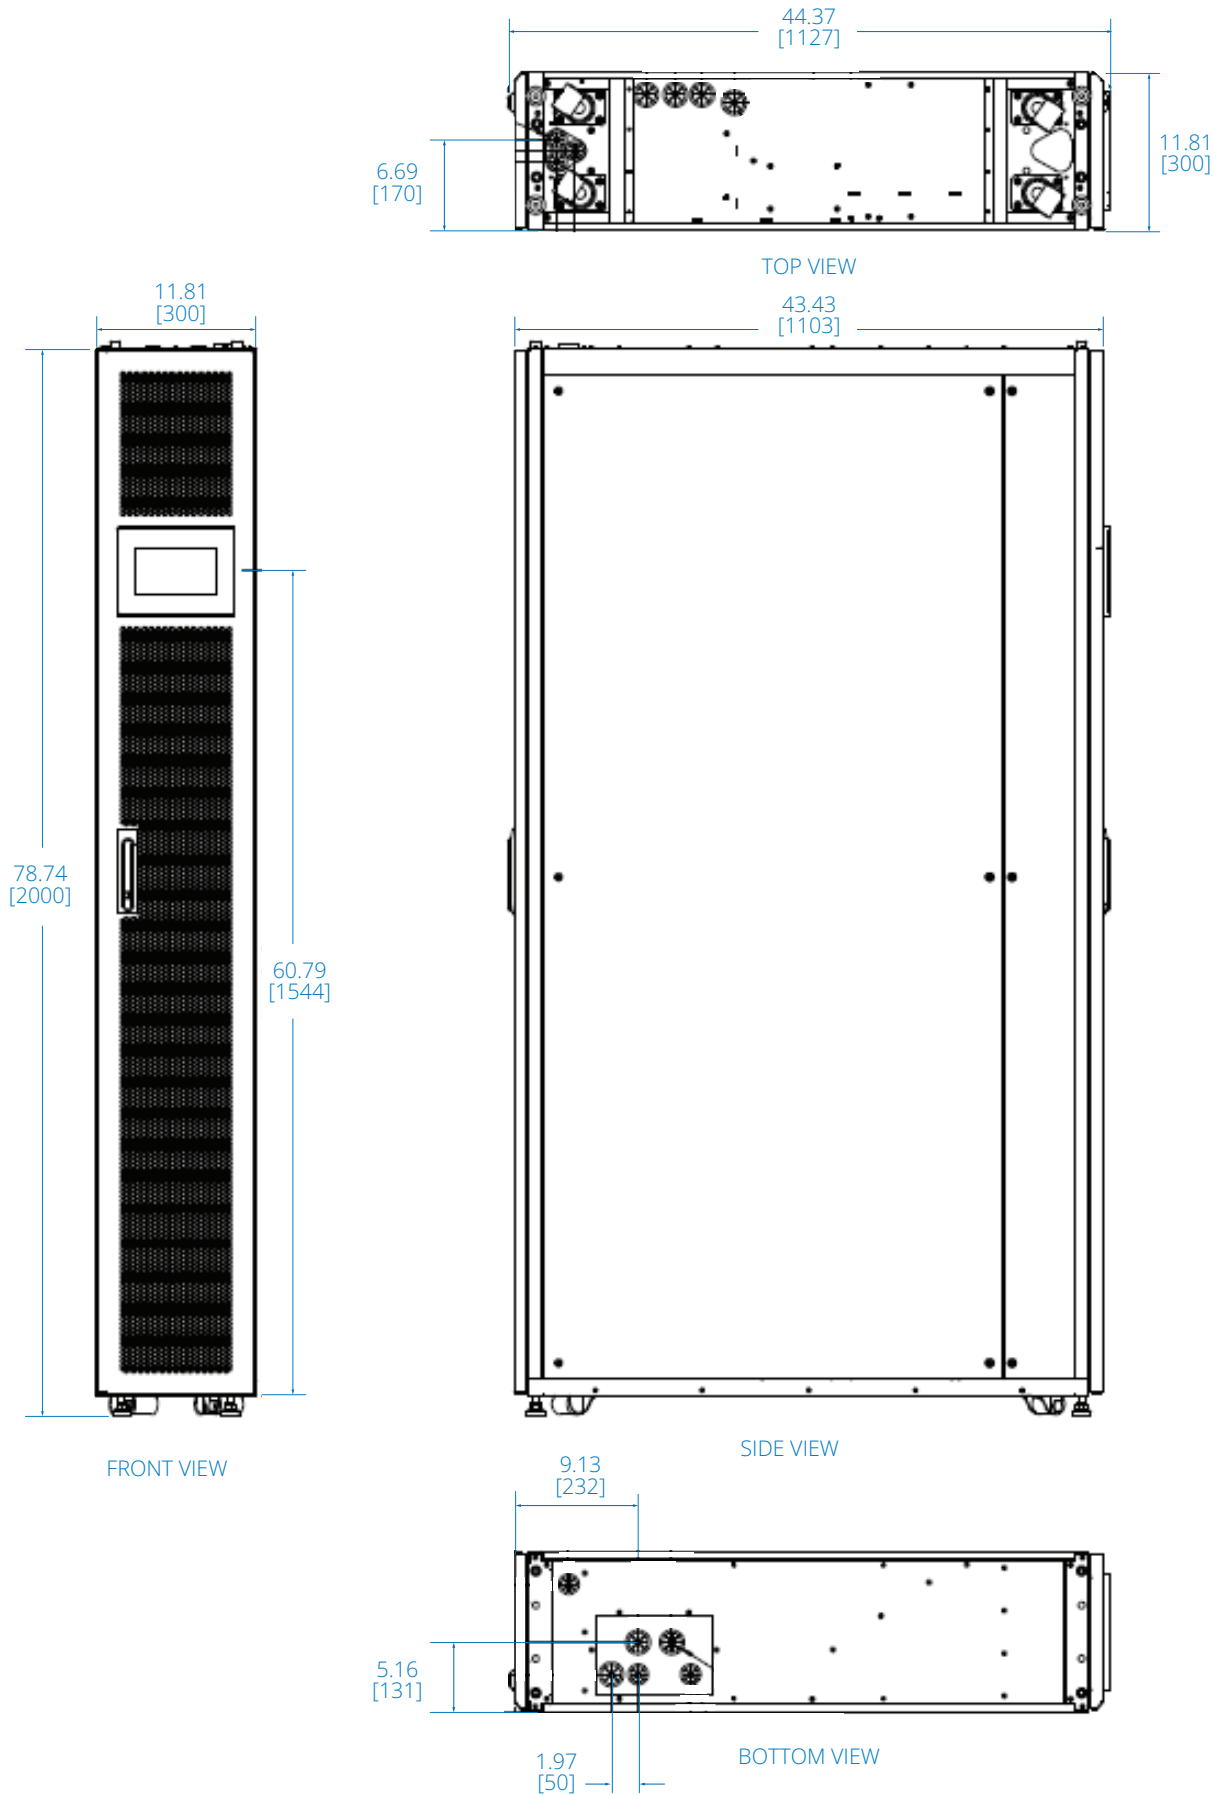

SmartRack® Modular Data Center SRP-3R-2C12

3 IT Rack Enclosures + 2 Cooling Enclosures + 2 12 kW Cooling Units

- A** Cooling System with Enclosure and Outdoor Condenser (Not Shown)
- B** 7" Touchscreen Cooling Display
- C** Refrigerant Tubes Entry (Top or Bottom Entry)
- D** IT Rack Enclosure with Clear Acrylic Window
- E** Adjustable Cable Service Hood with 4 Cable Entry Hole Options
- F** Cable Management Plenum
- G** Locking, Removable Side Panels
- H** Locking Handle (Security Lock Options Available)
- I** Casters and Leveling Feet

*Weight without the cooler.

**Size and weight values do not include the outdoor condenser.

Powering Business Worldwide

IT Rack Enclosure SRP-3R-2C12

Dimensions: INCHES [mm]

Cooling Enclosure SRP-3R-2C12

Dimensions: INCHES [mm]

Cooling Unit SRP-3R-2C12

Dimensions: INCHES [mm]

Outdoor Condenser Unit SRP-3R-2C12

SIDE VIEW

FRONT VIEW

CLEARANCE REQUIREMENTS

Dimensions: INCHES [mm]

Assembled Unit SRP-3R-2C12

TOP VIEW

SIDE VIEW

FRONT VIEW

BACK VIEW

Dimensions: INCHES [mm]

Learn more at

[TrippLite.Eaton.com/ModularDataCenter](https://www.commodatacenter.com/ModularDataCenter)

Powering Business Worldwide