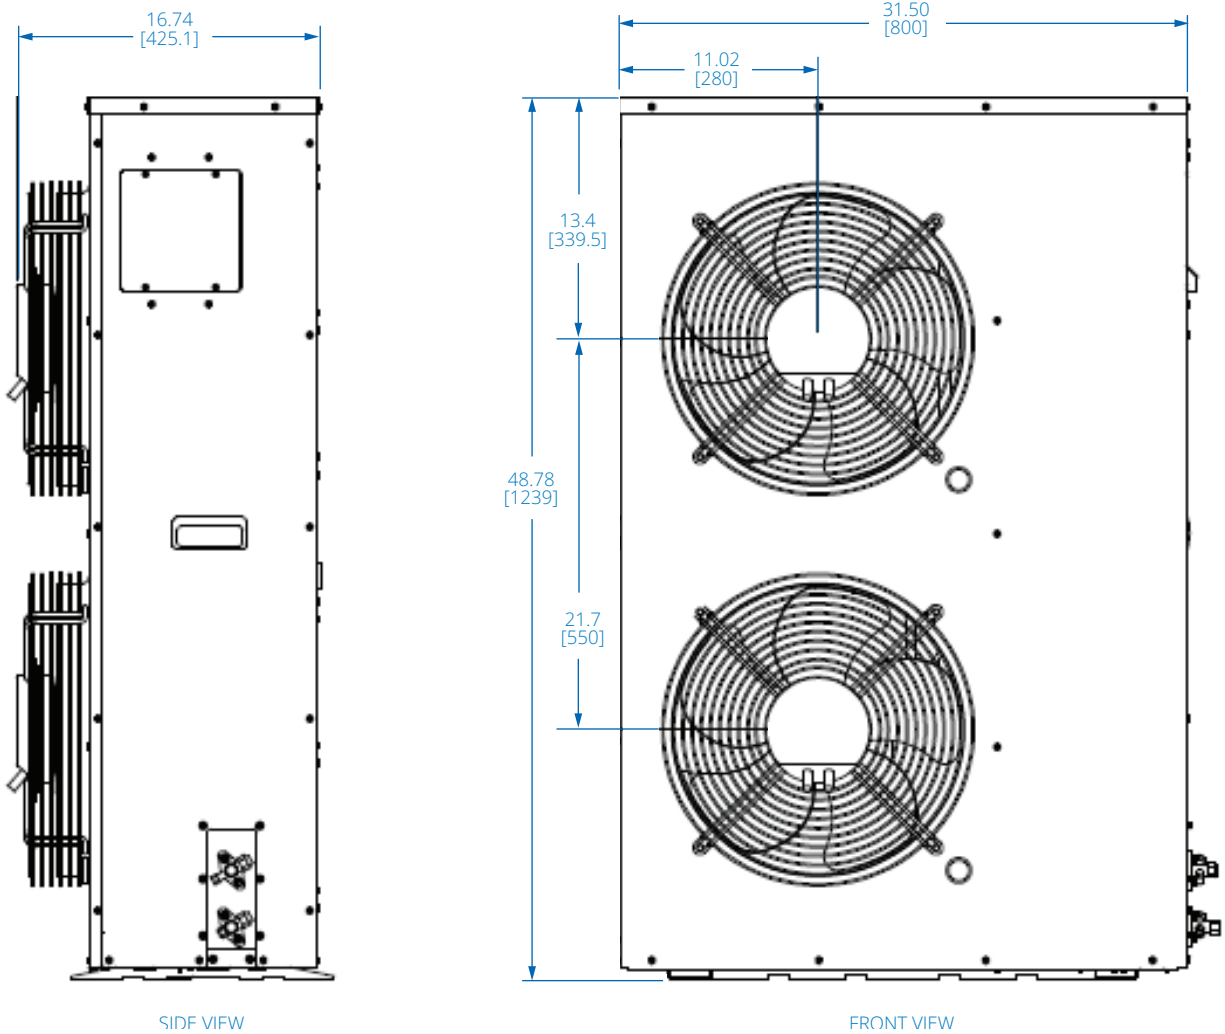

SPECIFICATIONS

Configuration Type	Three-Rack
44U IT Rack Enclosure Qty.	3
Individual IT Rack Enclosure Size [H x W x D]	95 x 23.6 x 64.9 in. / 2415 x 600 x 1648 mm
Individual IT Rack Enclosure Weight	570 lb. / 259 kg
Cooling System (kW) with Enclosure Qty.	2 (12 kW)
Individual Cooling Enclosure Size [H x W x D]	95 x 16.5 x 64.9 in. / 2415 x 420 x 1648 mm
Individual Cooling Enclosure Weight*	440 lb. / 200 kg
Cooling System Size**	78.7 x 11.8 x 43.3 in. / 2000 x 300 x 1100 mm
Cooling System Weight**	397 lb. / 180 kg
Overall Size [H x W x D]	95 x 105 x 64.9 in. / 2415 x 2668 x 1648 mm
Overall Weight with Cooling System	3384 lb. / 1535 kg

*Weight without the cooler.

**Size and weight values do not include the outdoor condenser.

Powering Business Worldwide

IT Rack Enclosure SRP-3R-2C12

Dimensions: INCHES [mm]

Cooling Enclosure SRP-3R-2C12

Dimensions: INCHES [mm]

Cooling Unit SRP-3R-2C12

Dimensions: INCHES [mm]

Outdoor Condenser Unit SRP-3R-2C12

SIDE VIEW

FRONT VIEW

CLEARANCE REQUIREMENTS

Dimensions: INCHES [mm]

Assembled Unit SRP-3R-2C12

TOP VIEW

SIDE VIEW

FRONT VIEW

BACK VIEW

Dimensions: INCHES [mm]

Learn more at

[TrippLite.Eaton.com/ModularDataCenter](https://www.commodatacenter.com/ModularDataCenter)

Powering Business Worldwide