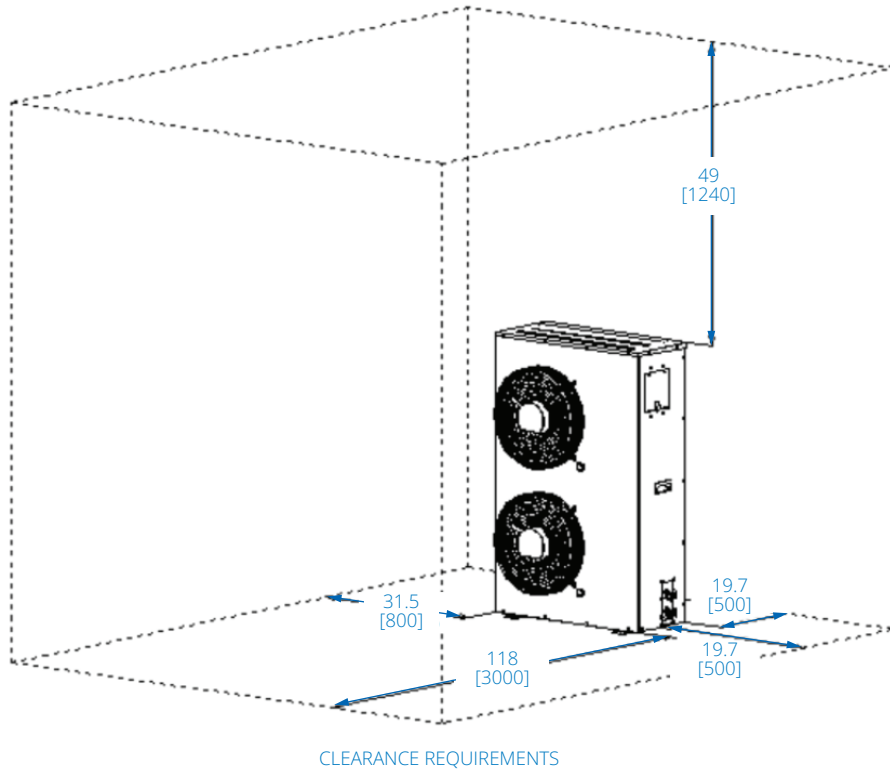

*Weight without the cooler.

**Size and weight values do not include the outdoor condenser.

Powering Business Worldwide

IT Rack Enclosure SRP-3R-2C12

Dimensions: INCHES [mm]

Cooling Enclosure SRP-3R-2C12

Dimensions: INCHES [mm]

Cooling Unit SRP-3R-2C12

Dimensions: INCHES [mm]

Outdoor Condenser Unit SRP-3R-2C12

SIDE VIEW

FRONT VIEW

CLEARANCE REQUIREMENTS

Dimensions: INCHES [mm]

Assembled Unit SRP-3R-2C12

TOP VIEW

SIDE VIEW

FRONT VIEW

BACK VIEW

Dimensions: INCHES [mm]

Learn more at

[TrippLite.Eaton.com/ModularDataCenter](https://www.commodatacenter.com/ModularDataCenter)

Powering Business Worldwide