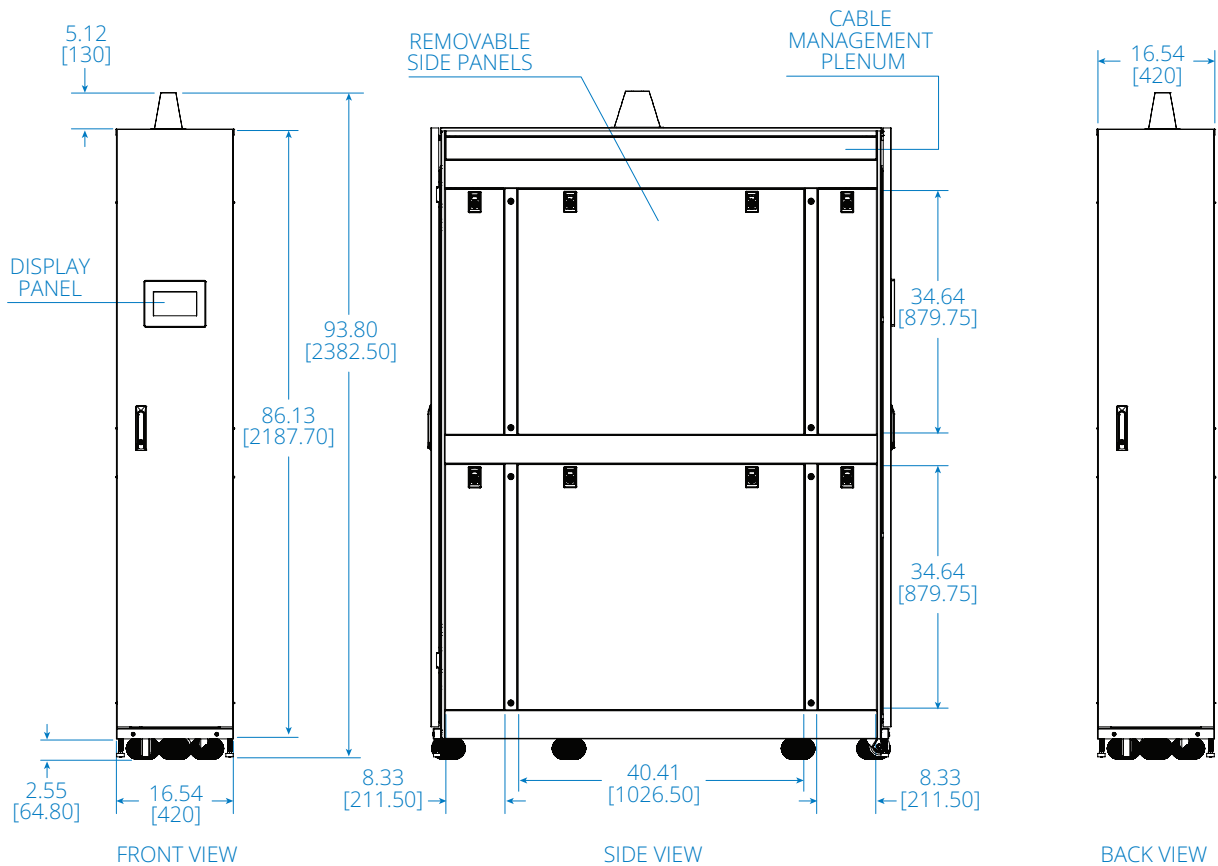

SPECIFICATIONS

Configuration Type	Three-Rack
44U IT Rack Enclosure Qty.	3
Individual IT Rack Enclosure Size [H x W x D]	95 x 23.6 x 64.9 in. / 2415 x 600 x 1648 mm
Individual IT Rack Enclosure Weight	570 lb. / 259 kg
Cooling System (kW) with Enclosure Qty.	2 (12 kW)
Individual Cooling Enclosure Size [H x W x D]	95 x 16.5 x 64.9 in. / 2415 x 420 x 1648 mm
Individual Cooling Enclosure Weight*	440 lb. / 200 kg
Cooling System Size**	78.7 x 11.8 x 43.3 in. / 2000 x 300 x 1100 mm
Cooling System Weight**	397 lb. / 180 kg
Overall Size [H x W x D]	95 x 105 x 64.9 in. / 2415 x 2668 x 1648 mm
Overall Weight with Cooling System	3384 lb. / 1535 kg

*Weight without the cooler.

**Size and weight values do not include the outdoor condenser.

Powering Business Worldwide

IT Rack Enclosure SRP-3R-2C12

Dimensions: INCHES [mm]

Cooling Enclosure SRP-3R-2C12

Dimensions: INCHES [mm]

Cooling Unit SRP-3R-2C12

Dimensions: INCHES [mm]

Outdoor Condenser Unit SRP-3R-2C12

SIDE VIEW

FRONT VIEW

CLEARANCE REQUIREMENTS

Dimensions: INCHES [mm]

Assembled Unit SRP-3R-2C12

TOP VIEW

SIDE VIEW

FRONT VIEW

BACK VIEW

Dimensions: INCHES [mm]

Learn more at

[TrippLite.Eaton.com/ModularDataCenter](https://www.commodatacenter.com/ModularDataCenter)

Powering Business Worldwide