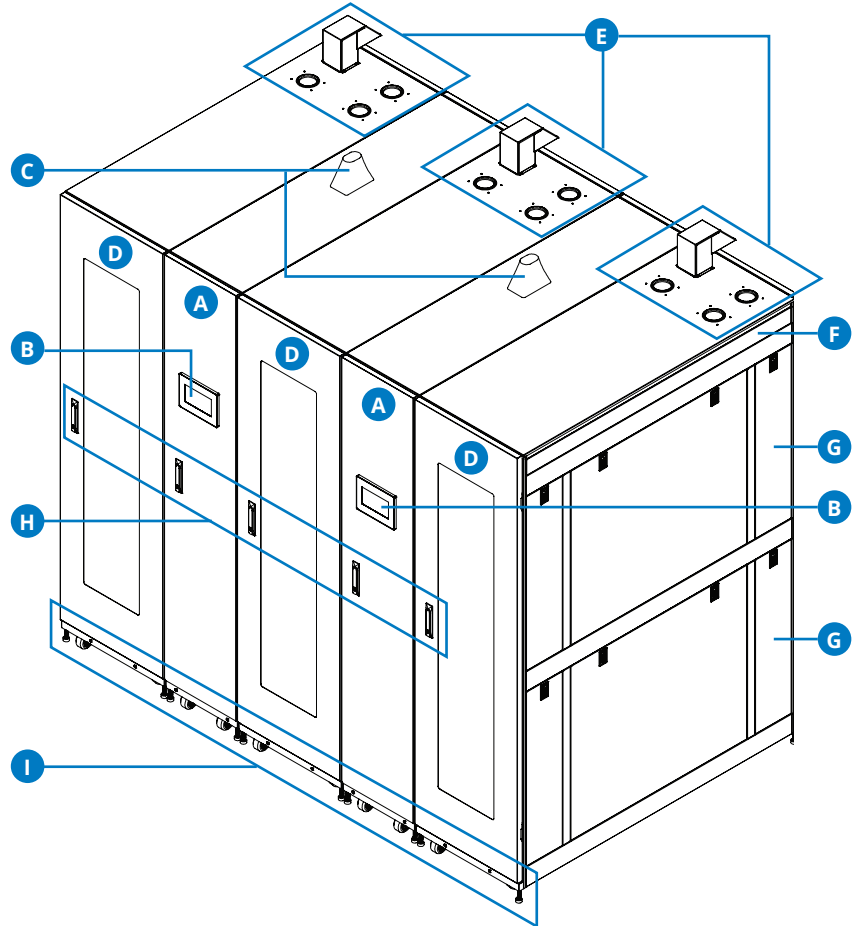

SmartRack® Modular Data Center SRP-3R-2C12

3 IT Rack Enclosures + 2 Cooling Enclosures + 2 12 kW Cooling Units

- A** Cooling System with Enclosure and Outdoor Condenser (Not Shown)
- B** 7" Touchscreen Cooling Display
- C** Refrigerant Tubes Entry (Top or Bottom Entry)
- D** IT Rack Enclosure with Clear Acrylic Window
- E** Adjustable Cable Service Hood with 4 Cable Entry Hole Options
- F** Cable Management Plenum
- G** Locking, Removable Side Panels
- H** Locking Handle (Security Lock Options Available)
- I** Casters and Leveling Feet

SPECIFICATIONS

Configuration Type	Three-Rack
44U IT Rack Enclosure Qty.	3
Individual IT Rack Enclosure Size [H x W x D]	95 x 23.6 x 64.9 in. / 2415 x 600 x 1648 mm
Individual IT Rack Enclosure Weight	570 lb. / 259 kg
Cooling System (kW) with Enclosure Qty.	2 (12 kW)
Individual Cooling Enclosure Size [H x W x D]	95 x 16.5 x 64.9 in. / 2415 x 420 x 1648 mm
Individual Cooling Enclosure Weight*	440 lb. / 200 kg
Cooling System Size**	78.7 x 11.8 x 43.3 in. / 2000 x 300 x 1100 mm
Cooling System Weight**	397 lb. / 180 kg
Overall Size [H x W x D]	95 x 105 x 64.9 in. / 2415 x 2668 x 1648 mm
Overall Weight with Cooling System	3384 lb. / 1535 kg

*Weight without the cooler.

**Size and weight values do not include the outdoor condenser.

Powering Business Worldwide

IT Rack Enclosure SRP-3R-2C12

Dimensions: INCHES [mm]

Cooling Enclosure SRP-3R-2C12

Dimensions: INCHES [mm]

Cooling Unit SRP-3R-2C12

Dimensions: INCHES [mm]

Outdoor Condenser Unit SRP-3R-2C12

SIDE VIEW

FRONT VIEW

CLEARANCE REQUIREMENTS

Dimensions: INCHES [mm]

Assembled Unit SRP-3R-2C12