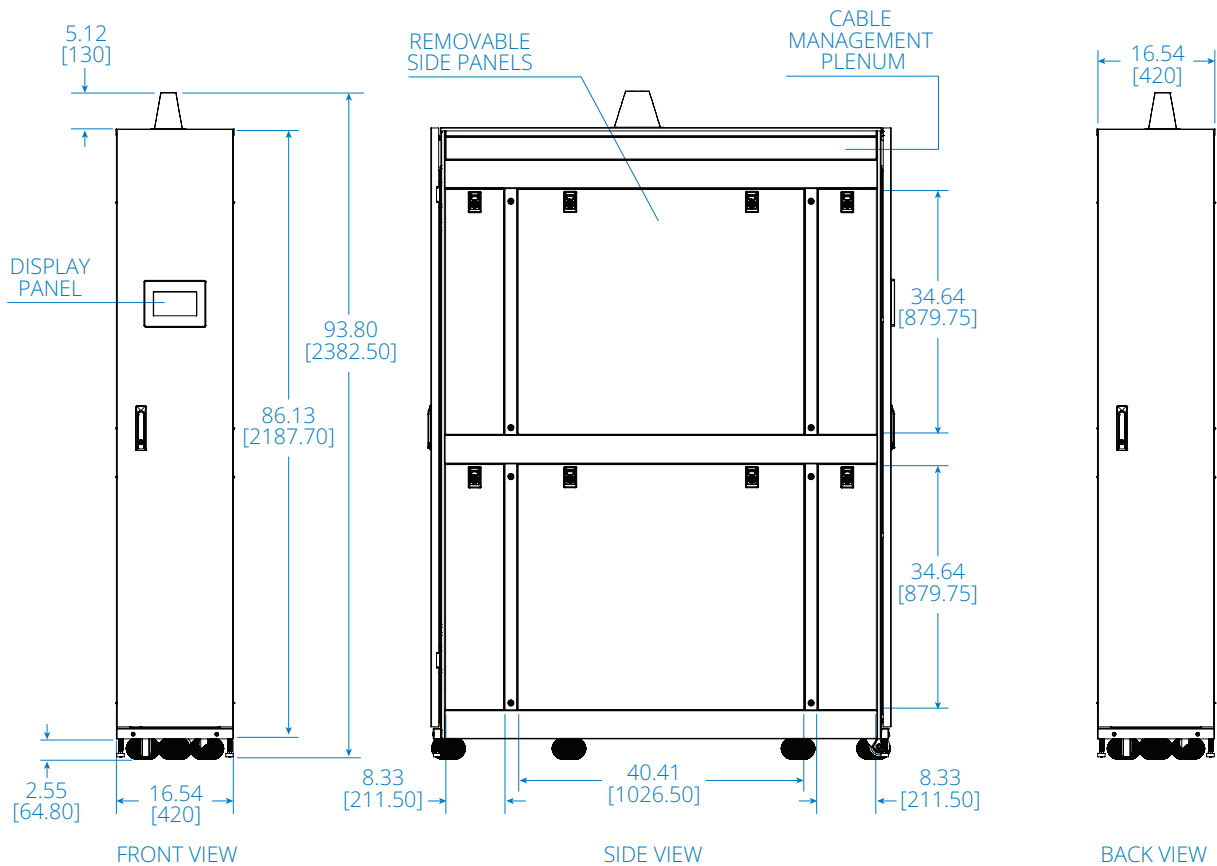

### SPECIFICATIONS

<b>Configuration Type</b>	Two-Rack
<b>44U IT Rack Enclosure Qty.</b>	2
Individual IT Rack Enclosure Size [H x W x D]	95 x 23.6 x 64.9 in. / 2415 x 600 x 1648 mm
Individual IT Rack Enclosure Weight	570 lb. / 259 kg
<b>Cooling System (kW) with Enclosure Qty.</b>	2 (12 kW)
Individual Cooling Enclosure Size [H x W x D]	95 x 16.5 x 64.9 in. / 2415 x 420 x 1648 mm
Individual Cooling Enclosure Weight*	440 lb. / 200 kg
Cooling System Size**	78.7 x 11.8 x 43.3 in. / 2000 x 300 x 1100 mm
Cooling System Weight**	397 lb. / 180 kg
<b>Medium Service Enclosure Qty.</b>	1
Medium Service Enclosure Size [H x W x D]	95 x 31.5 x 64.9 in. / 2415 x 800 x 1648 mm
Medium Service Enclosure Weight	736 lb. / 334 kg
<b>Overall Size [H x W x D]</b>	95 x 112.9 x 64.9 in. / 2415 x 2868 x 1648 mm
<b>Overall Weight with Cooling System</b>	3550 lb. / 1610 kg

# IT Rack Enclosure SRP-2R-2C12-M

Dimensions: INCHES [mm]

# Cooling Enclosure SRP-2R-2C12-M

Dimensions: INCHES [mm]

# Cooling Unit SRP-2R-2C12-M

Dimensions: INCHES [mm]