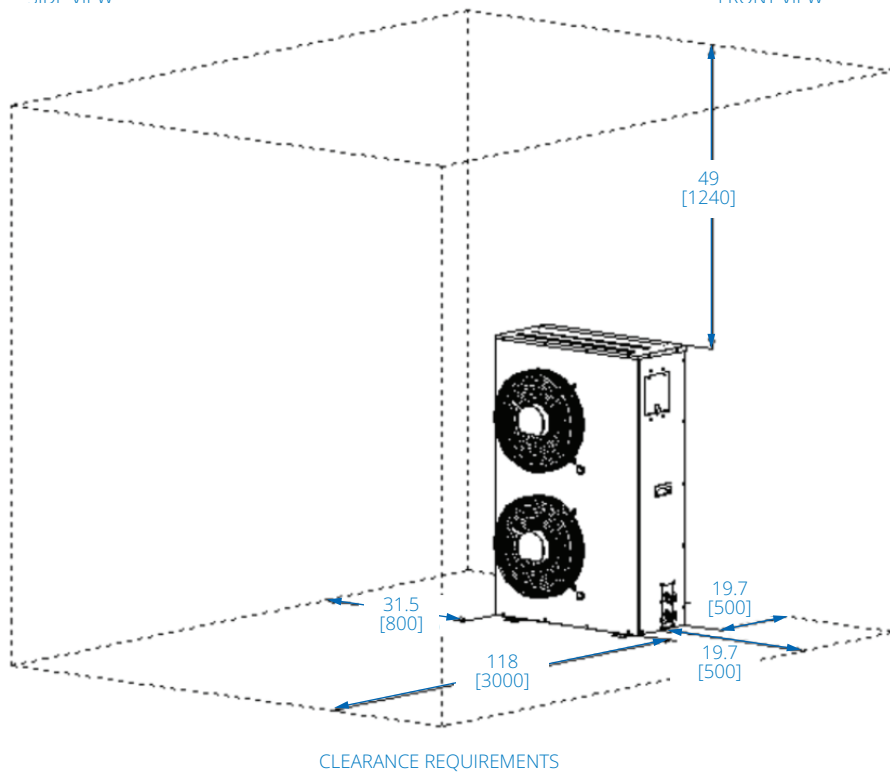

# Cooling Enclosure SRP-2R-2C12-M

Dimensions: INCHES [mm]

# Cooling Unit SRP-2R-2C12-M

Dimensions: INCHES [mm]

# Outdoor Condenser Unit SRP-2R-2C12-M

SIDE VIEW

FRONT VIEW

CLEARANCE REQUIREMENTS

Dimensions: INCHES [mm]

# Service Enclosure SRP-2R-2C12-M

Dimensions: INCHES [mm]