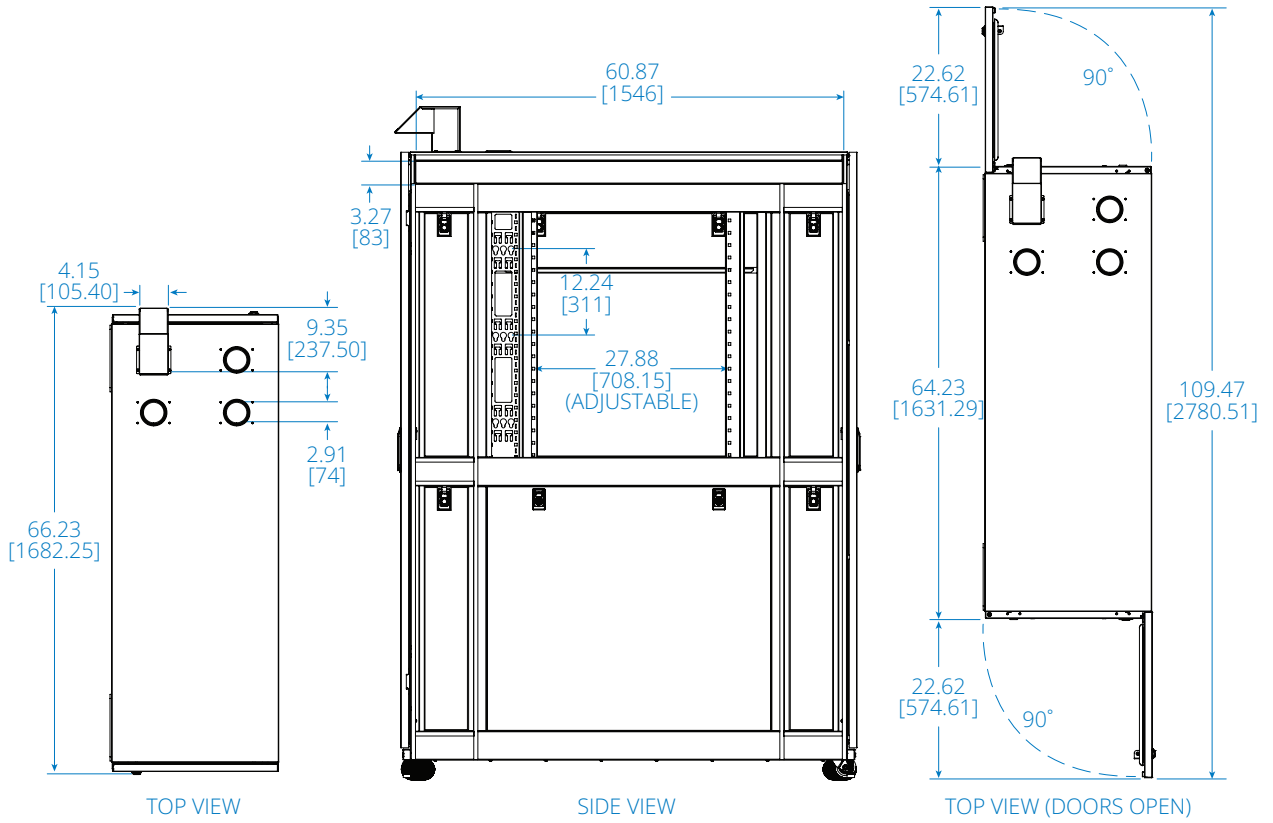

## 2 IT Rack Enclosures + 2 Cooling Enclosures + 2 12 kW Cooling Units + 1 Service Enclosure

- A** Cooling System with Enclosure and Outdoor Condenser (Not Shown)
- B** 7" Touchscreen Cooling Display
- C** Refrigerant Tubes Entry (Top or Bottom Entry)
- D** IT Rack Enclosure with Clear Acrylic Window
- E** Adjustable Cable Service Hood with 4 Cable Entry Hole Options
- F** Customizable Service Enclosure with Vented Door
- G** Cable Management Plenum
- H** Locking, Removable Side Panels
- I** Locking Handle (Security Lock Options Available)
- J** Casters and Leveling Feet

### SPECIFICATIONS

<b>Configuration Type</b>	Two-Rack
<b>44U IT Rack Enclosure Qty.</b>	2
Individual IT Rack Enclosure Size [H x W x D]	95 x 23.6 x 64.9 in. / 2415 x 600 x 1648 mm
Individual IT Rack Enclosure Weight	570 lb. / 259 kg
<b>Cooling System (kW) with Enclosure Qty.</b>	2 (12 kW)
Individual Cooling Enclosure Size [H x W x D]	95 x 16.5 x 64.9 in. / 2415 x 420 x 1648 mm
Individual Cooling Enclosure Weight*	440 lb. / 200 kg
Cooling System Size**	78.7 x 11.8 x 43.3 in. / 2000 x 300 x 1100 mm
Cooling System Weight**	397 lb. / 180 kg
<b>Medium Service Enclosure Qty.</b>	1
Medium Service Enclosure Size [H x W x D]	95 x 31.5 x 64.9 in. / 2415 x 800 x 1648 mm
Medium Service Enclosure Weight	736 lb. / 334 kg
<b>Overall Size [H x W x D]</b>	95 x 112.9 x 64.9 in. / 2415 x 2868 x 1648 mm
<b>Overall Weight with Cooling System</b>	3550 lb. / 1610 kg

# IT Rack Enclosure SRP-2R-2C12-M

Dimensions: INCHES [mm]

# Cooling Enclosure SRP-2R-2C12-M

Dimensions: INCHES [mm]