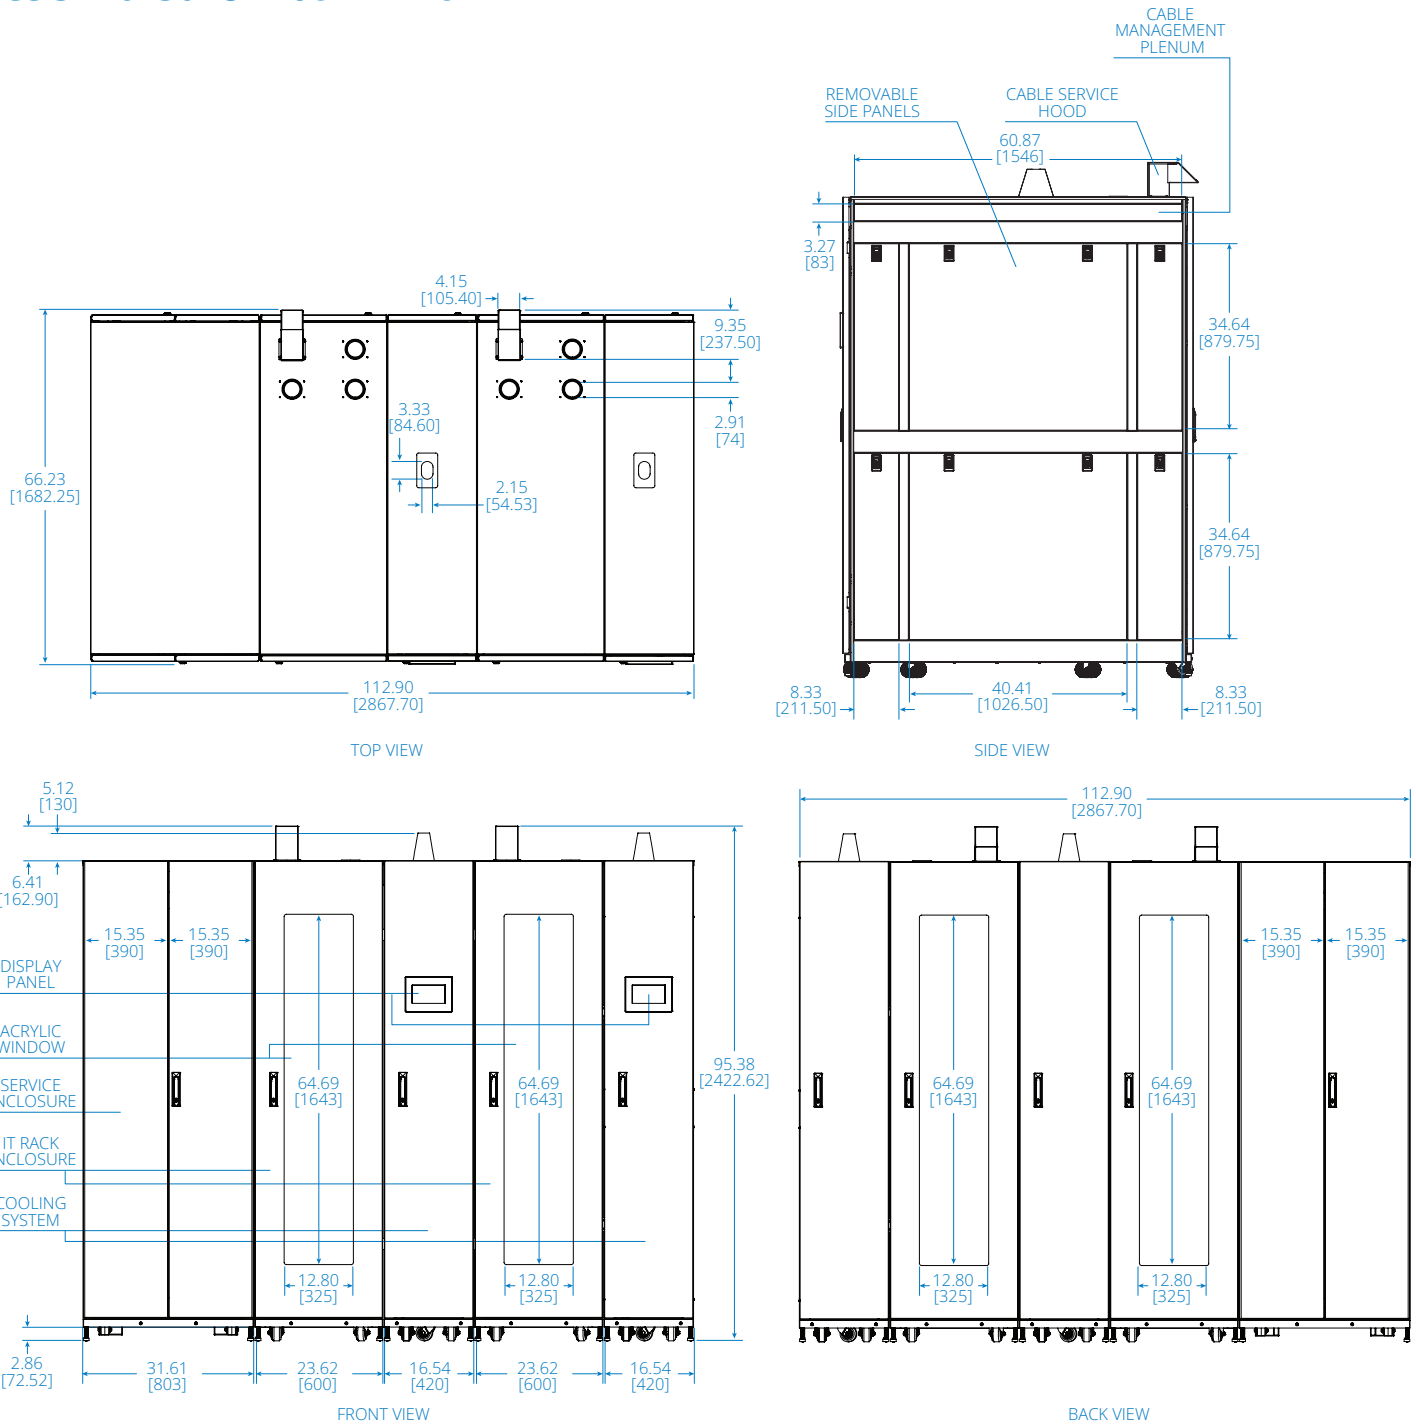

# Cooling Unit SRP-2R-2C12-M

Dimensions: INCHES [mm]

# Outdoor Condenser Unit SRP-2R-2C12-M

SIDE VIEW

FRONT VIEW

CLEARANCE REQUIREMENTS

Dimensions: INCHES [mm]

# Service Enclosure SRP-2R-2C12-M

Dimensions: INCHES [mm]

# Assembled Unit SRP-2R-2C12-M

Dimensions: INCHES [mm]

Learn more at  
[TrippLite.Eaton.com/ModularDataCenter](https://www.commodore.com/ModularDataCenter)

**Eaton**  
 1000 Eaton Boulevard  
 Cleveland, OH 44122  
 United States  
 Eaton.com