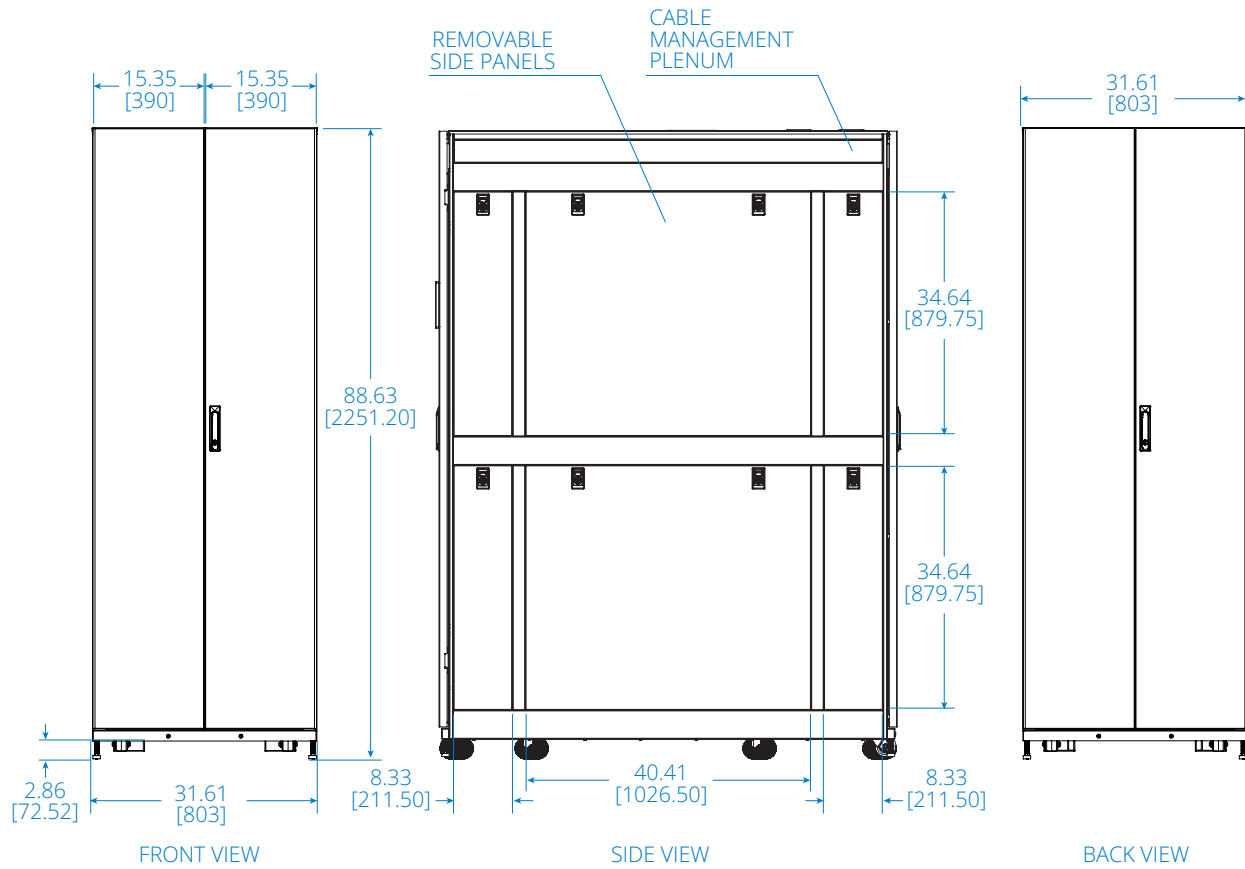

# Cooling Unit SRP-2R-2C12-M

Dimensions: INCHES [mm]

# Outdoor Condenser Unit SRP-2R-2C12-M

SIDE VIEW

FRONT VIEW

CLEARANCE REQUIREMENTS

Dimensions: INCHES [mm]

# Service Enclosure SRP-2R-2C12-M

Dimensions: INCHES [mm]