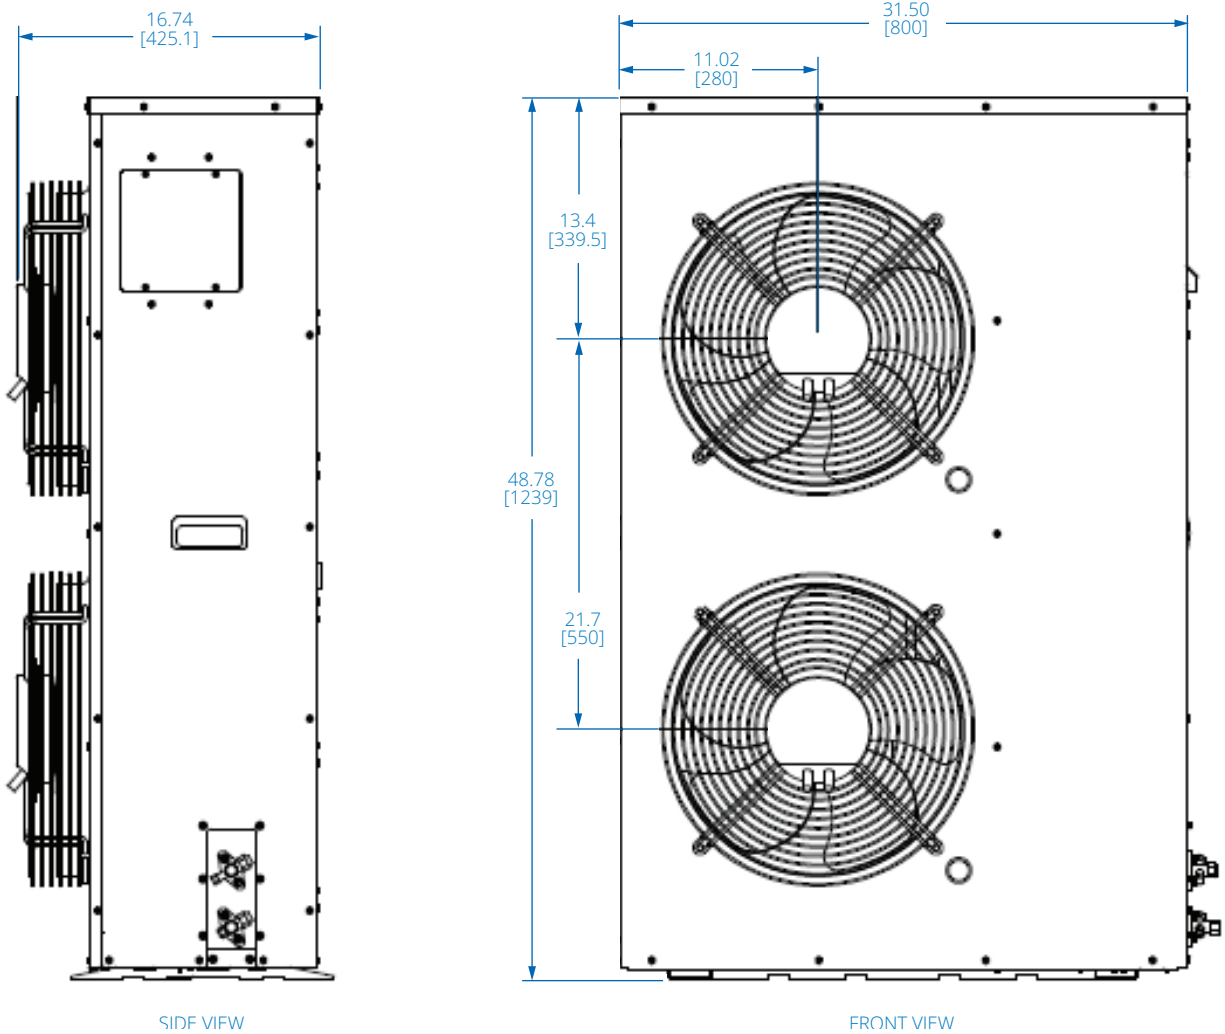

Outdoor Condenser Unit SRP-2R-2C12-M

SIDE VIEW

FRONT VIEW