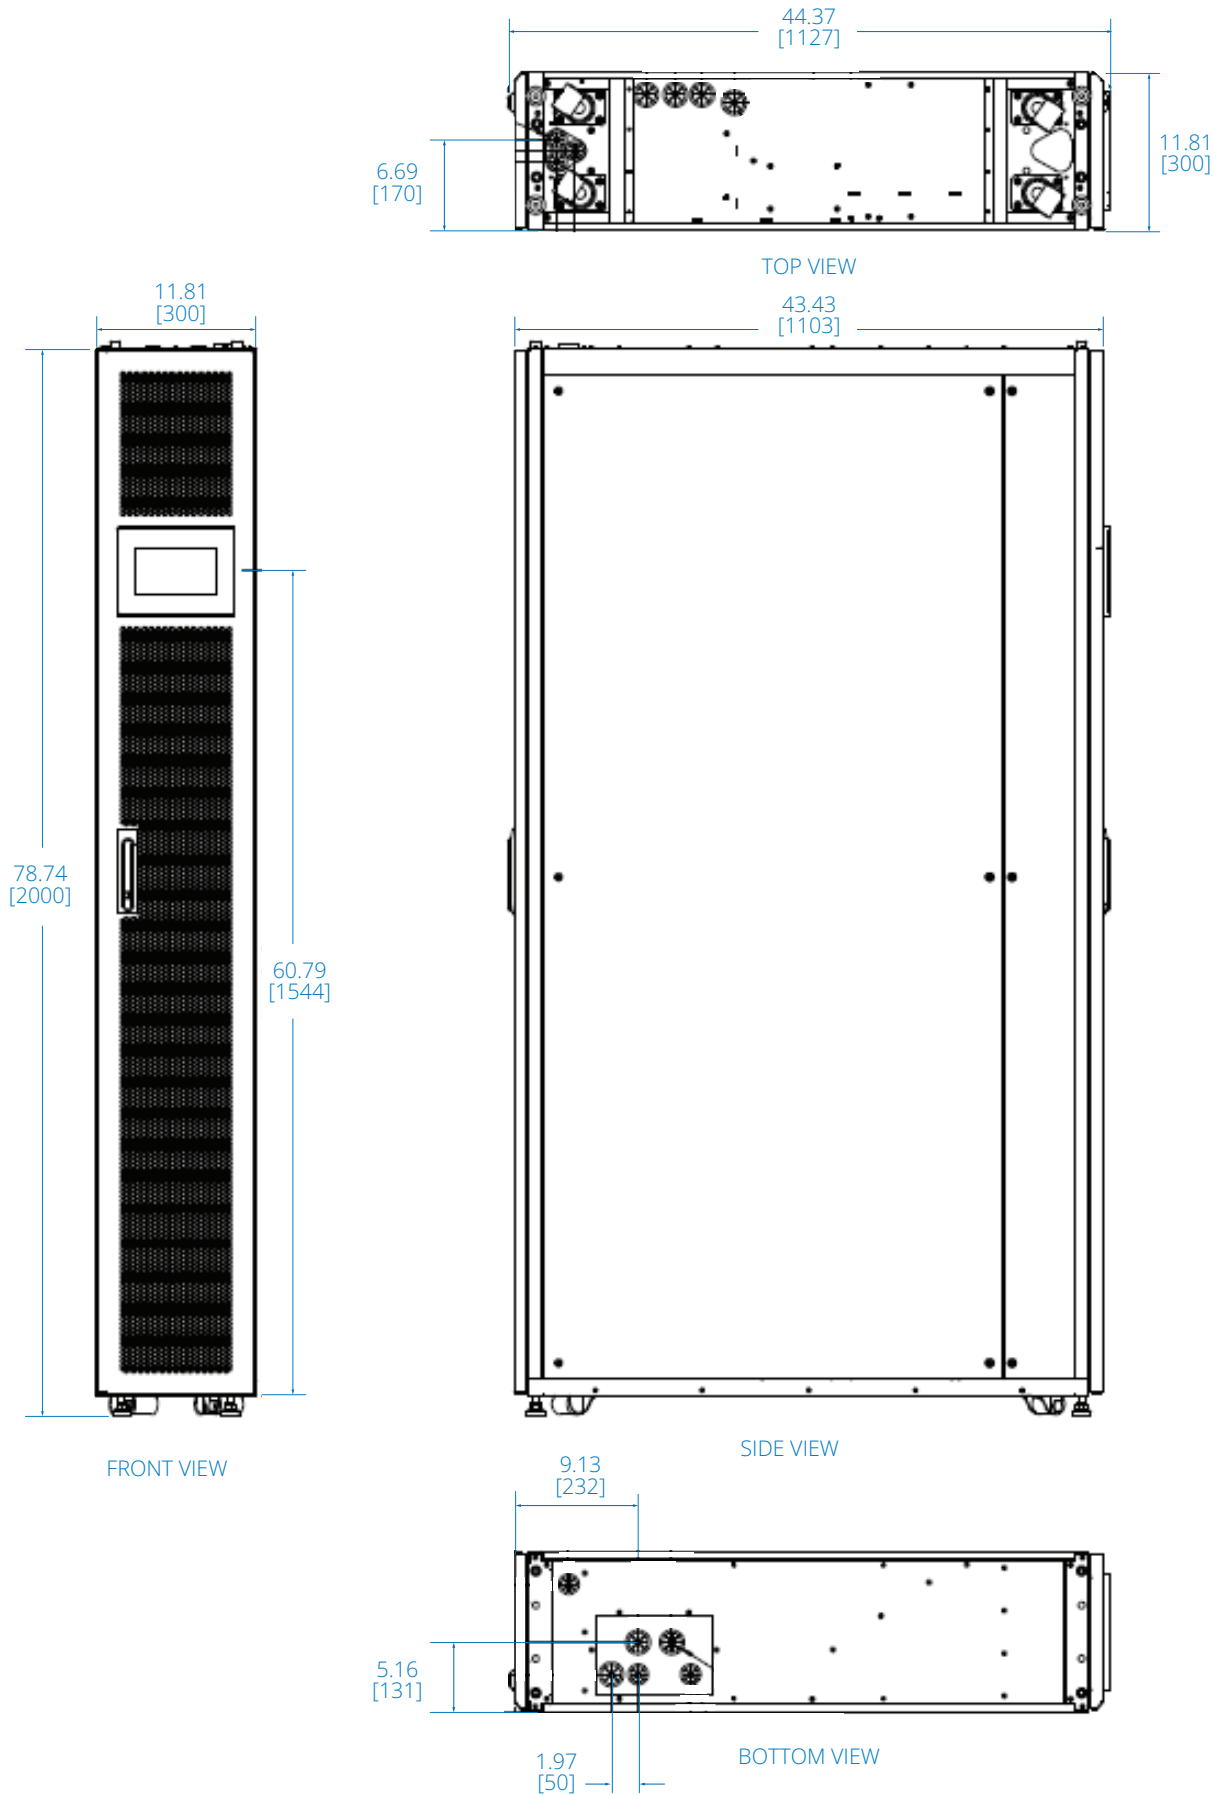

## 2 IT Rack Enclosures + 2 Cooling Enclosures + 2 12 kW Cooling Units + 1 Service Enclosure

- A** Cooling System with Enclosure and Outdoor Condenser (Not Shown)
- B** 7" Touchscreen Cooling Display
- C** Refrigerant Tubes Entry (Top or Bottom Entry)
- D** IT Rack Enclosure with Clear Acrylic Window
- E** Adjustable Cable Service Hood with 4 Cable Entry Hole Options
- F** Customizable Service Enclosure with Vented Door
- G** Cable Management Plenum
- H** Locking, Removable Side Panels
- I** Locking Handle (Security Lock Options Available)
- J** Casters and Leveling Feet

# IT Rack Enclosure SRP-2R-2C12-M

Dimensions: INCHES [mm]

# Cooling Enclosure SRP-2R-2C12-M

Dimensions: INCHES [mm]

# Cooling Unit SRP-2R-2C12-M

Dimensions: INCHES [mm]