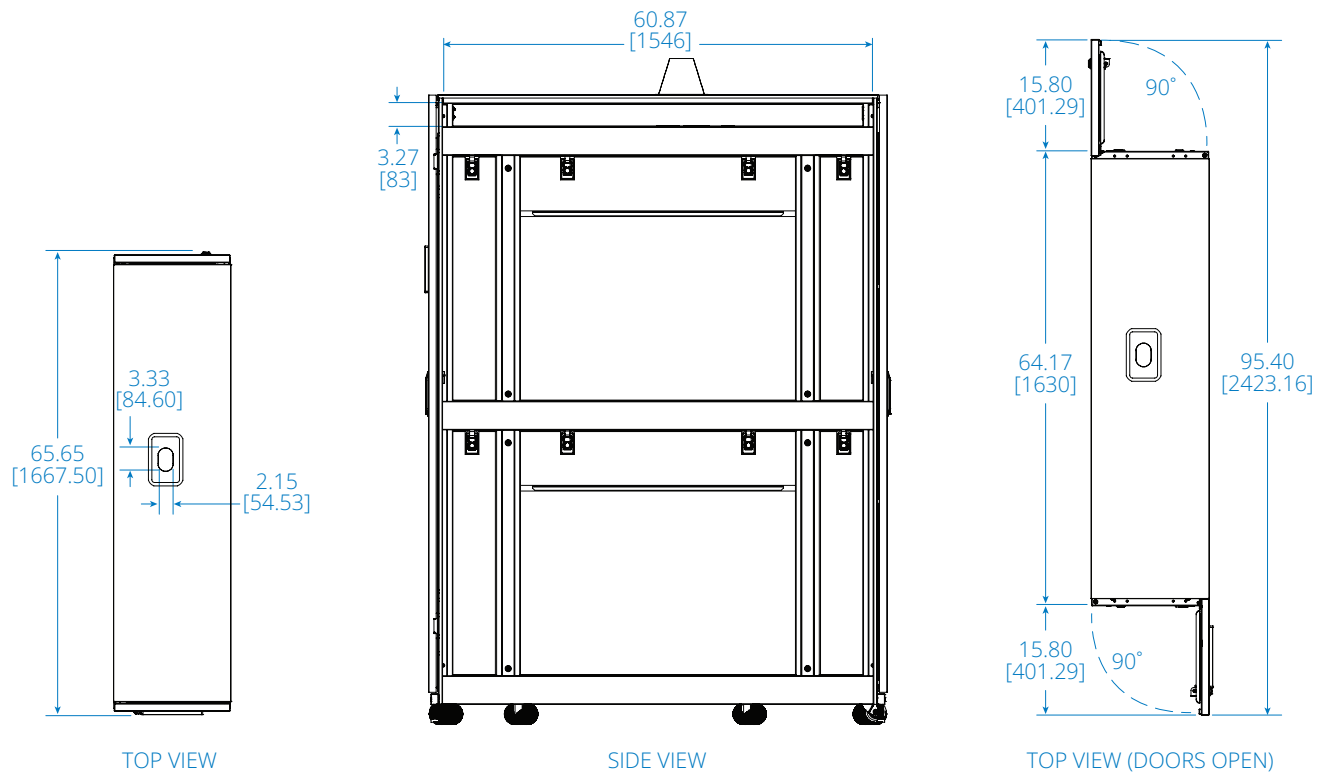

### SPECIFICATIONS

<b>Configuration Type</b>	Two-Rack
<b>44U IT Rack Enclosure Qty.</b>	2
Individual IT Rack Enclosure Size [H x W x D]	95 x 23.6 x 64.9 in. / 2415 x 600 x 1648 mm
Individual IT Rack Enclosure Weight	570 lb. / 259 kg
<b>Cooling System (kW) with Enclosure Qty.</b>	2 (12 kW)
Individual Cooling Enclosure Size [H x W x D]	95 x 16.5 x 64.9 in. / 2415 x 420 x 1648 mm
Individual Cooling Enclosure Weight*	440 lb. / 200 kg
Cooling System Size**	78.7 x 11.8 x 43.3 in. / 2000 x 300 x 1100 mm
Cooling System Weight**	397 lb. / 180 kg
<b>Medium Service Enclosure Qty.</b>	1
Medium Service Enclosure Size [H x W x D]	95 x 31.5 x 64.9 in. / 2415 x 800 x 1648 mm
Medium Service Enclosure Weight	736 lb. / 334 kg
<b>Overall Size [H x W x D]</b>	95 x 112.9 x 64.9 in. / 2415 x 2868 x 1648 mm
<b>Overall Weight with Cooling System</b>	3550 lb. / 1610 kg

# IT Rack Enclosure SRP-2R-2C12-M

Dimensions: INCHES [mm]

# Cooling Enclosure SRP-2R-2C12-M

Dimensions: INCHES [mm]

# Cooling Unit SRP-2R-2C12-M

Dimensions: INCHES [mm]