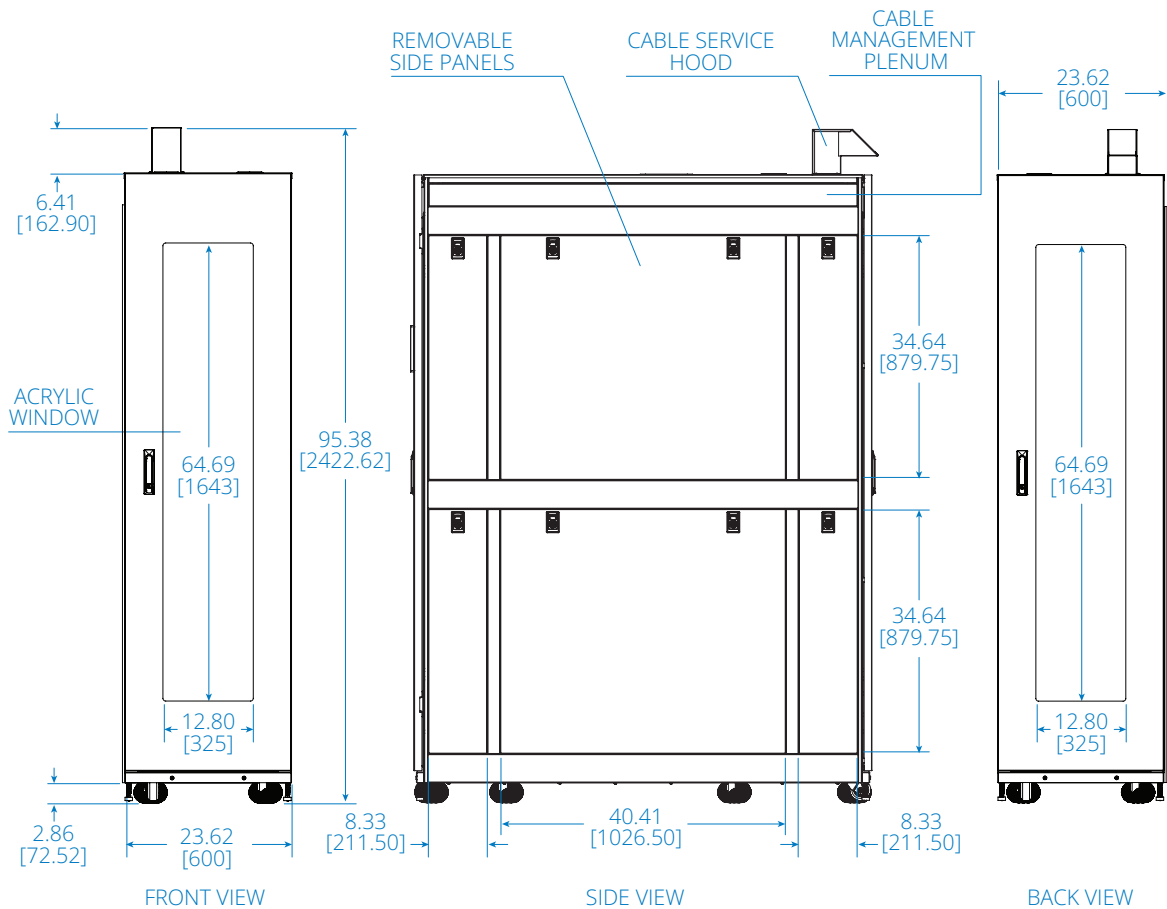

## 2 IT Rack Enclosures + 2 Cooling Enclosures + 2 12 kW Cooling Units + 1 Service Enclosure

- A** Cooling System with Enclosure and Outdoor Condenser (Not Shown)
- B** 7" Touchscreen Cooling Display
- C** Refrigerant Tubes Entry (Top or Bottom Entry)
- D** IT Rack Enclosure with Clear Acrylic Window
- E** Adjustable Cable Service Hood with 4 Cable Entry Hole Options
- F** Customizable Service Enclosure with Vented Door
- G** Cable Management Plenum
- H** Locking, Removable Side Panels
- I** Locking Handle (Security Lock Options Available)
- J** Casters and Leveling Feet

### SPECIFICATIONS

<b>Configuration Type</b>	Two-Rack
<b>44U IT Rack Enclosure Qty.</b>	2
Individual IT Rack Enclosure Size [H x W x D]	95 x 23.6 x 64.9 in. / 2415 x 600 x 1648 mm
Individual IT Rack Enclosure Weight	570 lb. / 259 kg
<b>Cooling System (kW) with Enclosure Qty.</b>	2 (12 kW)
Individual Cooling Enclosure Size [H x W x D]	95 x 16.5 x 64.9 in. / 2415 x 420 x 1648 mm
Individual Cooling Enclosure Weight*	440 lb. / 200 kg
Cooling System Size**	78.7 x 11.8 x 43.3 in. / 2000 x 300 x 1100 mm
Cooling System Weight**	397 lb. / 180 kg
<b>Medium Service Enclosure Qty.</b>	1
Medium Service Enclosure Size [H x W x D]	95 x 31.5 x 64.9 in. / 2415 x 800 x 1648 mm
Medium Service Enclosure Weight	736 lb. / 334 kg
<b>Overall Size [H x W x D]</b>	95 x 112.9 x 64.9 in. / 2415 x 2868 x 1648 mm
<b>Overall Weight with Cooling System</b>	3550 lb. / 1610 kg

# IT Rack Enclosure SRP-2R-2C12-M

Dimensions: INCHES [mm]