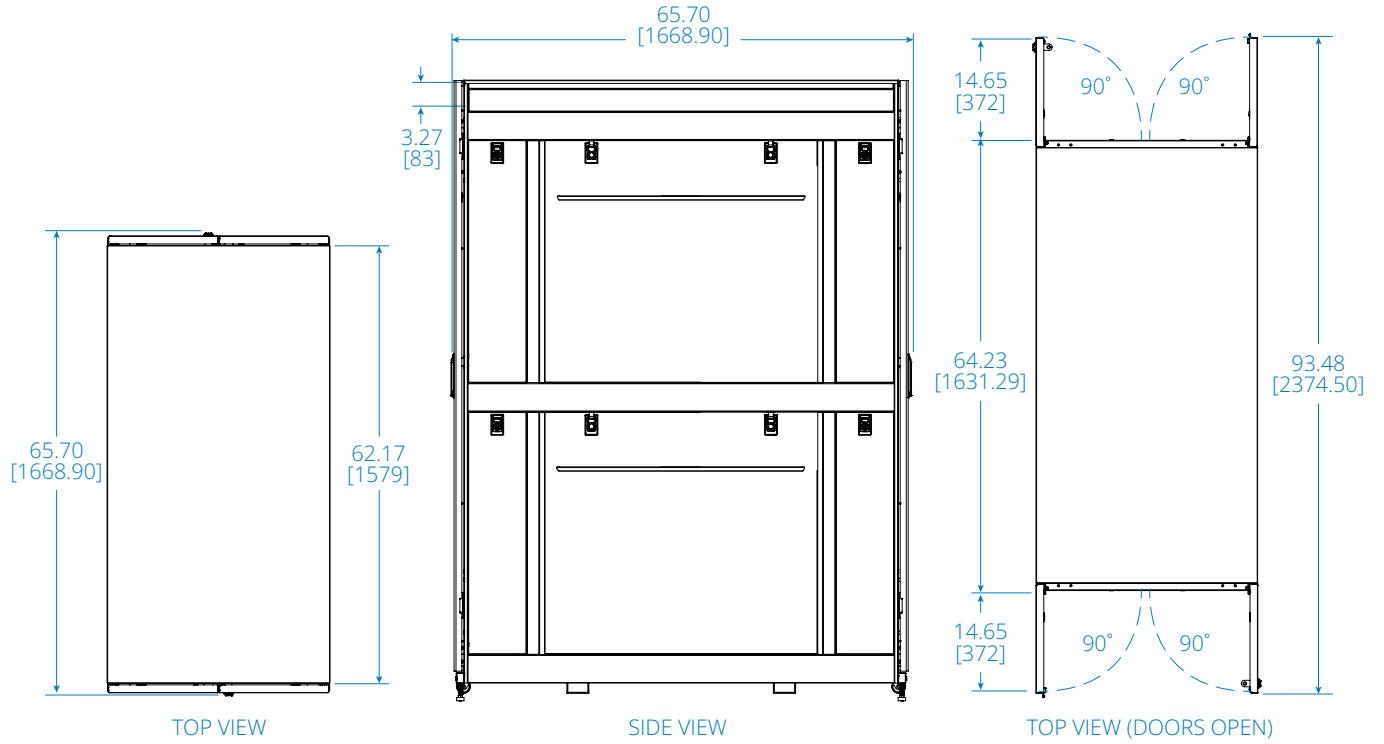

# Cooling Unit SRP-2R-2C12-M

Dimensions: INCHES [mm]

# Outdoor Condenser Unit SRP-2R-2C12-M

SIDE VIEW

FRONT VIEW

CLEARANCE REQUIREMENTS

Dimensions: INCHES [mm]

# Service Enclosure SRP-2R-2C12-M

Dimensions: INCHES [mm]