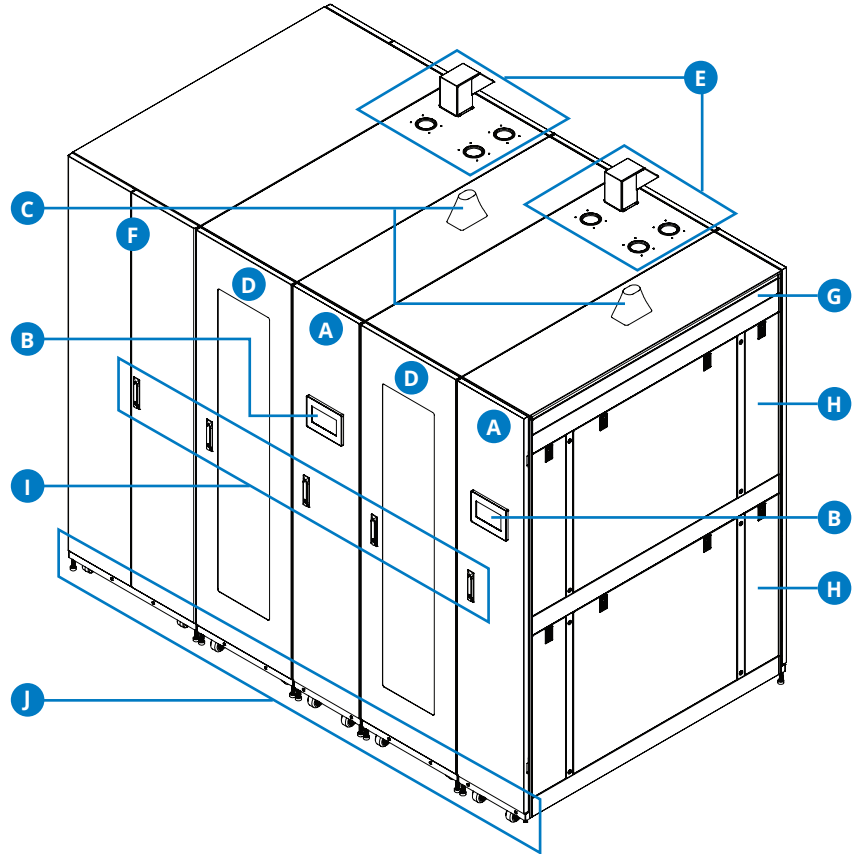

# SmartRack® Modular Data Center SRP-2R-2C12-M

## 2 IT Rack Enclosures + 2 Cooling Enclosures + 2 12 kW Cooling Units + 1 Service Enclosure

- A** Cooling System with Enclosure and Outdoor Condenser (Not Shown)
- B** 7" Touchscreen Cooling Display
- C** Refrigerant Tubes Entry (Top or Bottom Entry)
- D** IT Rack Enclosure with Clear Acrylic Window
- E** Adjustable Cable Service Hood with 4 Cable Entry Hole Options
- F** Customizable Service Enclosure with Vented Door
- G** Cable Management Plenum
- H** Locking, Removable Side Panels
- I** Locking Handle (Security Lock Options Available)
- J** Casters and Leveling Feet

### SPECIFICATIONS

<b>Configuration Type</b>	Two-Rack
<b>44U IT Rack Enclosure Qty.</b>	2
Individual IT Rack Enclosure Size [H x W x D]	95 x 23.6 x 64.9 in. / 2415 x 600 x 1648 mm
Individual IT Rack Enclosure Weight	570 lb. / 259 kg
<b>Cooling System (kW) with Enclosure Qty.</b>	2 (12 kW)
Individual Cooling Enclosure Size [H x W x D]	95 x 16.5 x 64.9 in. / 2415 x 420 x 1648 mm
Individual Cooling Enclosure Weight*	440 lb. / 200 kg
Cooling System Size**	78.7 x 11.8 x 43.3 in. / 2000 x 300 x 1100 mm
Cooling System Weight**	397 lb. / 180 kg
<b>Medium Service Enclosure Qty.</b>	1
Medium Service Enclosure Size [H x W x D]	95 x 31.5 x 64.9 in. / 2415 x 800 x 1648 mm
Medium Service Enclosure Weight	736 lb. / 334 kg
<b>Overall Size [H x W x D]</b>	95 x 112.9 x 64.9 in. / 2415 x 2868 x 1648 mm
<b>Overall Weight with Cooling System</b>	3550 lb. / 1610 kg