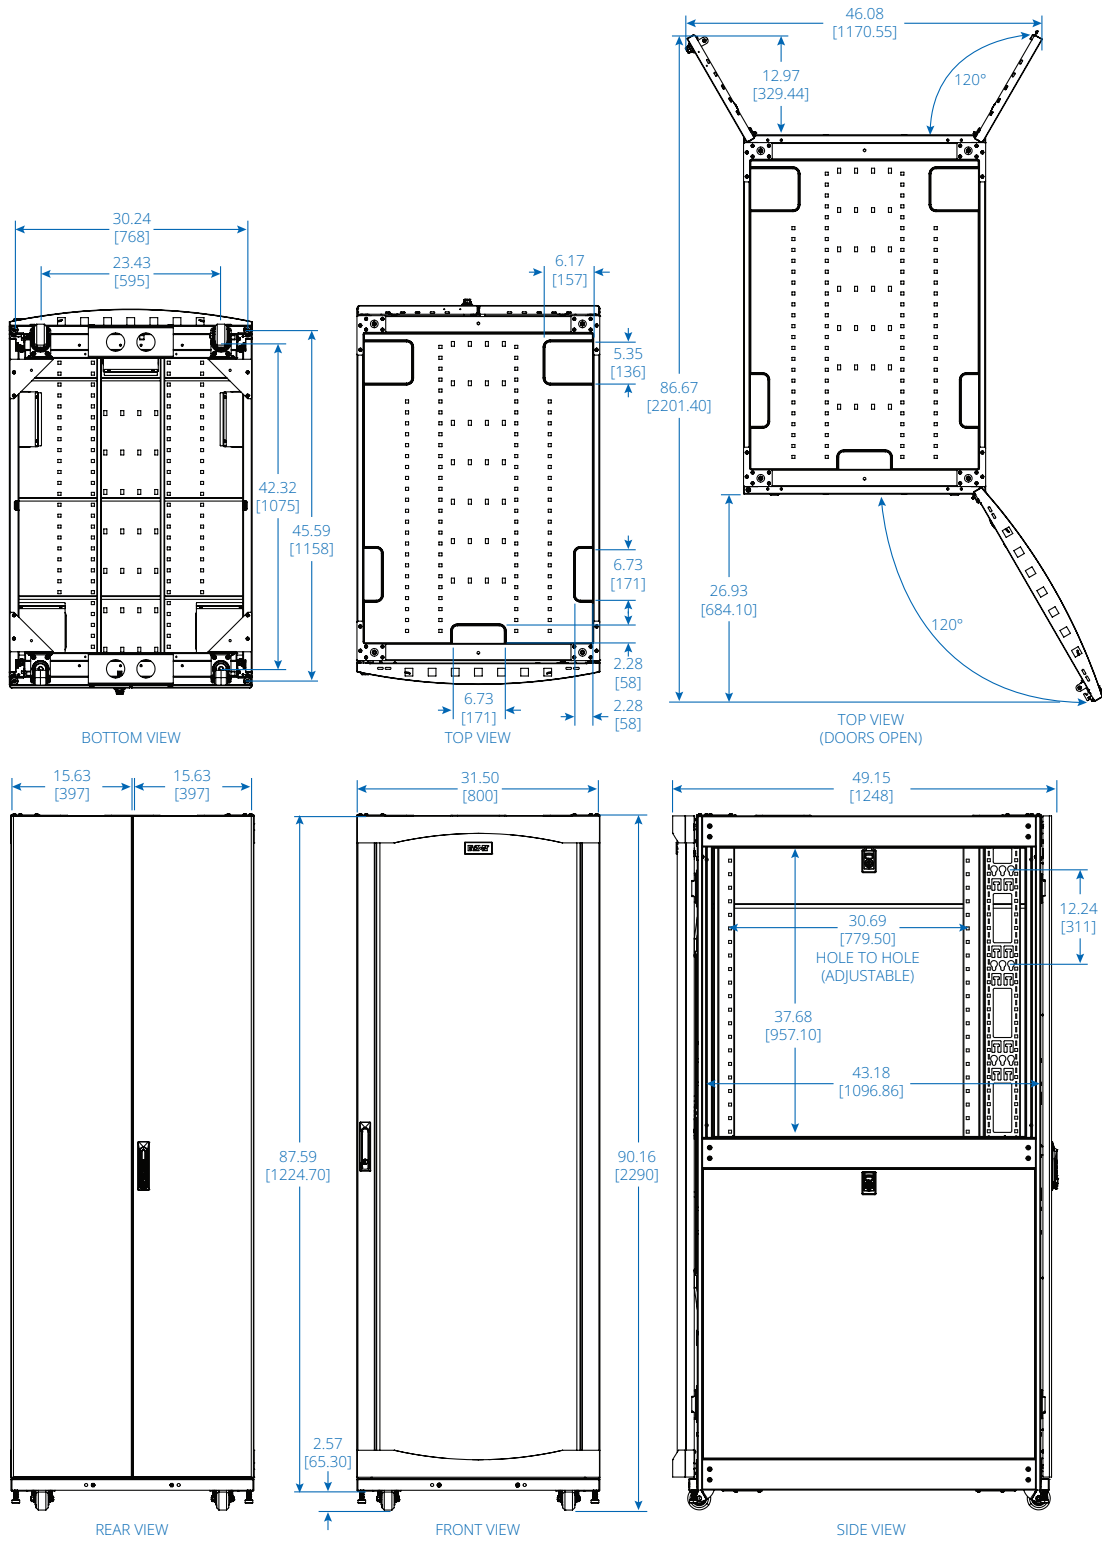

SmartRack 48U Deep Extra-Wide Heavy-Duty Rack Enclosure Cabinet, White (SRH48UWDPWD8)

48 Rack Units

5000 lb. Stationary Load Rating

3500 lb. Rolling Load Rating

Heavy-Duty Casters

Locking Doors & Side Panels

Accommodates Standard 19-inch Equipment

Toolless Mounting Slots

Adjustable Rails with Easy-View Depth Index

Airflow Exceeds Server OEM Requirements

Integrated Baying Tabs

Square Hole Mounting

- A Adjustable Mounting Rails**
- B Adjustable PDU Mounting Rails with Toolless Mounting Slots**
- C Roof Panel** (Removable)
- D Front Door** (Lockable/Removable/Reversible)
- E Split Rear Doors** (Lockable/Removable)
- F Side Panels** (Lockable/Removable)
- G Heavy-Duty Casters**
- H Heavy-Duty Levelers**
- I Keys** (For doors and side panels)

Also Includes: Owner's manual, 2 stabilizing brackets and rackmount equipment mounting hardware (50 cage nuts, 50 mounting screws, 50 nylon cup washers)

SPECIFICATIONS

Model	SRH48UWDPWD8
Rack Spaces	48U
Stationary Load Rating	5000 lb. / 2268 kg
Rolling Load Rating	3500 lb. / 1588 kg
Unit Dimensions [H x W x D]	90.16 x 31.50 x 49.15 in. / 2290 x 800 x 1248 mm
Shipping Dimensions [H x W x D]	96.5 x 43.5 x 50 in. / 2451 x 1105 x 1270 mm
Unit Weight	528 lb. / 239.5 kg
Certifications	UL 2416, CSA C22.2 No 62368-1, IEC 60297-3-100, DIN 41494, IP20, TIA/EIA-310-D (Accommodates all standard 19-inch rackmount equipment regardless of vendor.)

* Part numbers and specifications are subject to change.

Powering Business Worldwide

Dimensions: INCHES [mm]

Learn more at [Tripplite.Eaton.com](https://www.Tripplite.Eaton.com)

Powering Business Worldwide