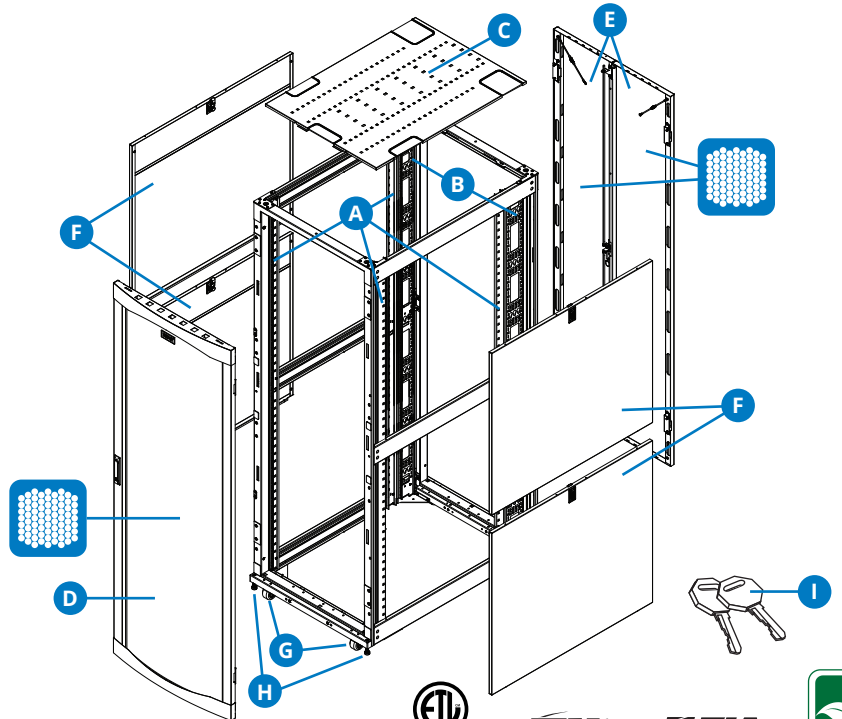

SmartRack 48U Deep Extra-Wide Heavy-Duty Rack Enclosure Cabinet, White (SRH48UWDPWD8)

48 Rack Units

5000 lb. Stationary Load Rating

3500 lb. Rolling Load Rating

Heavy-Duty Casters

Locking Doors & Side Panels

Accommodates Standard 19-inch Equipment

Toolless Mounting Slots

Adjustable Rails with Easy-View Depth Index

Airflow Exceeds Server OEM Requirements

Integrated Baying Tabs

Square Hole Mounting

- A Adjustable Mounting Rails**
- B Adjustable PDU Mounting Rails with Toolless Mounting Slots**
- C Roof Panel** (Removable)
- D Front Door** (Lockable/Removable/Reversible)
- E Split Rear Doors** (Lockable/Removable)
- F Side Panels** (Lockable/Removable)
- G Heavy-Duty Casters**
- H Heavy-Duty Levelers**
- I Keys** (For doors and side panels)

Also Includes: Owner's manual, 2 stabilizing brackets and rackmount equipment mounting hardware (50 cage nuts, 50 mounting screws, 50 nylon cup washers)

SPECIFICATIONS

Model	SRH48UWDPWD8
Rack Spaces	48U
Stationary Load Rating	5000 lb. / 2268 kg
Rolling Load Rating	3500 lb. / 1588 kg
Unit Dimensions [H x W x D]	90.16 x 31.50 x 49.15 in. / 2290 x 800 x 1248 mm
Shipping Dimensions [H x W x D]	96.5 x 43.5 x 50 in. / 2451 x 1105 x 1270 mm
Unit Weight	528 lb. / 239.5 kg
Certifications	UL 2416, CSA C22.2 No 62368-1, IEC 60297-3-100, DIN 41494, IP20, TIA/EIA-310-D (Accommodates all standard 19-inch rackmount equipment regardless of vendor.)

* Part numbers and specifications are subject to change.

Powering Business Worldwide

Dimensions: INCHES [mm]

Learn more at [Tripplite.Eaton.com](https://www.Tripplite.Eaton.com)

Powering Business Worldwide