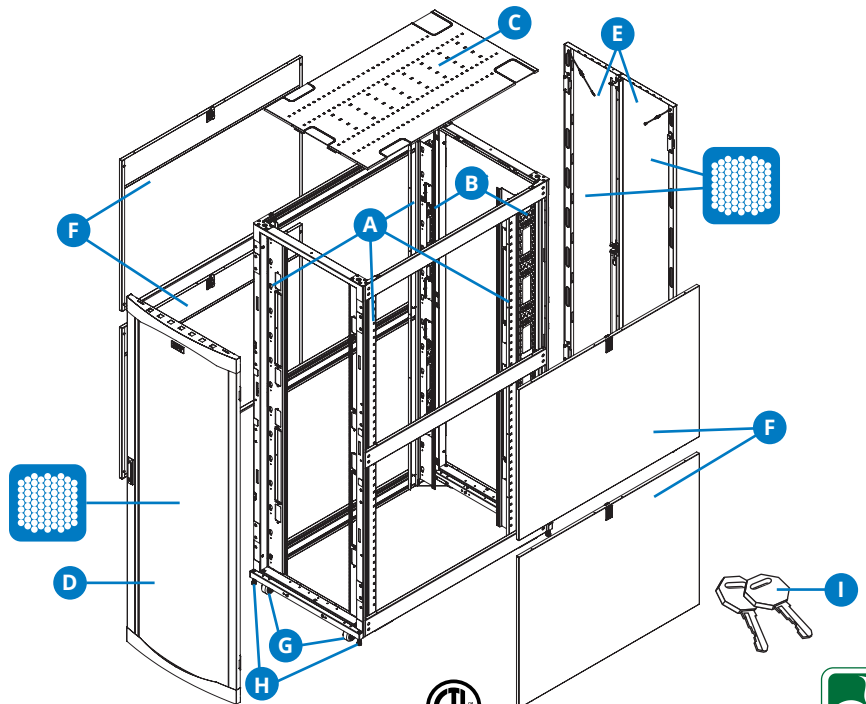

SmartRack 48U Extra-Deep, Extra-Wide Heavy-Duty Rack Enclosure Cabinet, White (SRH48UWDP54WD8)

48 Rack Units

5000 lb. Stationary Load Rating

3500 lb. Rolling Load Rating

Heavy-Duty Casters

Locking Doors & Side Panels

Accommodates Standard 19-inch Equipment

Toolless Mounting Slots

Adjustable Rails with Easy-View Depth Index

Airflow Exceeds Server OEM Requirements

Integrated Baying Tabs

Square Hole Mounting

- A Adjustable Mounting Rails**
- B Adjustable PDU Mounting Rails with Toolless Mounting Slots**
- C Roof Panel** (Removable)
- D Front Door** (Lockable/Removable/Reversible)
- E Split Rear Doors** (Lockable/Removable)
- F Side Panels** (Lockable/Removable)
- G Heavy-Duty Casters**
- H Heavy-Duty Levelers**
- I Keys** (For doors and side panels)

Also Includes: Owner's manual, 2 stabilizing brackets and rackmount equipment mounting hardware (50 cage nuts, 50 mounting screws, 50 nylon cup washers)

SPECIFICATIONS

Model	SRH48UWDP54WD8
Rack Spaces	48U
Stationary Load Rating	5000 lb. / 2268 kg
Rolling Load Rating	3500 lb. / 1588 kg
Unit Dimensions [H x W x D]	90.16 x 31.5 x 57.91 in. / 2290 x 800 x 1471 mm
Shipping Dimensions [H x W x D]	96.5 x 43.5 x 60 in. / 2451 x 1105 x 1524 mm
Unit Weight	537 lb. / 244 kg
Certifications	UL 2416, CSA C22.2 No 62368-1, IEC 60297-3-100, DIN 41494, IP20, TIA/EIA-310-D (Accommodates all standard 19-inch rackmount equipment regardless of vendor.)

* Part numbers and specifications are subject to change.

Powering Business Worldwide

Dimensions: INCHES [mm]

Learn more at [Tripplite.Eaton.com](https://www.Tripplite.Eaton.com)

Powering Business Worldwide