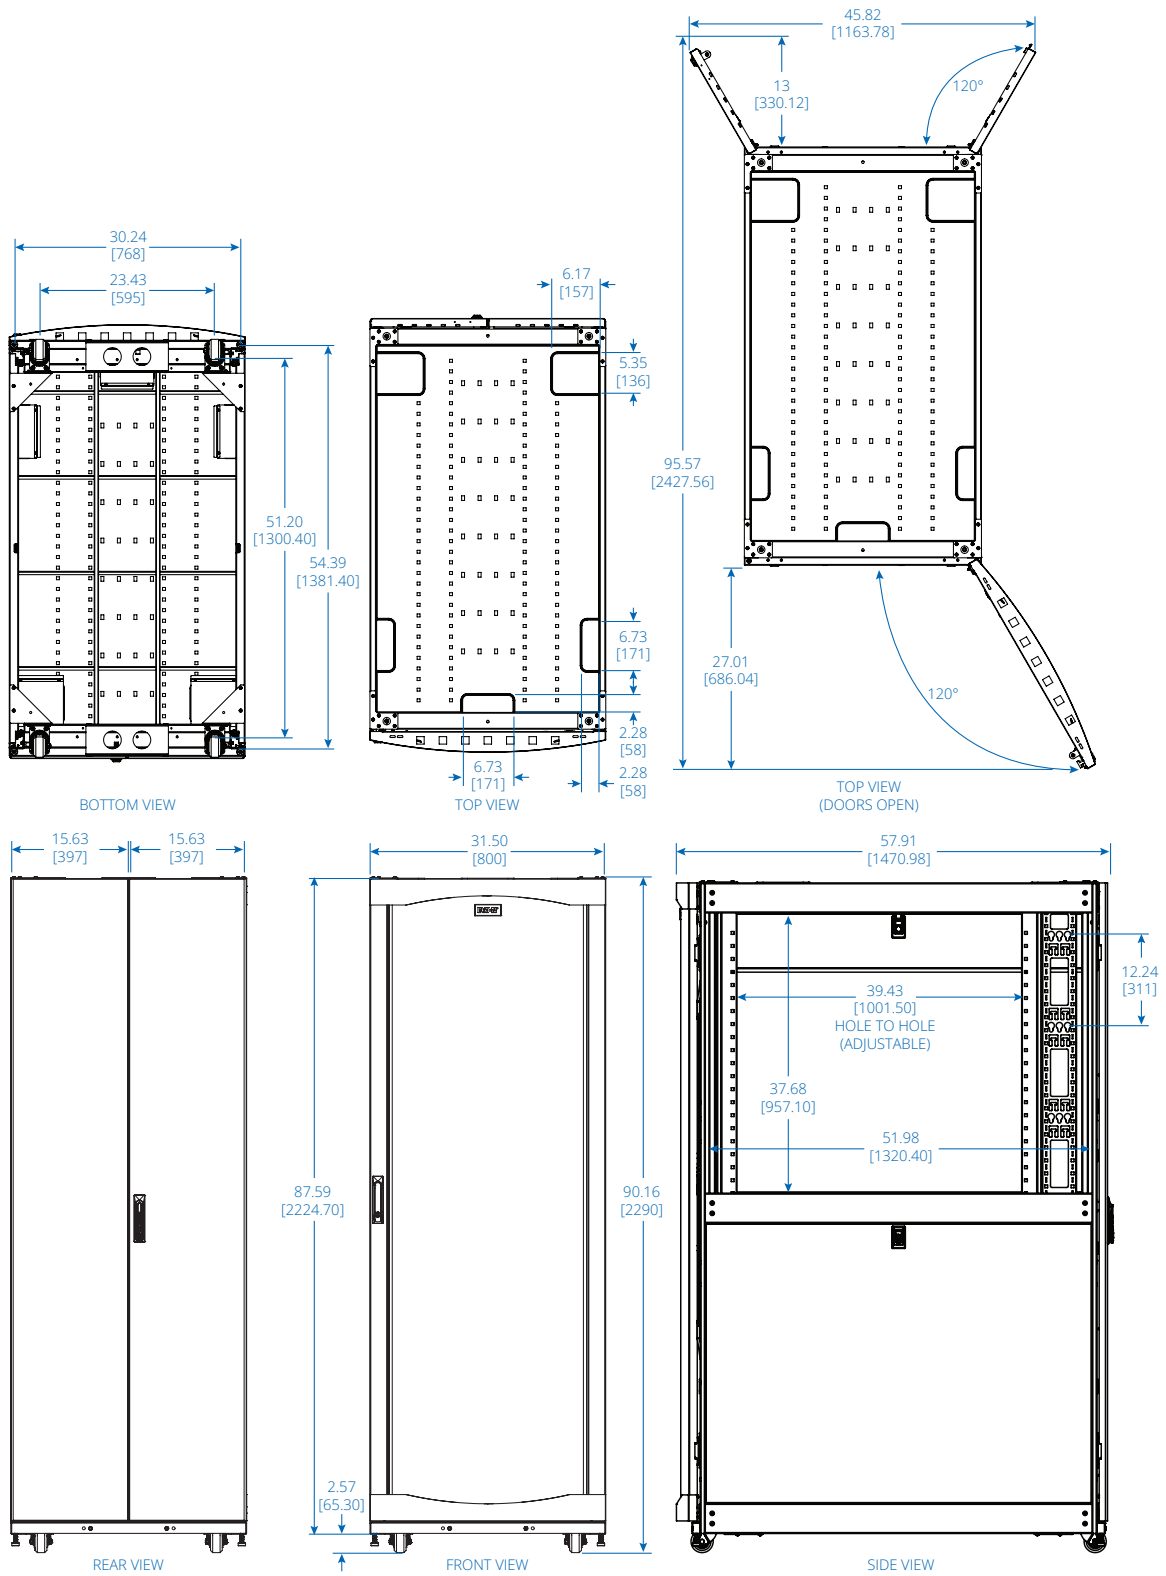

SmartRack 48U Extra-Deep, Extra-Wide Heavy-Duty Rack Enclosure Cabinet, White (SRH48UWDP54WD8)

48 Rack Units

5000 lb. Stationary Load Rating

3500 lb. Rolling Load Rating

Heavy-Duty Casters

Locking Doors & Side Panels

Accommodates Standard 19-inch Equipment

Toolless Mounting Slots

Adjustable Rails with Easy-View Depth Index

Airflow Exceeds Server OEM Requirements

Integrated Baying Tabs

Square Hole Mounting

- A Adjustable Mounting Rails**
- B Adjustable PDU Mounting Rails with Toolless Mounting Slots**
- C Roof Panel** (Removable)
- D Front Door** (Lockable/Removable/Reversible)
- E Split Rear Doors** (Lockable/Removable)
- F Side Panels** (Lockable/Removable)
- G Heavy-Duty Casters**
- H Heavy-Duty Levelers**
- I Keys** (For doors and side panels)

Also Includes: Owner's manual, 2 stabilizing brackets and rackmount equipment mounting hardware (50 cage nuts, 50 mounting screws, 50 nylon cup washers)

SPECIFICATIONS

Model	SRH48UWDP54WD8
Rack Spaces	48U
Stationary Load Rating	5000 lb. / 2268 kg
Rolling Load Rating	3500 lb. / 1588 kg
Unit Dimensions [H x W x D]	90.16 x 31.5 x 57.91 in. / 2290 x 800 x 1471 mm
Shipping Dimensions [H x W x D]	96.5 x 43.5 x 60 in. / 2451 x 1105 x 1524 mm
Unit Weight	537 lb. / 244 kg
Certifications	UL 2416, CSA C22.2 No 62368-1, IEC 60297-3-100, DIN 41494, IP20, TIA/EIA-310-D (Accommodates all standard 19-inch rackmount equipment regardless of vendor.)

* Part numbers and specifications are subject to change.

Powering Business Worldwide

Dimensions: INCHES [mm]

Learn more at [Tripplite.Eaton.com](https://www.Tripplite.Eaton.com)

Powering Business Worldwide