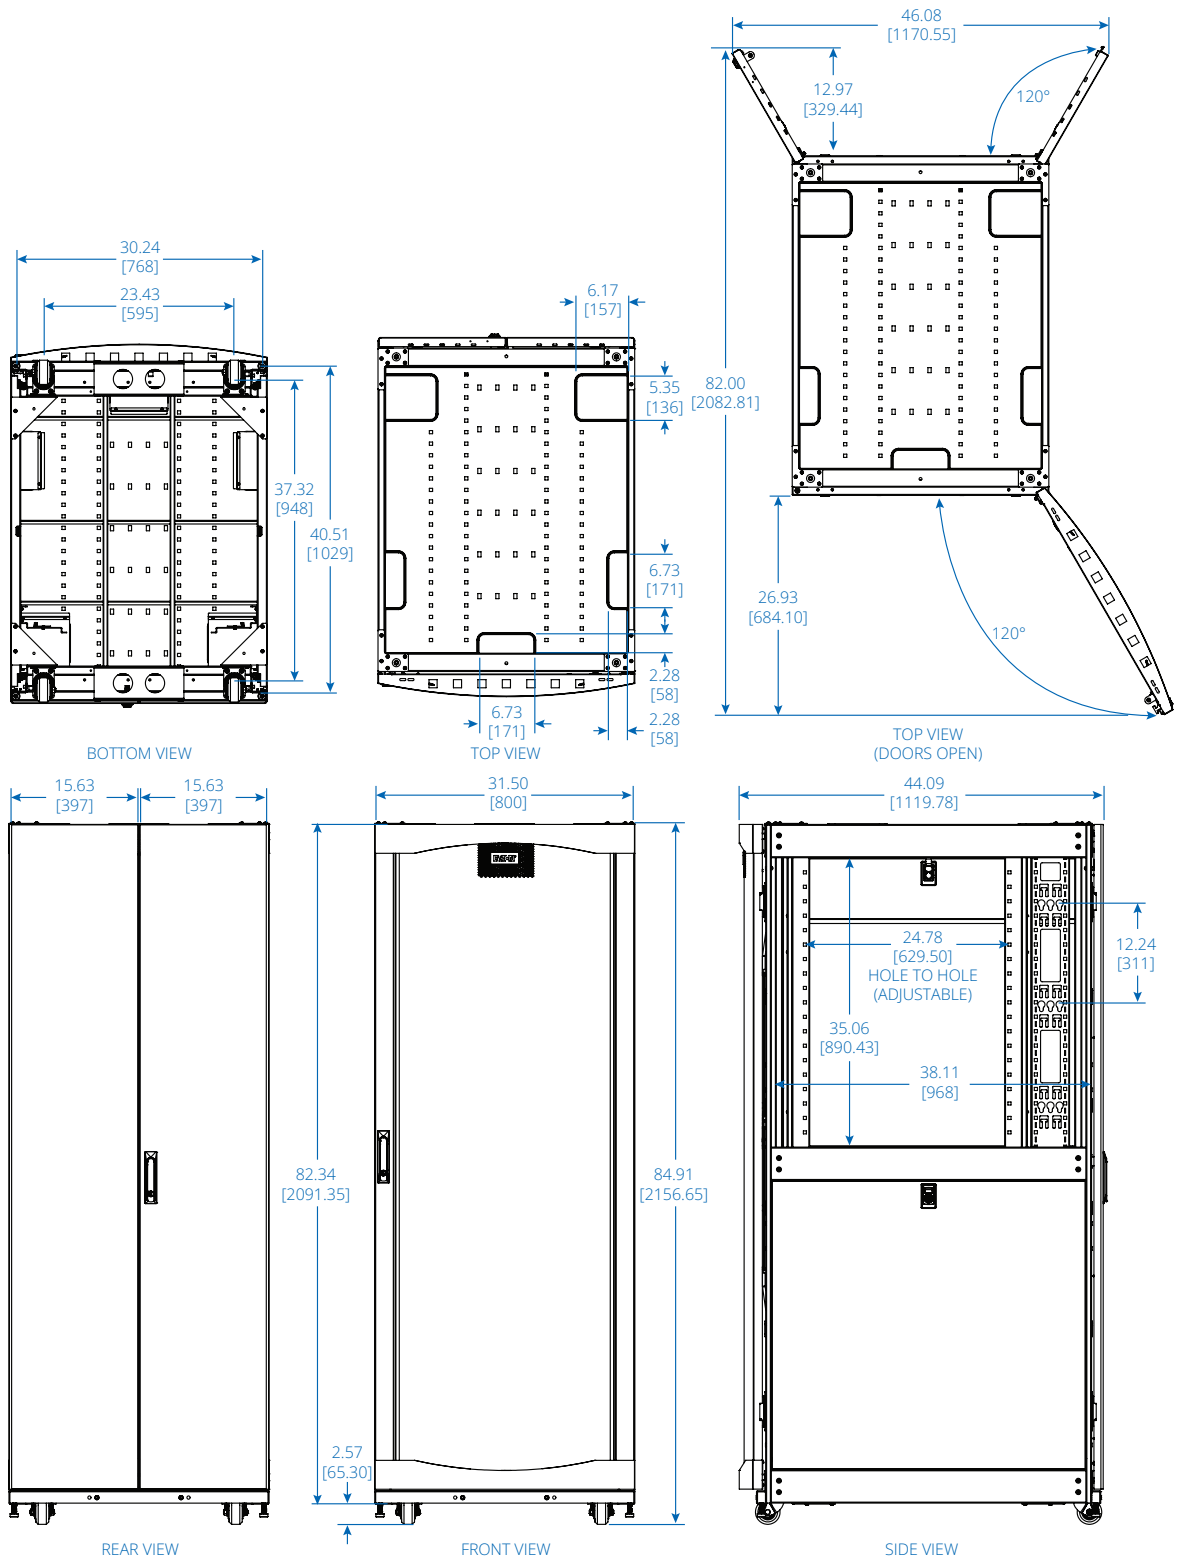

SmartRack 45U Extra-Wide Heavy-Duty Rack Enclosure Cabinet, White (SRH45UWWD8)

45 Rack Units

5000 lb. Stationary Load Rating

3500 lb. Rolling Load Rating

Heavy-Duty Casters

Locking Doors & Side Panels

Accommodates Standard 19-inch Equipment

Toolless Mounting Slots

Adjustable Rails with Easy-View Depth Index

Airflow Exceeds Server OEM Requirements

Integrated Baying Tabs

Square Hole Mounting

- A Adjustable Mounting Rails**
- B Adjustable PDU Mounting Rails with Toolless Mounting Slots**
- C Roof Panel** (Removable)
- D Front Door** (Lockable/Removable/Reversible)
- E Split Rear Doors** (Lockable/Removable)
- F Side Panels** (Lockable/Removable)
- G Heavy-Duty Casters**
- H Heavy-Duty Levelers**
- I Keys** (For doors and side panels)

Also Includes: Owner's manual, 2 stabilizing brackets and rackmount equipment mounting hardware (50 cage nuts, 50 mounting screws, 50 nylon cup washers)

SPECIFICATIONS

Model	SRH45UWWD8
Rack Spaces	45U
Stationary Load Rating	5000 lb. / 2268 kg
Rolling Load Rating	3500 lb. / 1588 kg
Unit Dimensions [H x W x D]	84.91 x 31.50 x 44.09 in. / 2156.65 x 800 x 1119.78 mm
Shipping Dimensions [H x W x D]	90.5 x 43.5 x 45 in. / 2299 x 1105 x 1143 mm
Unit Weight	457 lb. / 207.3 kg
Certifications	UL 2416, CSA C22.2 No 62368-1, IEC 60297-3-100, DIN 41494, IP20, TIA/EIA-310-D (Accommodates all standard 19-inch rackmount equipment regardless of vendor.)

Part numbers and specifications are subject to change.

Powering Business Worldwide

Dimensions: INCHES [mm]

Learn more at [Tripplite.Eaton.com](https://www.Tripplite.Eaton.com)

Powering Business Worldwide

Eaton
 1000 Eaton Boulevard
 Cleveland, OH 44122
 United States
 Eaton.com