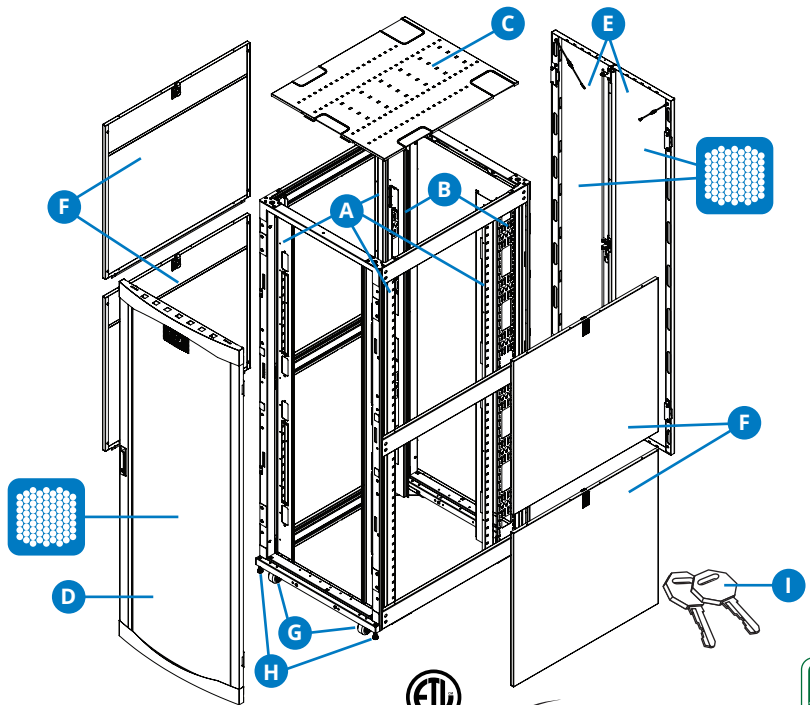

SmartRack 45U Extra-Wide Heavy-Duty Rack Enclosure Cabinet, White (SRH45UWWD8)

45 Rack Units

5000 lb. Stationary Load Rating

3500 lb. Rolling Load Rating

Heavy-Duty Casters

Locking Doors & Side Panels

Accommodates Standard 19-inch Equipment

Toolless Mounting Slots

Adjustable Rails with Easy-View Depth Index

Airflow Exceeds Server OEM Requirements

Integrated Baying Tabs

Square Hole Mounting

- A Adjustable Mounting Rails**
- B Adjustable PDU Mounting Rails with Toolless Mounting Slots**
- C Roof Panel** (Removable)
- D Front Door** (Lockable/Removable/Reversible)
- E Split Rear Doors** (Lockable/Removable)
- F Side Panels** (Lockable/Removable)
- G Heavy-Duty Casters**
- H Heavy-Duty Levelers**
- I Keys** (For doors and side panels)

Also Includes: Owner's manual, 2 stabilizing brackets and rackmount equipment mounting hardware (50 cage nuts, 50 mounting screws, 50 nylon cup washers)

SPECIFICATIONS

Model	SRH45UWWD8
Rack Spaces	45U
Stationary Load Rating	5000 lb. / 2268 kg
Rolling Load Rating	3500 lb. / 1588 kg
Unit Dimensions [H x W x D]	84.91 x 31.50 x 44.09 in. / 2156.65 x 800 x 1119.78 mm
Shipping Dimensions [H x W x D]	90.5 x 43.5 x 45 in. / 2299 x 1105 x 1143 mm
Unit Weight	457 lb. / 207.3 kg
Certifications	UL 2416, CSA C22.2 No 62368-1, IEC 60297-3-100, DIN 41494, IP20, TIA/EIA-310-D (Accommodates all standard 19-inch rackmount equipment regardless of vendor.)

Part numbers and specifications are subject to change.

Powering Business Worldwide

Dimensions: INCHES [mm]

Learn more at [Tripplite.Eaton.com](https://www.Tripplite.Eaton.com)

Powering Business Worldwide

Eaton
 1000 Eaton Boulevard
 Cleveland, OH 44122
 United States
 Eaton.com