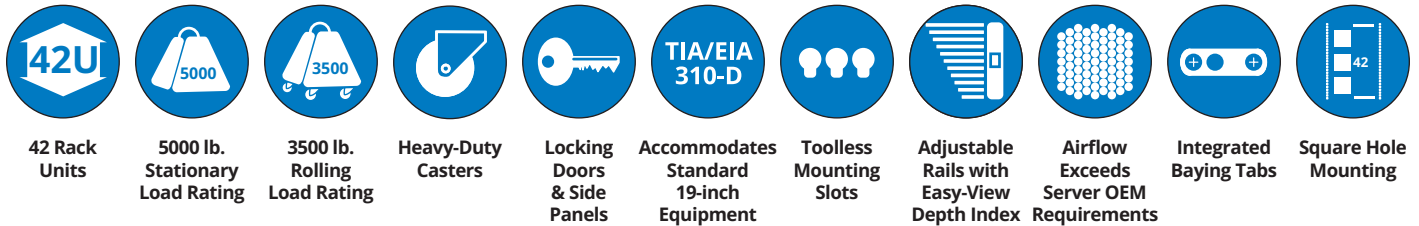

SmartRack 42U Extra-Deep, Extra-Wide Heavy-Duty Rack Enclosure Cabinet, White (SRH42UWDP54WD8)

- A Adjustable Mounting Rails**
- B Adjustable PDU Mounting Rails with Toolless Mounting Slots**
- C Roof Panel** (Removable)
- D Front Door** (Lockable/Removable/Reversible)
- E Split Rear Doors** (Lockable/Removable)
- F Side Panels** (Lockable/Removable)
- G Heavy-Duty Casters**
- H Heavy-Duty Levelers**
- I Keys** (For doors and side panels)

Also Includes: Owner's manual, 2 stabilizing brackets and rackmount equipment mounting hardware (50 cage nuts, 50 mounting screws, 50 nylon cup washers)

SPECIFICATIONS

Model	SRH42UWDP54WD8
Rack Spaces	42U
Stationary Load Rating	5000 lb. / 2268 kg
Rolling Load Rating	3500 lb. / 1588 kg
Unit Dimensions [H x W x D]	79.64 x 31.5 x 57.91 in. / 2023 x 800 x 1471 mm
Shipping Dimensions [H x W x D]	86.5 x 43.5 x 60 in. / 2197 x 1105 x 1524 mm
Unit Weight	560 lb. / 254 kg
Certifications	UL 2416, CSA C22.2 No 62368-1, IEC 60297-3-100, DIN 41494, IP20, TIA/EIA-310-D (Accommodates all standard 19-inch rackmount equipment regardless of vendor.)

* Part numbers and specifications are subject to change.

Powering Business Worldwide

Dimensions: INCHES [mm]

Learn more at [Tripplite.Eaton.com](https://www.Tripplite.Eaton.com)

Powering Business Worldwide