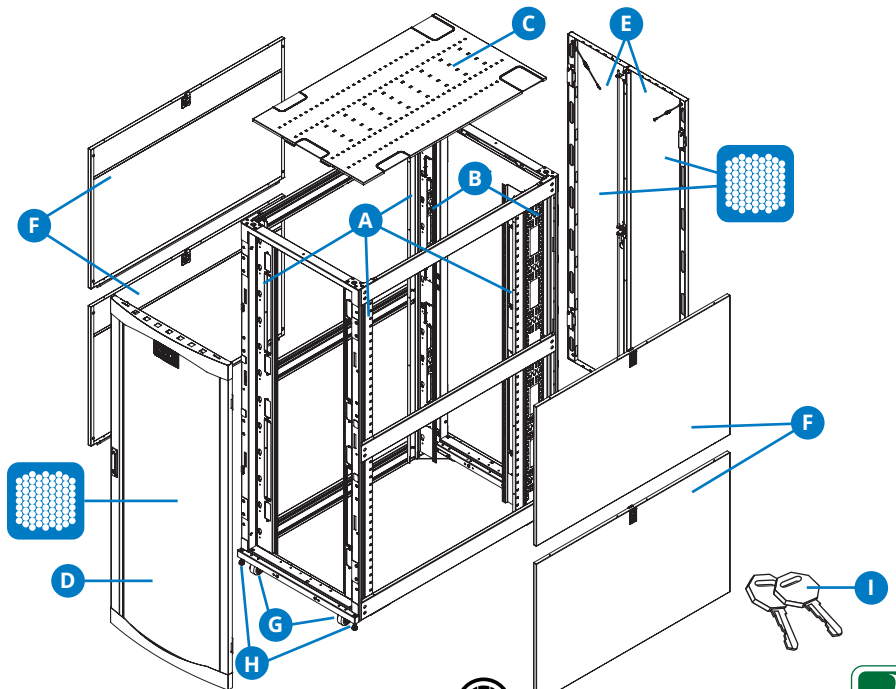

SmartRack 42U Extra-Deep, Extra-Wide Heavy-Duty Rack Enclosure Cabinet, White (SRH42UWDP54WD8)

- A Adjustable Mounting Rails**
- B Adjustable PDU Mounting Rails with Toolless Mounting Slots**
- C Roof Panel** (Removable)
- D Front Door** (Lockable/Removable/Reversible)
- E Split Rear Doors** (Lockable/Removable)
- F Side Panels** (Lockable/Removable)
- G Heavy-Duty Casters**
- H Heavy-Duty Levelers**
- I Keys** (For doors and side panels)

Also Includes: Owner's manual, 2 stabilizing brackets and rackmount equipment mounting hardware (50 cage nuts, 50 mounting screws, 50 nylon cup washers)

SPECIFICATIONS

Model	SRH42UWDP54WD8
Rack Spaces	42U
Stationary Load Rating	5000 lb. / 2268 kg
Rolling Load Rating	3500 lb. / 1588 kg
Unit Dimensions [H x W x D]	79.64 x 31.5 x 57.91 in. / 2023 x 800 x 1471 mm
Shipping Dimensions [H x W x D]	86.5 x 43.5 x 60 in. / 2197 x 1105 x 1524 mm
Unit Weight	560 lb. / 254 kg
Certifications	UL 2416, CSA C22.2 No 62368-1, IEC 60297-3-100, DIN 41494, IP20, TIA/EIA-310-D (Accommodates all standard 19-inch rackmount equipment regardless of vendor.)

* Part numbers and specifications are subject to change.

Powering Business Worldwide

Dimensions: INCHES [mm]

Learn more at [Tripplite.Eaton.com](https://www.Tripplite.Eaton.com)

Powering Business Worldwide