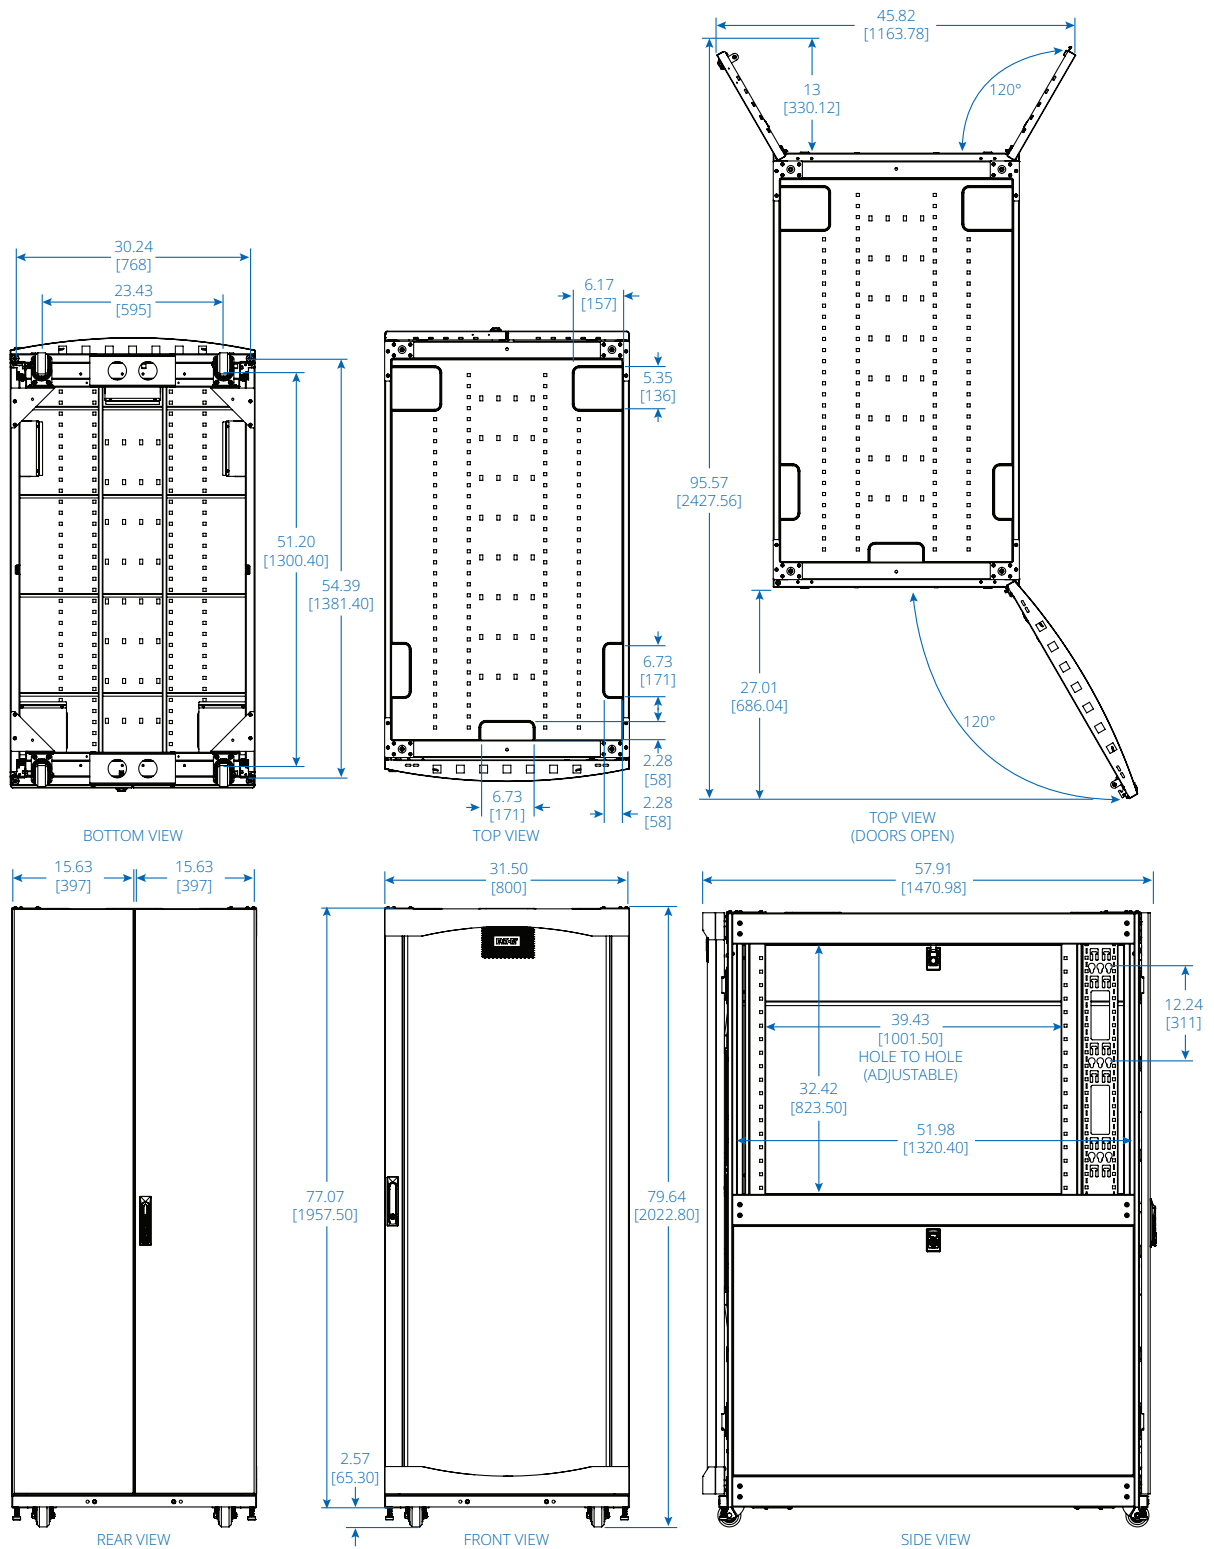

SmartRack 42U Extra-Deep, Extra-Wide Heavy-Duty Rack Enclosure Cabinet, White (SRH42UWDP54WD8)

- A Adjustable Mounting Rails**
- B Adjustable PDU Mounting Rails with Toolless Mounting Slots**
- C Roof Panel** (Removable)
- D Front Door** (Lockable/Removable/Reversible)
- E Split Rear Doors** (Lockable/Removable)
- F Side Panels** (Lockable/Removable)
- G Heavy-Duty Casters**
- H Heavy-Duty Levelers**
- I Keys** (For doors and side panels)

Also Includes: Owner's manual, 2 stabilizing brackets and rackmount equipment mounting hardware (50 cage nuts, 50 mounting screws, 50 nylon cup washers)

SPECIFICATIONS

Model	SRH42UWDP54WD8
Rack Spaces	42U
Stationary Load Rating	5000 lb. / 2268 kg
Rolling Load Rating	3500 lb. / 1588 kg
Unit Dimensions [H x W x D]	79.64 x 31.5 x 57.91 in. / 2023 x 800 x 1471 mm
Shipping Dimensions [H x W x D]	86.5 x 43.5 x 60 in. / 2197 x 1105 x 1524 mm
Unit Weight	560 lb. / 254 kg
Certifications	UL 2416, CSA C22.2 No 62368-1, IEC 60297-3-100, DIN 41494, IP20, TIA/EIA-310-D (Accommodates all standard 19-inch rackmount equipment regardless of vendor.)

* Part numbers and specifications are subject to change.

Powering Business Worldwide

Dimensions: INCHES [mm]

Learn more at [Tripplite.Eaton.com](https://www.Tripplite.Eaton.com)

Powering Business Worldwide