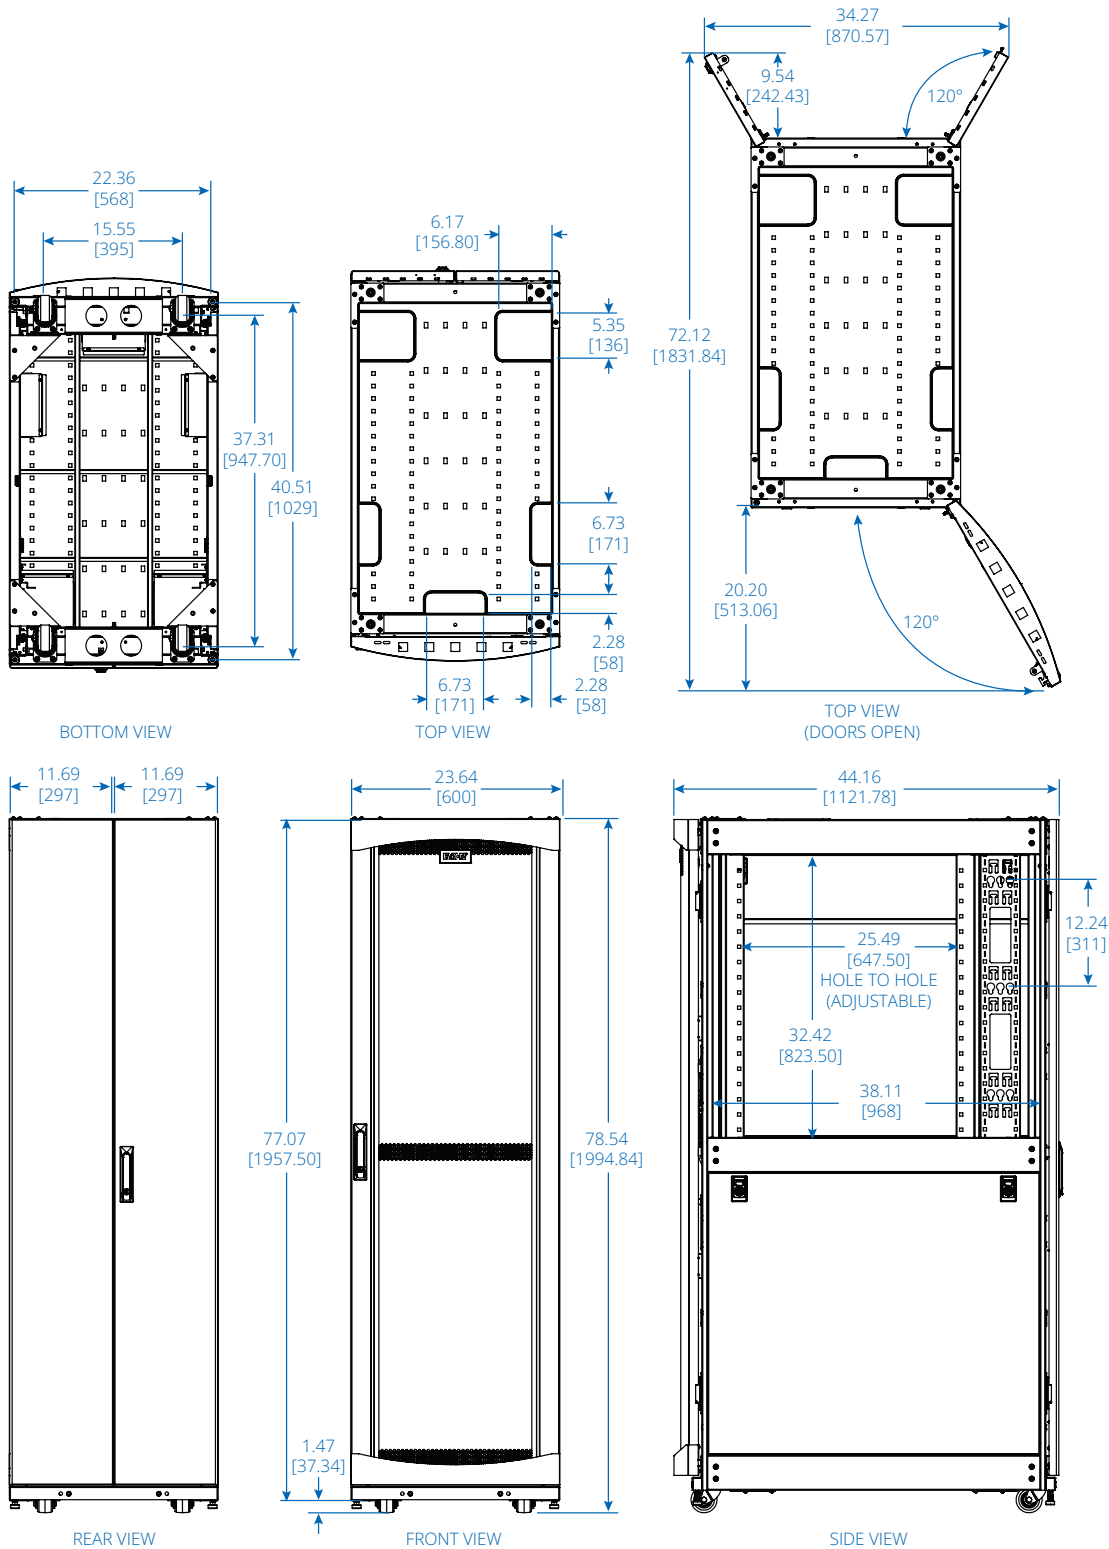

SmartRack 42U Standard-Width Heavy-Duty Rack Enclosure Cabinet, White (SRH42UW)

42 Rack Units

5000 lb. Stationary Load Rating

3500 lb. Rolling Load Rating

Heavy-Duty Casters

Locking Doors & Side Panels

Accommodates Standard 19-inch Equipment

Toolless Mounting Slots

Adjustable Rails with Easy-View Depth Index

Airflow Exceeds Server OEM Requirements

Integrated Baying Tabs

Square Hole Mounting

- A Adjustable Mounting Rails**
- B Adjustable PDU Mounting Rails with Toolless Mounting Slots**
- C Roof Panel** (Removable)
- D Front Door** (Lockable/Removable/Reversible)
- E Split Rear Doors** (Lockable/Removable)
- F Side Panels** (Lockable/Removable)
- G Heavy-Duty Casters**
- H Heavy-Duty Levelers**
- I Keys** (For doors and side panels)

Also Includes: Owner's manual, 2 stabilizing brackets and rackmount equipment mounting hardware (50 cage nuts, 50 mounting screws, 50 nylon cup washers)

SPECIFICATIONS

Model	SRH42UW
Rack Spaces	42U
Stationary Load Rating	5000 lb. / 2268 kg
Rolling Load Rating	3500 lb. / 1588 kg
Unit Dimensions [H x W x D]	78.54 x 23.64 x 44.16 in. / 1994.84 x 600 x 1121.78 mm
Shipping Dimensions [H x W x D]	86.5 x 26 x 45 in. / 2197 x 660 x 1143 mm
Unit Weight	431 lb. / 195.5 kg
Certifications	UL 2416, CSA C22.2 No 62368-1, IEC 60297-3-100, DIN 41494, IP20, TIA/EIA-310-D (Accommodates all standard 19-inch rackmount equipment regardless of vendor.)

* Part numbers and specifications are subject to change.

Powering Business Worldwide

Dimensions: INCHES [mm]

Learn more at [Tripplite.Eaton.com](https://www.Tripplite.Eaton.com)

Powering Business Worldwide