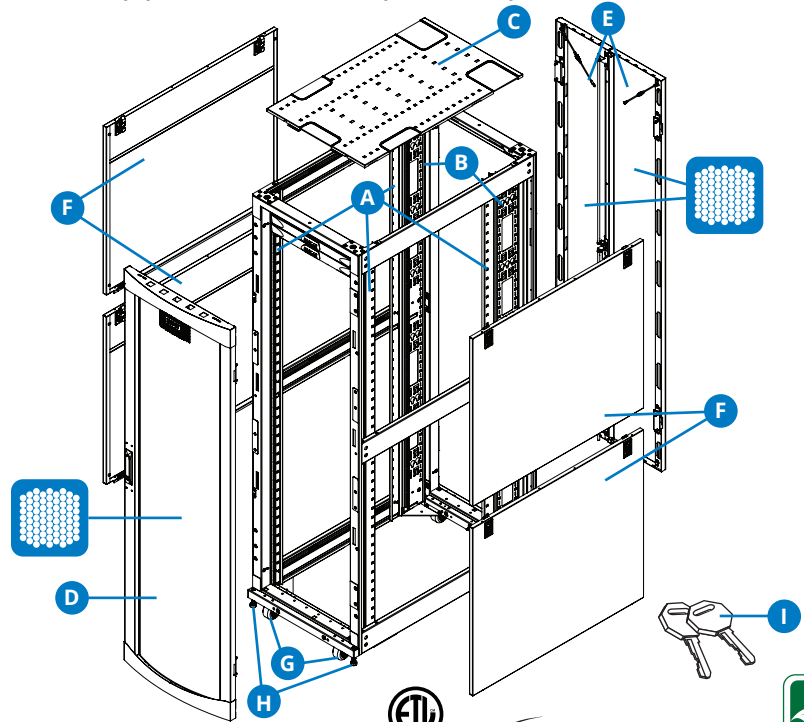

SmartRack 42U Standard-Width Heavy-Duty Rack Enclosure Cabinet, White (SRH42UW)

42 Rack Units

5000 lb. Stationary Load Rating

3500 lb. Rolling Load Rating

Heavy-Duty Casters

Locking Doors & Side Panels

Accommodates Standard 19-inch Equipment

Toolless Mounting Slots

Adjustable Rails with Easy-View Depth Index

Airflow Exceeds Server OEM Requirements

Integrated Baying Tabs

Square Hole Mounting

- A Adjustable Mounting Rails**
- B Adjustable PDU Mounting Rails with Toolless Mounting Slots**
- C Roof Panel** (Removable)
- D Front Door** (Lockable/Removable/Reversible)
- E Split Rear Doors** (Lockable/Removable)
- F Side Panels** (Lockable/Removable)
- G Heavy-Duty Casters**
- H Heavy-Duty Levelers**
- I Keys** (For doors and side panels)

Also Includes: Owner's manual, 2 stabilizing brackets and rackmount equipment mounting hardware (50 cage nuts, 50 mounting screws, 50 nylon cup washers)

SPECIFICATIONS

Model	SRH42UW
Rack Spaces	42U
Stationary Load Rating	5000 lb. / 2268 kg
Rolling Load Rating	3500 lb. / 1588 kg
Unit Dimensions [H x W x D]	78.54 x 23.64 x 44.16 in. / 1994.84 x 600 x 1121.78 mm
Shipping Dimensions [H x W x D]	86.5 x 26 x 45 in. / 2197 x 660 x 1143 mm
Unit Weight	431 lb. / 195.5 kg
Certifications	UL 2416, CSA C22.2 No 62368-1, IEC 60297-3-100, DIN 41494, IP20, TIA/EIA-310-D (Accommodates all standard 19-inch rackmount equipment regardless of vendor.)

* Part numbers and specifications are subject to change.

Powering Business Worldwide

Dimensions: INCHES [mm]

Learn more at [Tripplite.Eaton.com](https://www.Tripplite.Eaton.com)

Powering Business Worldwide