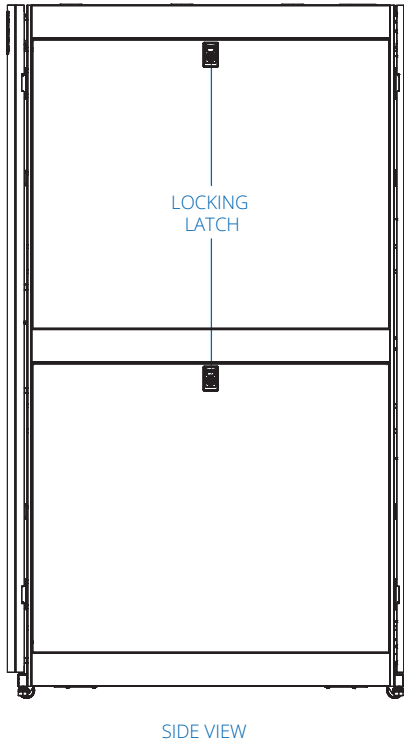

Toolless Mounting Slots

Adjustable Rails with Easy-View Depth Index

Airflow Exceeds Server OEM Requirements

Integrated Bypassing Tabs

Square-Hole Mounting

- A Adjustable Mounting Rails**
- B Adjustable PDU Mounting Rails with Toolless Mounting Slots**
- C Roof Panel** (Removable)
- D Front Door** (Lockable/Removable/Reversible)
- E Split Rear Doors** (Lockable/Removable)
- F Side Panels** (Lockable/Removable)
- G Heavy-Duty Casters**
- H Heavy-Duty Levelers**
- I Keys** (For Doors and Side Panels)

Also Includes: Owner's manual, 2 stabilizing brackets and rack equipment mounting hardware (50 cage nuts, 50 mounting screws and 50 nylon cup washers)

SPECIFICATIONS

| | |
|---------------------------------|--|
| Model | SR45UBDPWD |
| Rack Spaces | 45U |
| Stationary Load Rating | 3500 lb. / 1588 kg |
| Rolling Load Rating | 2250 lb. / 1022 kg |
| Unit Dimensions (H x W x D) | 83.76 x 29.53 x 48.55 in. / 2128 x 750 x 1233 mm |
| Shipping Dimensions (H x W x D) | 90.3 x 32 x 53 in. / 2294 x 813 x 1340 mm |
| Unit Weight | 370 lb. / 168 kg |
| Certifications | UL 60950-1, DIN 41494, IP20, TIA/EIA-310-D (Accommodates all standard 19 in. rack-mount equipment regardless of vendor) |

Part numbers and specifications are subject to change.

Powering Business Worldwide

TOP VIEW

SIDE VIEW

REAR VIEW

FRONT VIEW

Dimensions: INCHES [mm]

Dimensions: INCHES [mm]