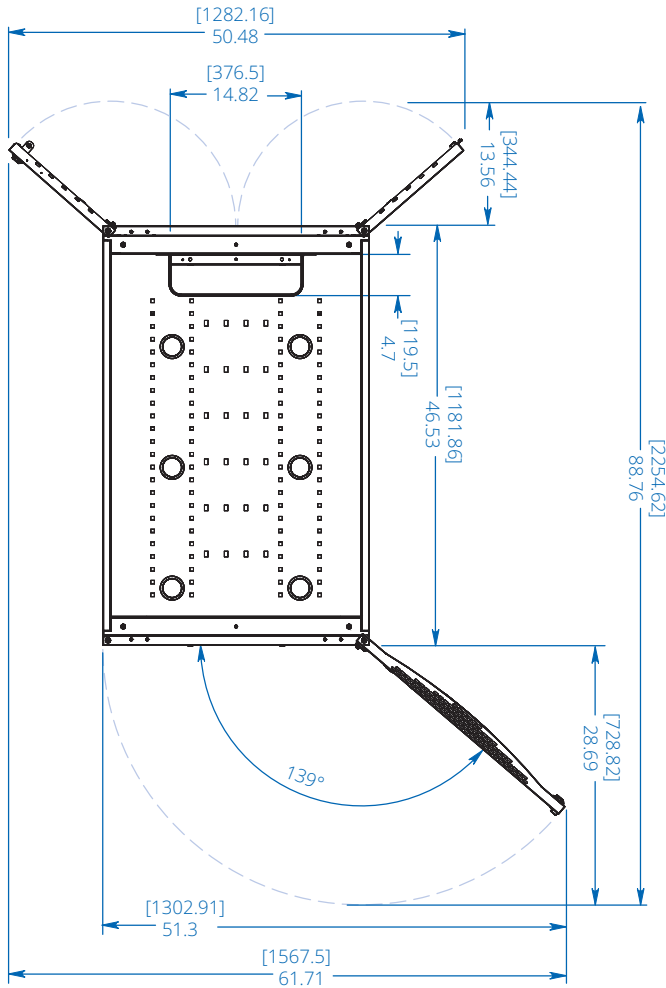

Toolless Mounting Slots

Adjustable Rails with Easy-View Depth Index

Airflow Exceeds Server OEM Requirements

Integrated Bypassing Tabs

Square-Hole Mounting

- A Adjustable Mounting Rails**
- B Adjustable PDU Mounting Rails with Toolless Mounting Slots**
- C Roof Panel** (Removable)
- D Front Door** (Lockable/Removable/Reversible)
- E Split Rear Doors** (Lockable/Removable)
- F Side Panels** (Lockable/Removable)
- G Heavy-Duty Casters**
- H Heavy-Duty Levelers**
- I Keys** (For Doors and Side Panels)

Also Includes: Owner's manual, 2 stabilizing brackets and rack equipment mounting hardware (50 cage nuts, 50 mounting screws and 50 nylon cup washers)

SPECIFICATIONS

| | |
|---------------------------------|--|
| Model | SR45UBDPWD |
| Rack Spaces | 45U |
| Stationary Load Rating | 3500 lb. / 1588 kg |
| Rolling Load Rating | 2250 lb. / 1022 kg |
| Unit Dimensions (H x W x D) | 83.76 x 29.53 x 48.55 in. / 2128 x 750 x 1233 mm |
| Shipping Dimensions (H x W x D) | 90.3 x 32 x 53 in. / 2294 x 813 x 1340 mm |
| Unit Weight | 370 lb. / 168 kg |
| Certifications | UL 60950-1, DIN 41494, IP20, TIA/EIA-310-D (Accommodates all standard 19 in. rack-mount equipment regardless of vendor) |

Part numbers and specifications are subject to change.

Powering Business Worldwide

TOP VIEW

SIDE VIEW

REAR VIEW

FRONT VIEW

Dimensions: INCHES [mm]

Dimensions: INCHES [mm]