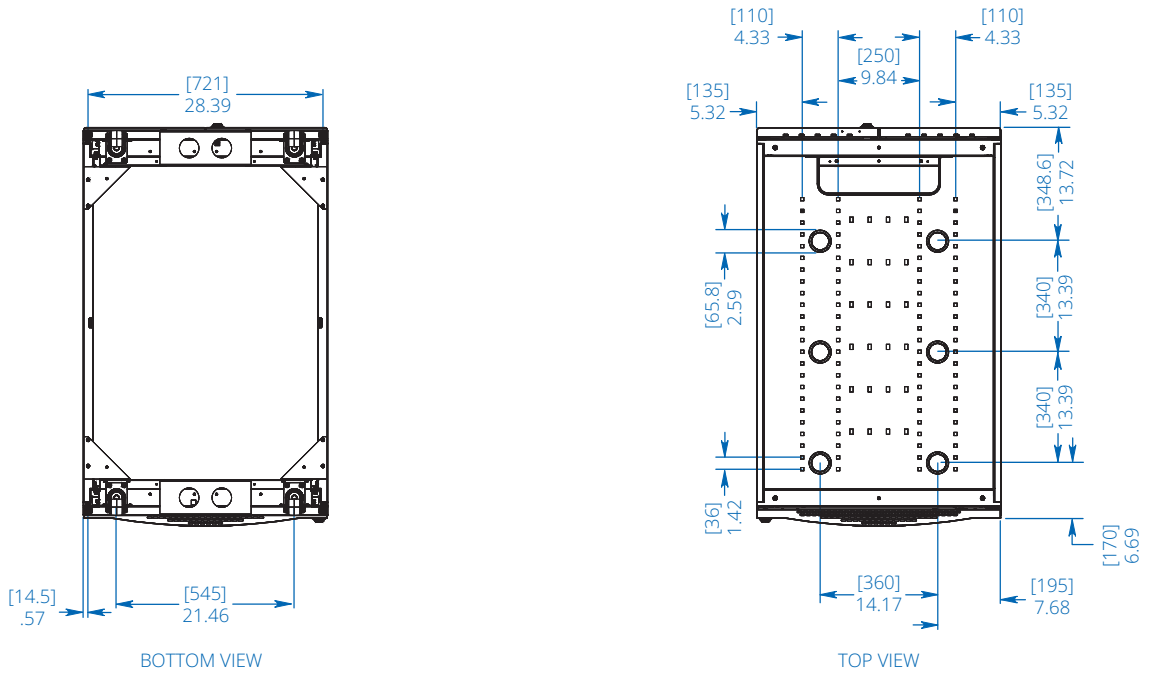

Also Includes: Owner's manual, 2 stabilizing brackets and rack equipment mounting hardware (50 cage nuts, 50 mounting screws and 50 nylon cup washers)

SPECIFICATIONS

| | |
|---------------------------------|--|
| Model | SR45UBDPWD |
| Rack Spaces | 45U |
| Stationary Load Rating | 3500 lb. / 1588 kg |
| Rolling Load Rating | 2250 lb. / 1022 kg |
| Unit Dimensions (H x W x D) | 83.76 x 29.53 x 48.55 in. / 2128 x 750 x 1233 mm |
| Shipping Dimensions (H x W x D) | 90.3 x 32 x 53 in. / 2294 x 813 x 1340 mm |
| Unit Weight | 370 lb. / 168 kg |
| Certifications | UL 60950-1, DIN 41494, IP20, TIA/EIA-310-D (Accommodates all standard 19 in. rack-mount equipment regardless of vendor) |

Part numbers and specifications are subject to change.

Powering Business Worldwide

TOP VIEW

SIDE VIEW

REAR VIEW

FRONT VIEW

Dimensions: INCHES [mm]

Dimensions: INCHES [mm]