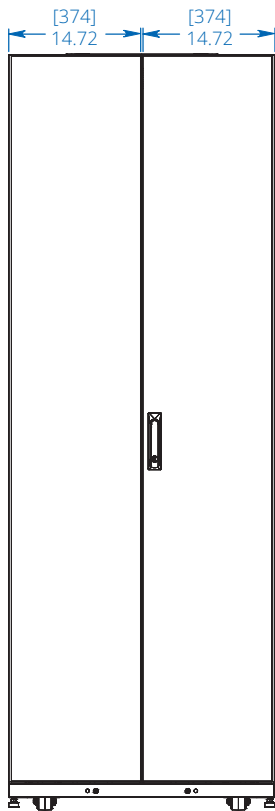

Also Includes: Owner's manual, 2 stabilizing brackets and rack equipment mounting hardware (50 cage nuts, 50 mounting screws and 50 nylon cup washers)

SPECIFICATIONS

| | |
|---------------------------------|--|
| Model | SR45UBDPWD |
| Rack Spaces | 45U |
| Stationary Load Rating | 3500 lb. / 1588 kg |
| Rolling Load Rating | 2250 lb. / 1022 kg |
| Unit Dimensions (H x W x D) | 83.76 x 29.53 x 48.55 in. / 2128 x 750 x 1233 mm |
| Shipping Dimensions (H x W x D) | 90.3 x 32 x 53 in. / 2294 x 813 x 1340 mm |
| Unit Weight | 370 lb. / 168 kg |
| Certifications | UL 60950-1, DIN 41494, IP20, TIA/EIA-310-D (Accommodates all standard 19 in. rack-mount equipment regardless of vendor) |

Part numbers and specifications are subject to change.

Powering Business Worldwide

TOP VIEW

SIDE VIEW

REAR VIEW

FRONT VIEW

Dimensions: INCHES [mm]

Dimensions: INCHES [mm]