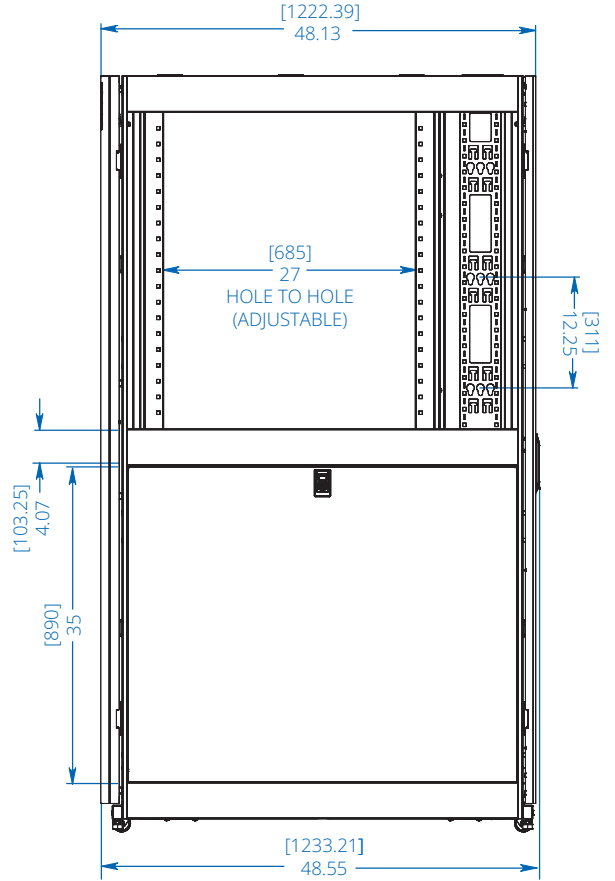

Toolless Mounting Slots

Adjustable Rails with Easy-View Depth Index

Airflow Exceeds Server OEM Requirements

Integrated Bypassing Tabs

Square-Hole Mounting

- A Adjustable Mounting Rails**
- B Adjustable PDU Mounting Rails with Toolless Mounting Slots**
- C Roof Panel** (Removable)
- D Front Door** (Lockable/Removable/Reversible)
- E Split Rear Doors** (Lockable/Removable)
- F Side Panels** (Lockable/Removable)
- G Heavy-Duty Casters**
- H Heavy-Duty Levelers**
- I Keys** (For Doors and Side Panels)

Also Includes: Owner's manual, 2 stabilizing brackets and rack equipment mounting hardware (50 cage nuts, 50 mounting screws and 50 nylon cup washers)

SPECIFICATIONS

| | |
|---------------------------------|--|
| Model | SR45UBDPWD |
| Rack Spaces | 45U |
| Stationary Load Rating | 3500 lb. / 1588 kg |
| Rolling Load Rating | 2250 lb. / 1022 kg |
| Unit Dimensions (H x W x D) | 83.76 x 29.53 x 48.55 in. / 2128 x 750 x 1233 mm |
| Shipping Dimensions (H x W x D) | 90.3 x 32 x 53 in. / 2294 x 813 x 1340 mm |
| Unit Weight | 370 lb. / 168 kg |
| Certifications | UL 60950-1, DIN 41494, IP20, TIA/EIA-310-D (Accommodates all standard 19 in. rack-mount equipment regardless of vendor) |

Part numbers and specifications are subject to change.

Powering Business Worldwide

TOP VIEW

SIDE VIEW

REAR VIEW

FRONT VIEW

Dimensions: INCHES [mm]

Dimensions: INCHES [mm]