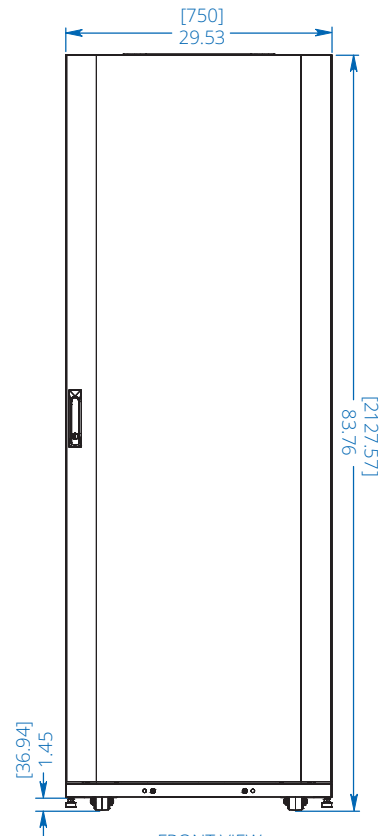

Also Includes: Owner's manual, 2 stabilizing brackets and rack equipment mounting hardware (50 cage nuts, 50 mounting screws and 50 nylon cup washers)

SPECIFICATIONS

| | |
|---------------------------------|--|
| Model | SR45UBDPWD |
| Rack Spaces | 45U |
| Stationary Load Rating | 3500 lb. / 1588 kg |
| Rolling Load Rating | 2250 lb. / 1022 kg |
| Unit Dimensions (H x W x D) | 83.76 x 29.53 x 48.55 in. / 2128 x 750 x 1233 mm |
| Shipping Dimensions (H x W x D) | 90.3 x 32 x 53 in. / 2294 x 813 x 1340 mm |
| Unit Weight | 370 lb. / 168 kg |
| Certifications | UL 60950-1, DIN 41494, IP20, TIA/EIA-310-D (Accommodates all standard 19 in. rack-mount equipment regardless of vendor) |

Part numbers and specifications are subject to change.

Powering Business Worldwide

TOP VIEW

SIDE VIEW

REAR VIEW

FRONT VIEW

Dimensions: INCHES [mm]

Dimensions: INCHES [mm]