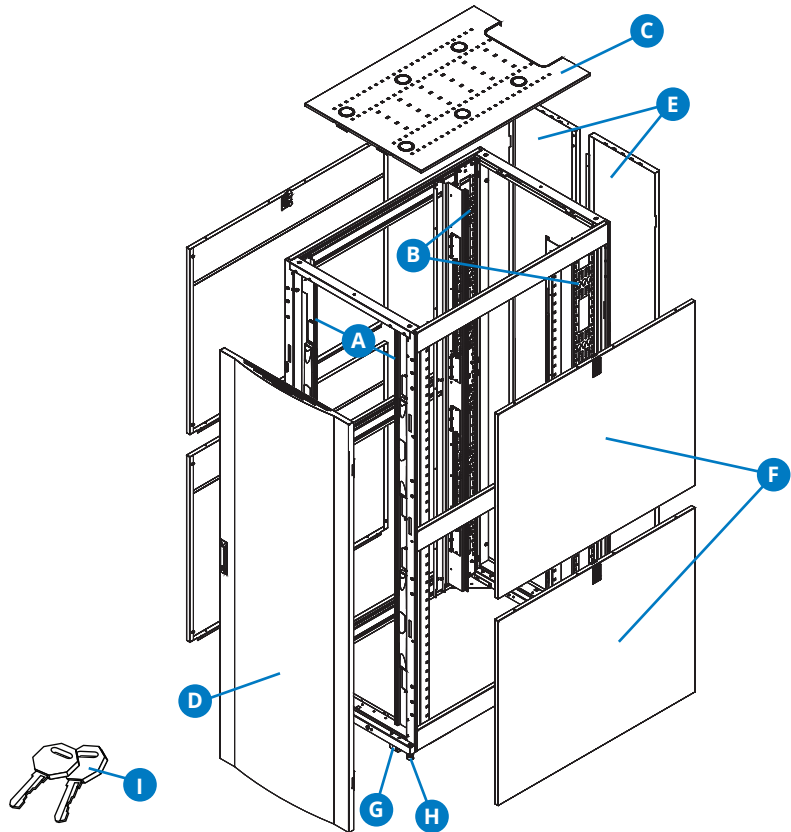

SmartRack® 45U Deep and Wide Rack Enclosure Cabinet, Black (SR45UBDPWD)

45 Rack Units

3500 lb. Stationary Load Rating

2250 lb. Rolling Load Rating

Heavy-Duty Casters

Locking Doors and Side Panels

Accommodates Standard 19 in. Equipment

Toolless Mounting Slots

Adjustable Rails with Easy-View Depth Index

Airflow Exceeds Server OEM Requirements

Integrated Bypassing Tabs

Square-Hole Mounting

- A Adjustable Mounting Rails**
- B Adjustable PDU Mounting Rails with Toolless Mounting Slots**
- C Roof Panel** (Removable)
- D Front Door** (Lockable/Removable/Reversible)
- E Split Rear Doors** (Lockable/Removable)
- F Side Panels** (Lockable/Removable)
- G Heavy-Duty Casters**
- H Heavy-Duty Levelers**
- I Keys** (For Doors and Side Panels)

Also Includes: Owner's manual, 2 stabilizing brackets and rack equipment mounting hardware (50 cage nuts, 50 mounting screws and 50 nylon cup washers)

SPECIFICATIONS

| | |
|---------------------------------|--|
| Model | SR45UBDPWD |
| Rack Spaces | 45U |
| Stationary Load Rating | 3500 lb. / 1588 kg |
| Rolling Load Rating | 2250 lb. / 1022 kg |
| Unit Dimensions (H x W x D) | 83.76 x 29.53 x 48.55 in. / 2128 x 750 x 1233 mm |
| Shipping Dimensions (H x W x D) | 90.3 x 32 x 53 in. / 2294 x 813 x 1340 mm |
| Unit Weight | 370 lb. / 168 kg |
| Certifications | UL 60950-1, DIN 41494, IP20, TIA/EIA-310-D (Accommodates all standard 19 in. rack-mount equipment regardless of vendor) |

Part numbers and specifications are subject to change.

Powering Business Worldwide

TOP VIEW

SIDE VIEW

REAR VIEW

FRONT VIEW

Dimensions: INCHES [mm]

Dimensions: INCHES [mm]