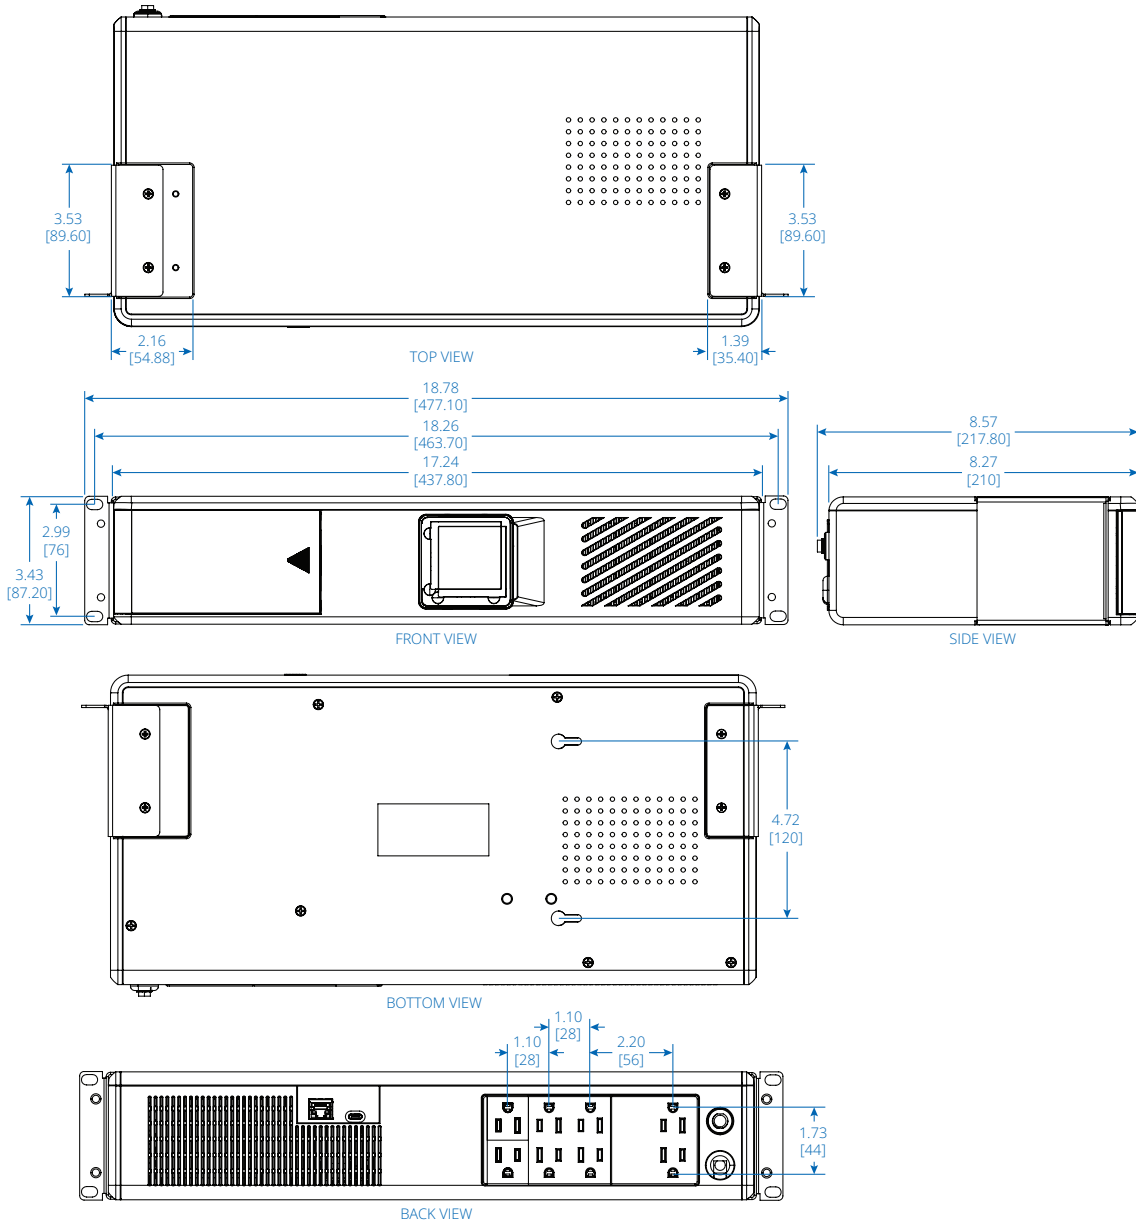

750VA 475W Line-Interactive Cloud-Connected UPS with Remote Monitoring (SMART750LCDNC)

Learn more at [Tripplite.Eaton.com](https://www.tripplite.com)

Dimensions: INCHES [mm]

Eaton
 1000 Eaton Boulevard
 Cleveland, OH 44122
 United States
 Eaton.com