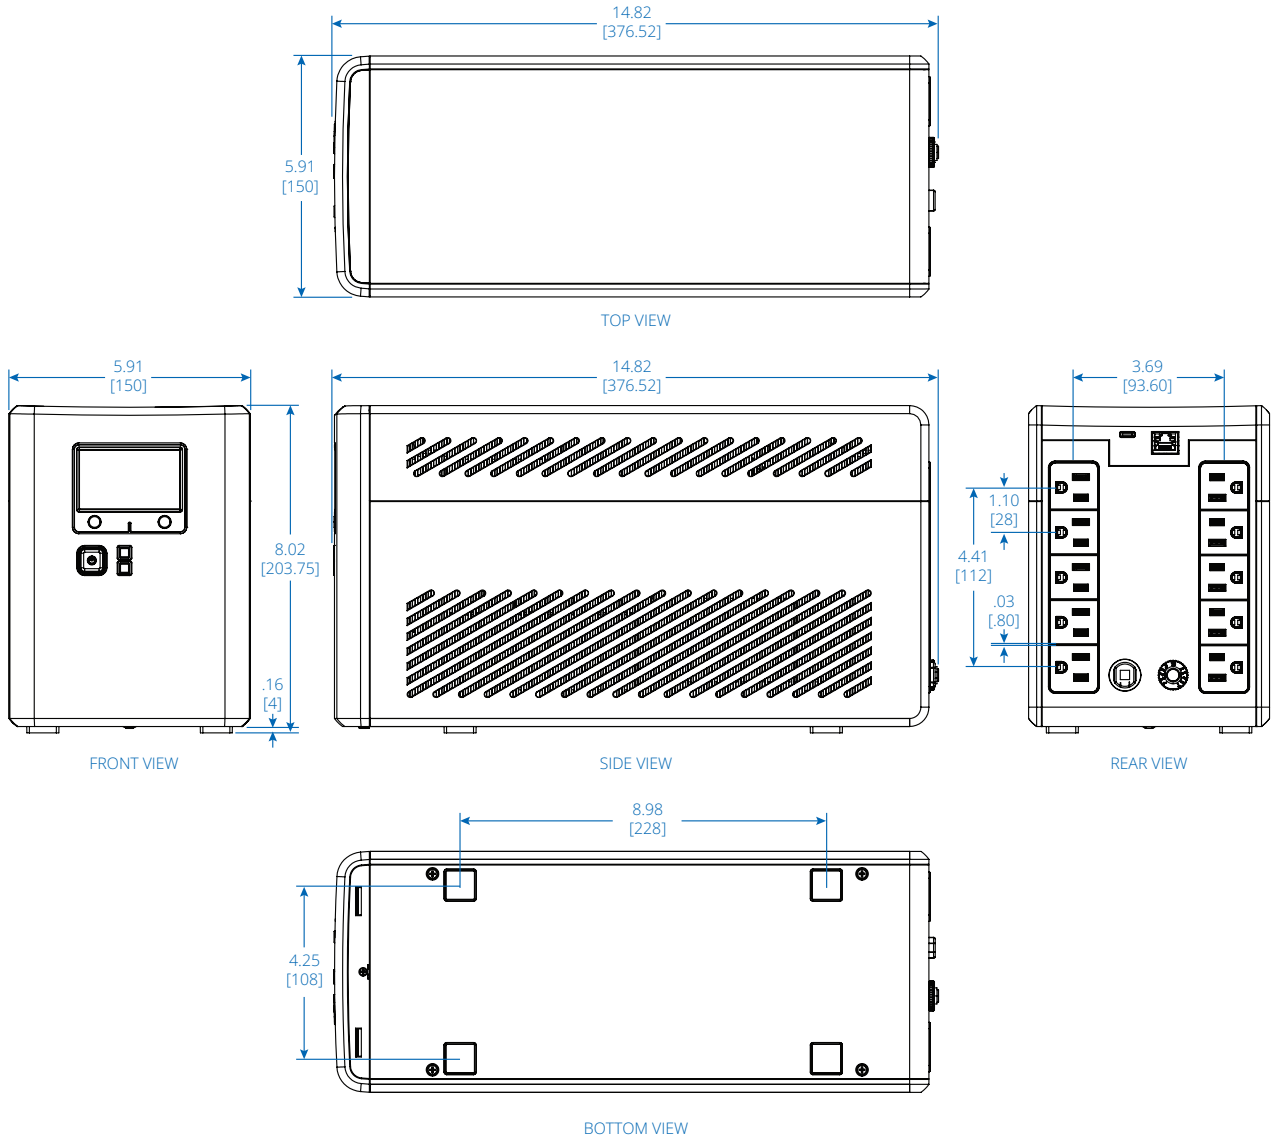

1000VA 600W Line-Interactive Cloud-Connected UPS with Remote Monitoring (SMART1000LCDTNC)

Learn more at Tripplite.Eaton.com

Dimensions: INCHES [mm]

Eaton
 1000 Eaton Boulevard
 Cleveland, OH 44122
 United States
 Eaton.com