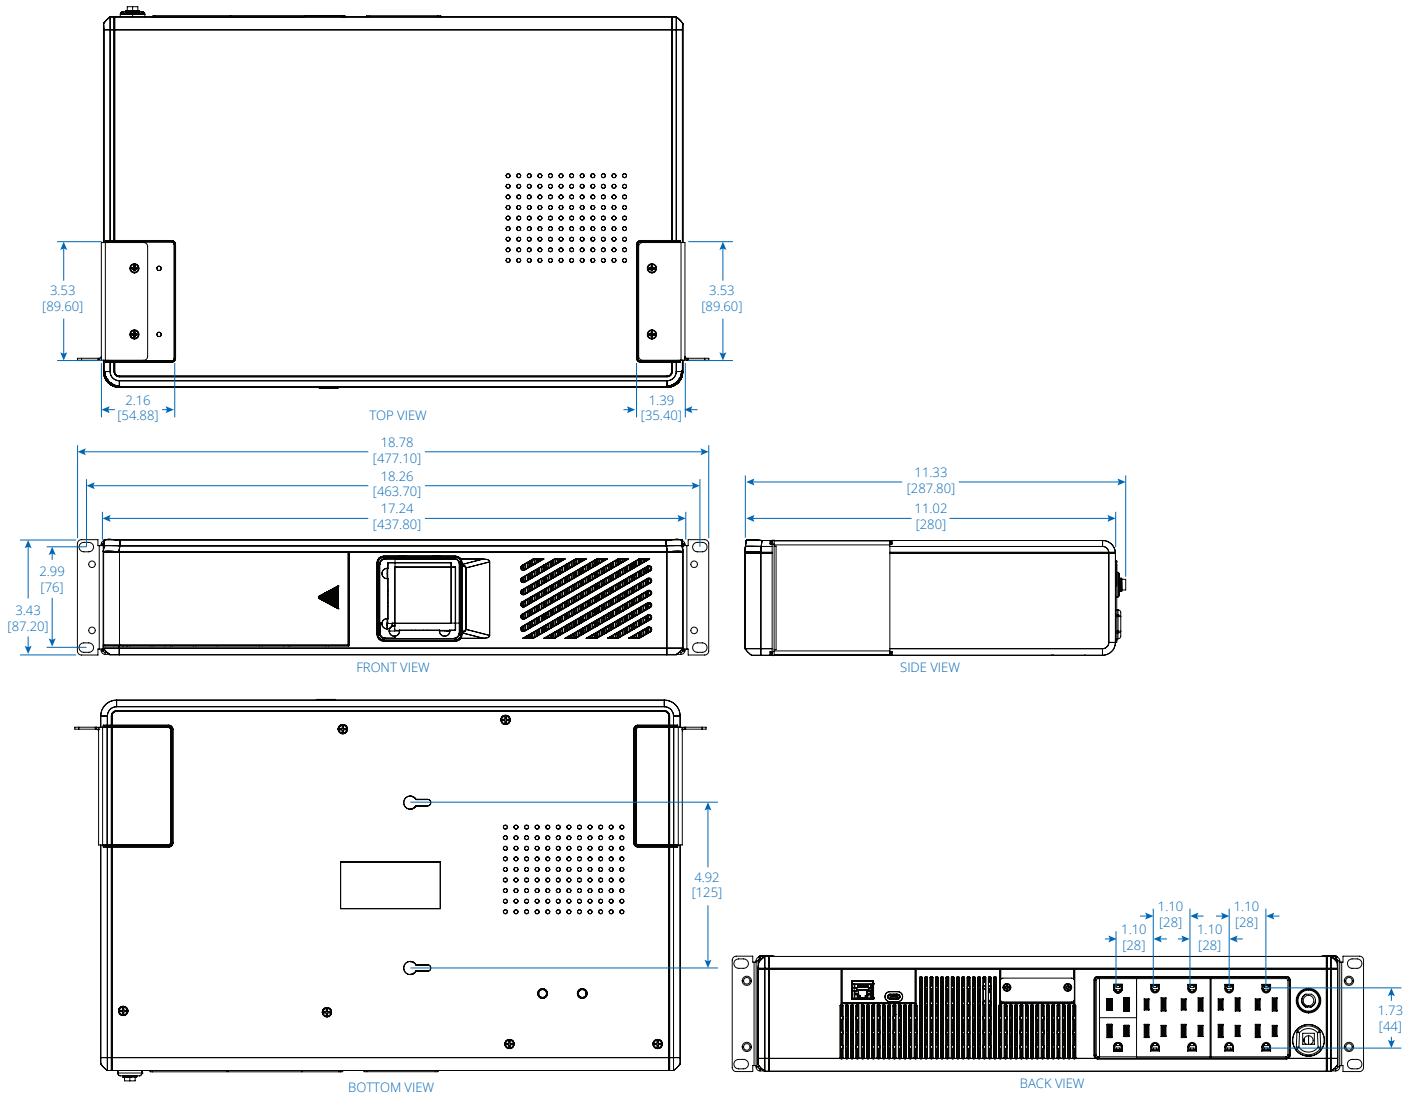

1000VA 750W Line-Interactive Cloud-Connected UPS with Remote Monitoring (SMART1000LCDNC)

Learn more at Tripplite.Eaton.com

Dimensions: INCHES [mm]

Eaton
 1000 Eaton Boulevard
 Cleveland, OH 44122
 United States
 Eaton.com