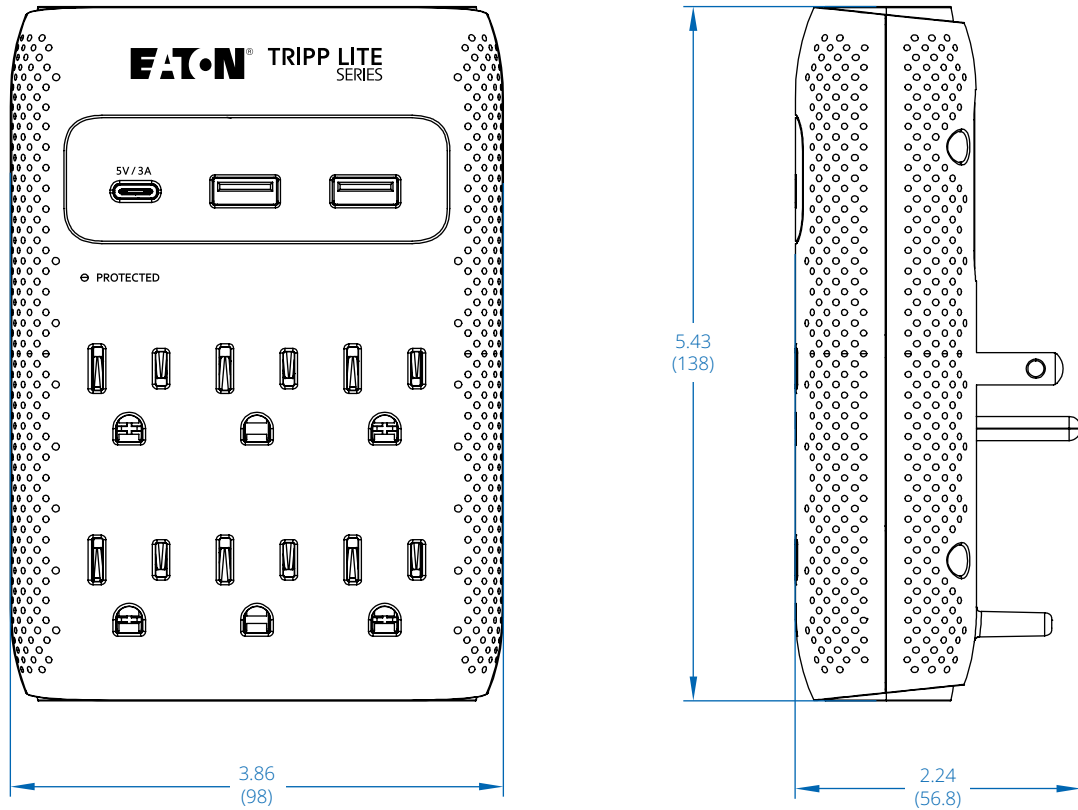

## 6-Outlet Surge Protector (SK60C, SK60CB - Black)

Dimensions: INCHES [mm]

Learn more at [Tripplite.Eaton.com](https://www.tripplite.com)

**Eaton**  
1000 Eaton Boulevard  
Cleveland, OH 44122  
United States  
Eaton.com