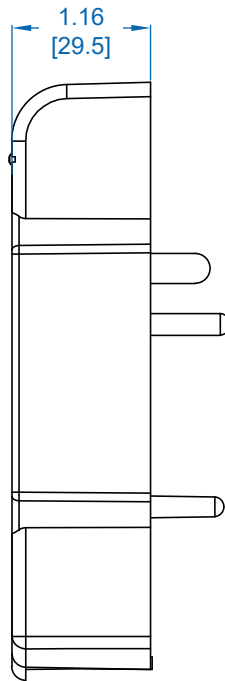

## 6-Outlet Direct Plug-In Surge Protector

FRONT VIEW

SIDE VIEW

BACK VIEW

Dimensions: INCHES [mm]

We have a policy of continuous improvement. Specifications are subject to change without notice. Photos and illustrations may differ slightly from actual products.