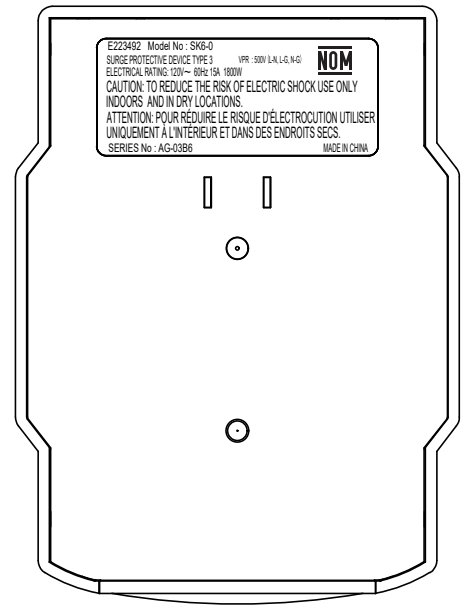

## 6-Outlet Direct Plug-In Surge Protector

FRONT VIEW

SIDE VIEW

BACK VIEW

Dimensions: INCHES [mm]

We have a policy of continuous improvement. Specifications are subject to change without notice. Photos and illustrations may differ slightly from actual products.