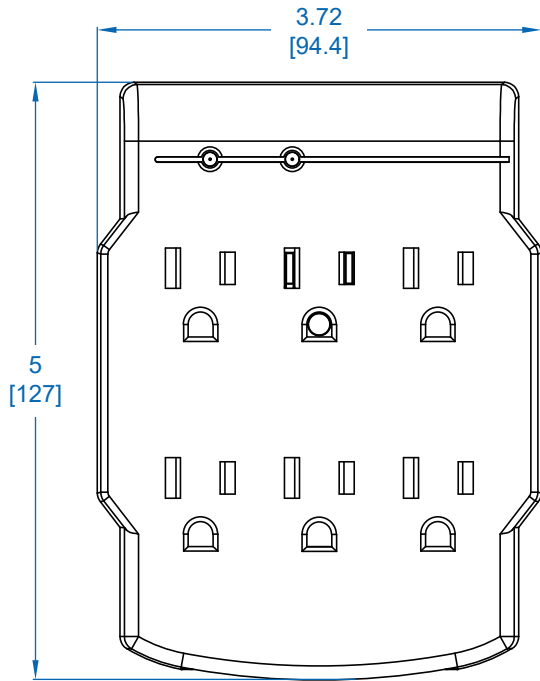

## 6-Outlet Direct Plug-In Surge Protector

FRONT VIEW

SIDE VIEW

BACK VIEW

Dimensions: INCHES [mm]

We have a policy of continuous improvement. Specifications are subject to change without notice. Photos and illustrations may differ slightly from actual products.