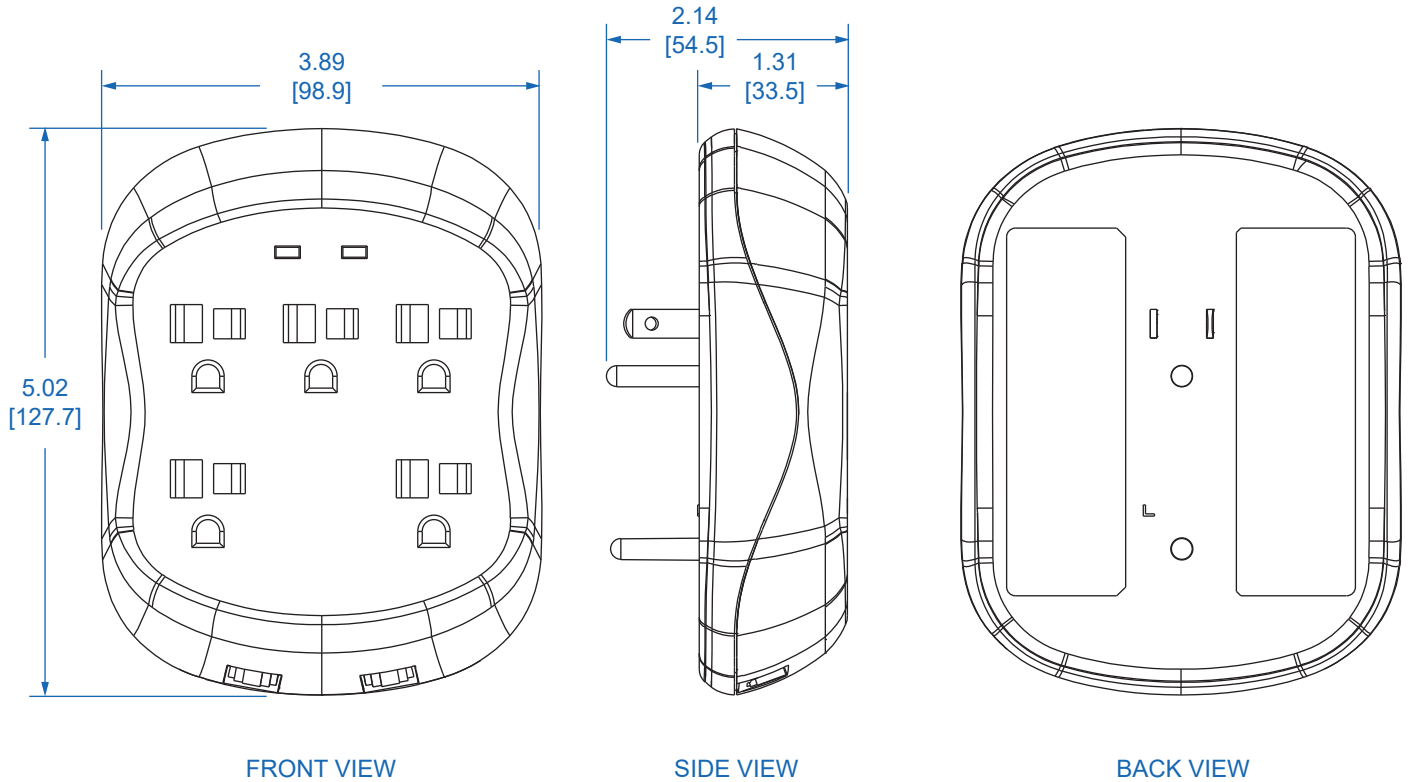

## Protect It!® 5-Outlet Direct Plug-In Surge Protector

FRONT VIEW

SIDE VIEW

BACK VIEW

Dimensions: INCHES [mm]

We have a policy of continuous improvement. Specifications are subject to change without notice. Photos and illustrations may differ slightly from actual products.