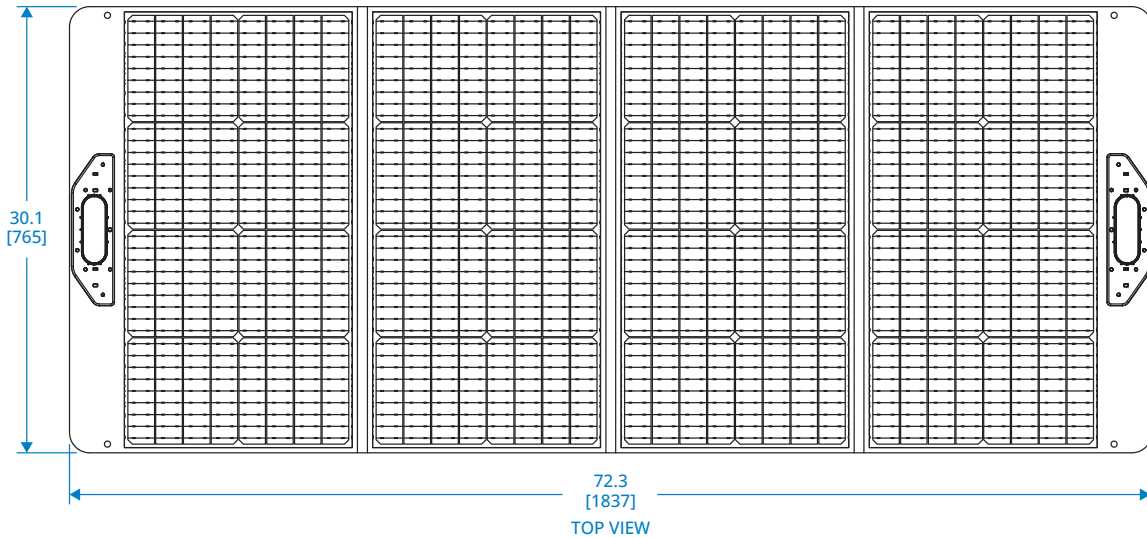

220W Foldable Portable Solar Panel (SC-G0220M)

Learn more at [Eaton.com](https://www.eaton.com)

Dimensions: INCHES [mm]

Eaton
1000 Eaton Boulevard
Cleveland, OH 44122
United States
Eaton.com

© 2025 Eaton
All Rights Reserved
Publication No. 25-02-124
February 2025