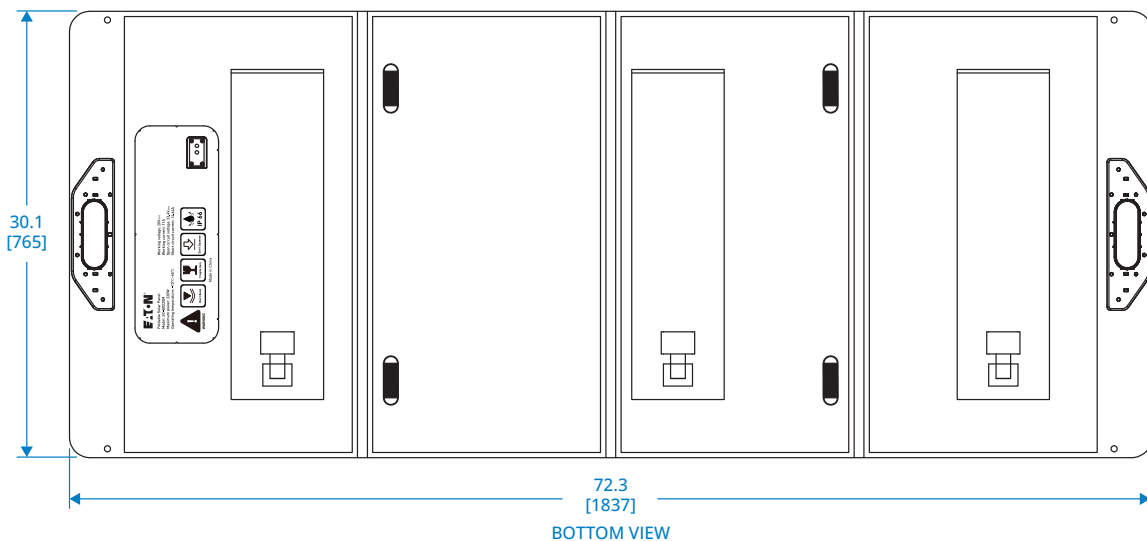

220W Foldable Portable Solar Panel (SC-G0220M)

Learn more at [Eaton.com](https://www.eaton.com)

Dimensions: INCHES [mm]

Eaton
1000 Eaton Boulevard
Cleveland, OH 44122
United States
Eaton.com

© 2025 Eaton
All Rights Reserved
Publication No. 25-02-124
February 2025