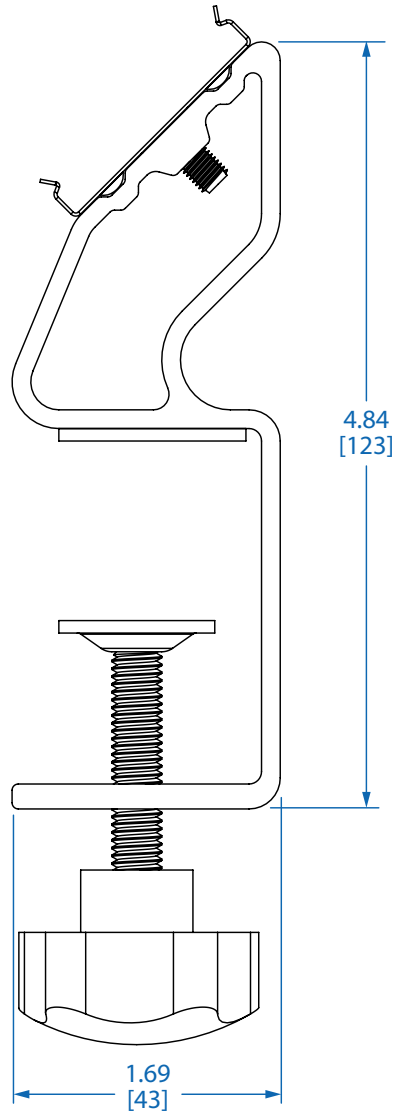

MODEL:

PSSS2C

Mounting Clamps for Tripp Lite PS- and SS-Series Power Strips (Pack of 2)

FRONT VIEW

SIDE VIEW

Dimensions: inches [mm]

We have a policy of continuous improvement. Specifications are subject to change without notice. Photos and illustrations may differ slightly from actual products.