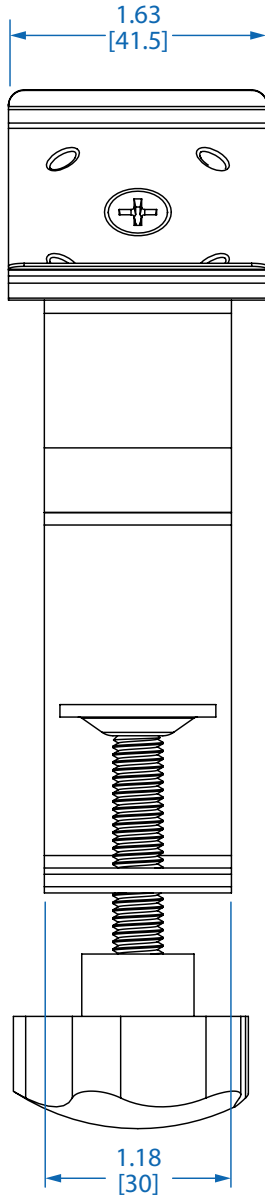

MODEL:

PSSS2C

Mounting Clamps for Tripp Lite PS- and SS-Series Power Strips (Pack of 2)

FRONT VIEW

SIDE VIEW

Dimensions: inches [mm]

We have a policy of continuous improvement. Specifications are subject to change without notice. Photos and illustrations may differ slightly from actual products.