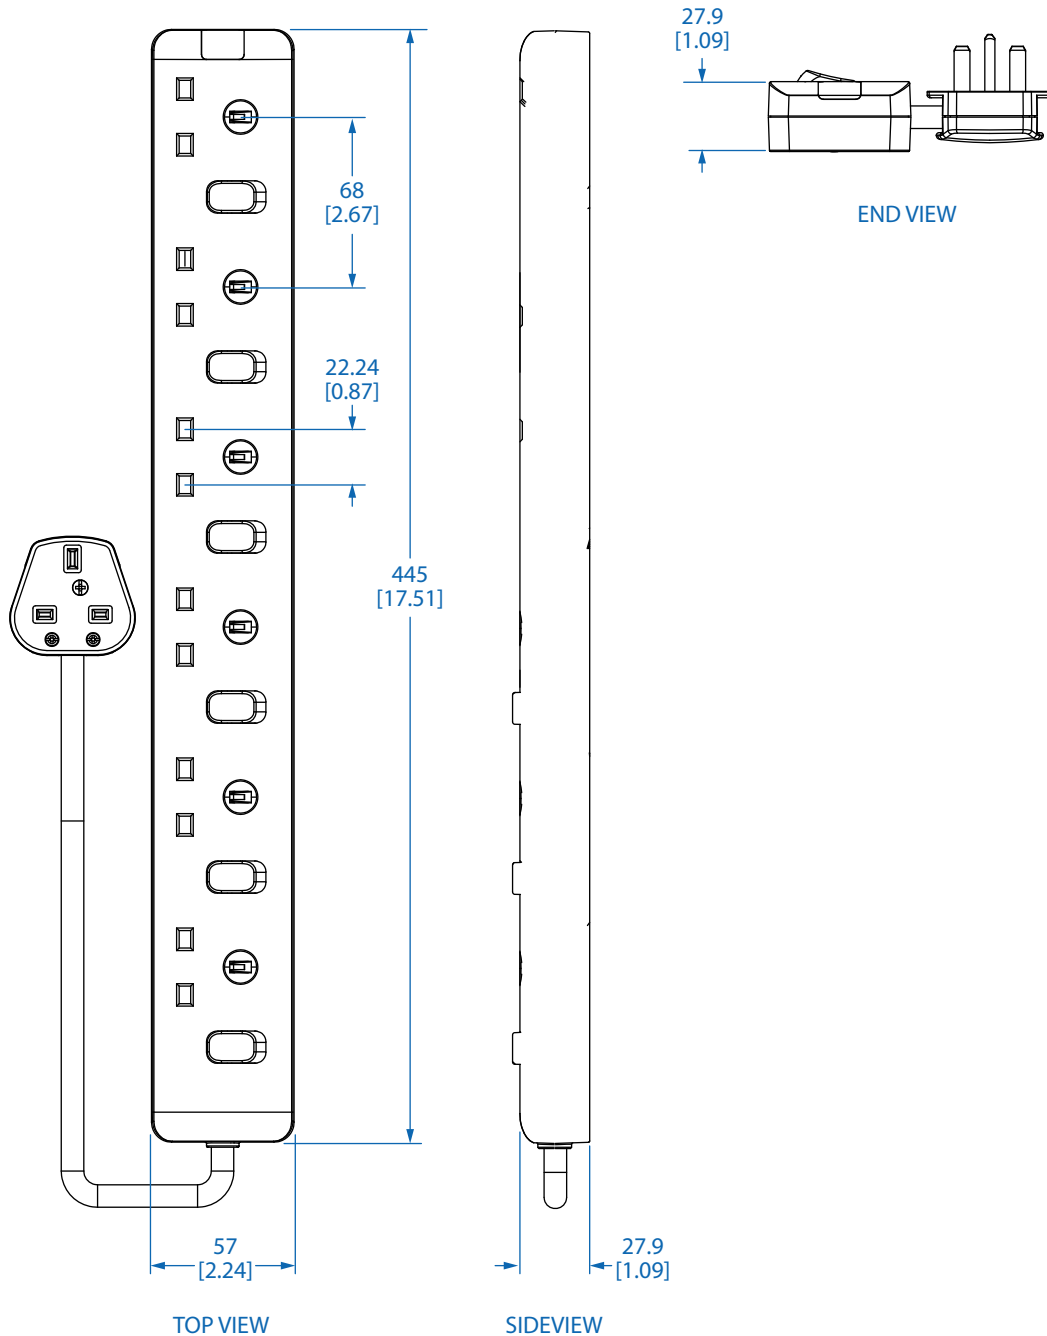

MODEL:

PS6B35W

6-Outlet Power Strip

Dimensions: mm [inches]

We have a policy of continuous improvement. Specifications are subject to change without notice. Photos and illustrations may differ slightly from actual products.