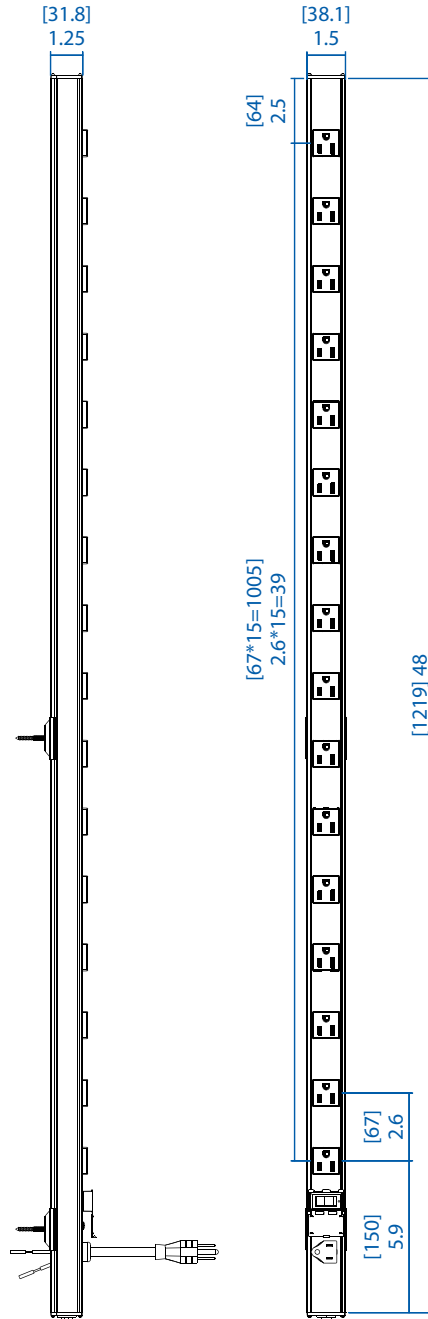

MODEL:

PS4816, PS4816B

16-Outlet Power Strips

Dimensions: [mm] inches

We have a policy of continuous improvement. Specifications are subject to change without notice. Photos and illustrations may differ slightly from actual products.