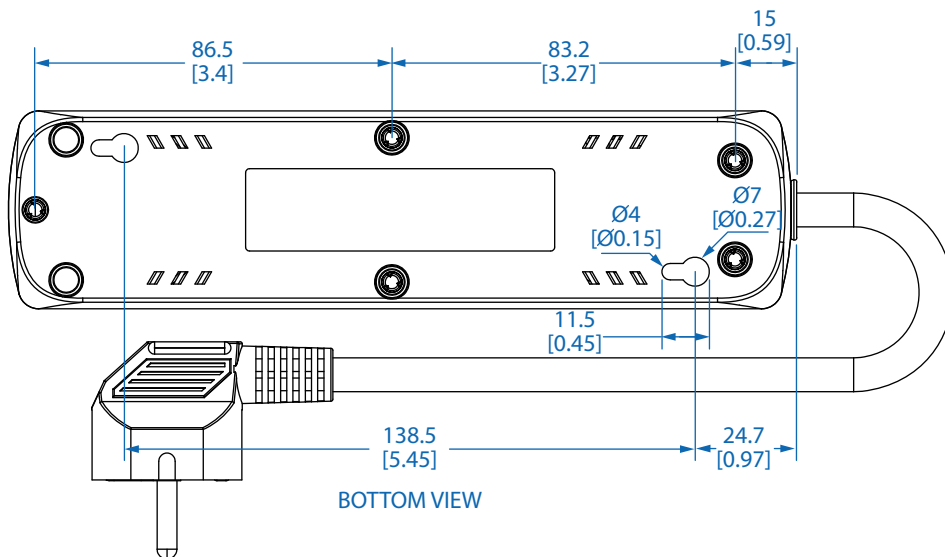

MODEL:

PS3F15

3-Outlet Power Strip with French Type E Outlets

Dimensions: mm [inches]

We have a policy of continuous improvement. Specifications are subject to change without notice. Photos and illustrations may differ slightly from actual products.