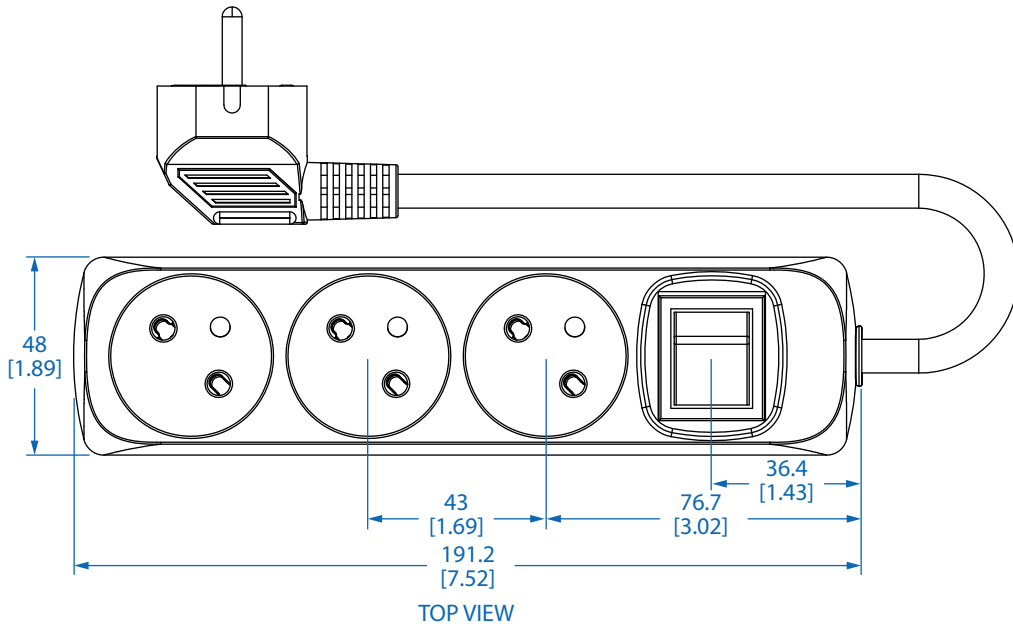

MODEL:

PS3F15

3-Outlet Power Strip with French Type E Outlets

Dimensions: mm [inches]

We have a policy of continuous improvement. Specifications are subject to change without notice. Photos and illustrations may differ slightly from actual products.