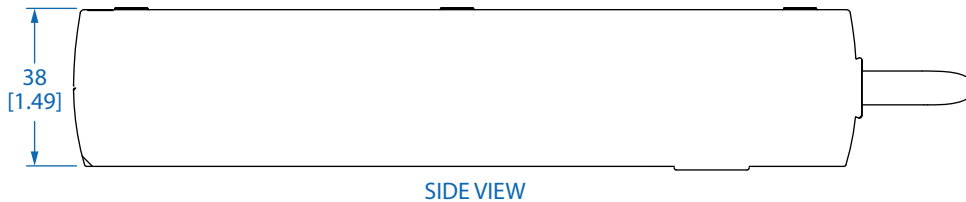

MODEL:

PS3F15

3-Outlet Power Strip with French Type E Outlets

Dimensions: mm [inches]

We have a policy of continuous improvement. Specifications are subject to change without notice. Photos and illustrations may differ slightly from actual products.