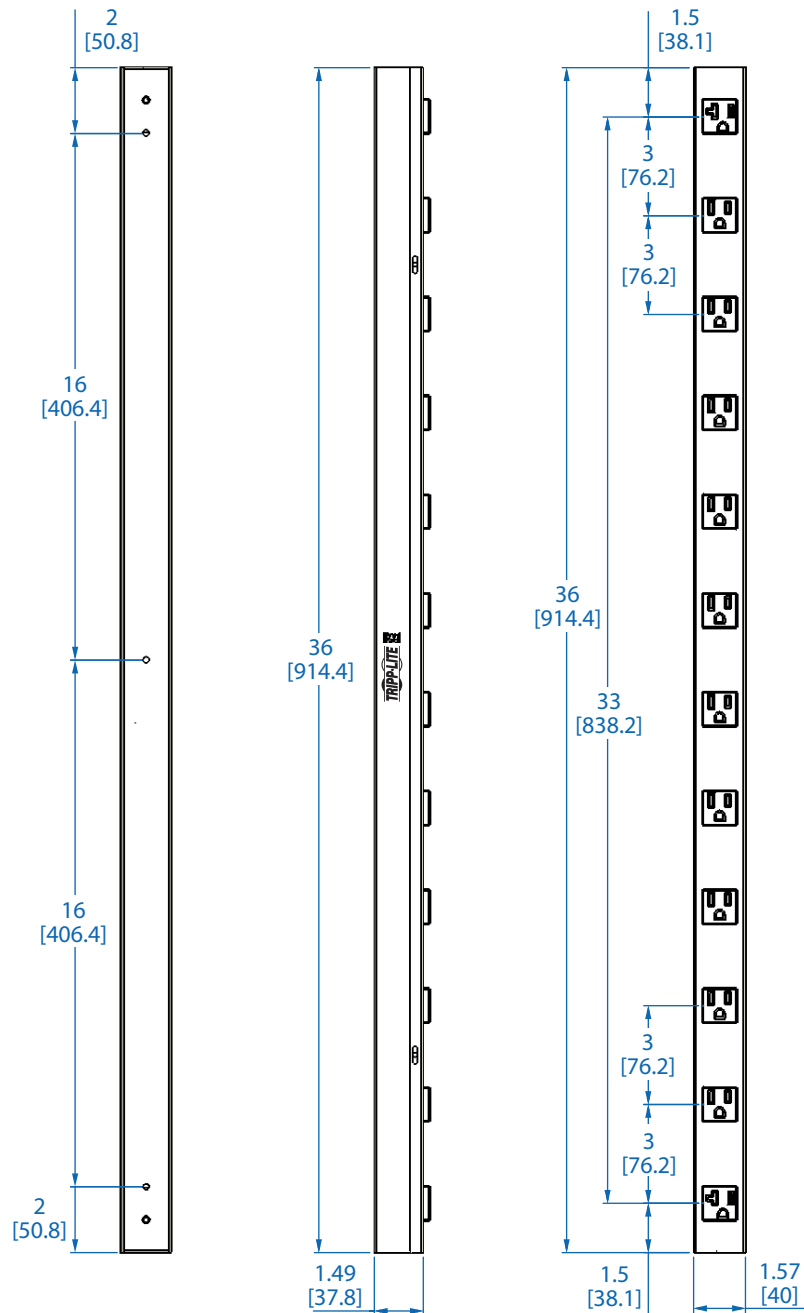

MODEL:

PS3612-20HW

12-Outlet Vertical Power Strip

Dimensions: INCHES [mm]

We have a policy of continuous improvement. Specifications are subject to change without notice. Photos and illustrations may differ slightly from actual products.