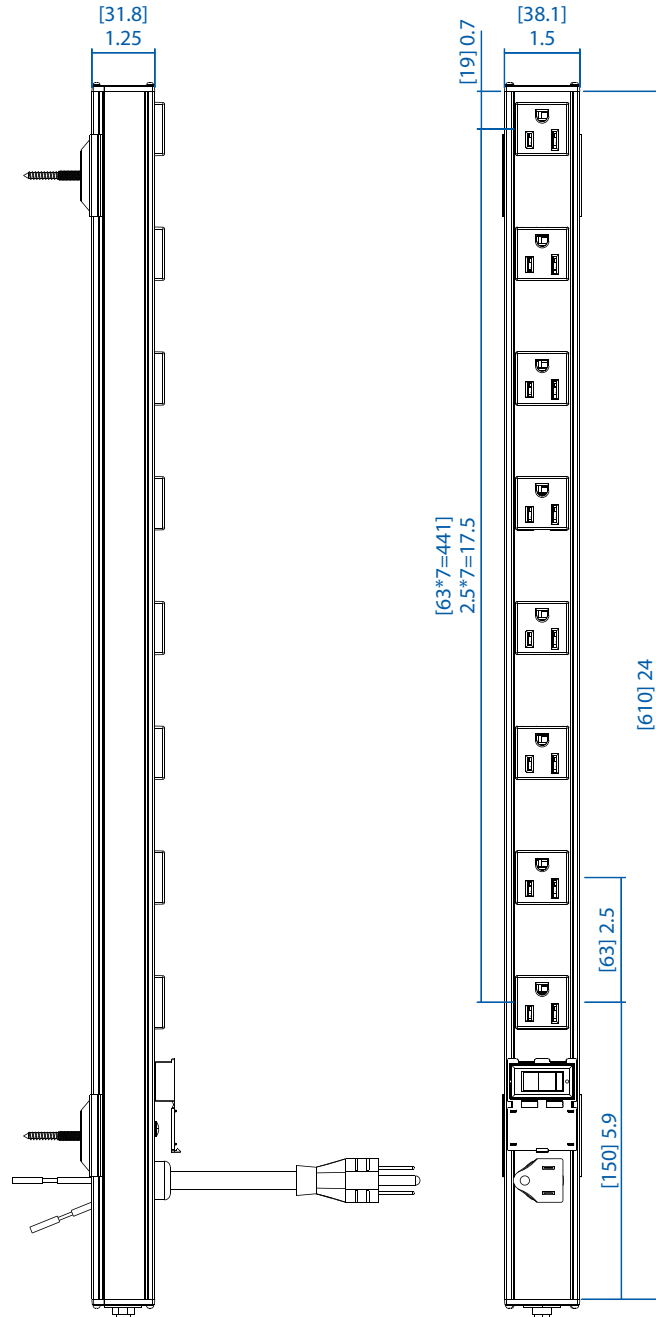

# PS2408, PS240810, PS2408B

## 8-Outlet Power Strips

Dimensions: [mm] inches

We have a policy of continuous improvement. Specifications are subject to change without notice. Photos and illustrations may differ slightly from actual products.